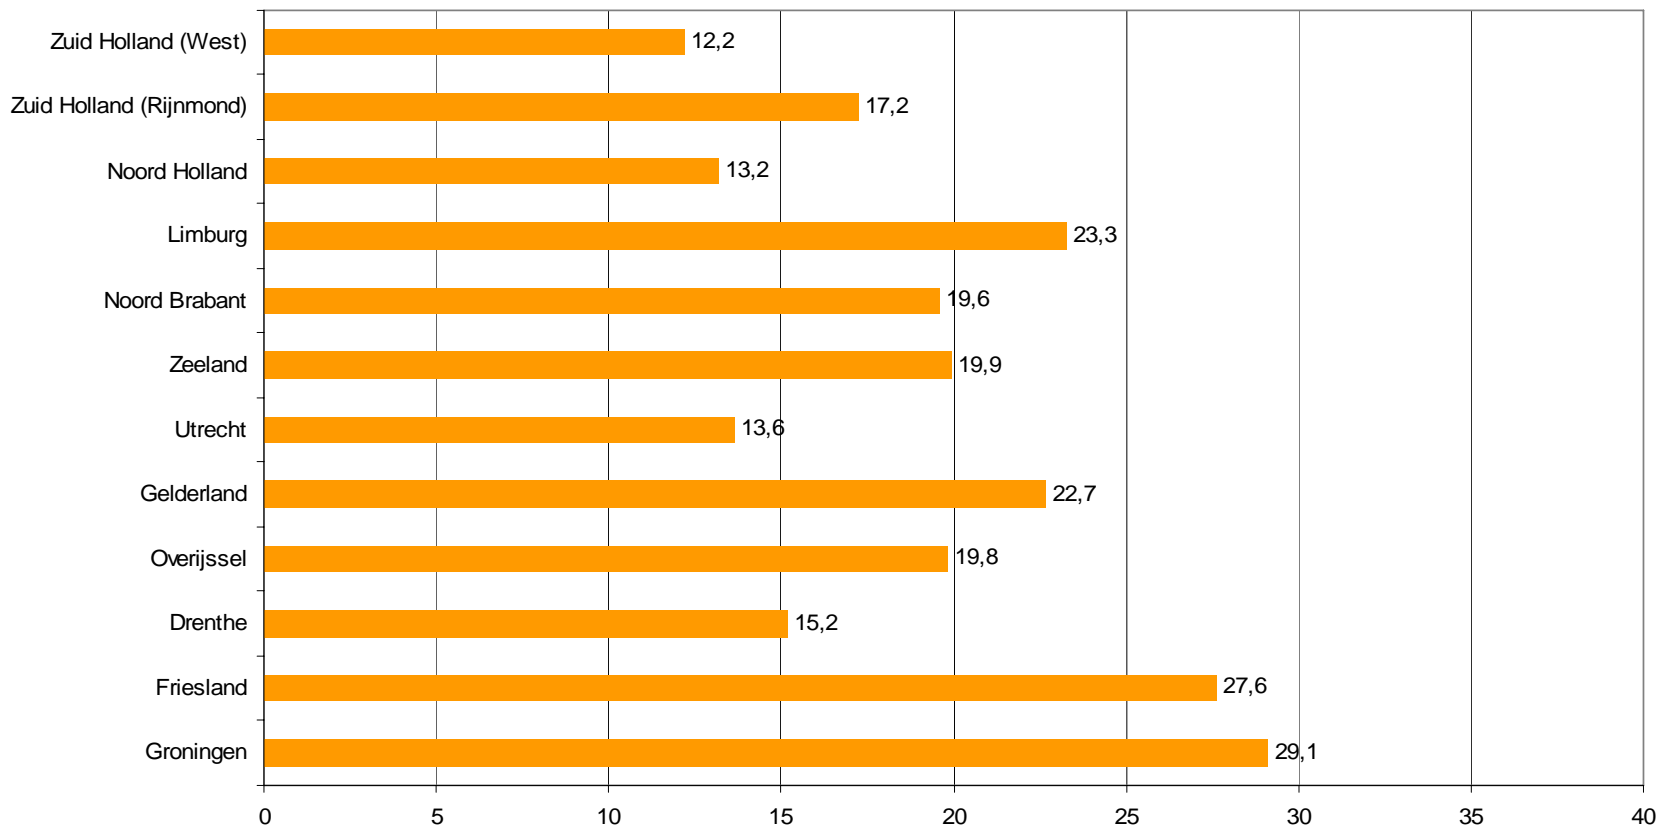

Weekrapport week 4 2010

Bron: SKO, ma-zo

Bron: SKO, ma-zo