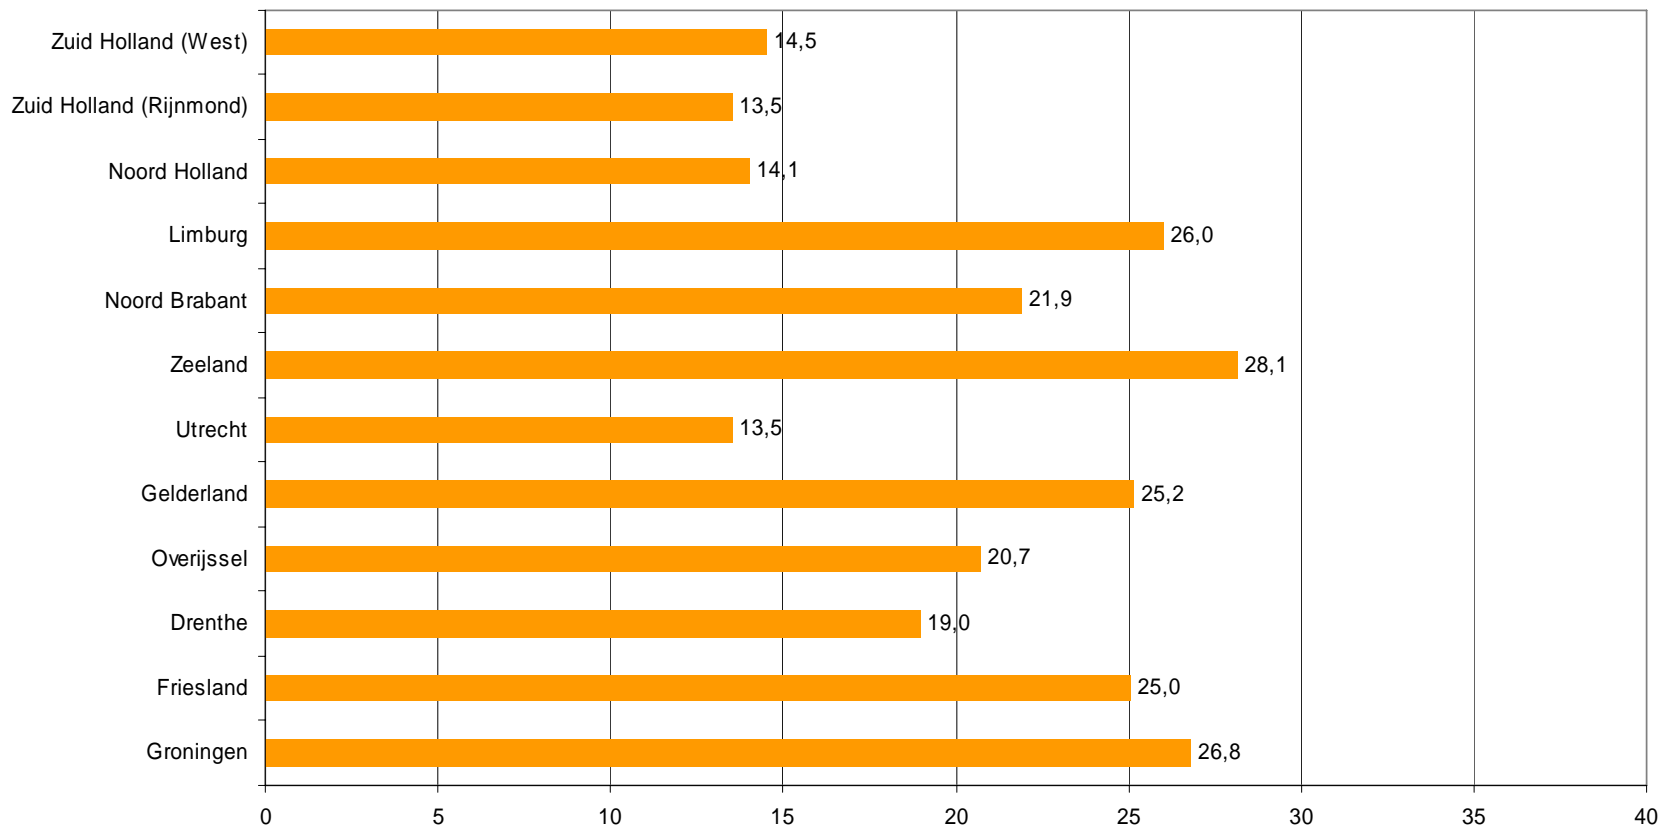

# Weekrapport week 6 2010

Bron: SKO, ma-zo

Bron: SKO, ma-zo