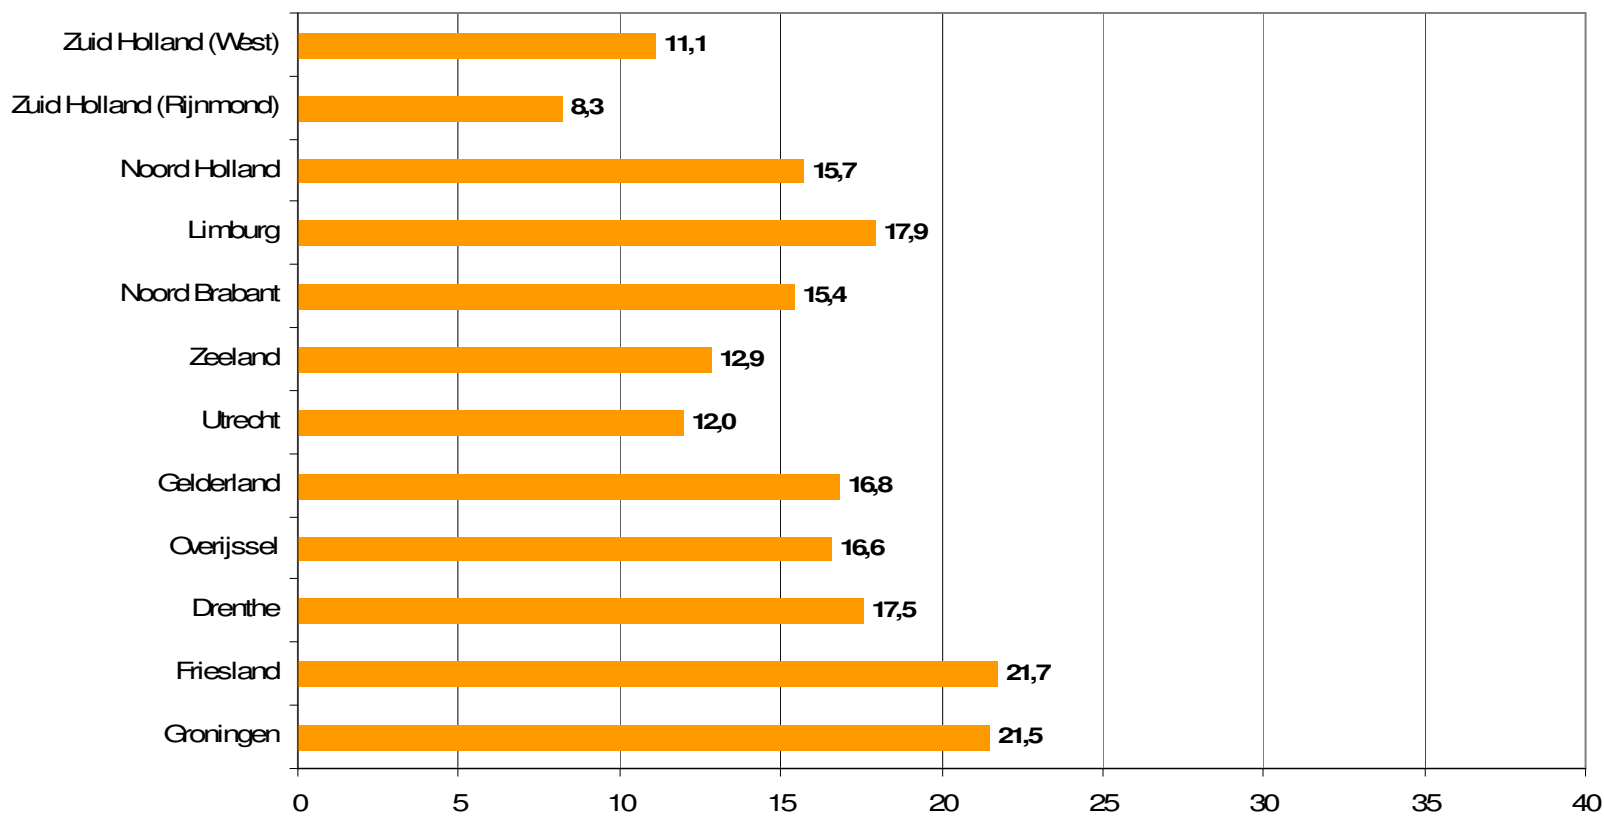

Weekrapport week 7 2010

Bron: SKO, ma-zo

Bron: SKO, mazo