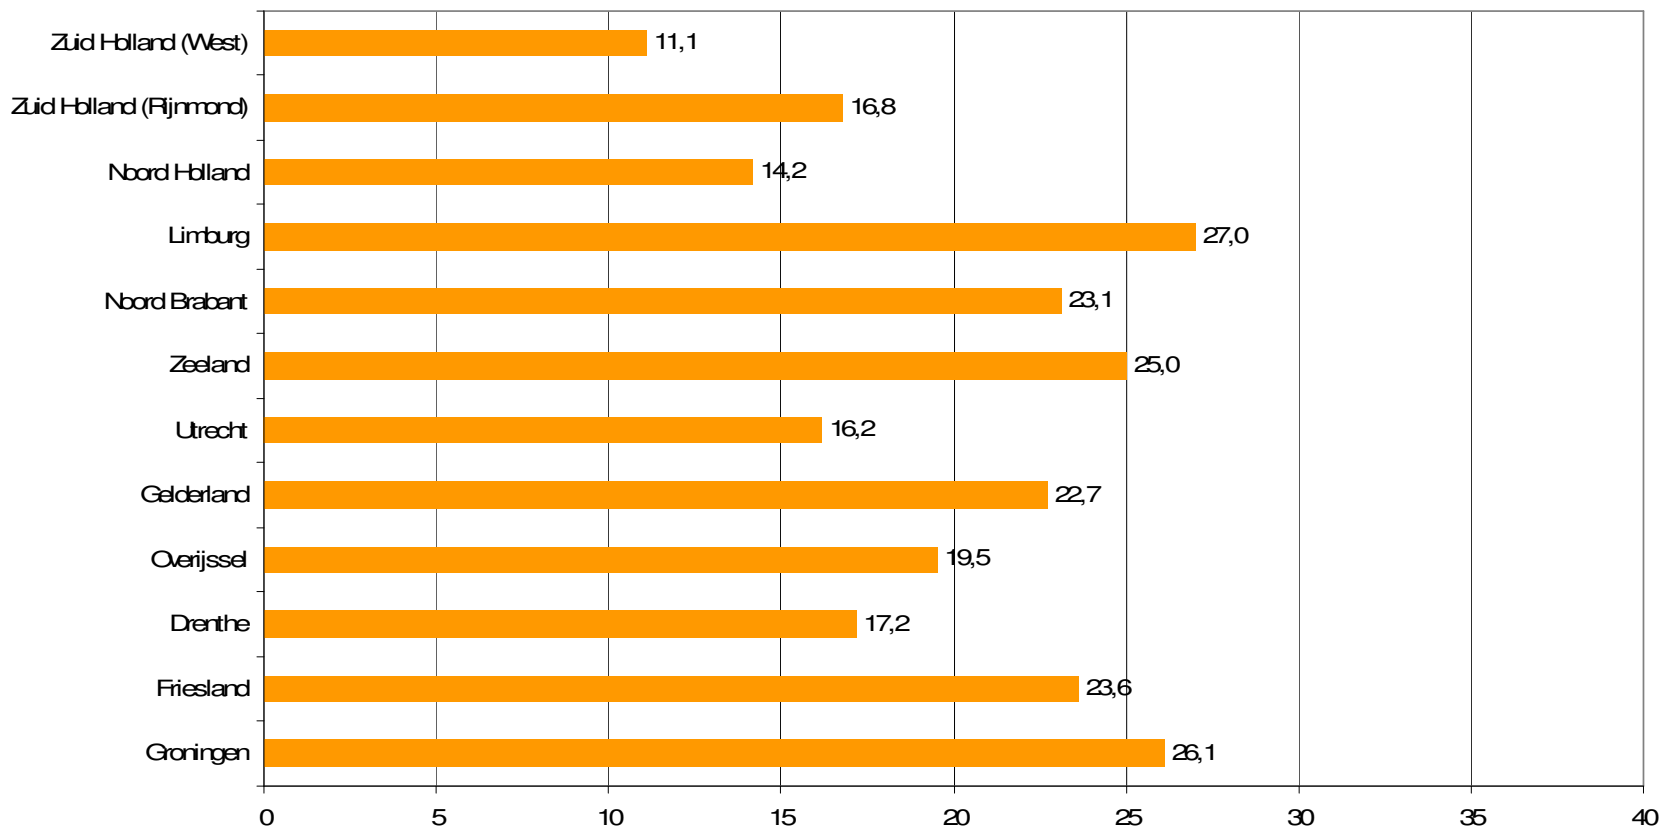

Weekrapport week 7 2010

Bron: SKO, ma-zo

Bron: SKO, mazo