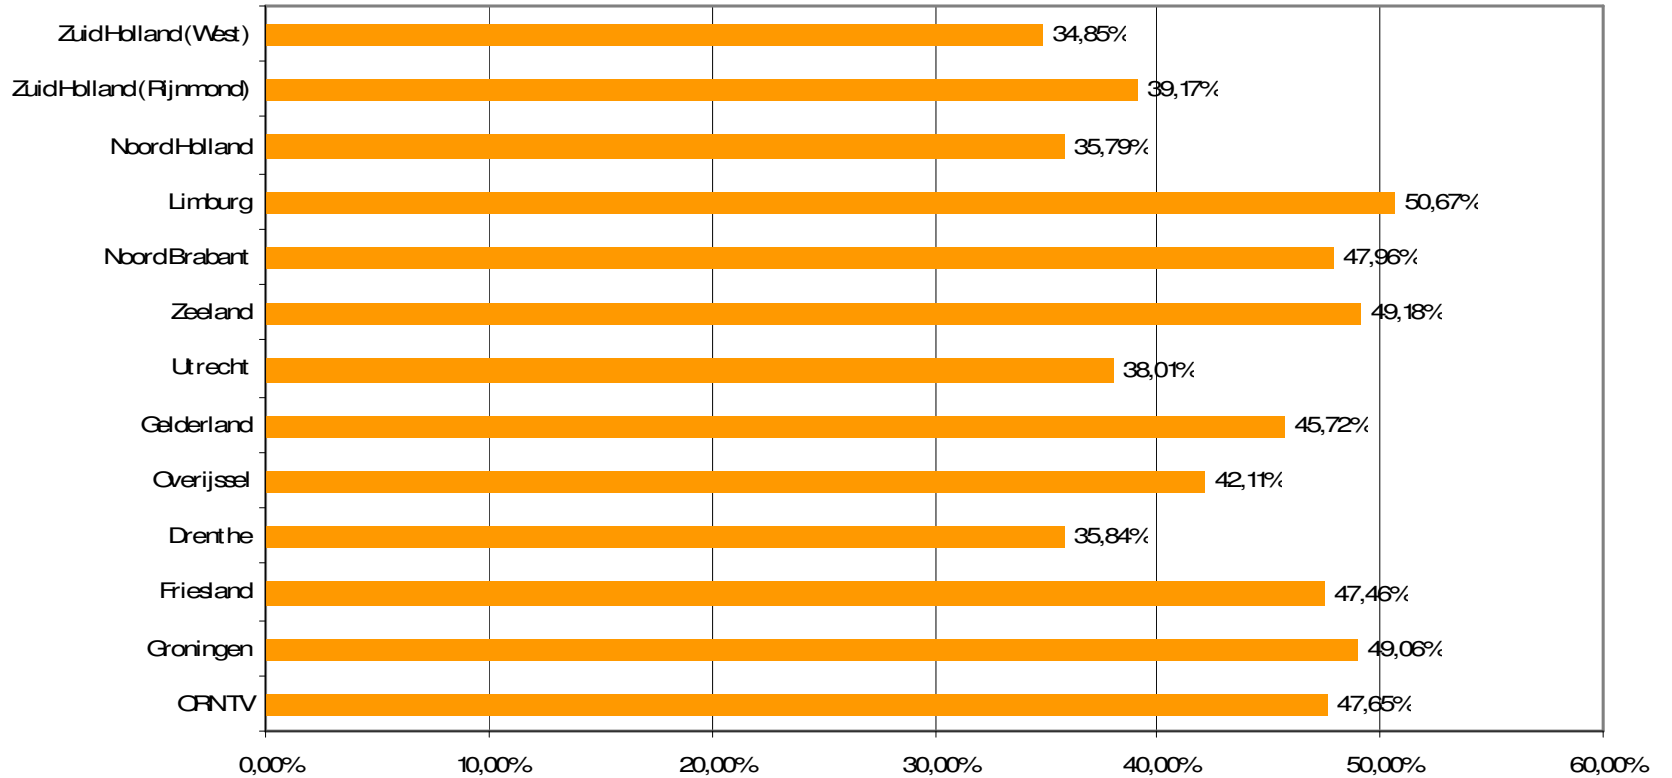

Weekrapport week 12 2010

Bron: SKO, ma-zo

Bron: SKO, mazo