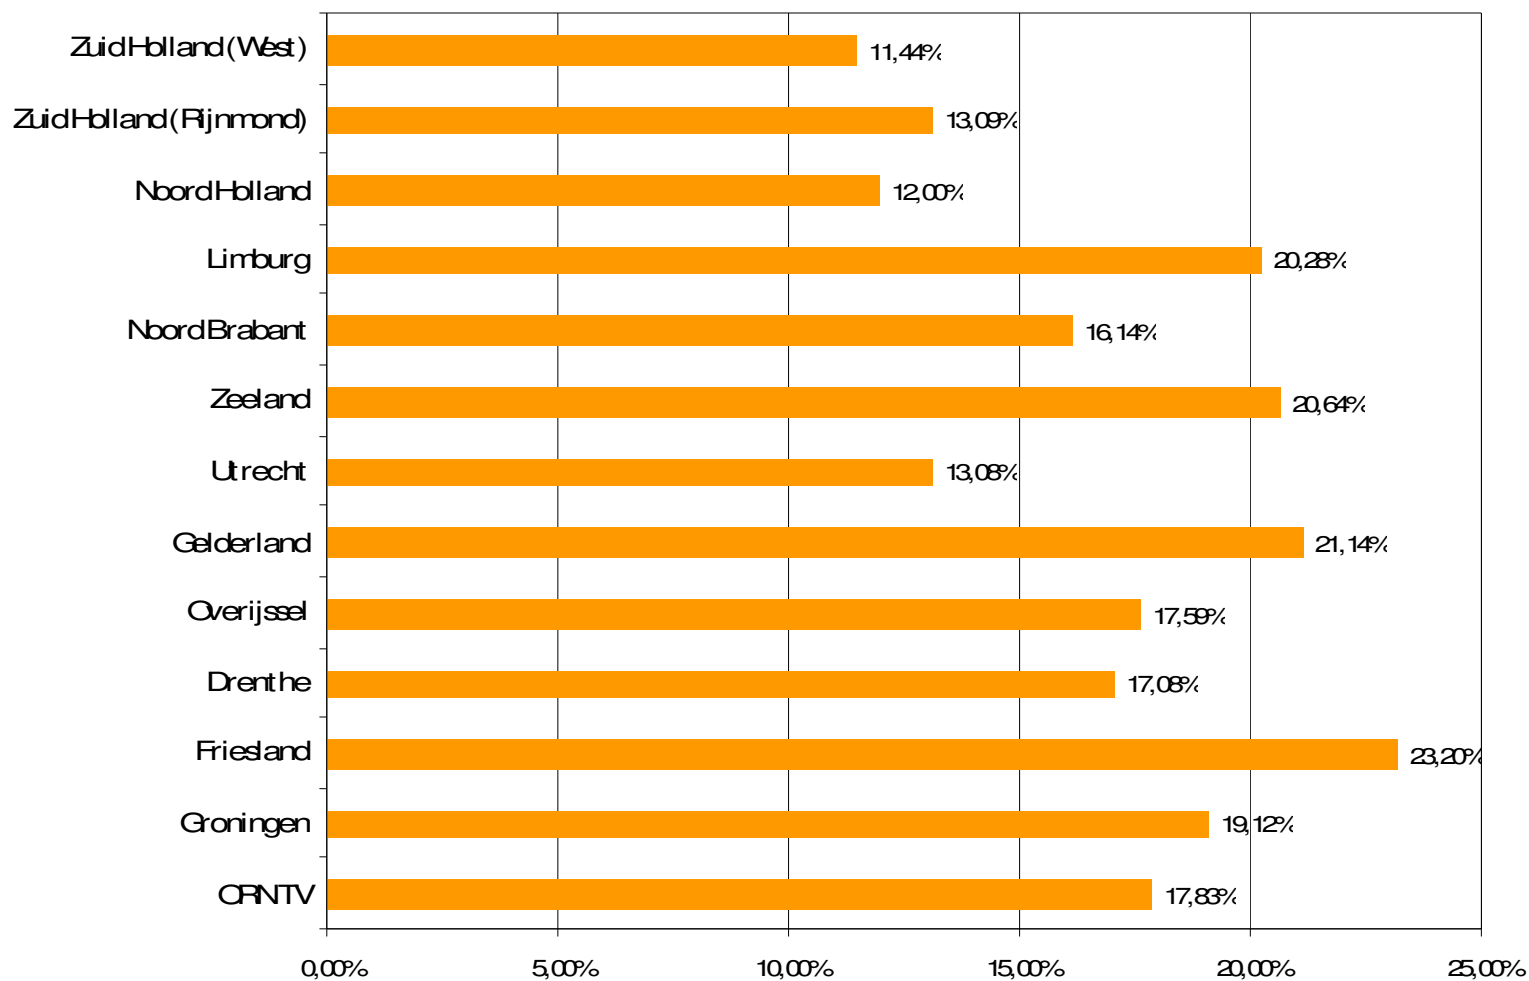

Weekrapport week 12 2010

Bron: SKO, ma-zo

Bron: SKO, mazo