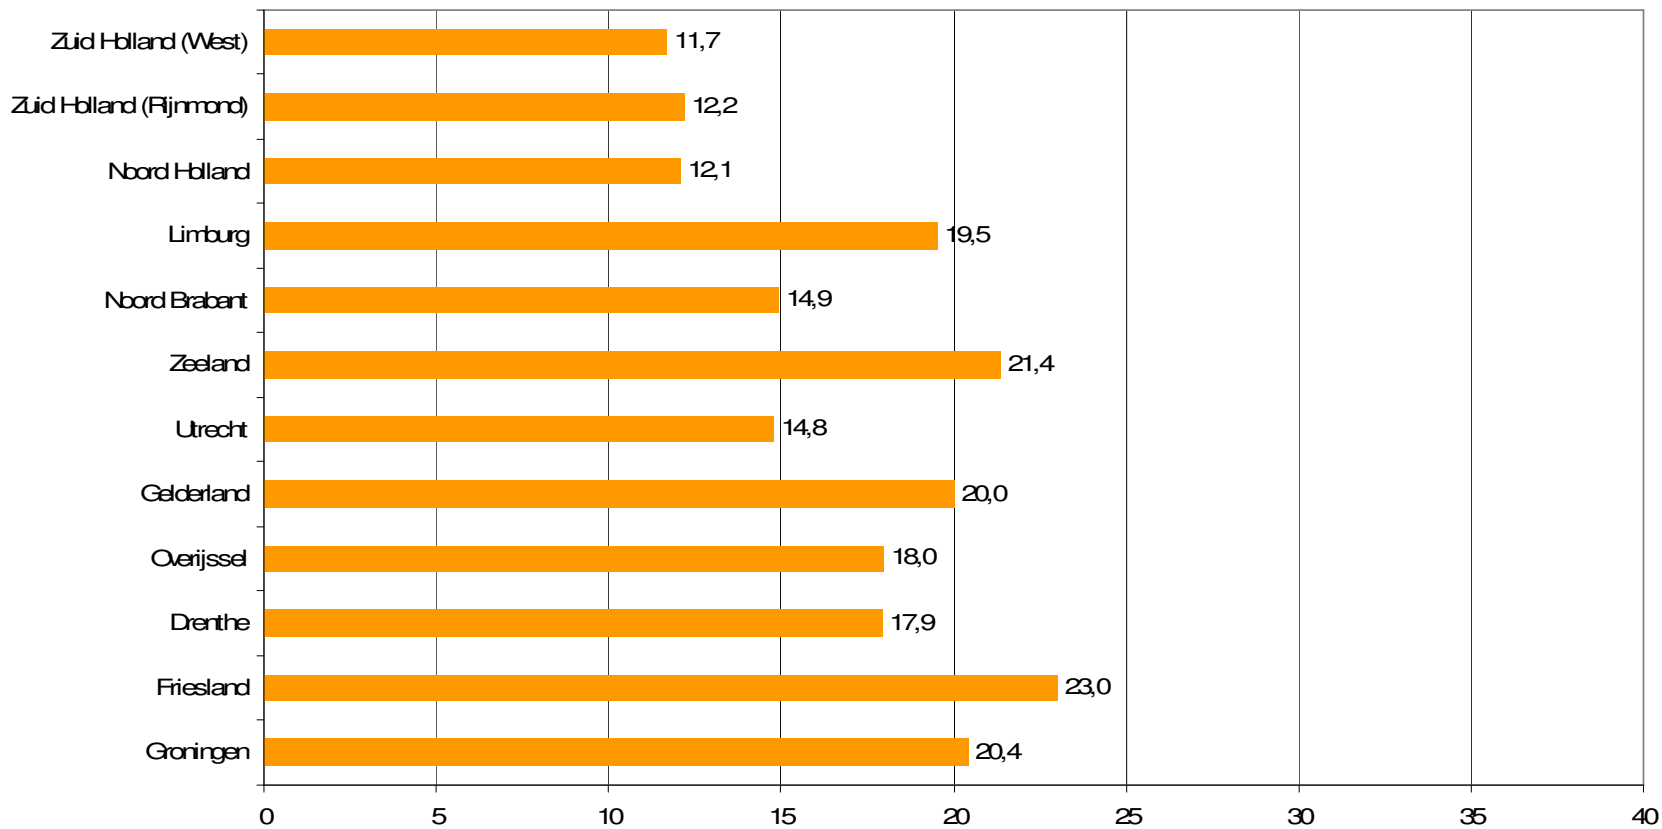

Weekrapport week 12 2010

Bron: SKO, ma-zo

Bron: SKO, mazo