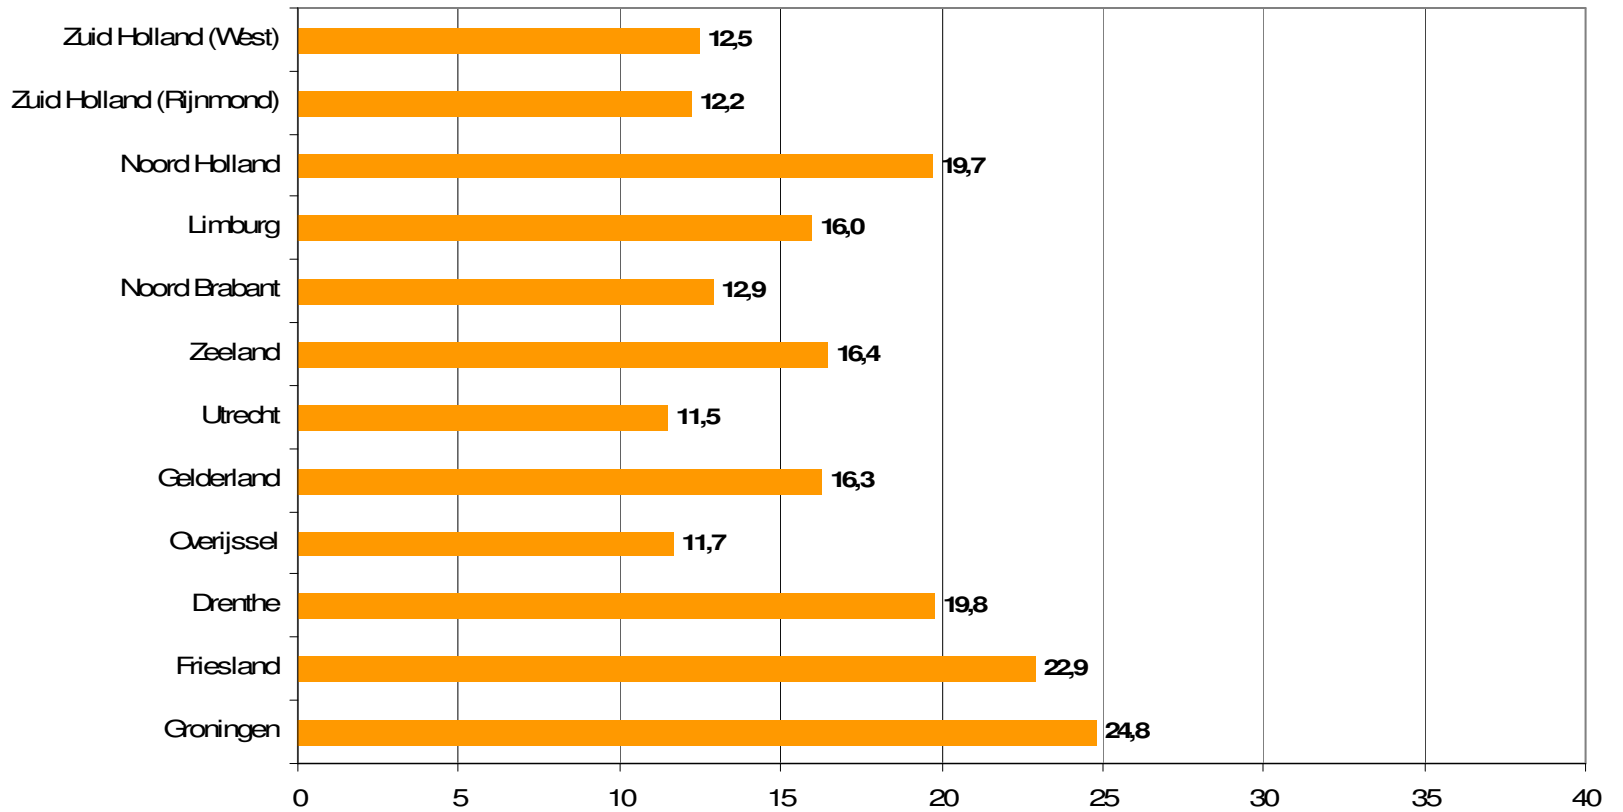

Weekrapport week 12 2010

Bron: SKO, ma-zo

Bron: SKO, mazo