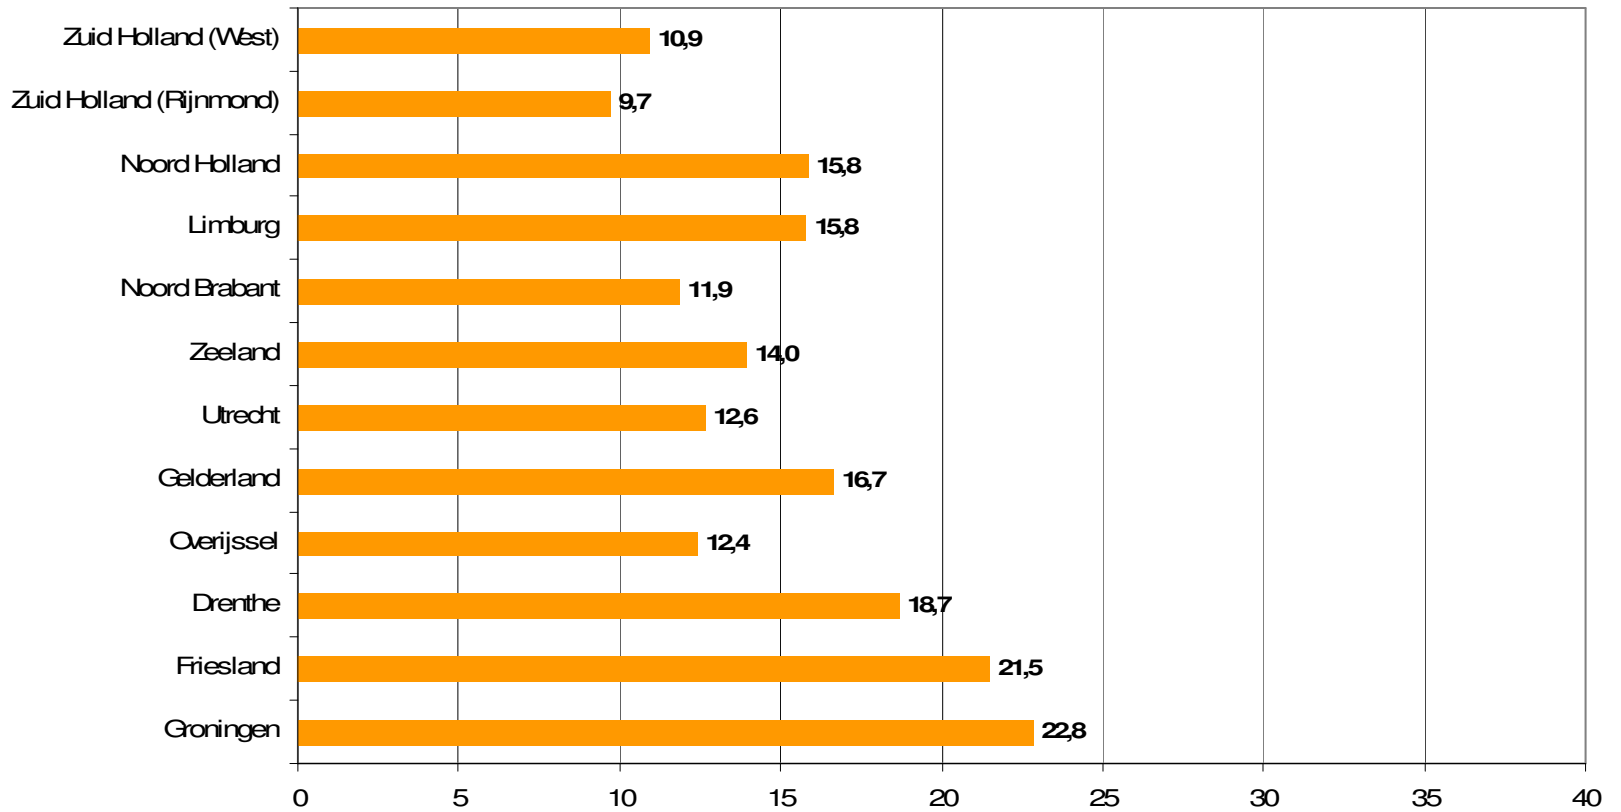

# Weekrapport week 13 2010

Bron: SKO, ma-zo

Bron: SKO, ma-zo