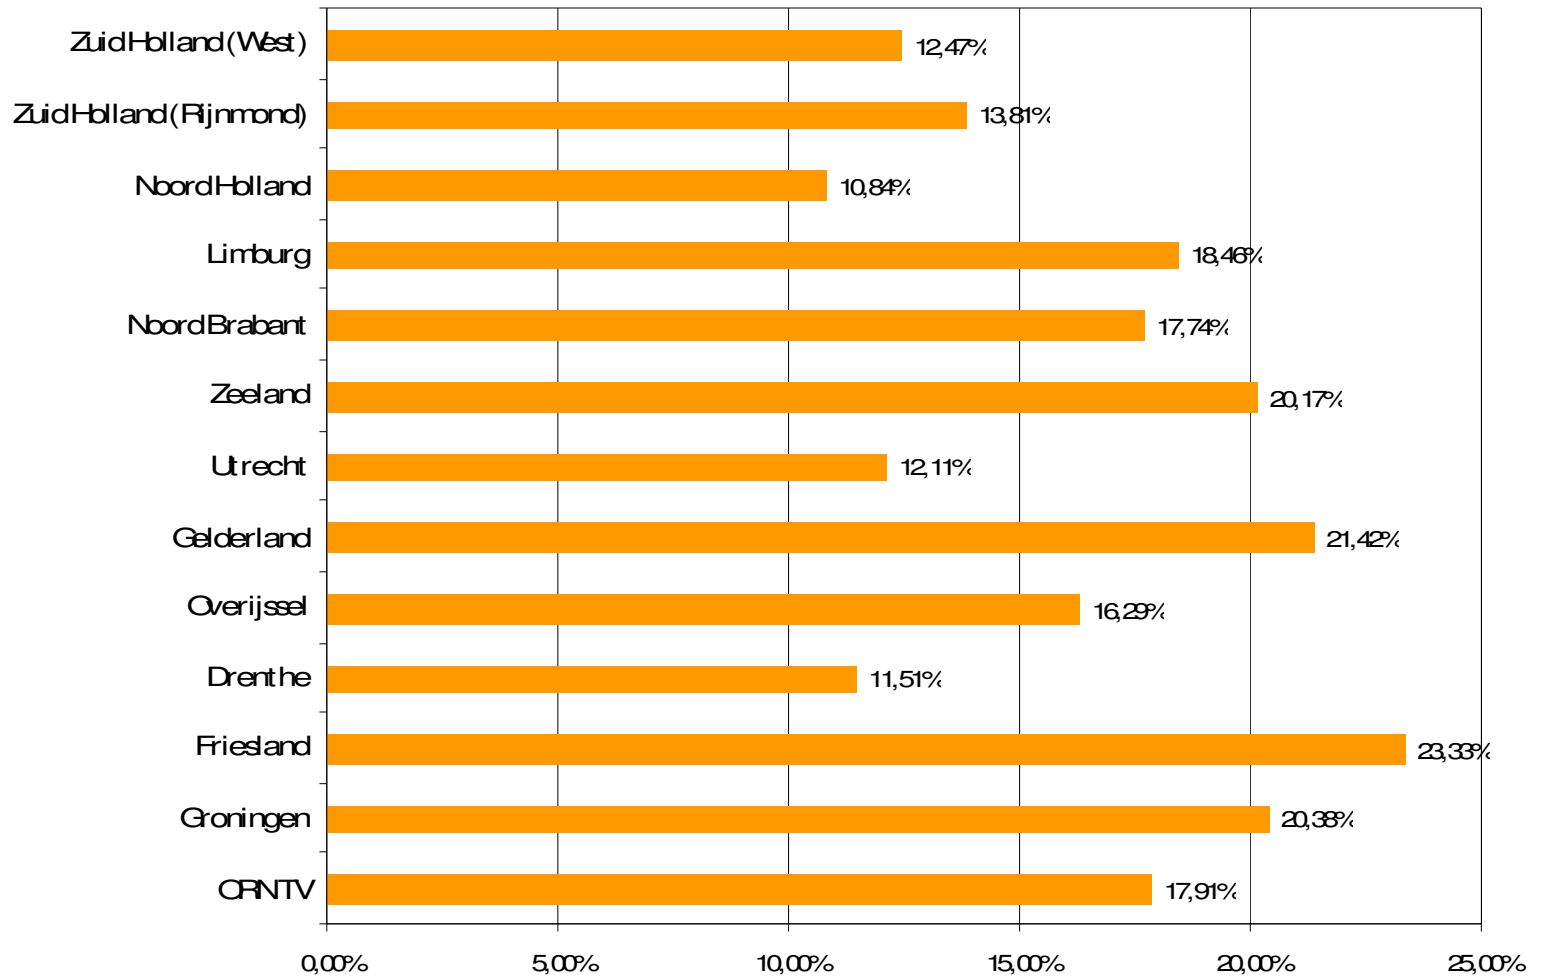

# Weekrapport week 13 2010

Bron: SKO, ma-zo

Bron: SKO, ma-zo