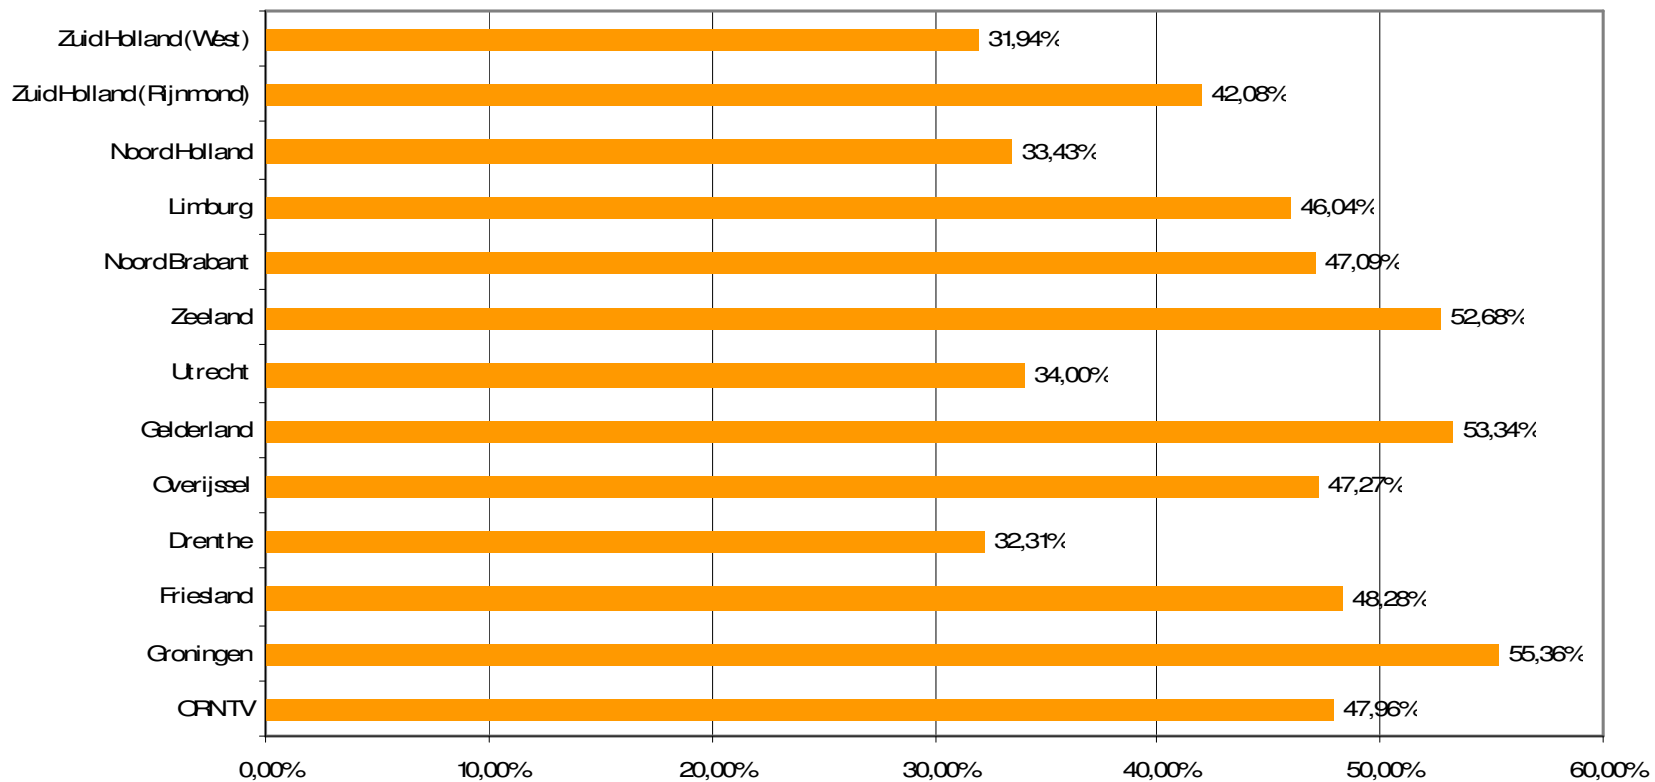

# Weekrapport week 13 2010

Bron: SKO, ma-zo

Bron: SKO, ma-zo