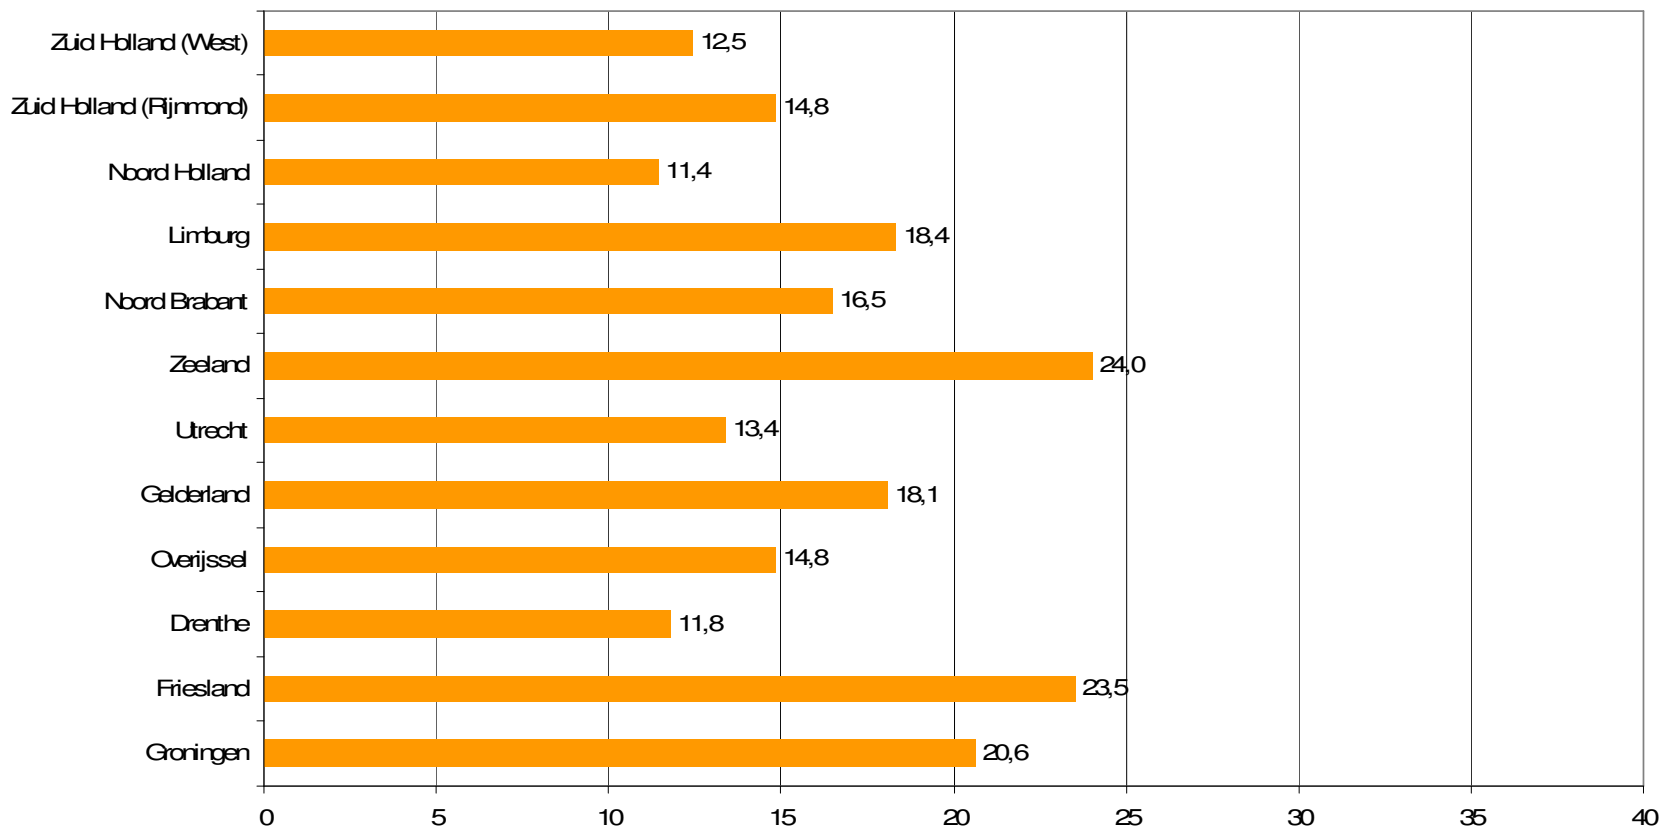

# Weekrapport week 13 2010

Bron: SKO, ma-zo

Bron: SKO, ma-zo