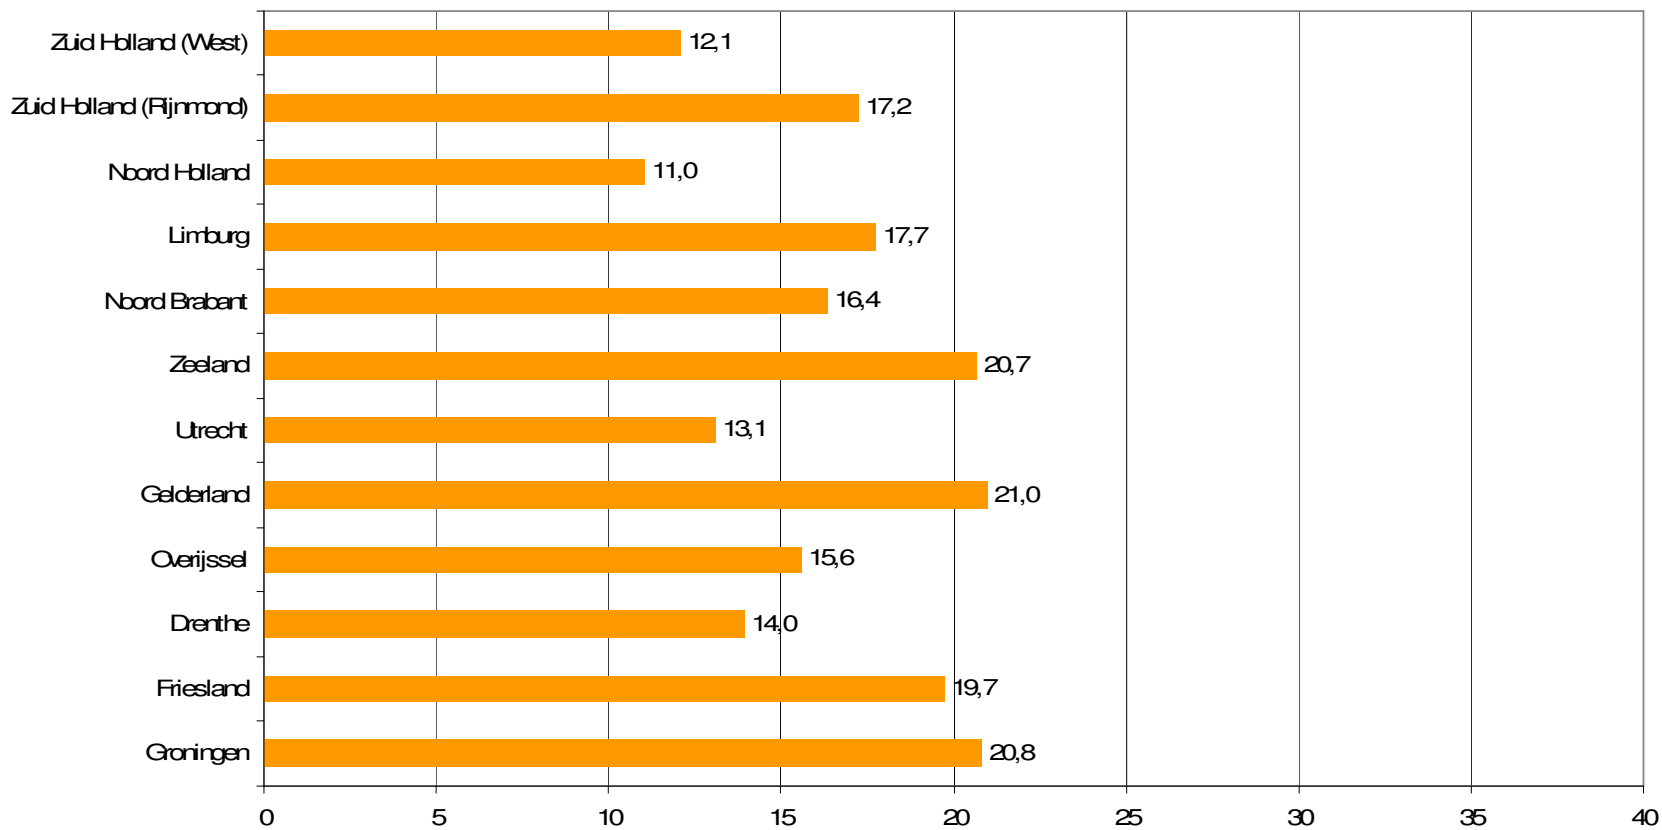

# Weekrapport week 14 2010

Bron: SKO, ma-zo

Bron: SKO, ma-zo