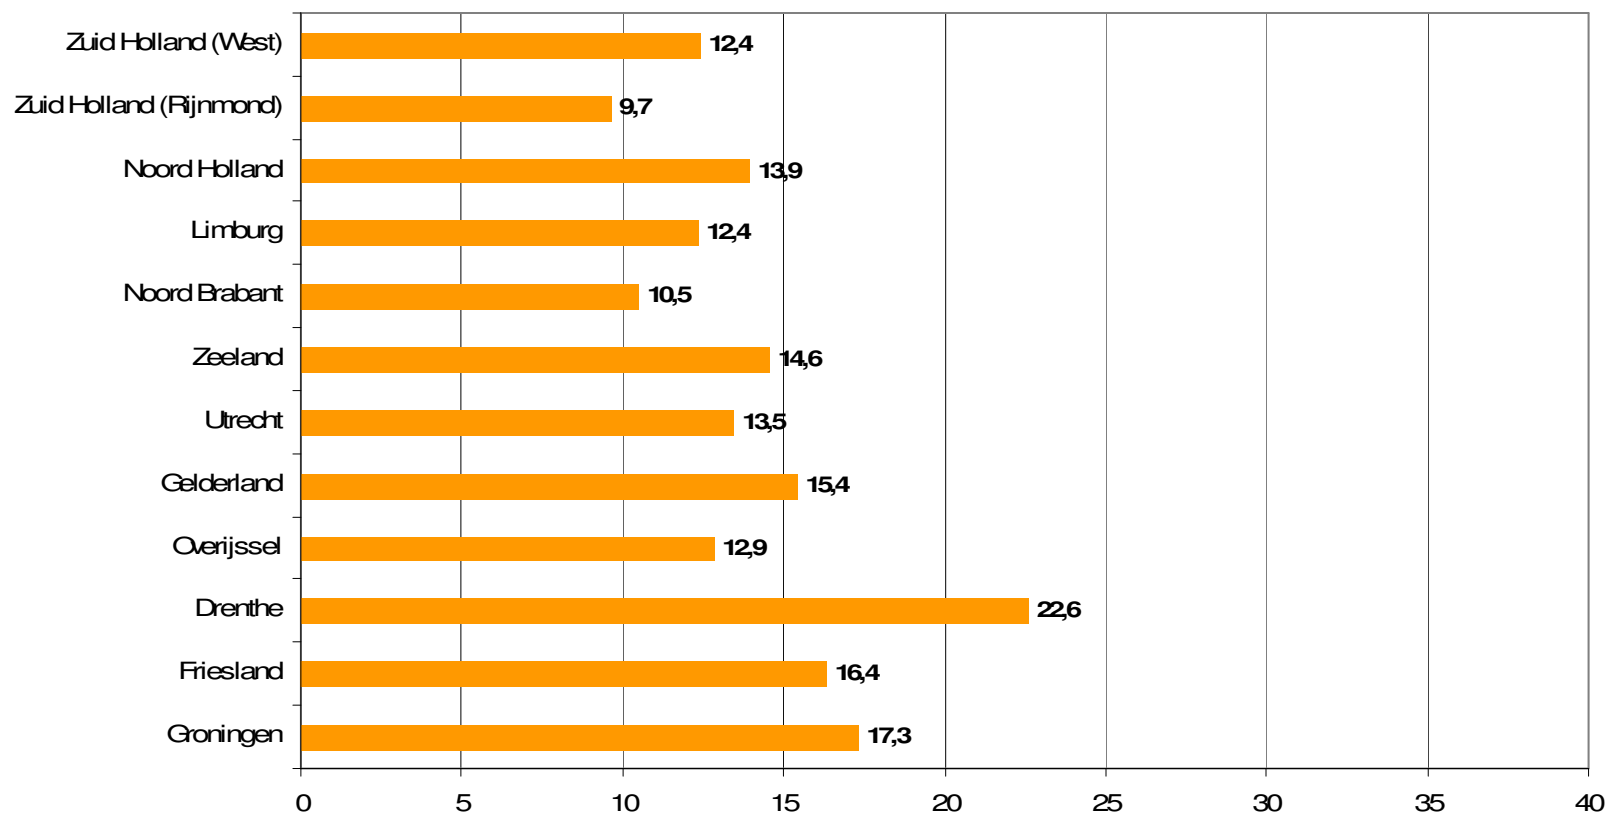

Weekrapport week 15 2010

Bron: SKO, ma-zo

Bron: SKO, ma-zo