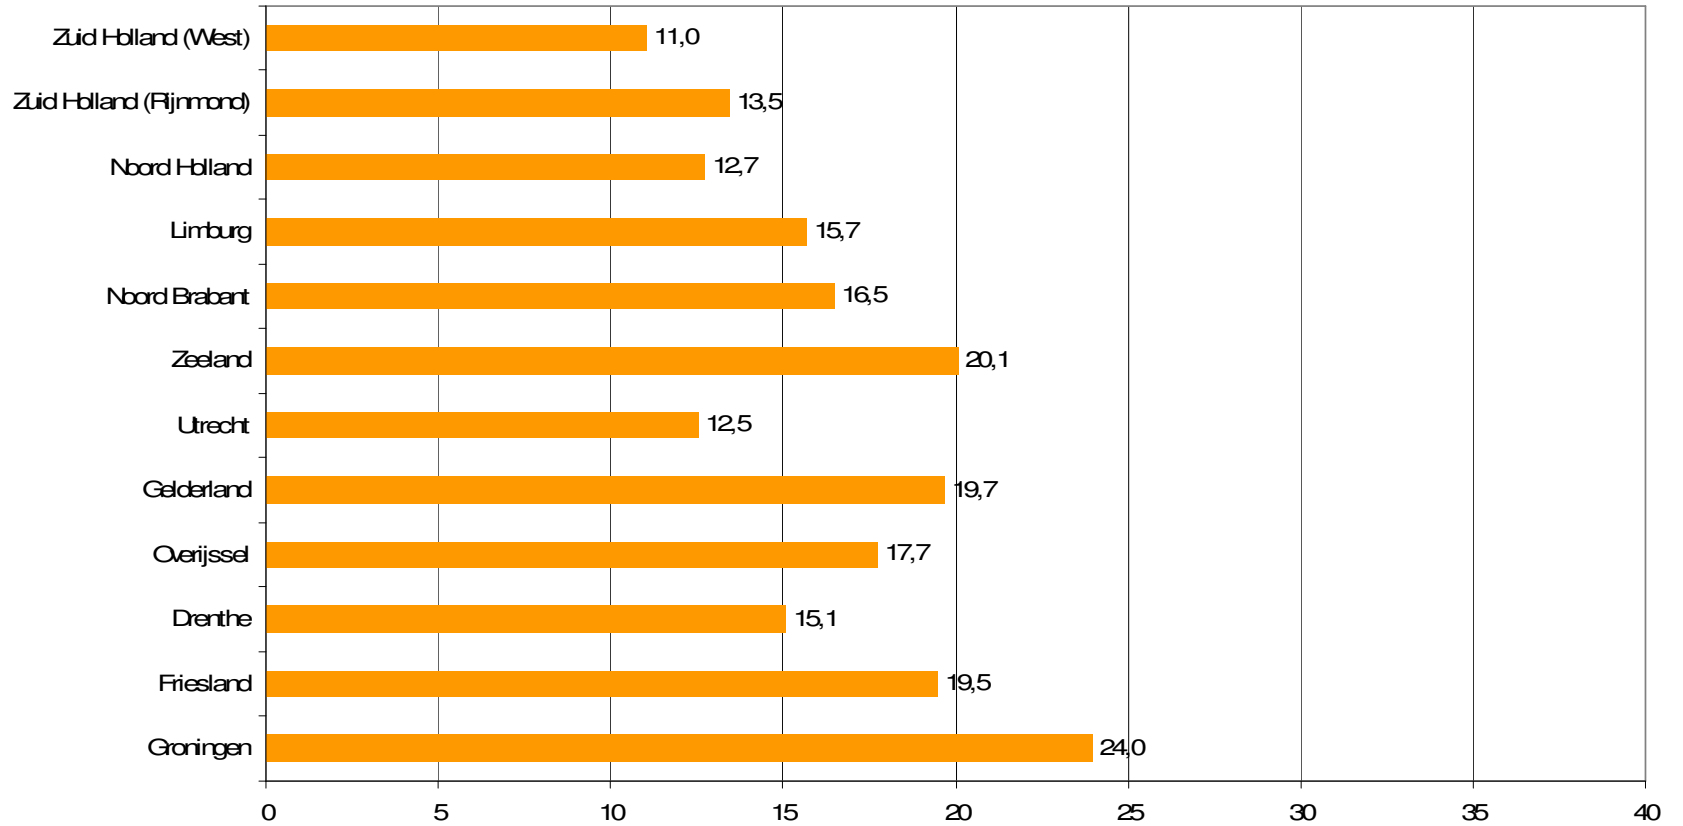

Weekrapport week 15 2010

Bron: SKO, ma-zo

Bron: SKO, ma-zo