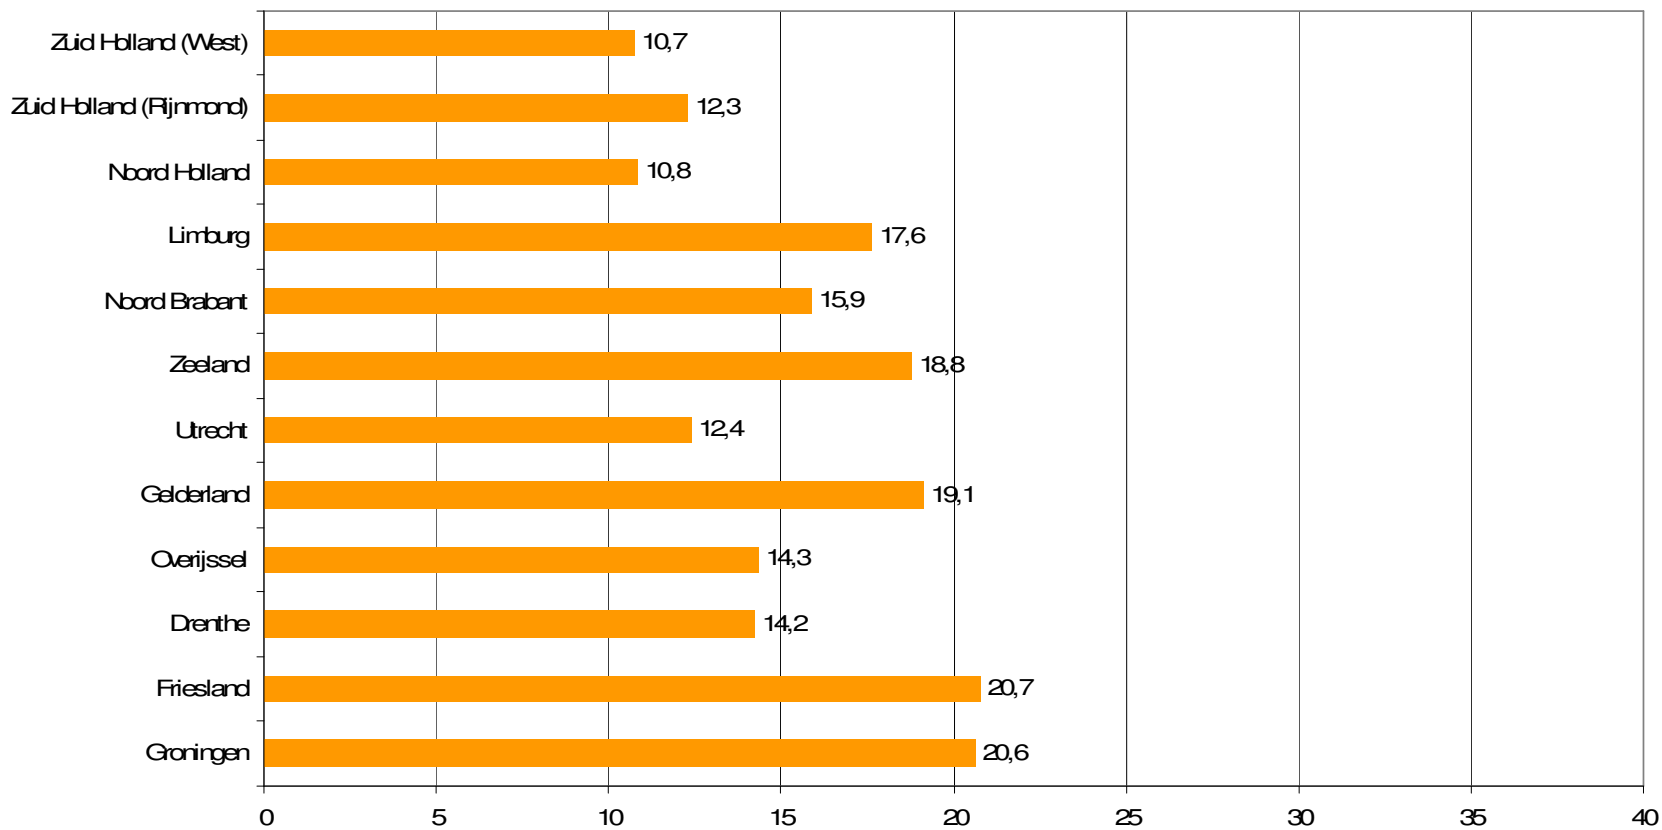

Weekrapport week 16 2010

Bron: SKO, ma-zo

Bron: SKO, ma-zo