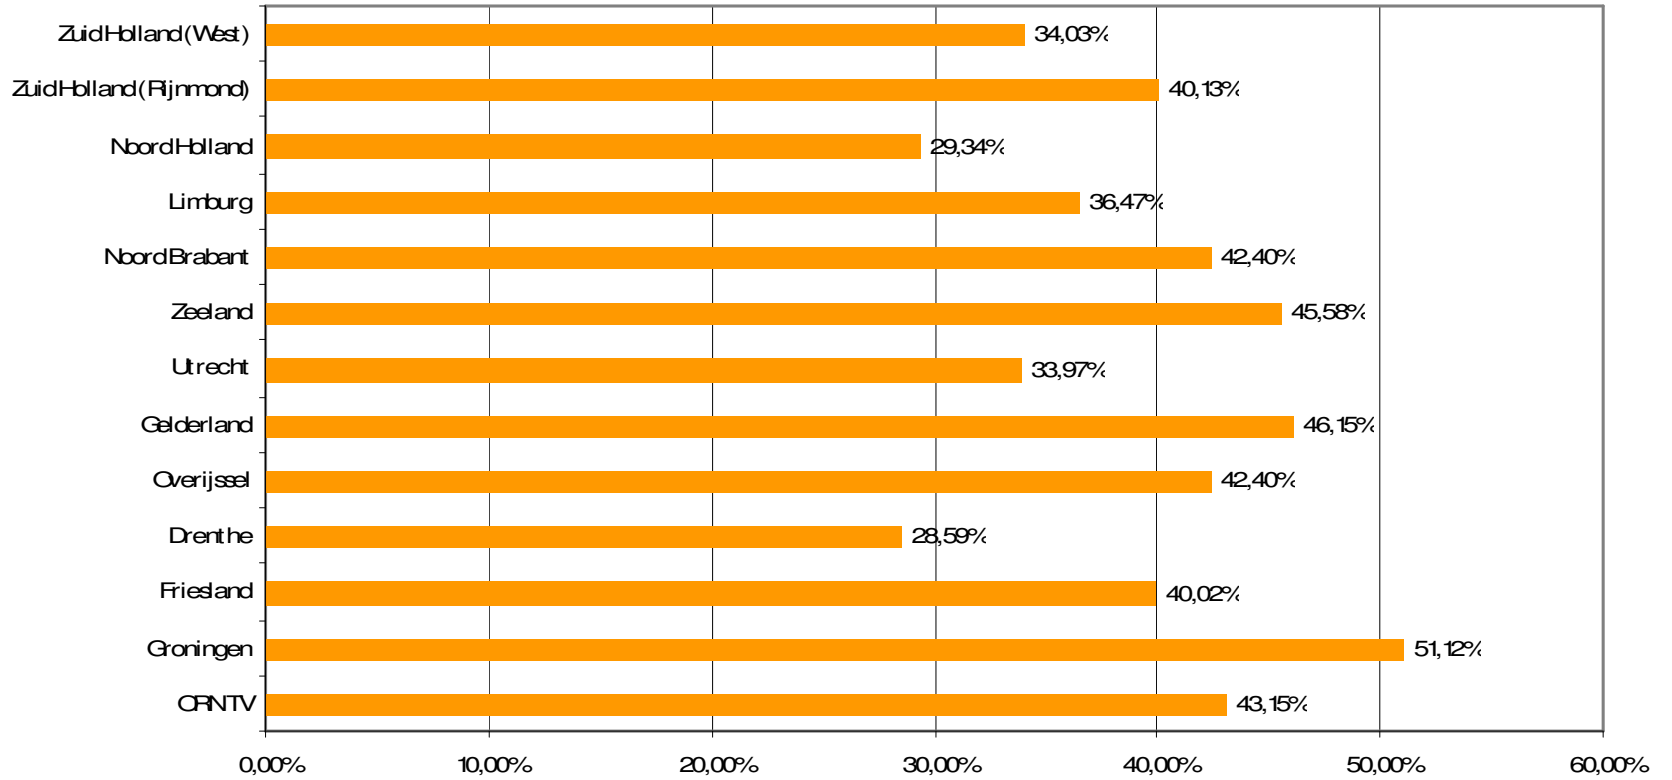

Weekrapport week 16 2010

Bron: SKO, ma-zo

Bron: SKO, ma-zo