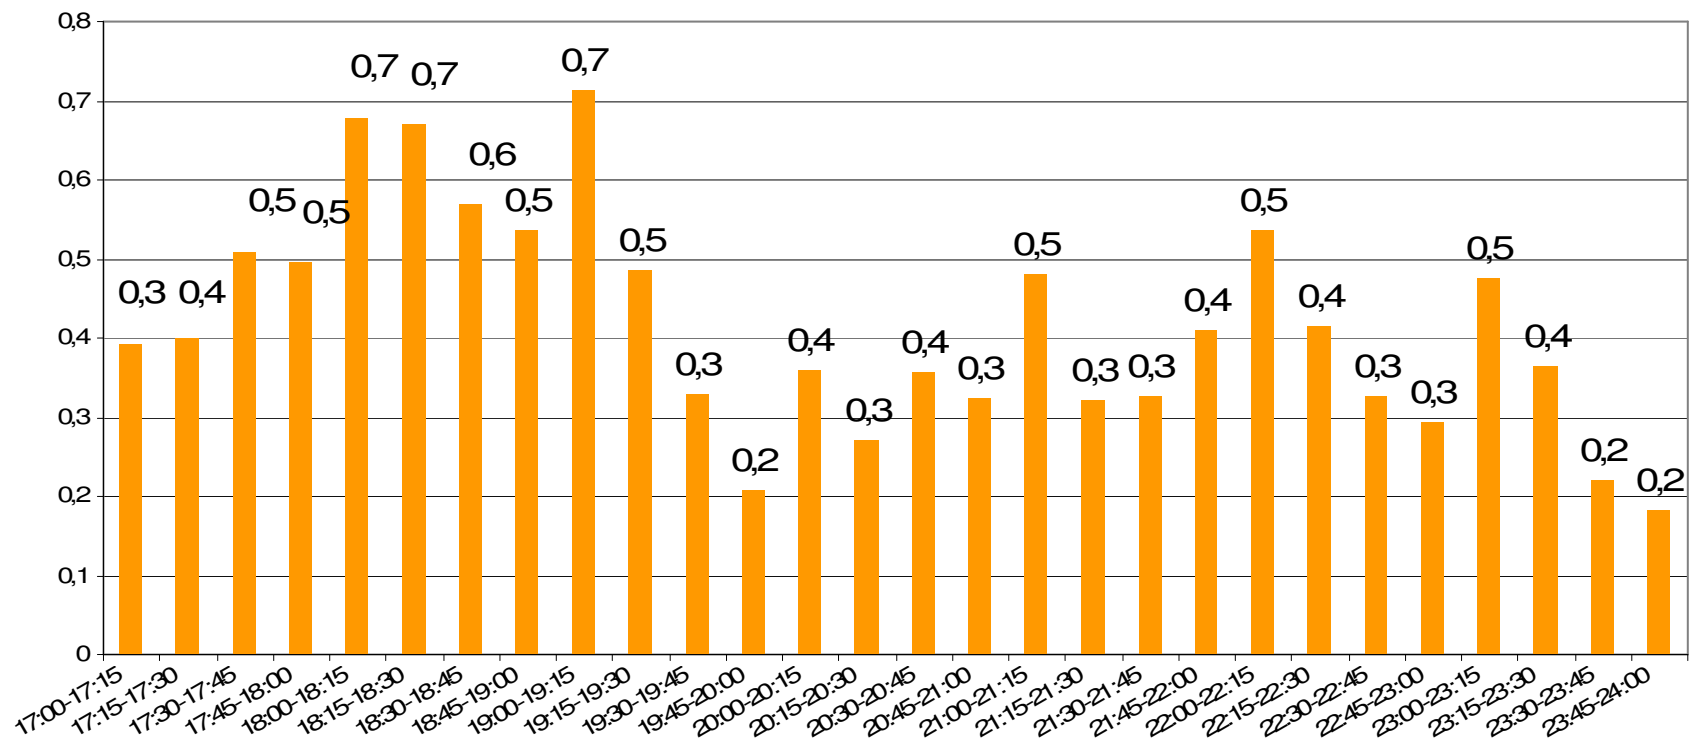

Weekrapport week 16 2010

Bron: SKO, ma-zo

Bron: SKO, ma-zo