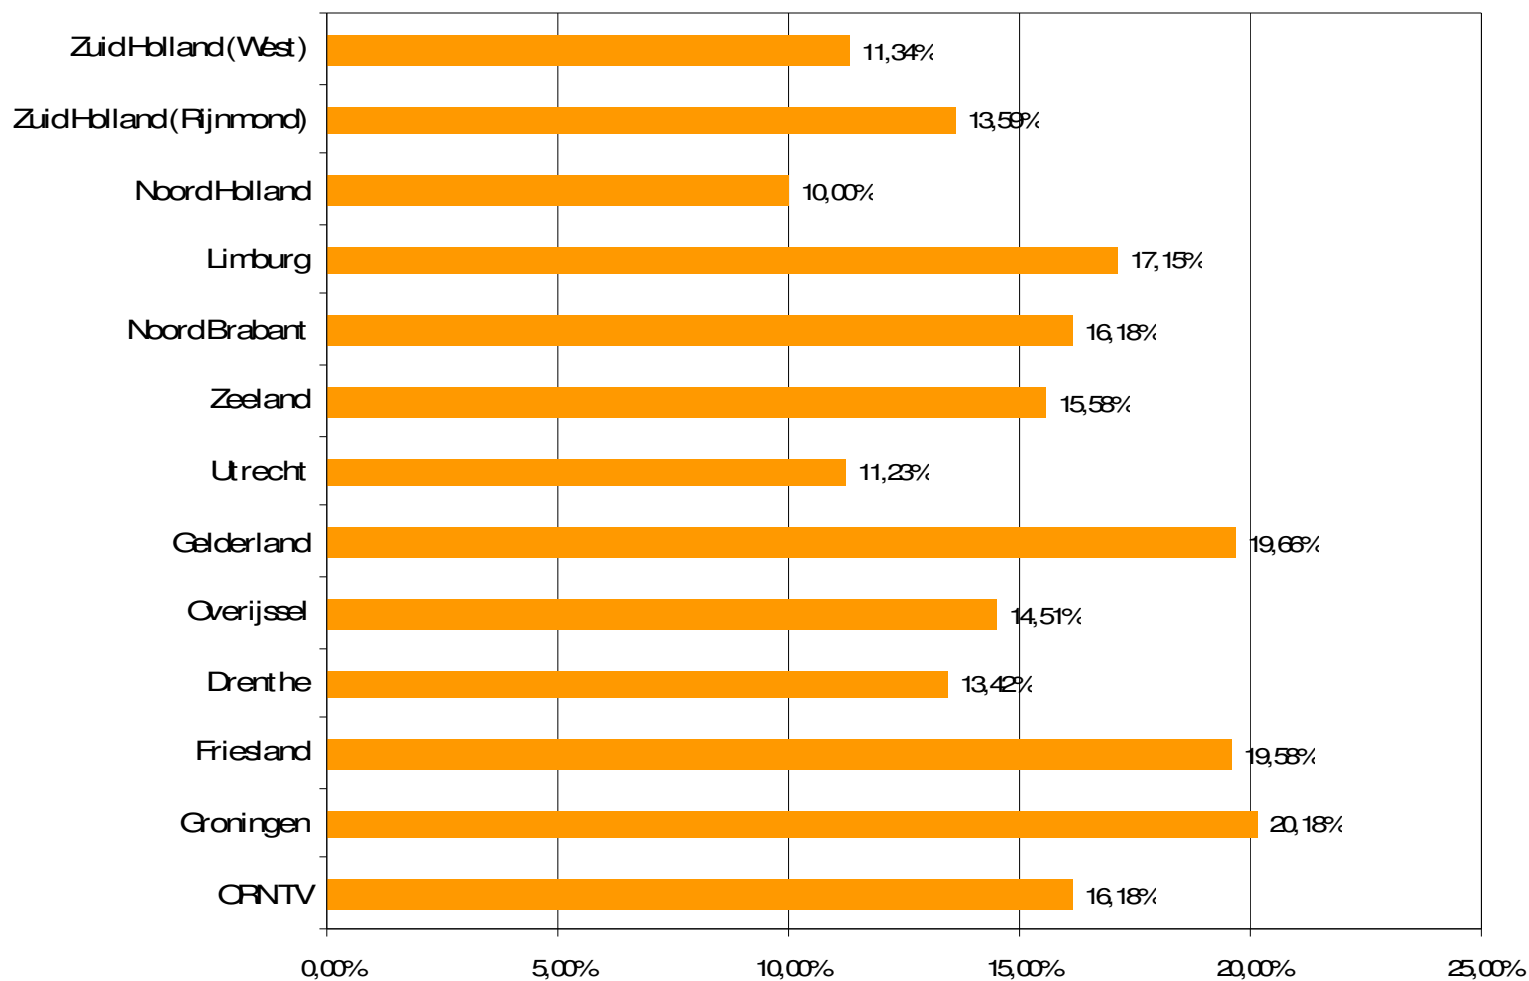

Weekrapport week 16 2010

Bron: SKO, ma-zo

Bron: SKO, ma-zo