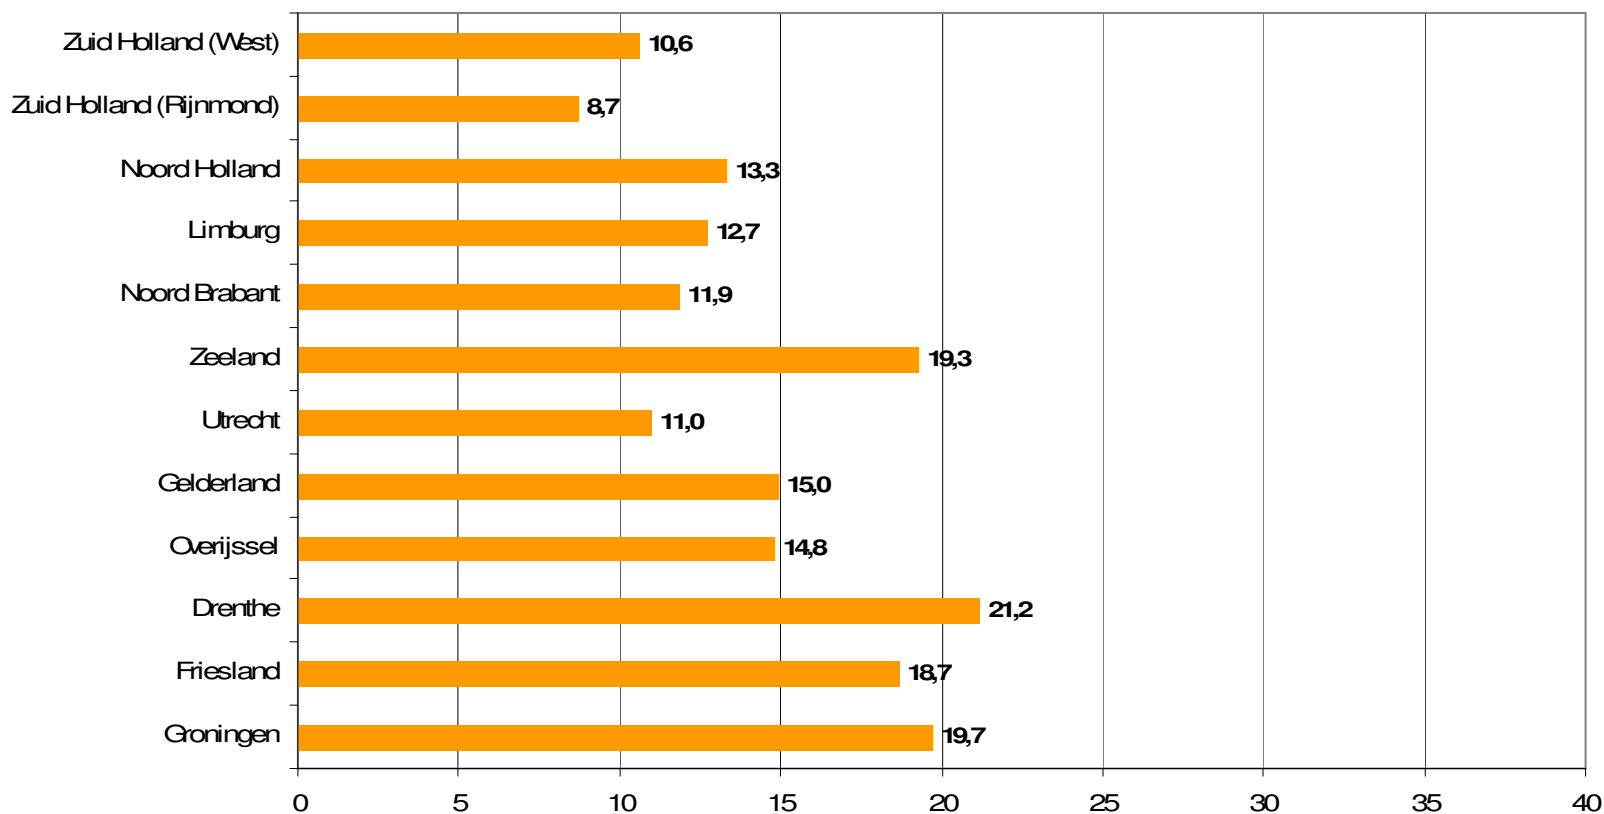

Weekrapport week 16 2010

Bron: SKO, ma-zo

Bron: SKO, ma-zo