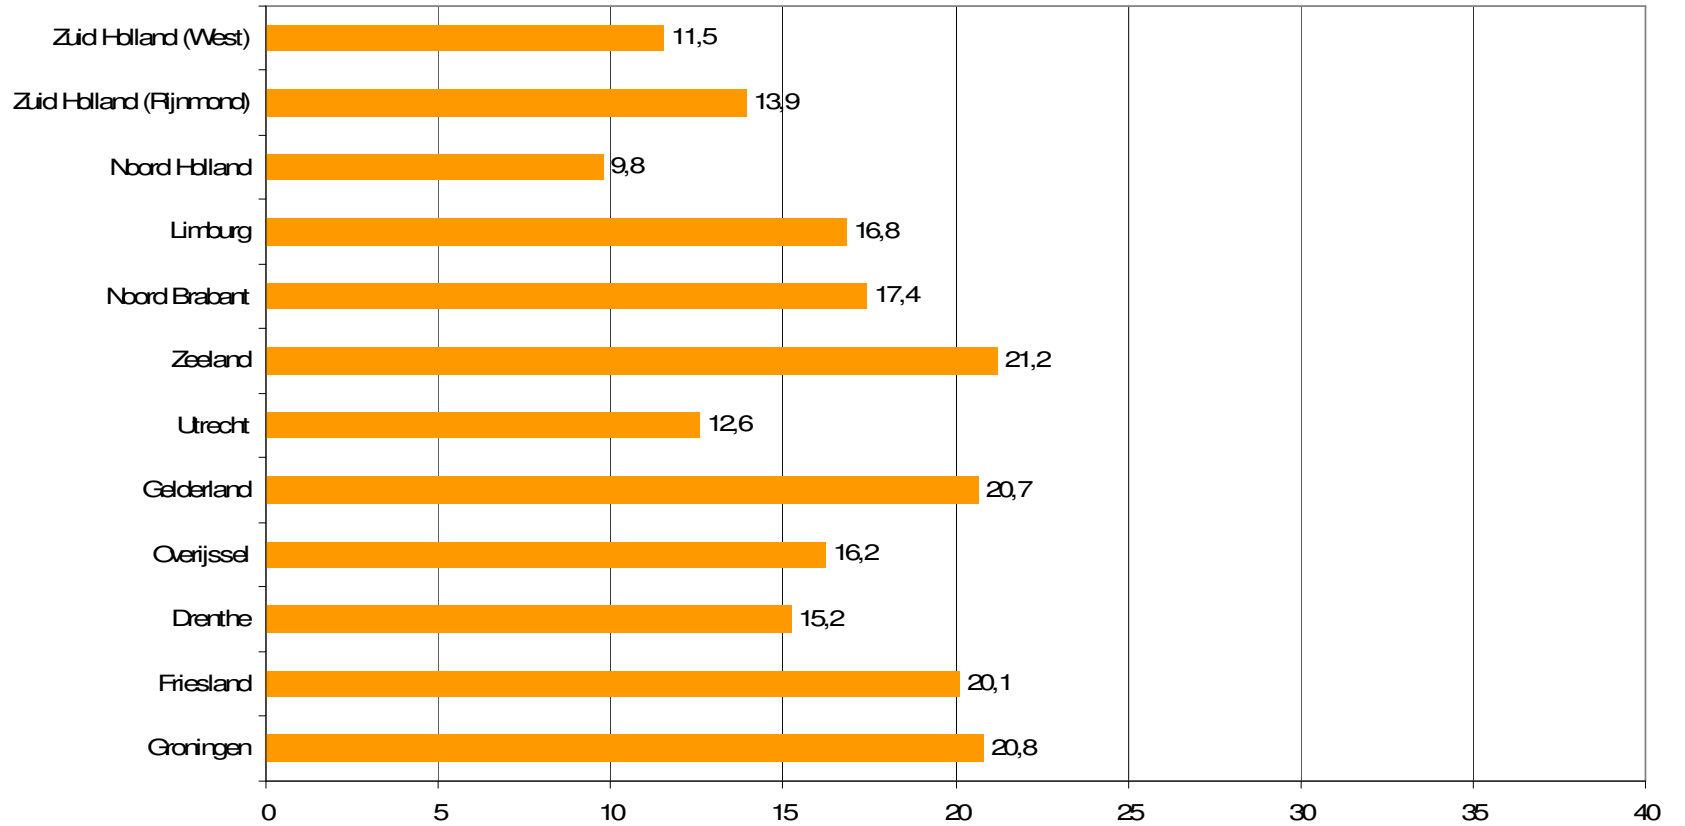

Weekrapport week 17 2010

Bron: SKO, ma-zo

Bron: SKO, ma-zo