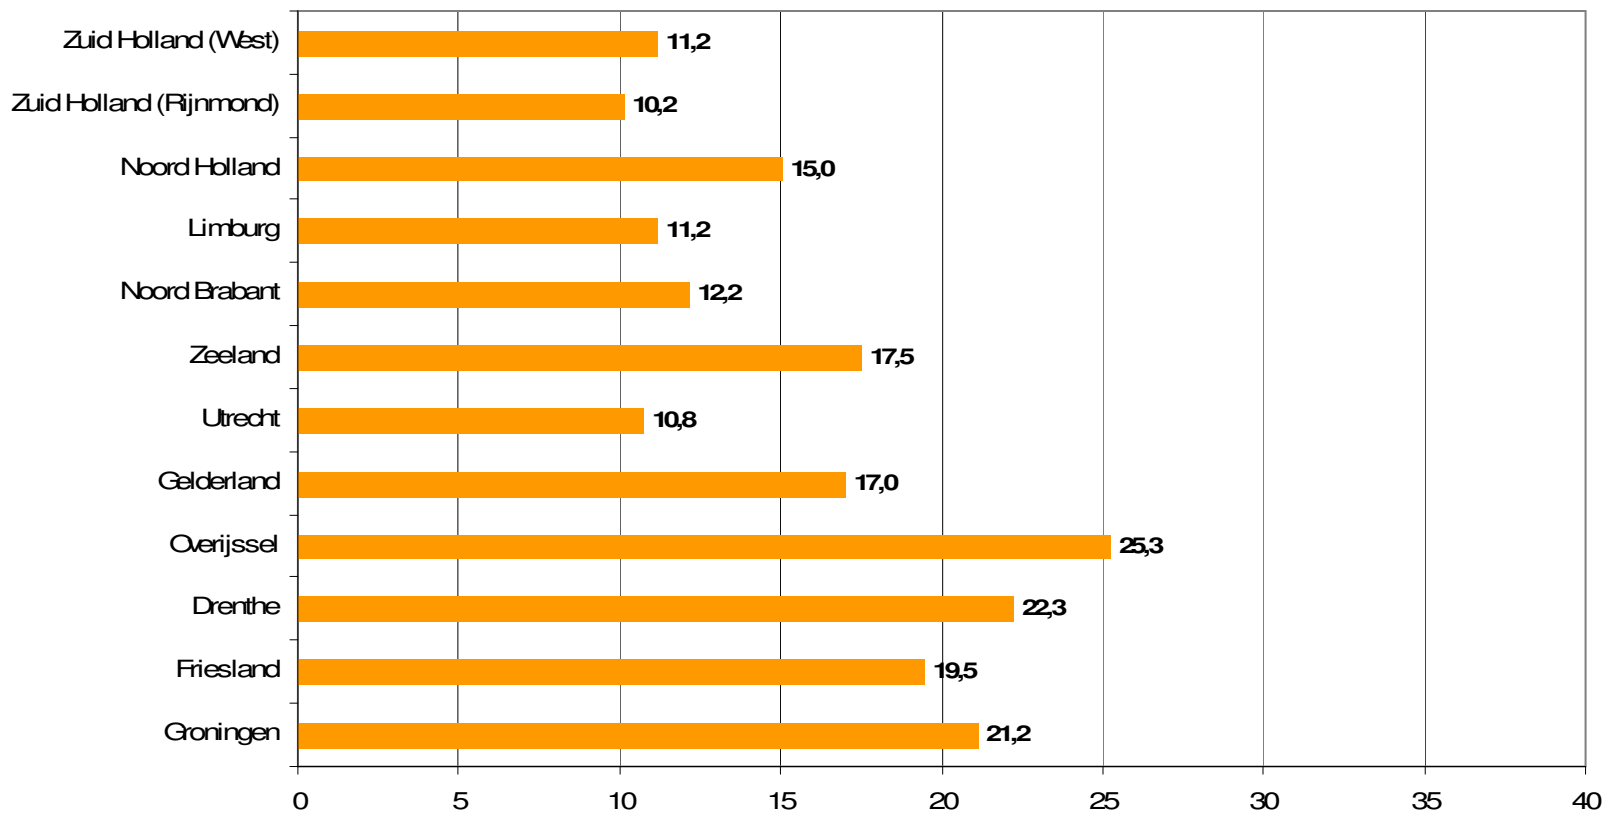

Weekrapport week 17 2010

Bron: SKO, ma-zo

Bron: SKO, ma-zo