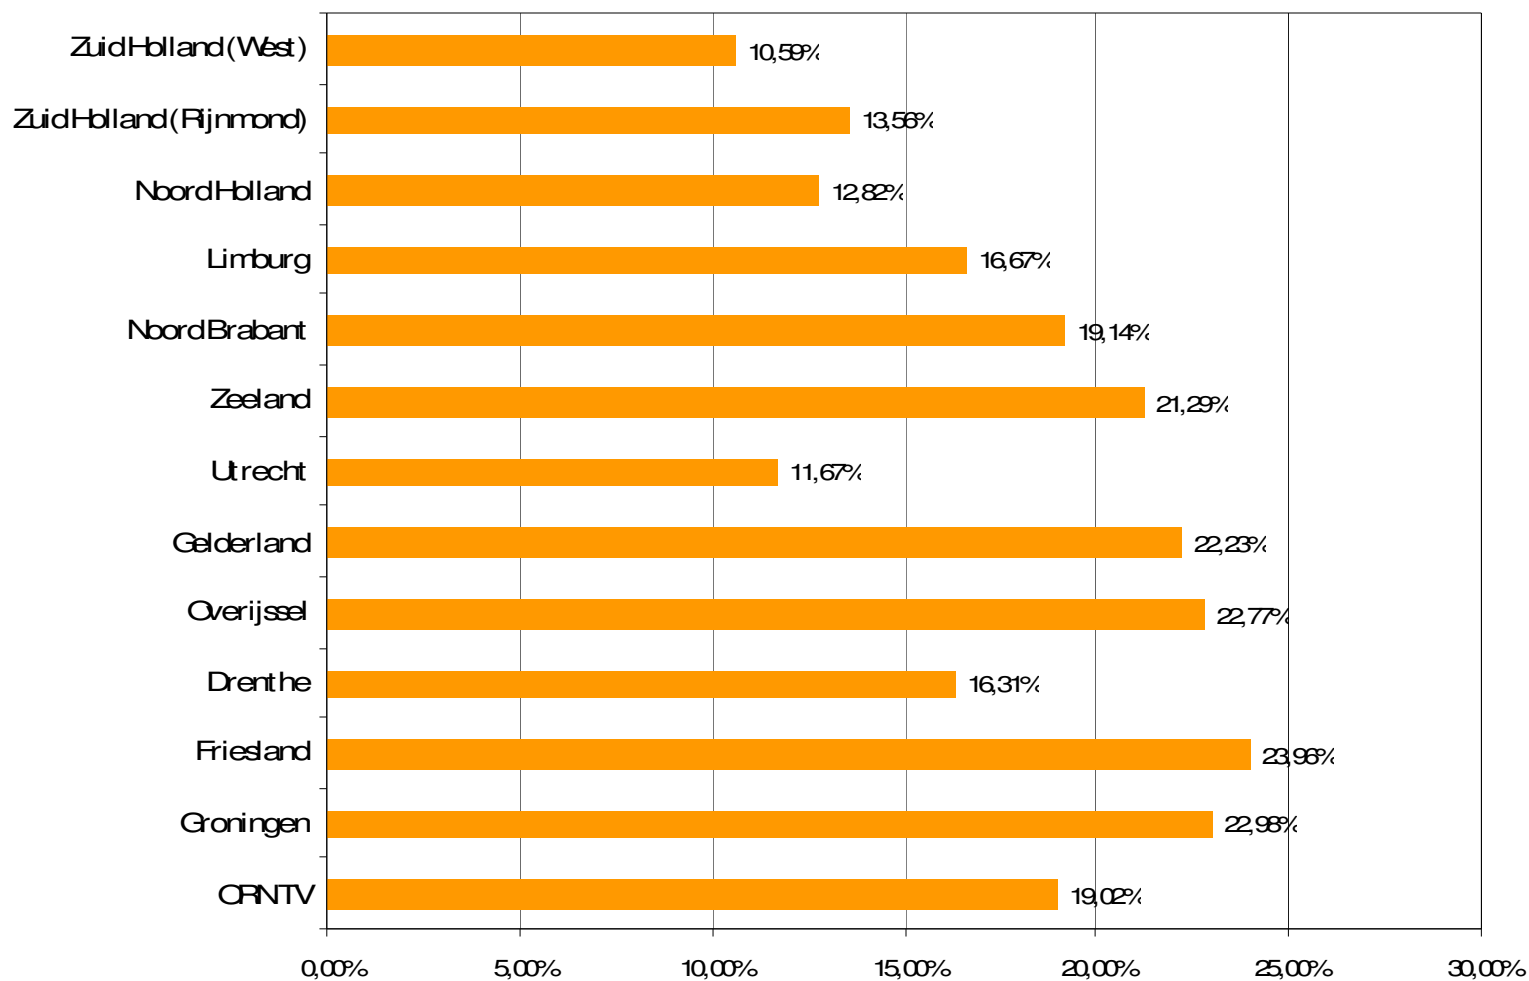

# Weekrapport week 18 2010

Bron: SKO, ma-zo

Bron: SKO, mazo