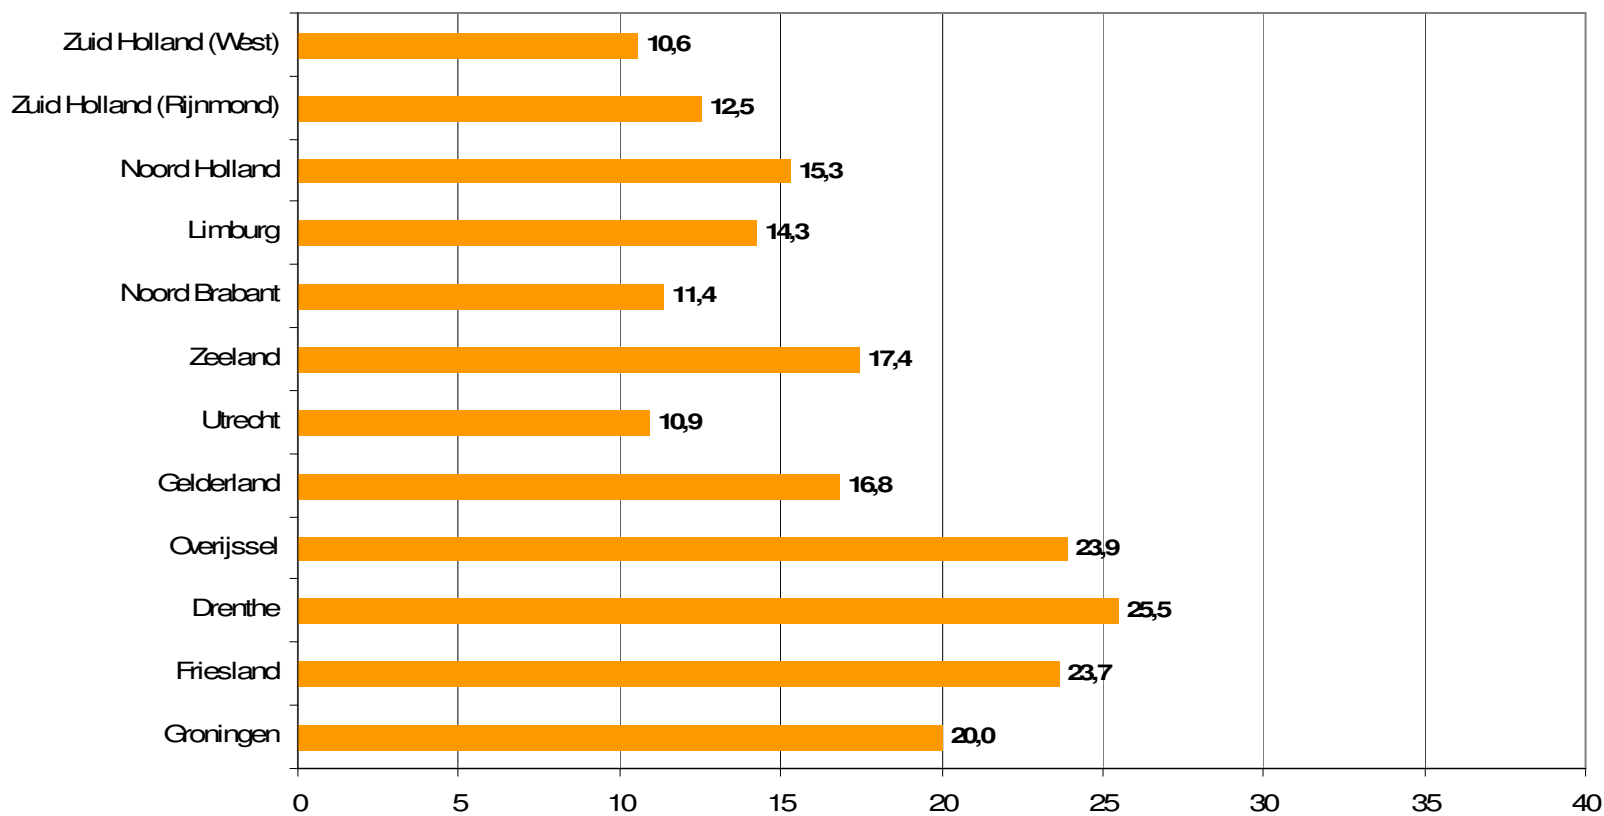

# Weekrapport week 18 2010

Bron: SKO, ma-zo

Bron: SKO, mazo