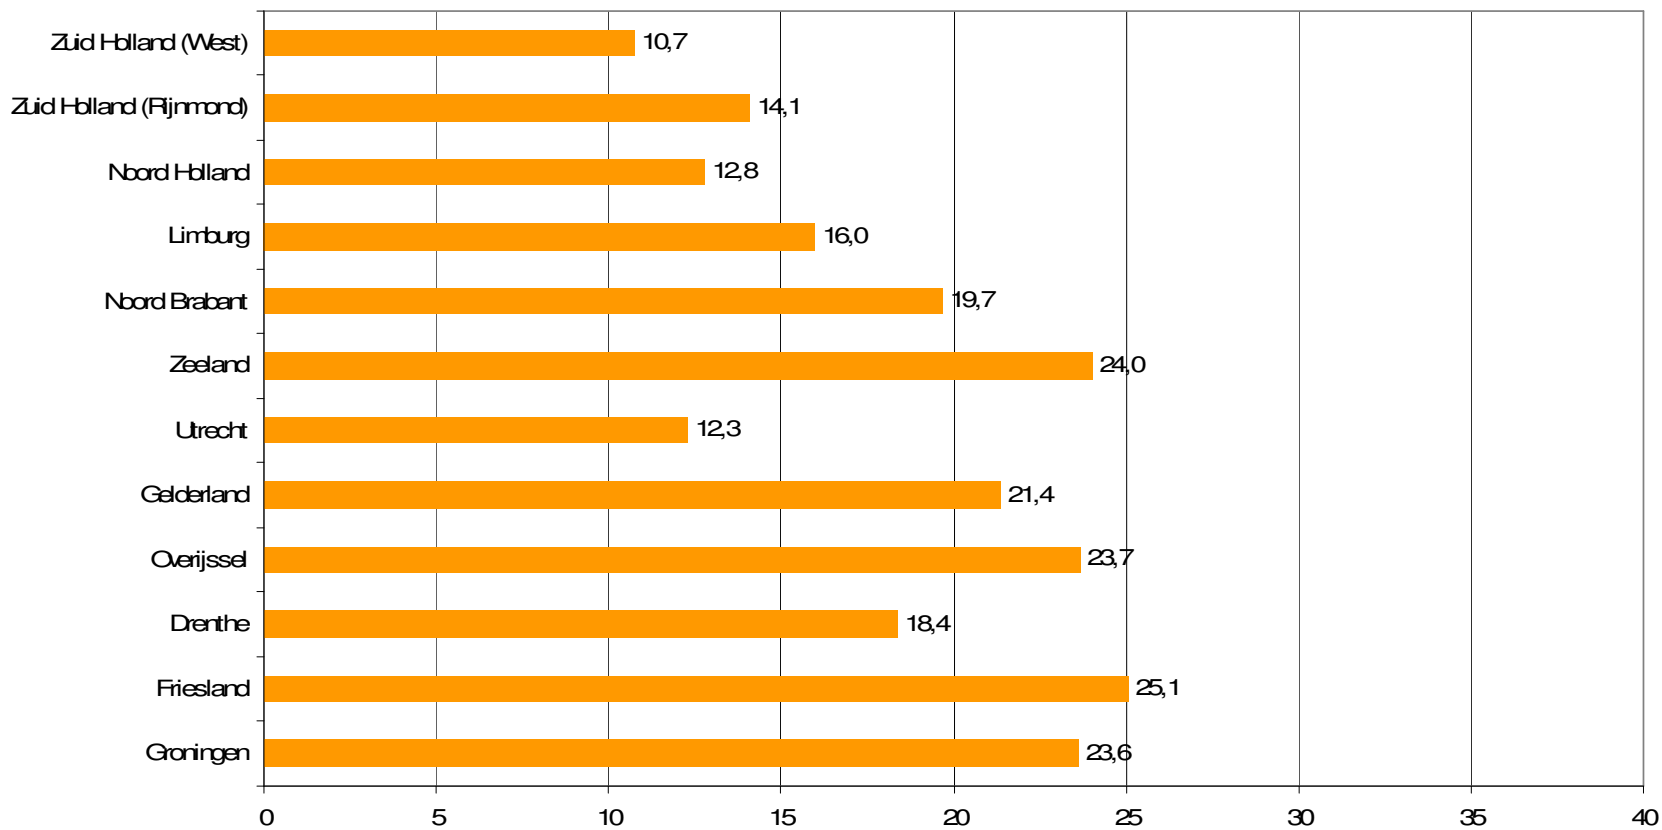

# Weekrapport week 18 2010

Bron: SKO, ma-zo

Bron: SKO, mazo