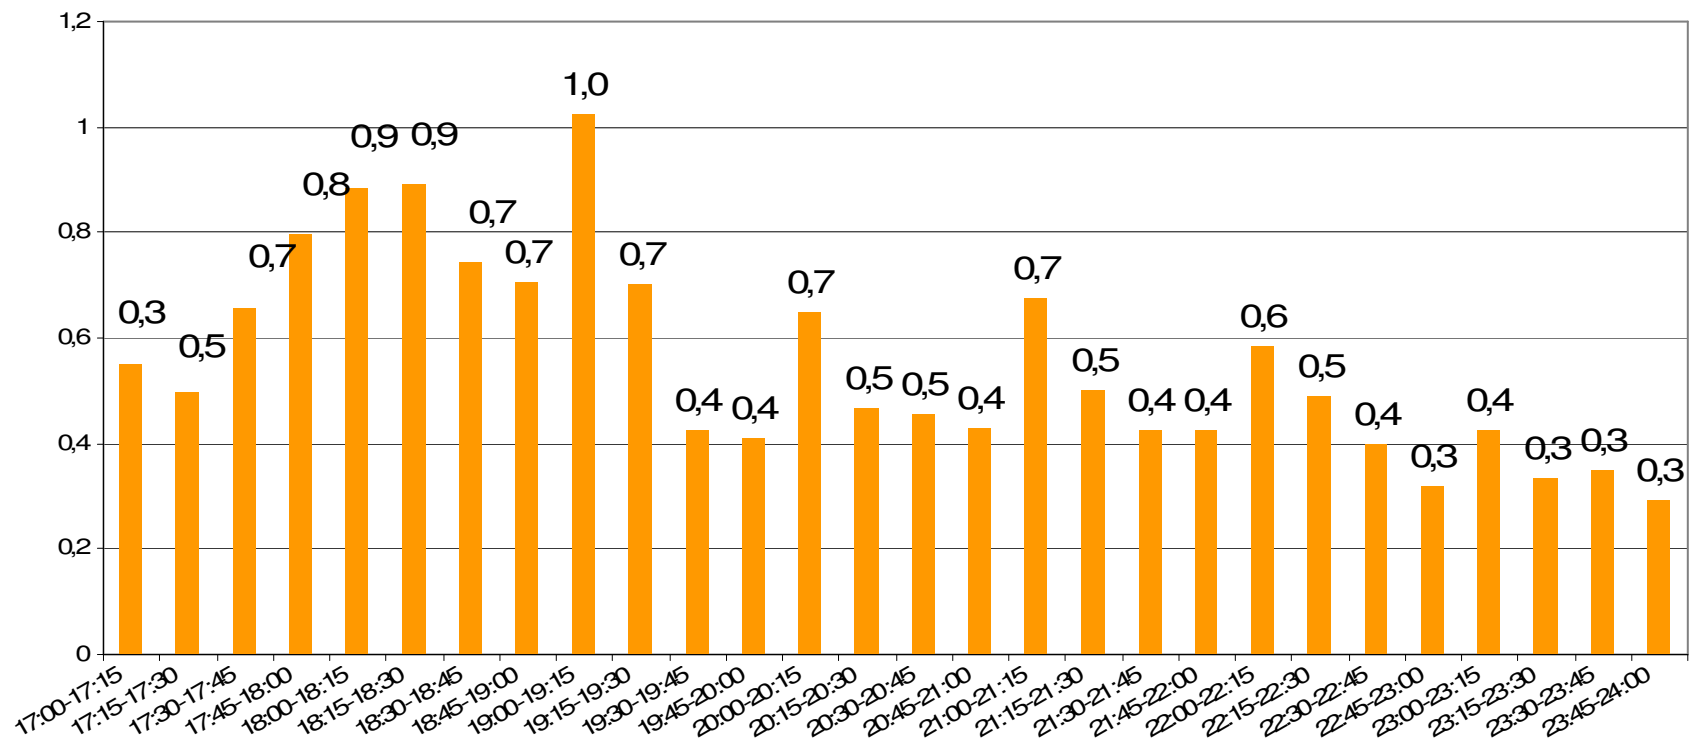

# Weekrapport week 18 2010

Bron: SKO, ma-zo

Bron: SKO, mazo