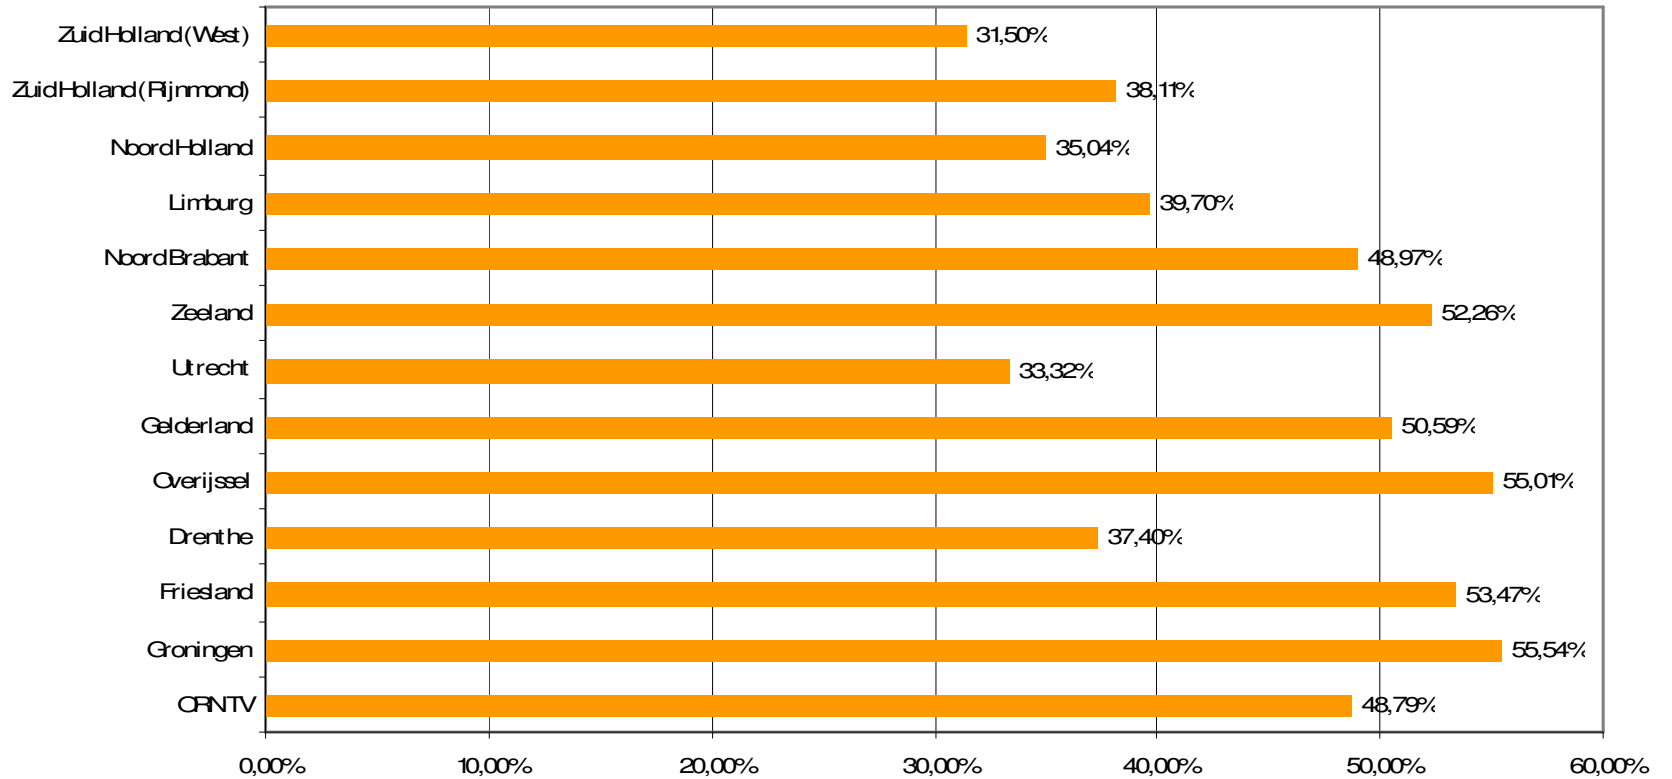

# Weekrapport week 18 2010

Bron: SKO, ma-zo

Bron: SKO, mazo