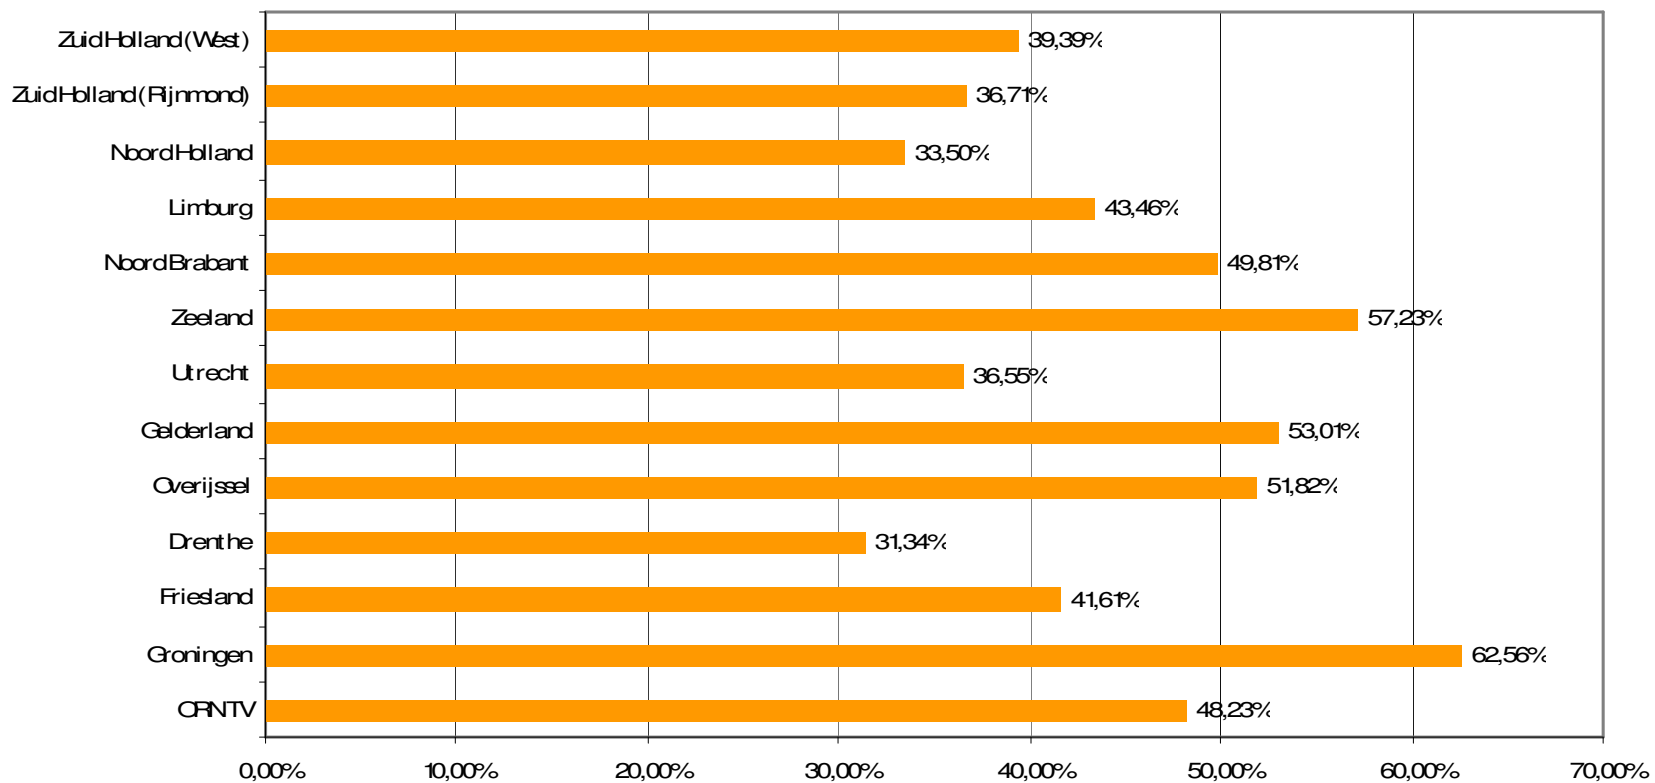

# Weekrapport week 19 2010

Bron: SKO, ma-zo

Bron: SKO, ma-zo