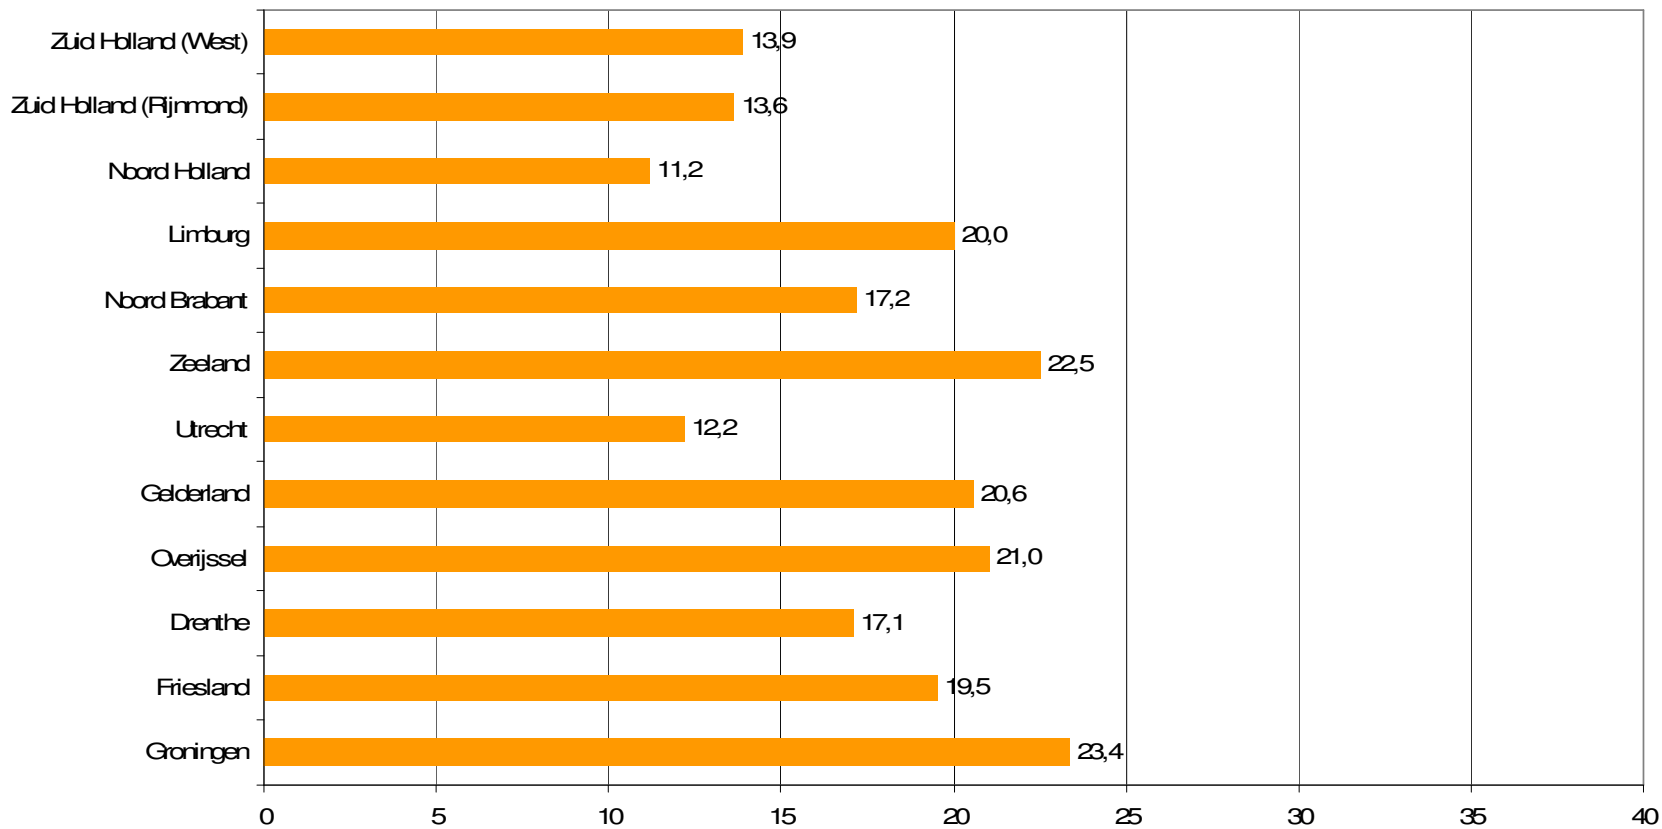

# Weekrapport week 19 2010

Bron: SKO, ma-zo

Bron: SKO, ma-zo