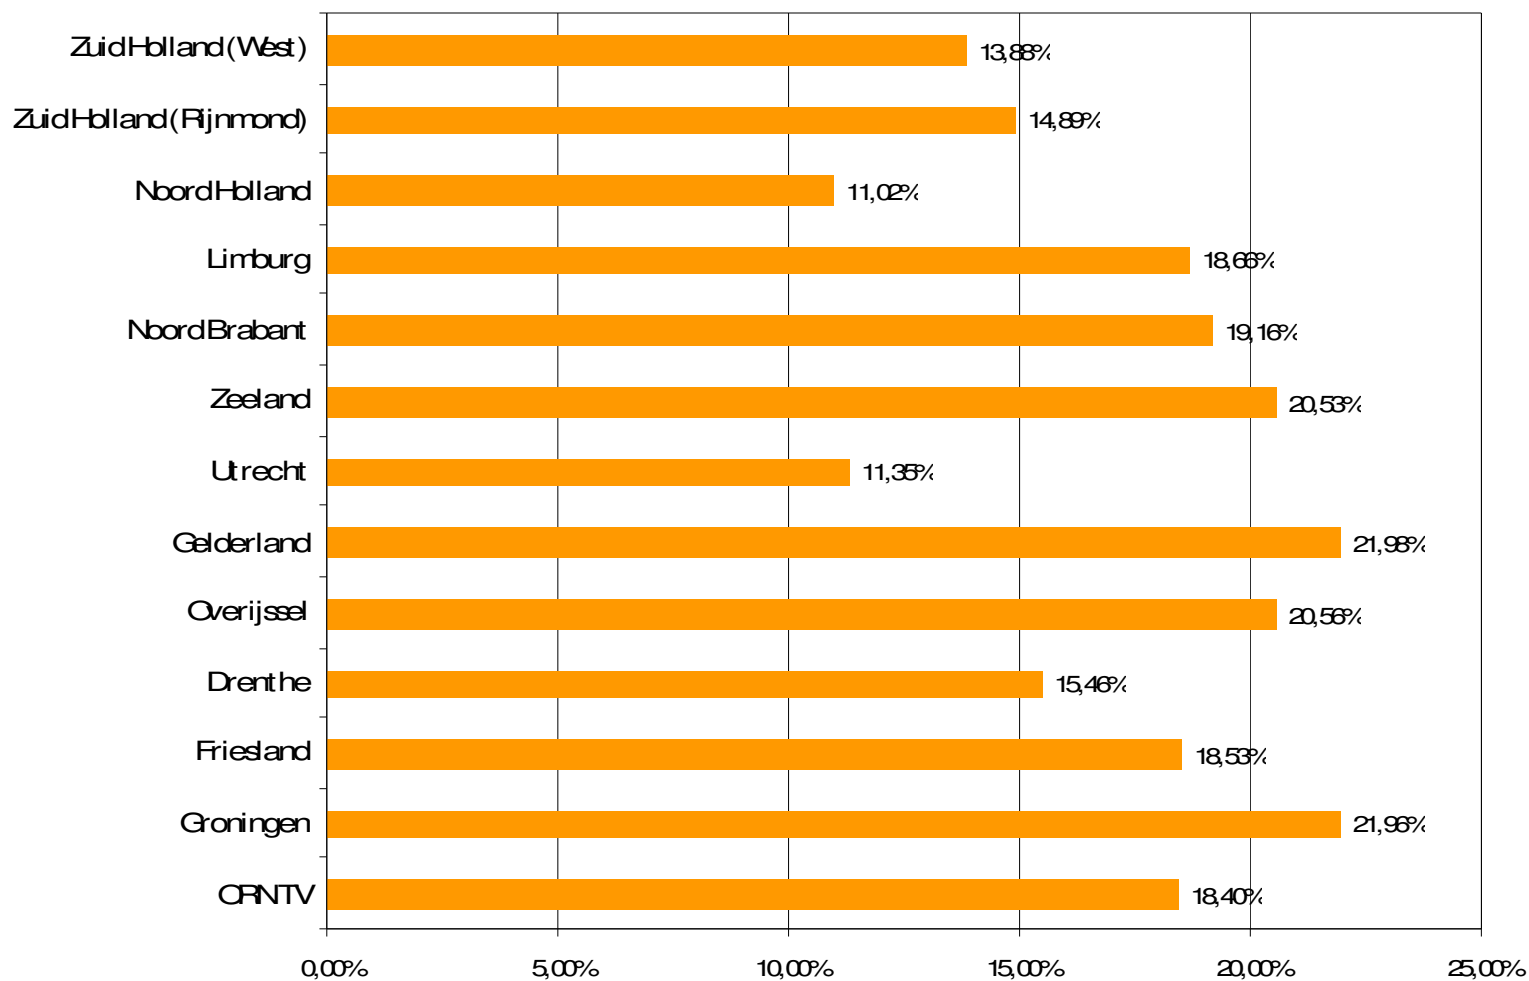

# Weekrapport week 19 2010

Bron: SKO, ma-zo

Bron: SKO, ma-zo