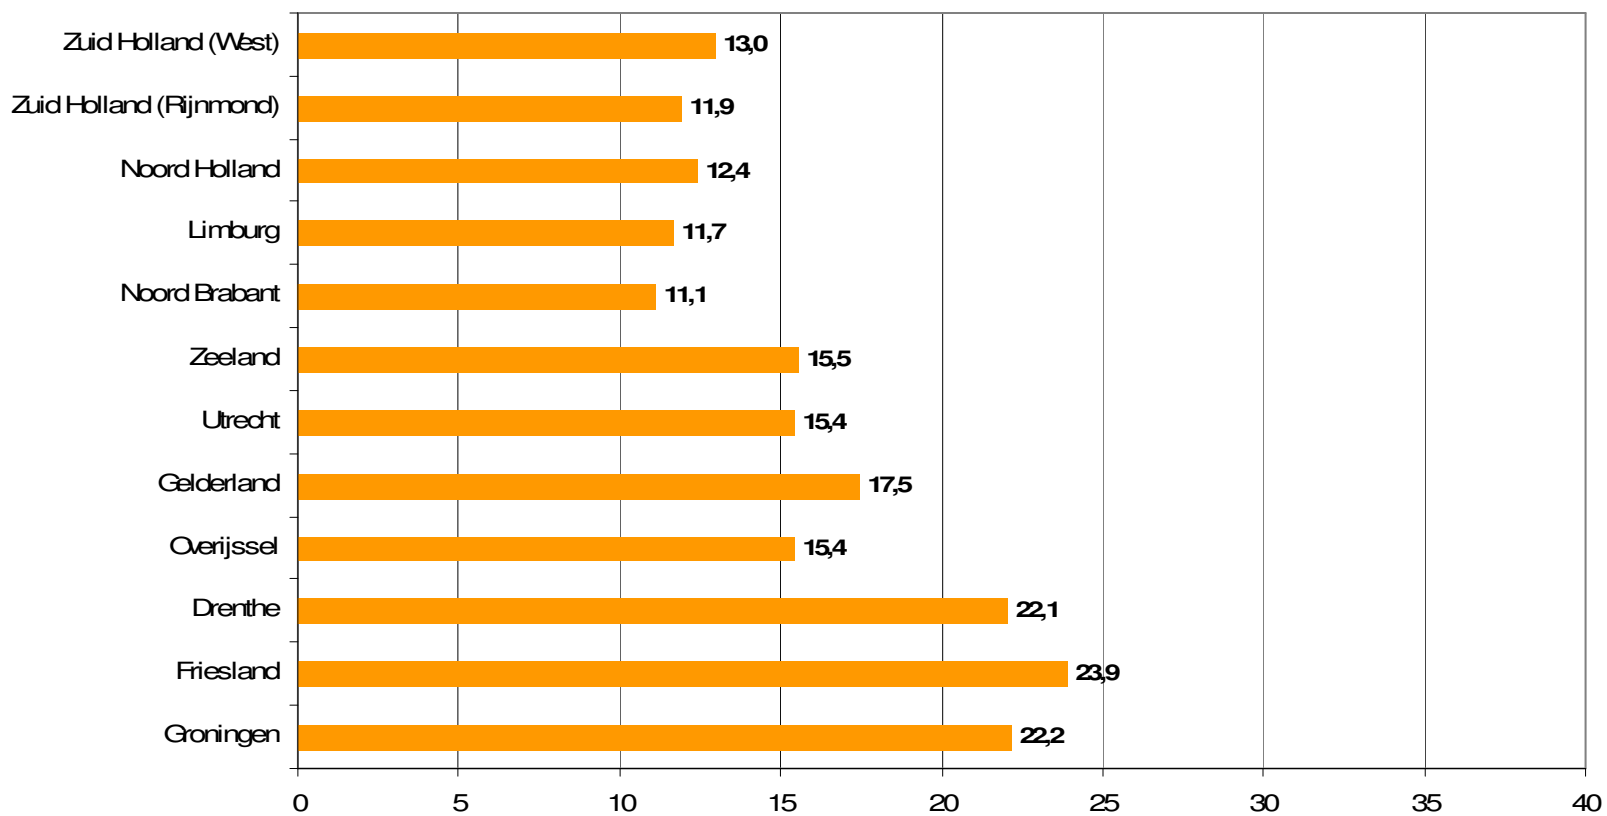

# Weekrapport week 19 2010

Bron: SKO, ma-zo

Bron: SKO, ma-zo