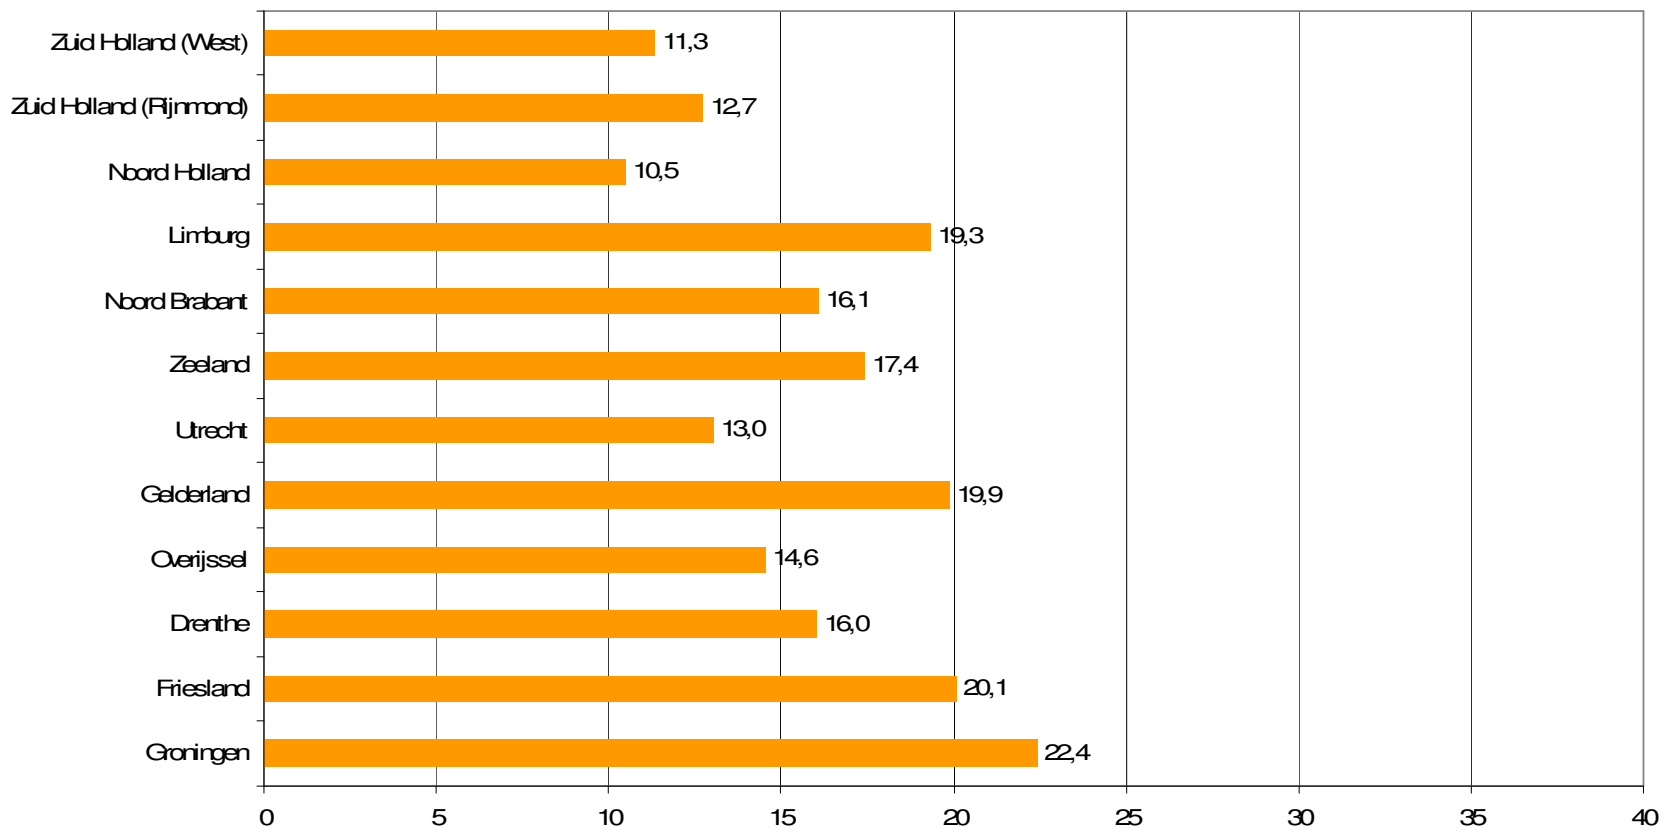

Weekrapport week 20 2010

Bron: SKO, ma-zo

Bron: SKO, ma-zo