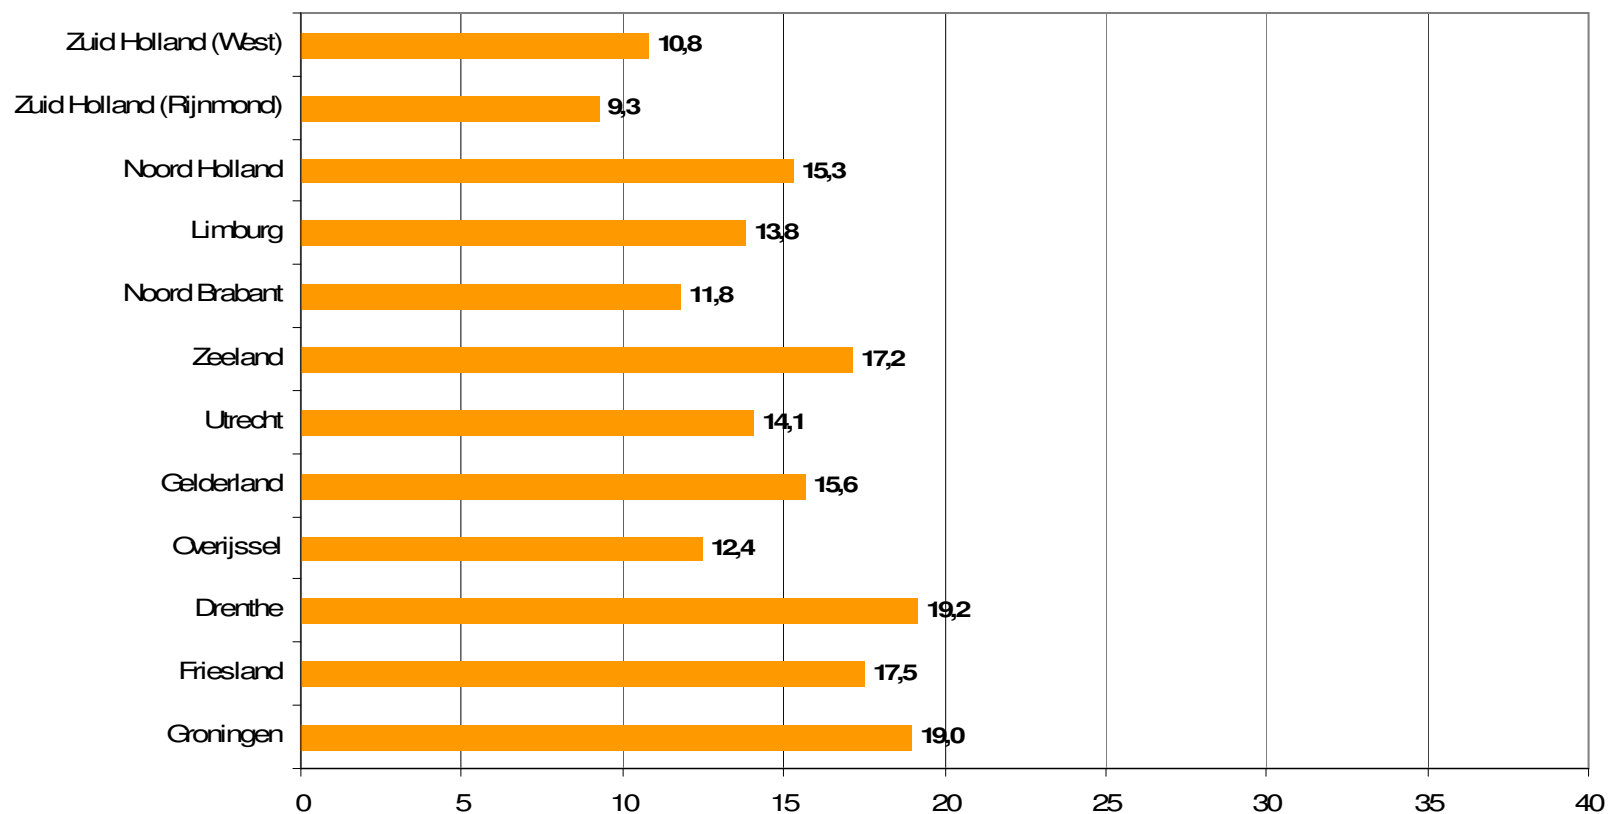

Weekrapport week 20 2010

Bron: SKO, ma-zo

Bron: SKO, ma-zo