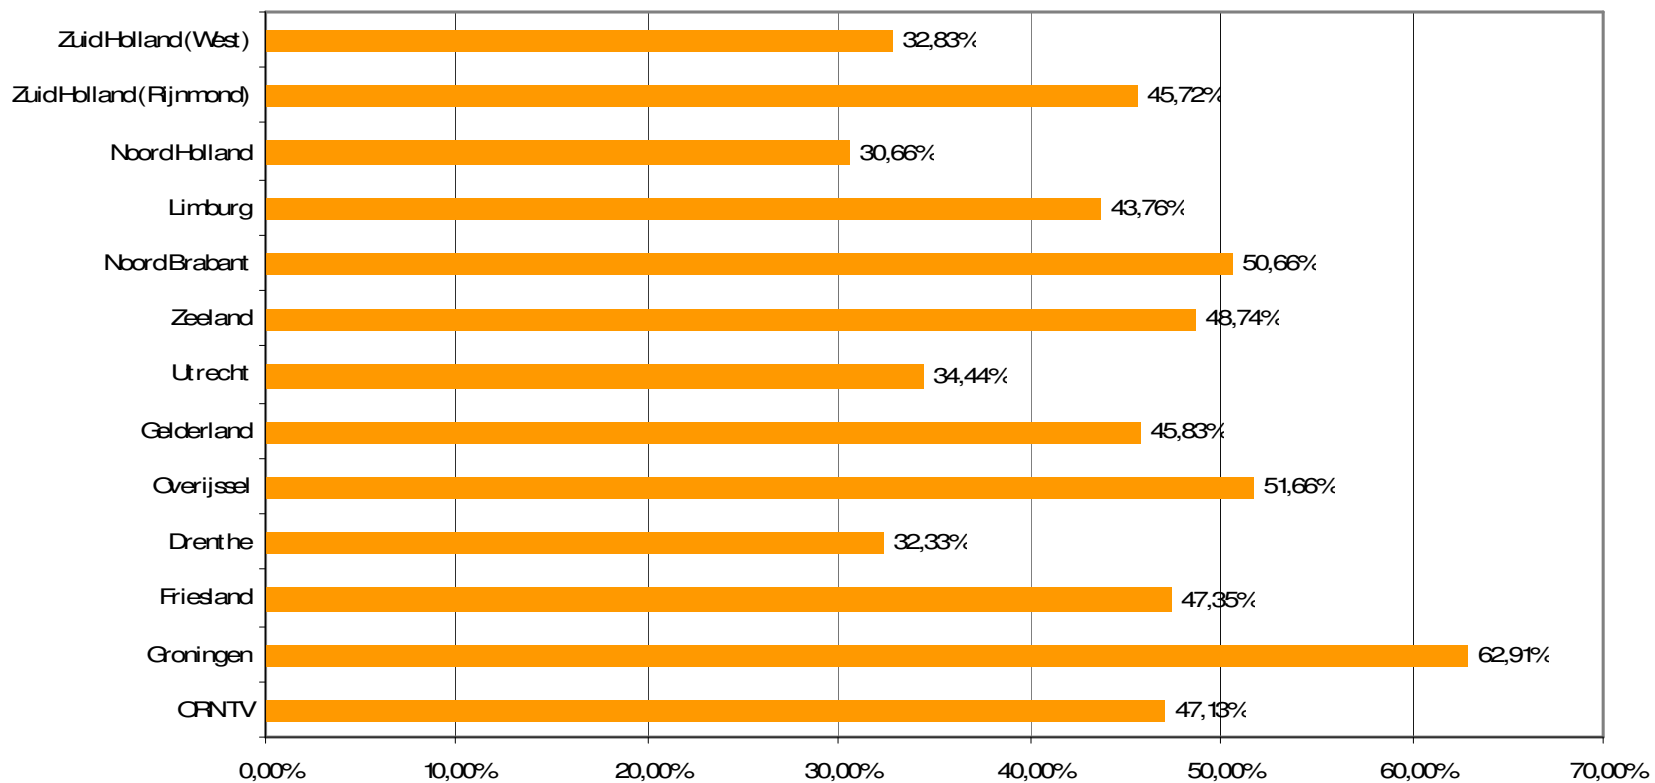

Weekrapport week 21 2010

Bron: SKO, ma-zo

Bron: SKO, ma-zo