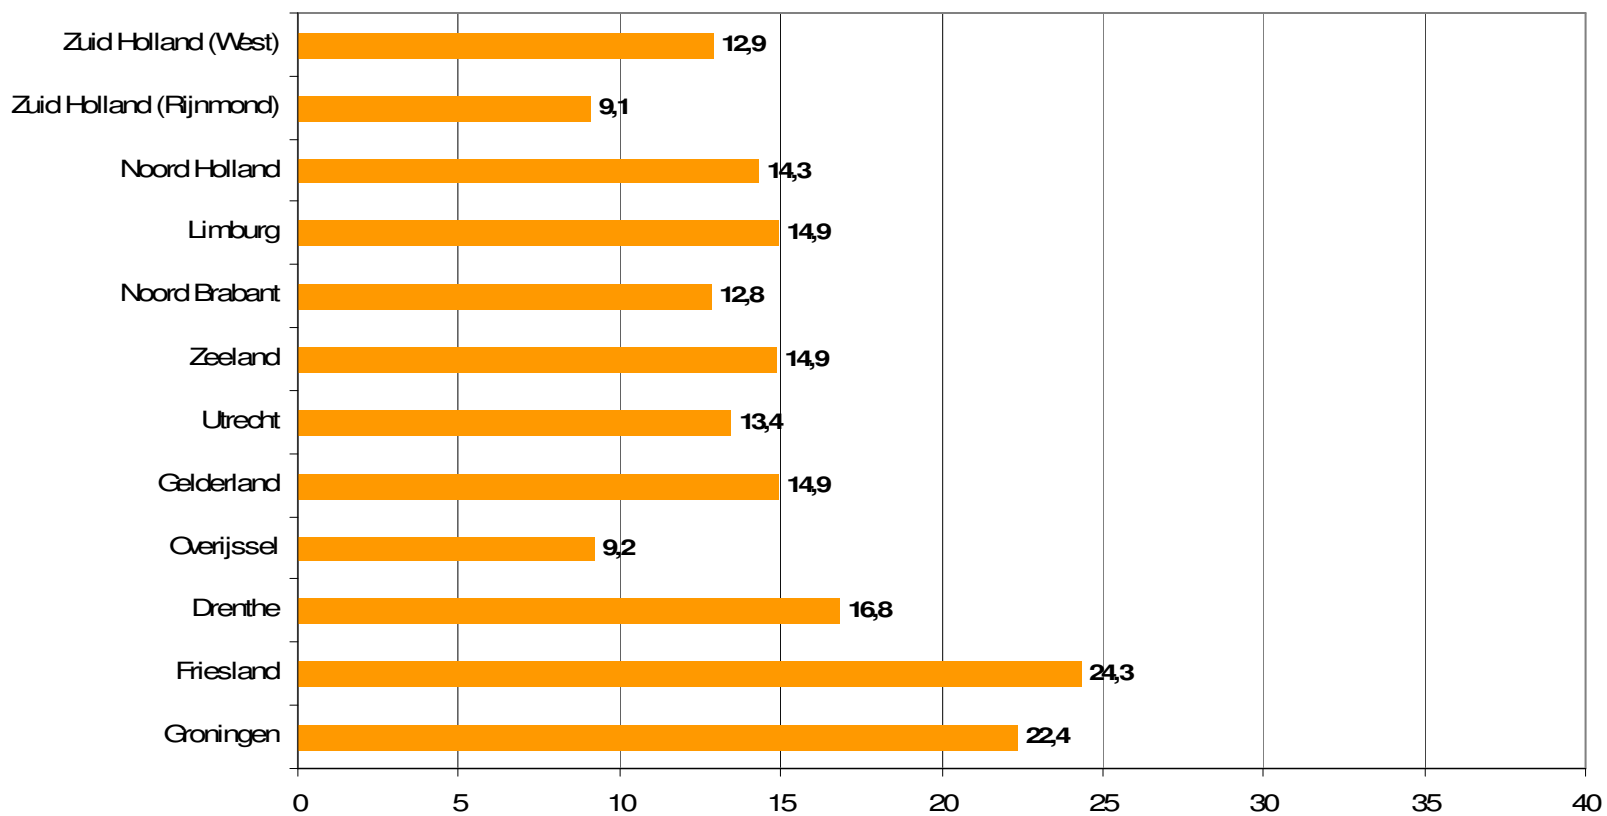

Weekrapport week 21 2010

Bron: SKO, ma-zo

Bron: SKO, ma-zo