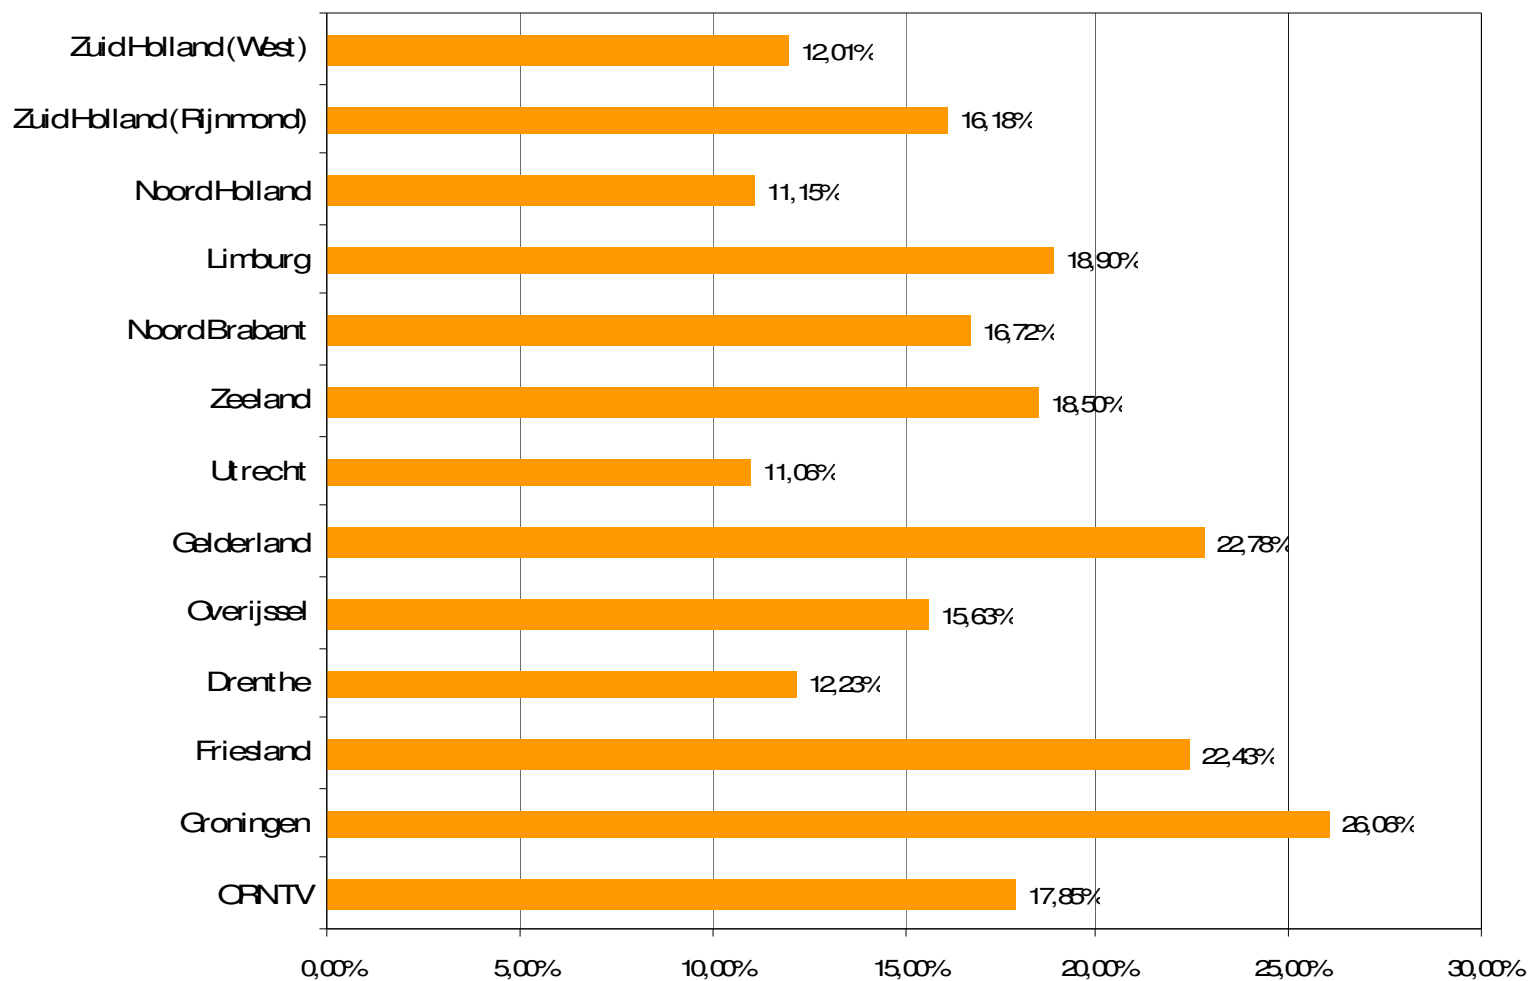

Weekrapport week 21 2010

Bron: SKO, ma-zo

Bron: SKO, ma-zo