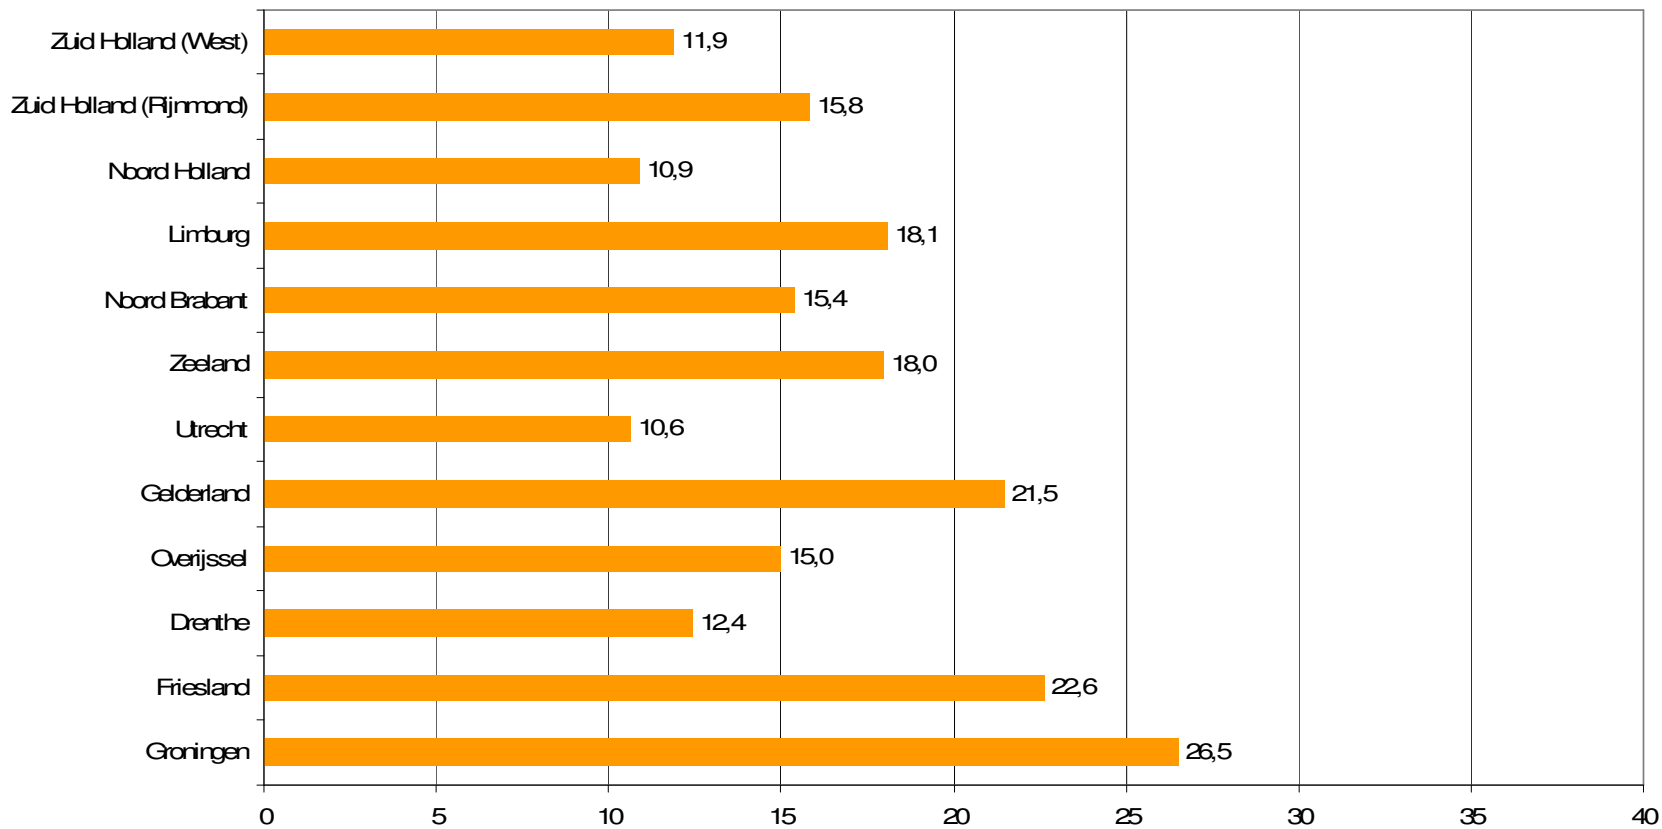

Weekrapport week 21 2010

Bron: SKO, ma-zo

Bron: SKO, ma-zo