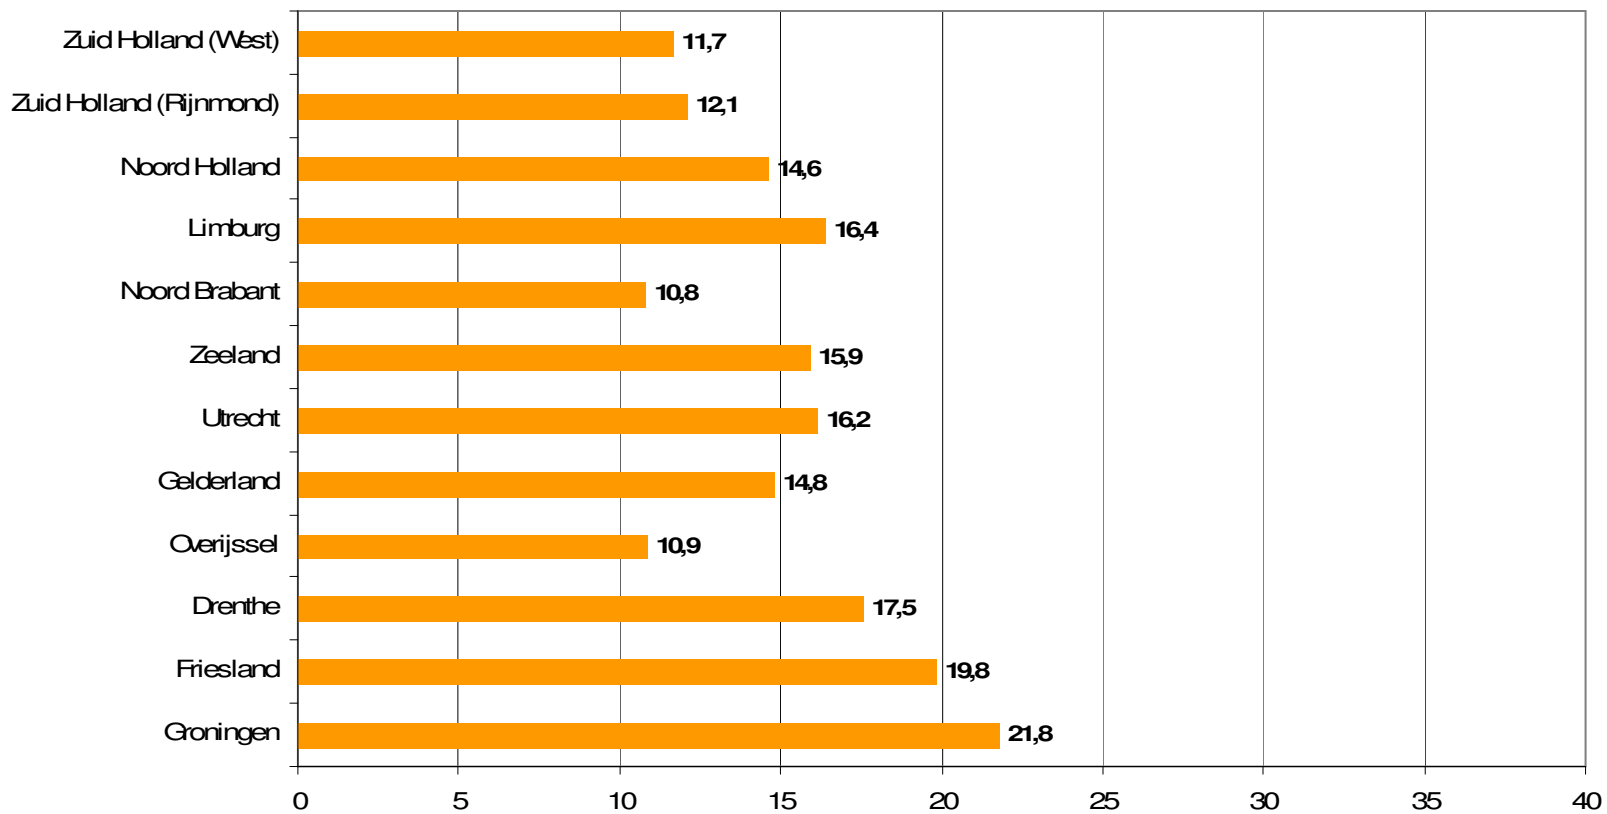

Weekrapport week 22 2010

Bron: SKO, ma-zo

Bron: SKO, ma-zo