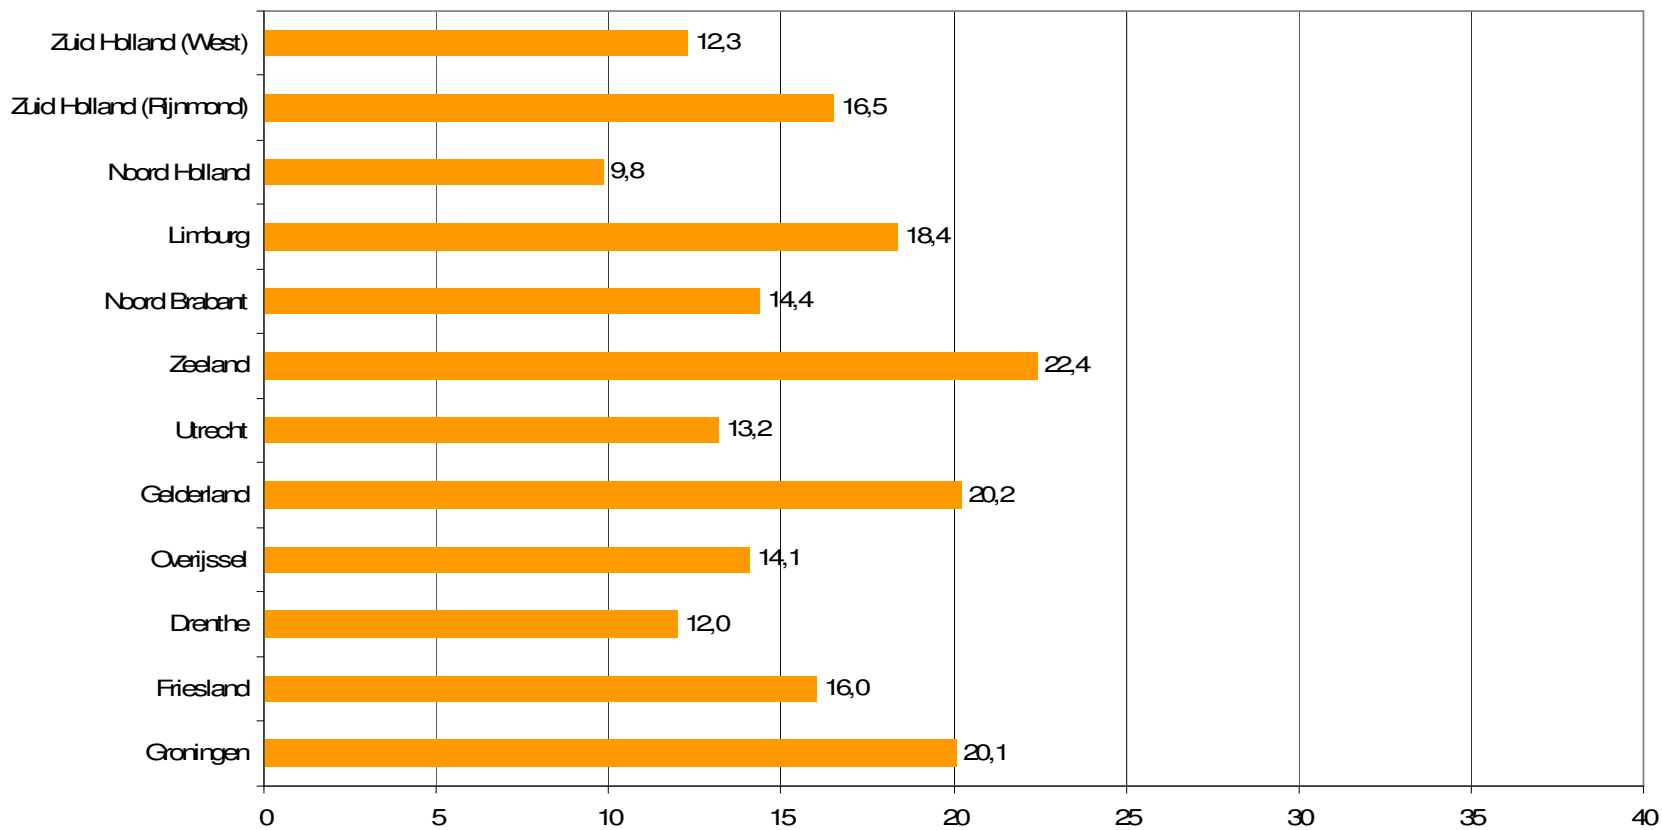

Weekrapport week 22 2010

Bron: SKO, ma-zo

Bron: SKO, ma-zo