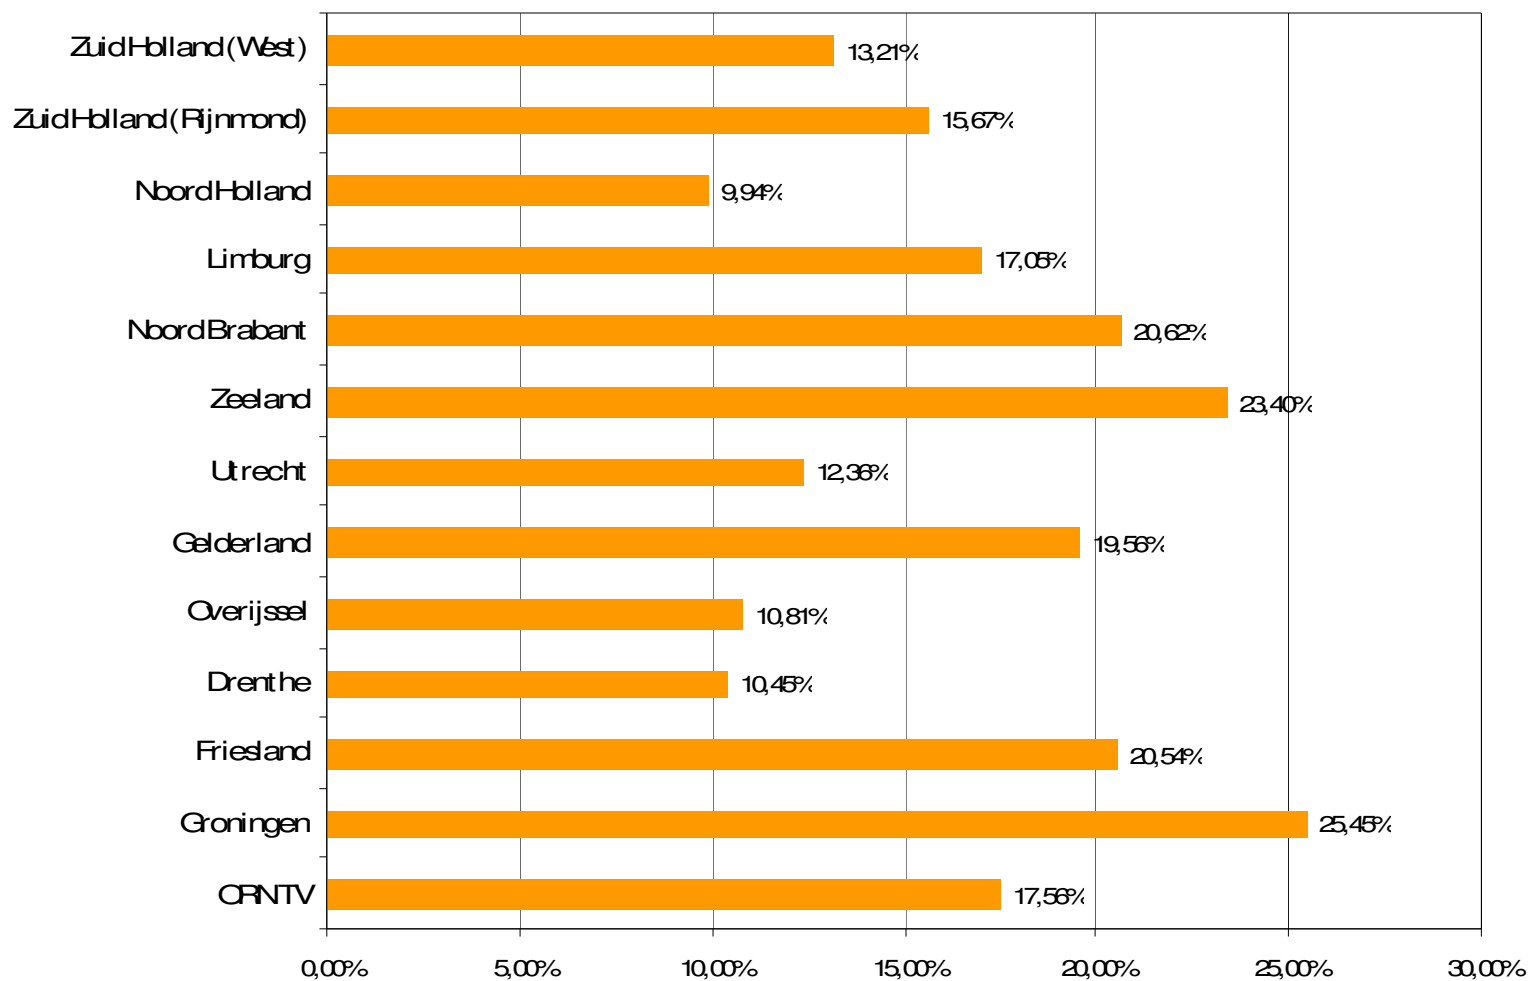

Weekrapport week 24 2010

Bron: SKO, ma-zo

Bron: SKO, ma-zo