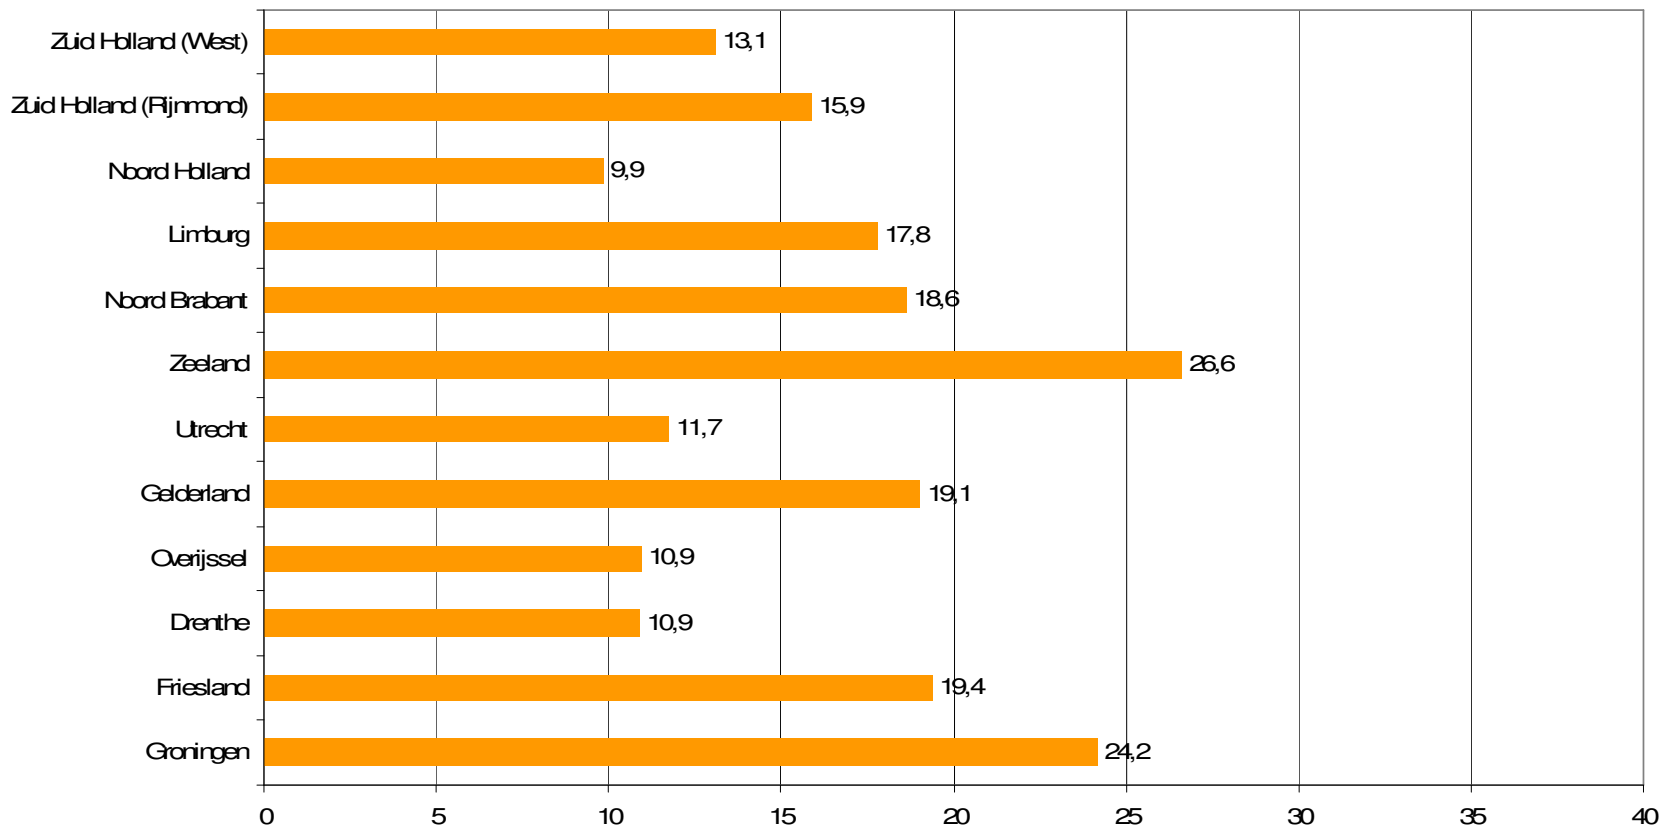

Weekrapport week 24 2010

Bron: SKO, ma-zo

Bron: SKO, ma-zo