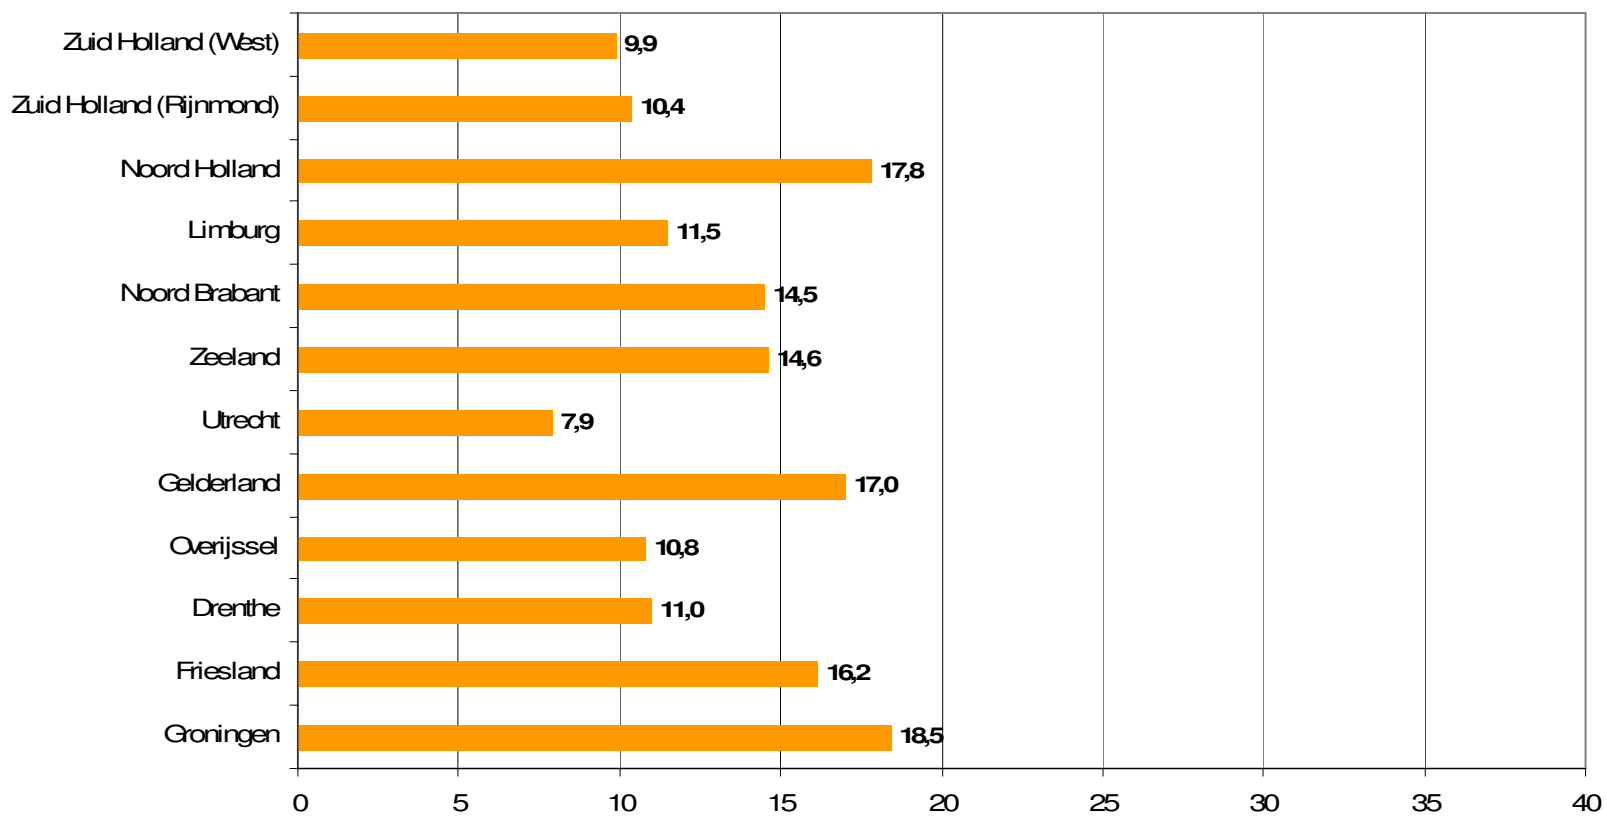

Weekrapport week 24 2010

Bron: SKO, ma-zo

Bron: SKO, ma-zo