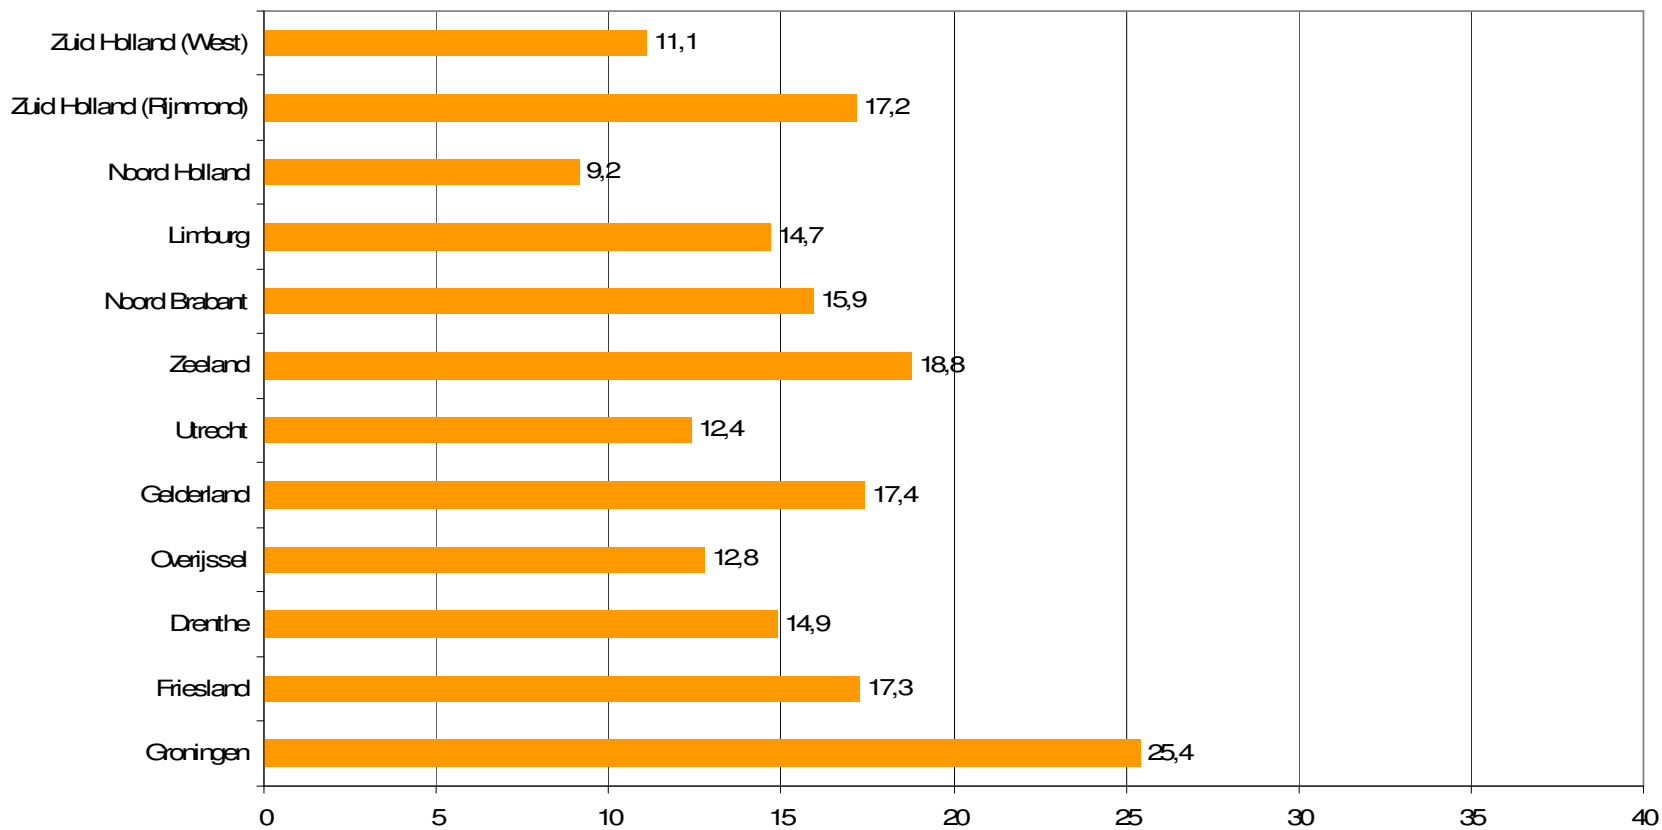

# Weekrapport week 25 2010

Bron: SKO, ma-zo

Bron: SKO, ma-zo