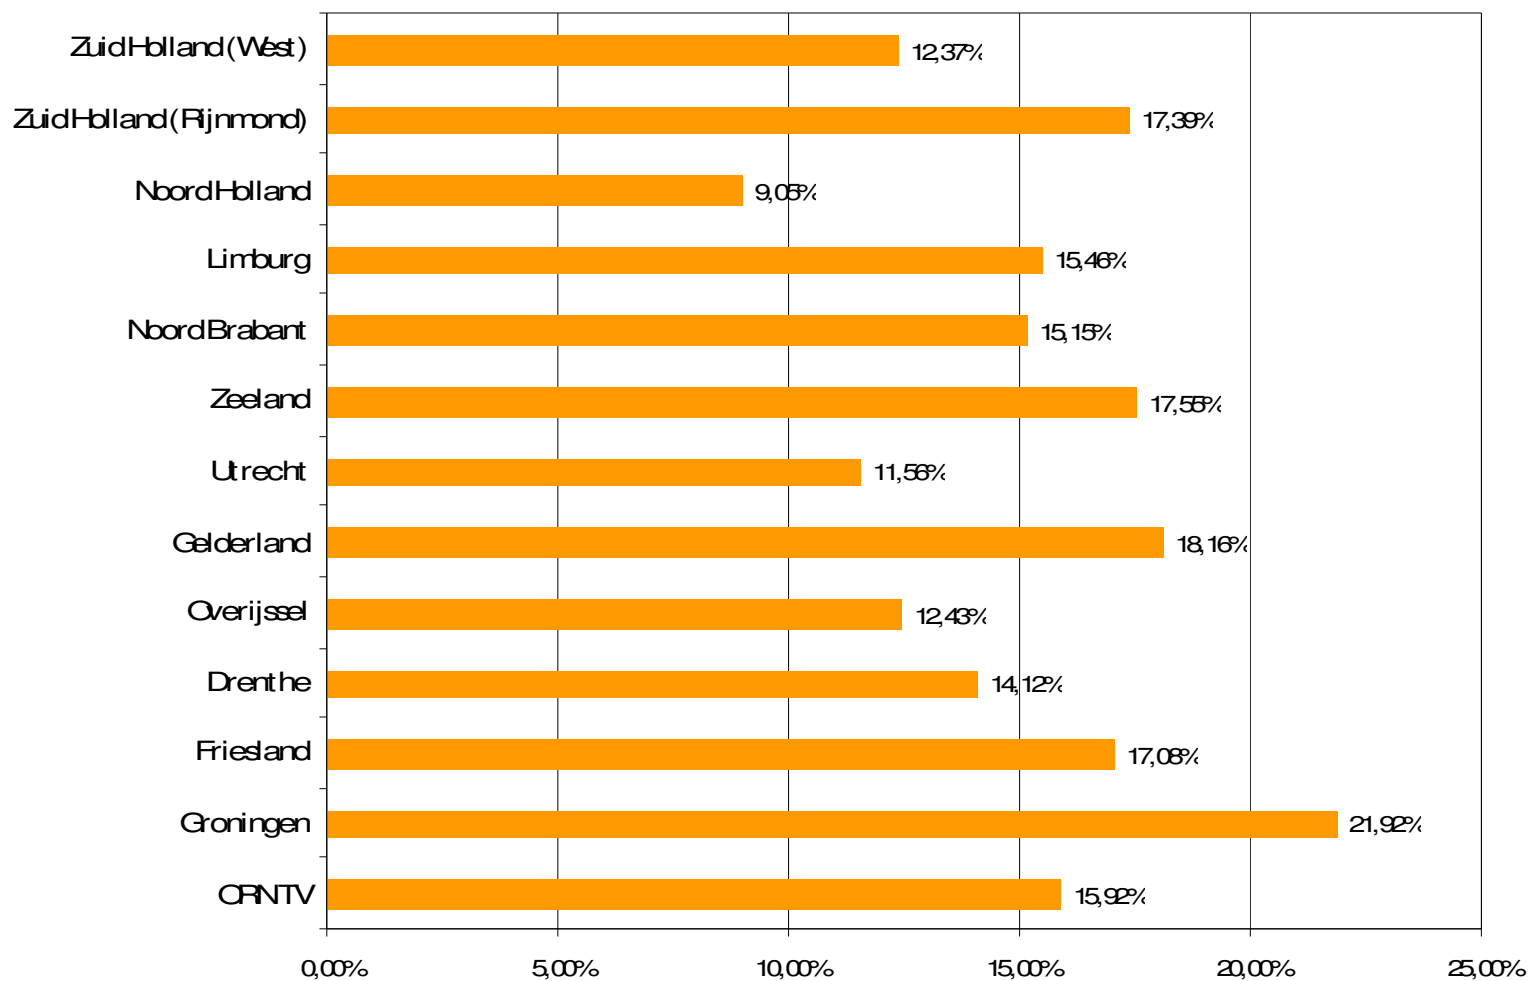

# Weekrapport week 25 2010

Bron: SKO, ma-zo

Bron: SKO, ma-zo