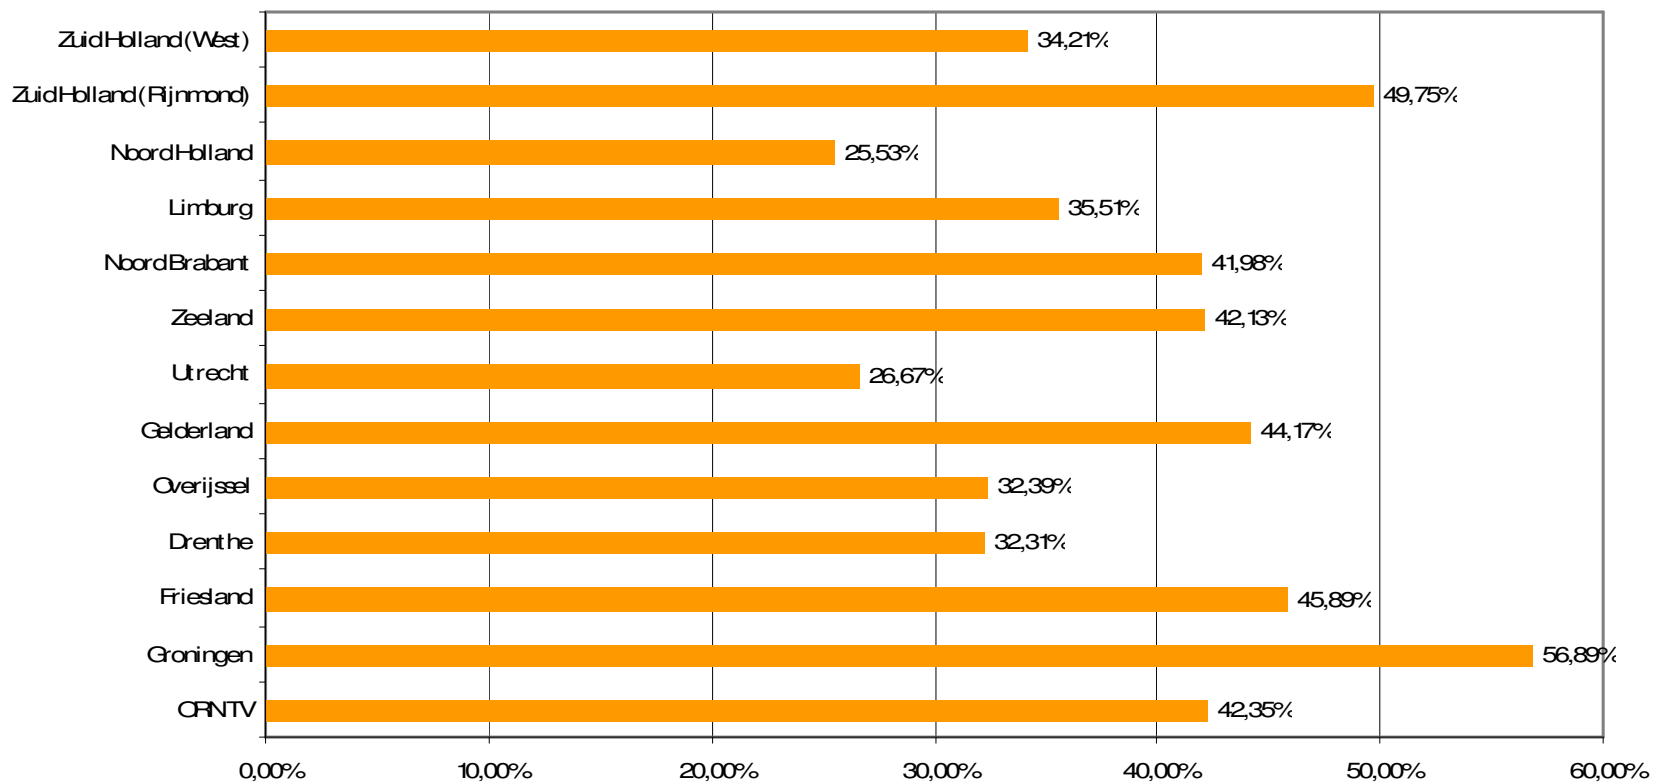

# Weekrapport week 25 2010

Bron: SKO, ma-zo

Bron: SKO, ma-zo