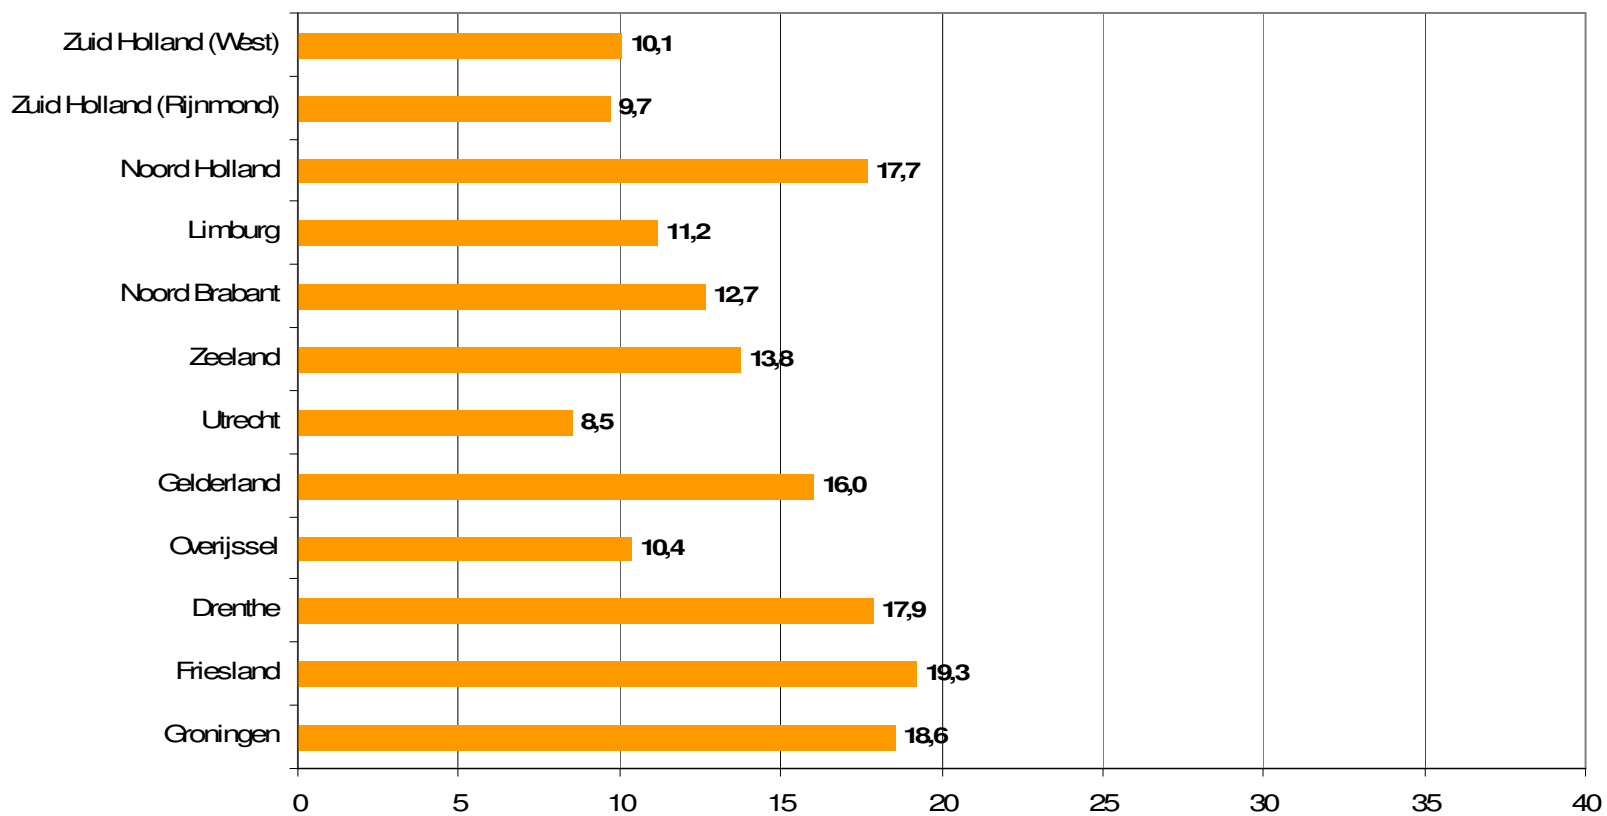

# Weekrapport week 25 2010

Bron: SKO, ma-zo

Bron: SKO, ma-zo