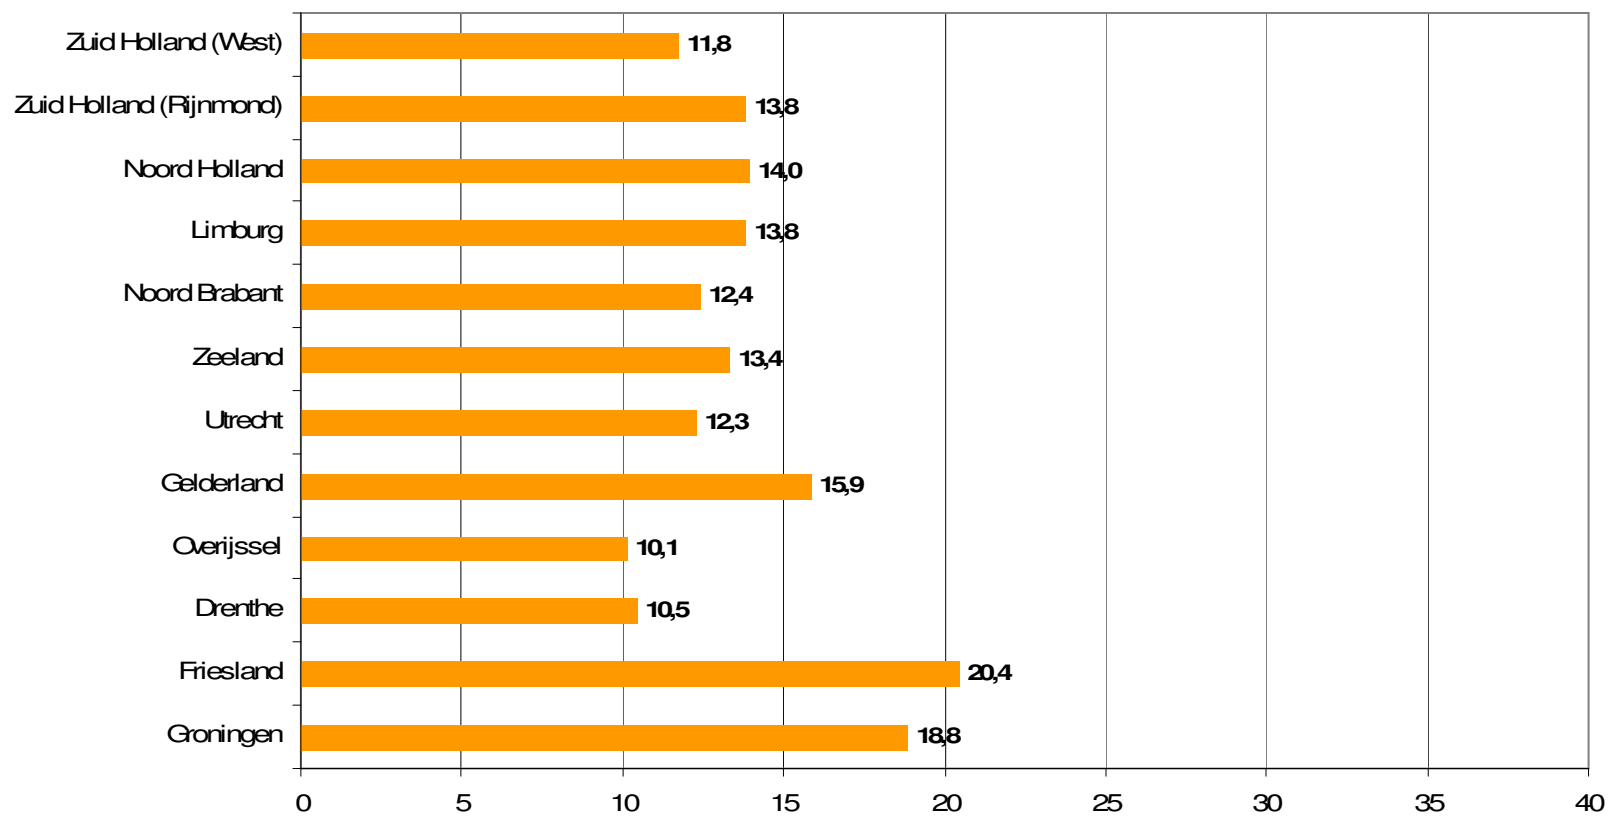

Weekrapport week 26 2010

Bron: SKO, ma-zo

Bron: SKO, ma-zo