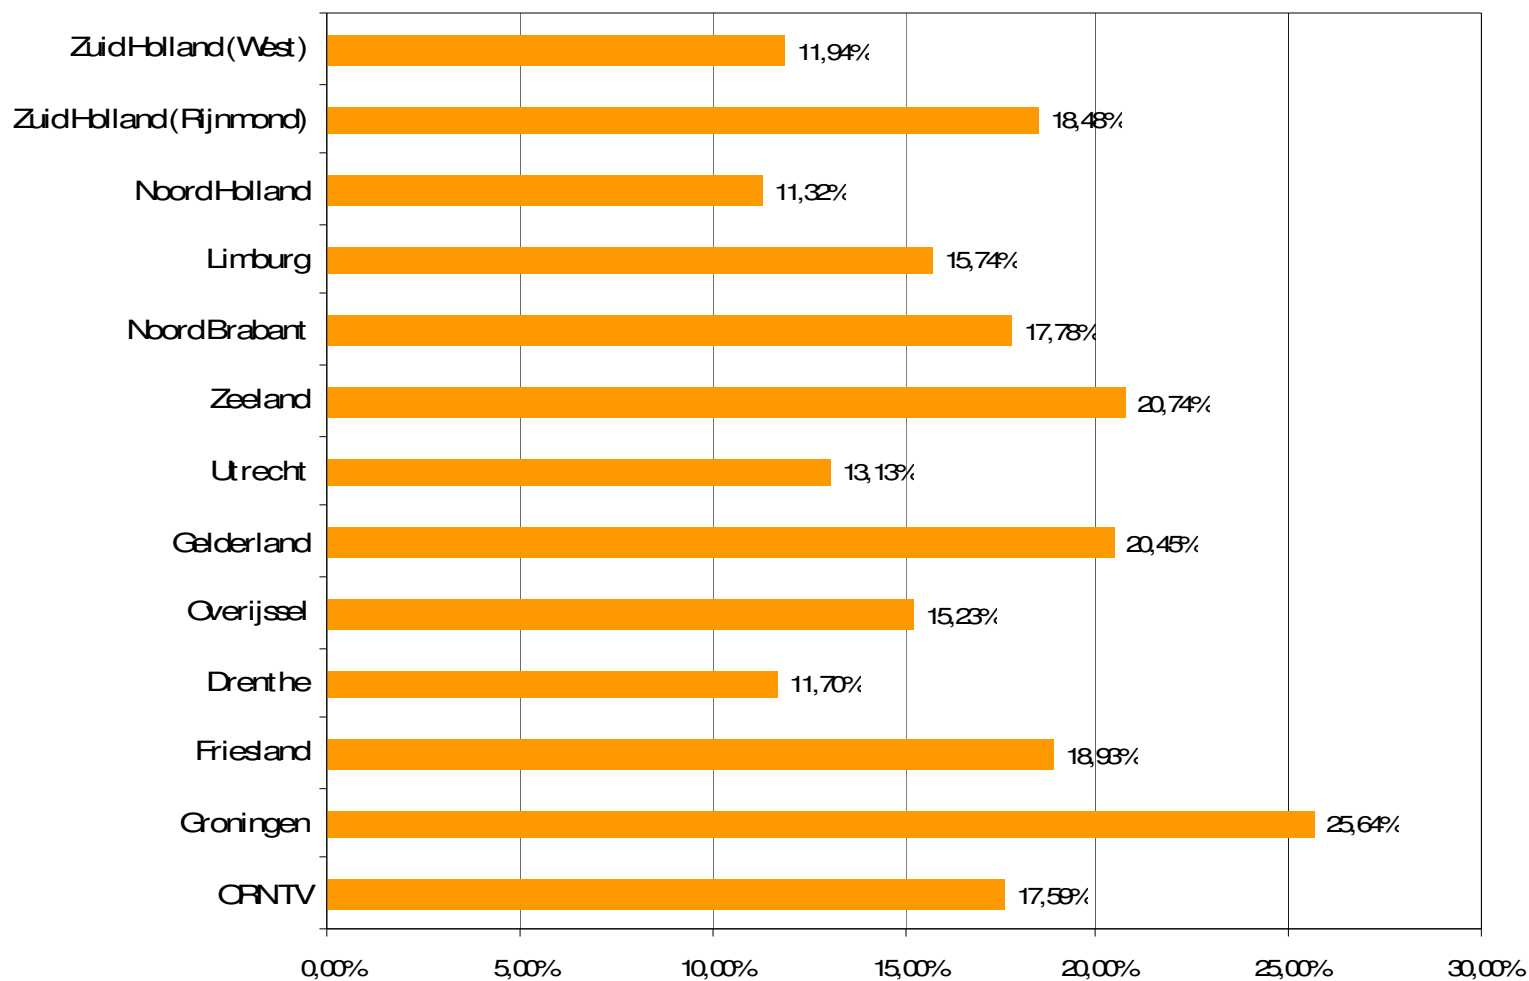

Weekrapport week 26 2010

Bron: SKO, ma-zo

Bron: SKO, ma-zo