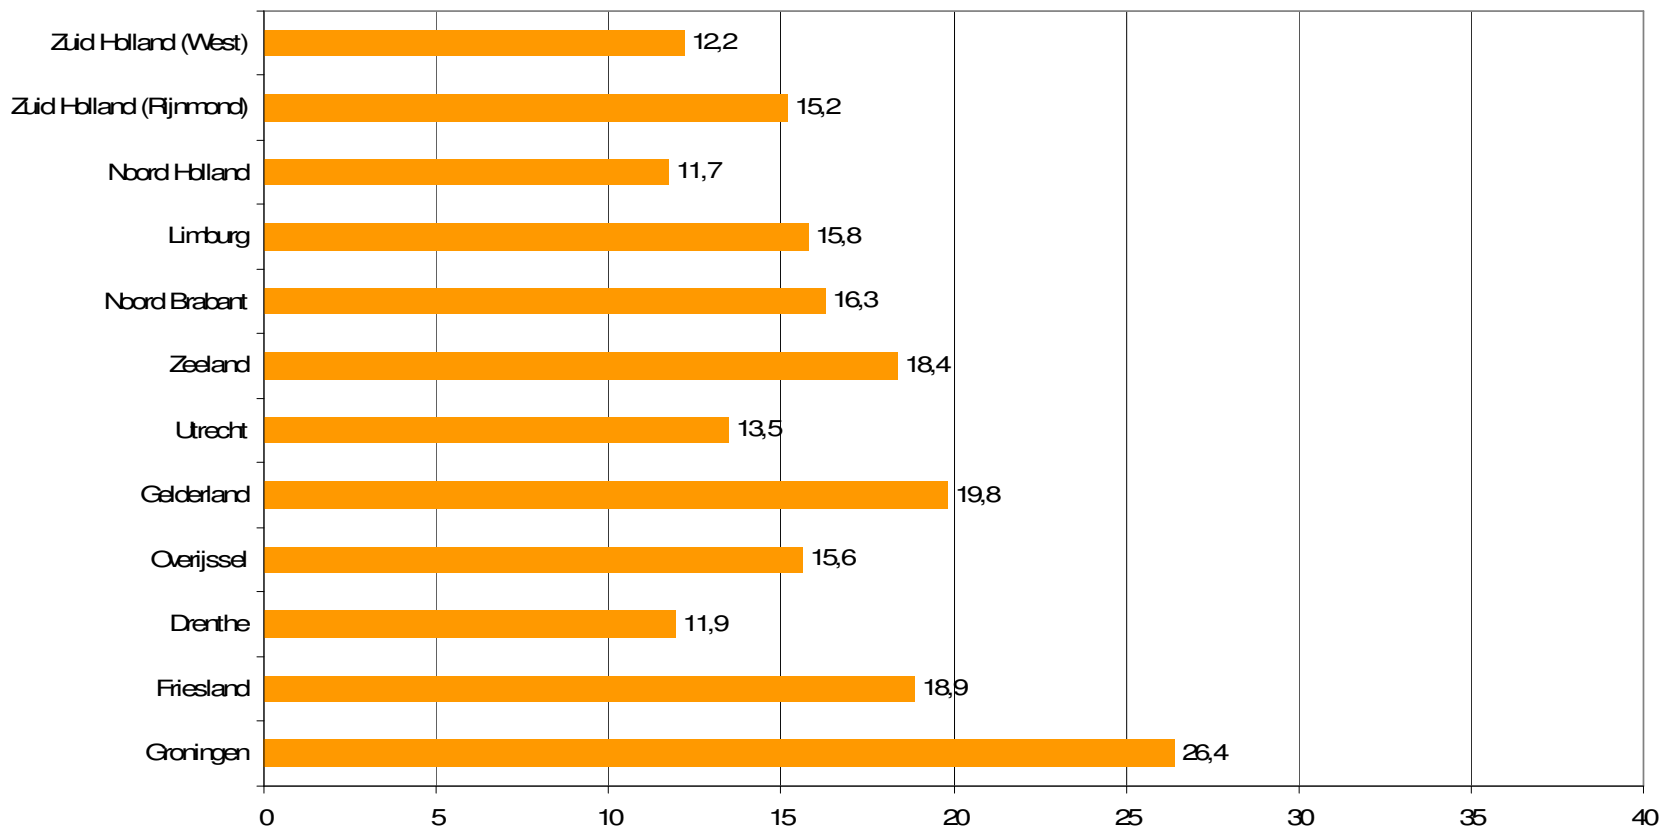

Weekrapport week 26 2010

Bron: SKO, ma-zo

Bron: SKO, ma-zo