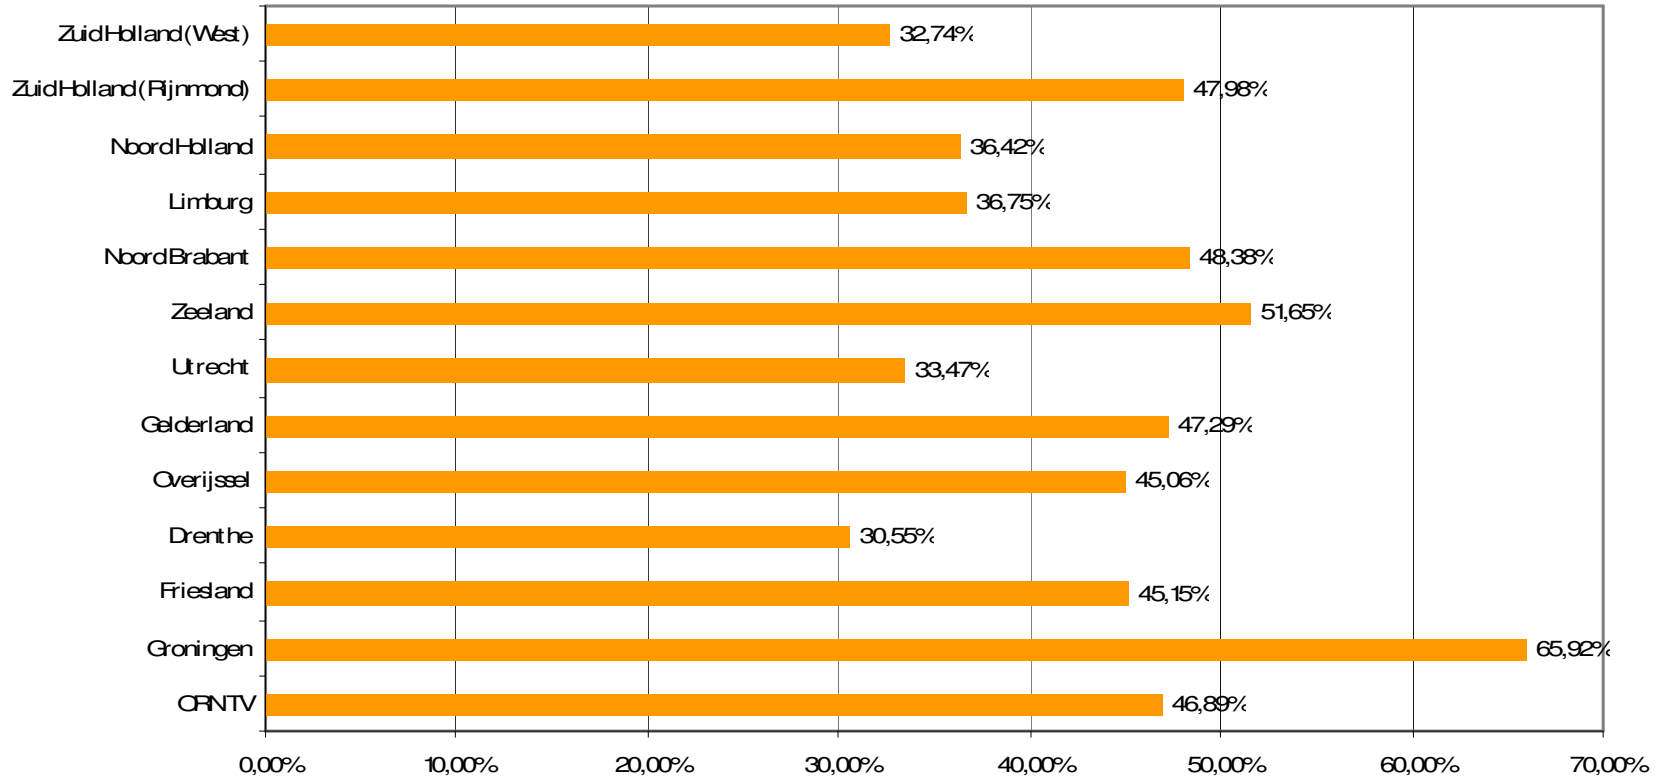

Weekrapport week 26 2010

Bron: SKO, ma-zo

Bron: SKO, ma-zo