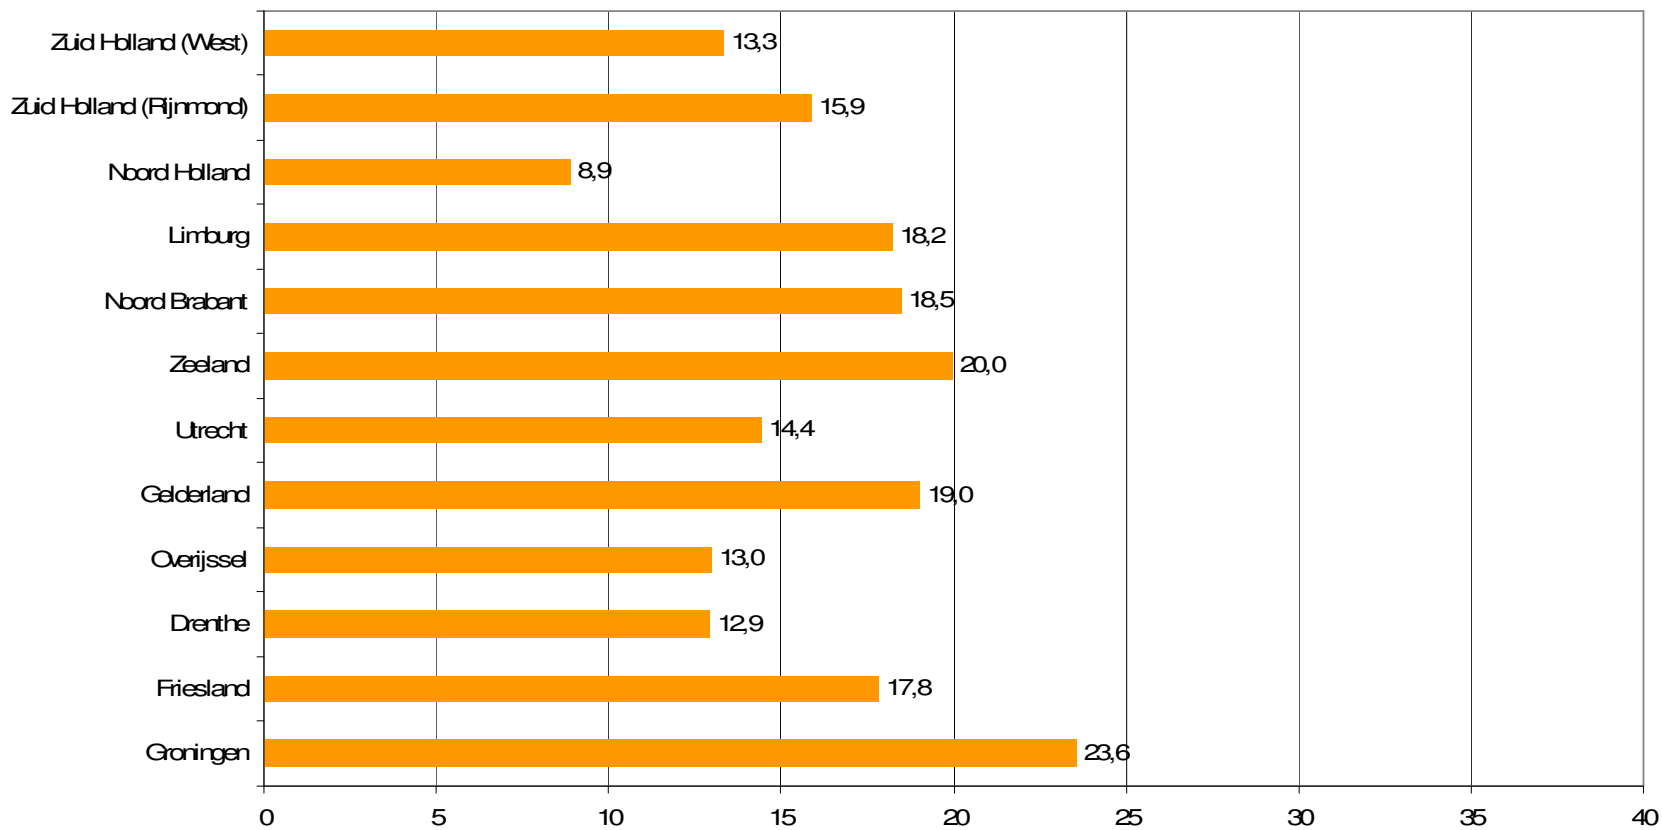

Weekrapport week 27 2010

Bron: SKO, ma-zo

Bron: SKO, ma-zo