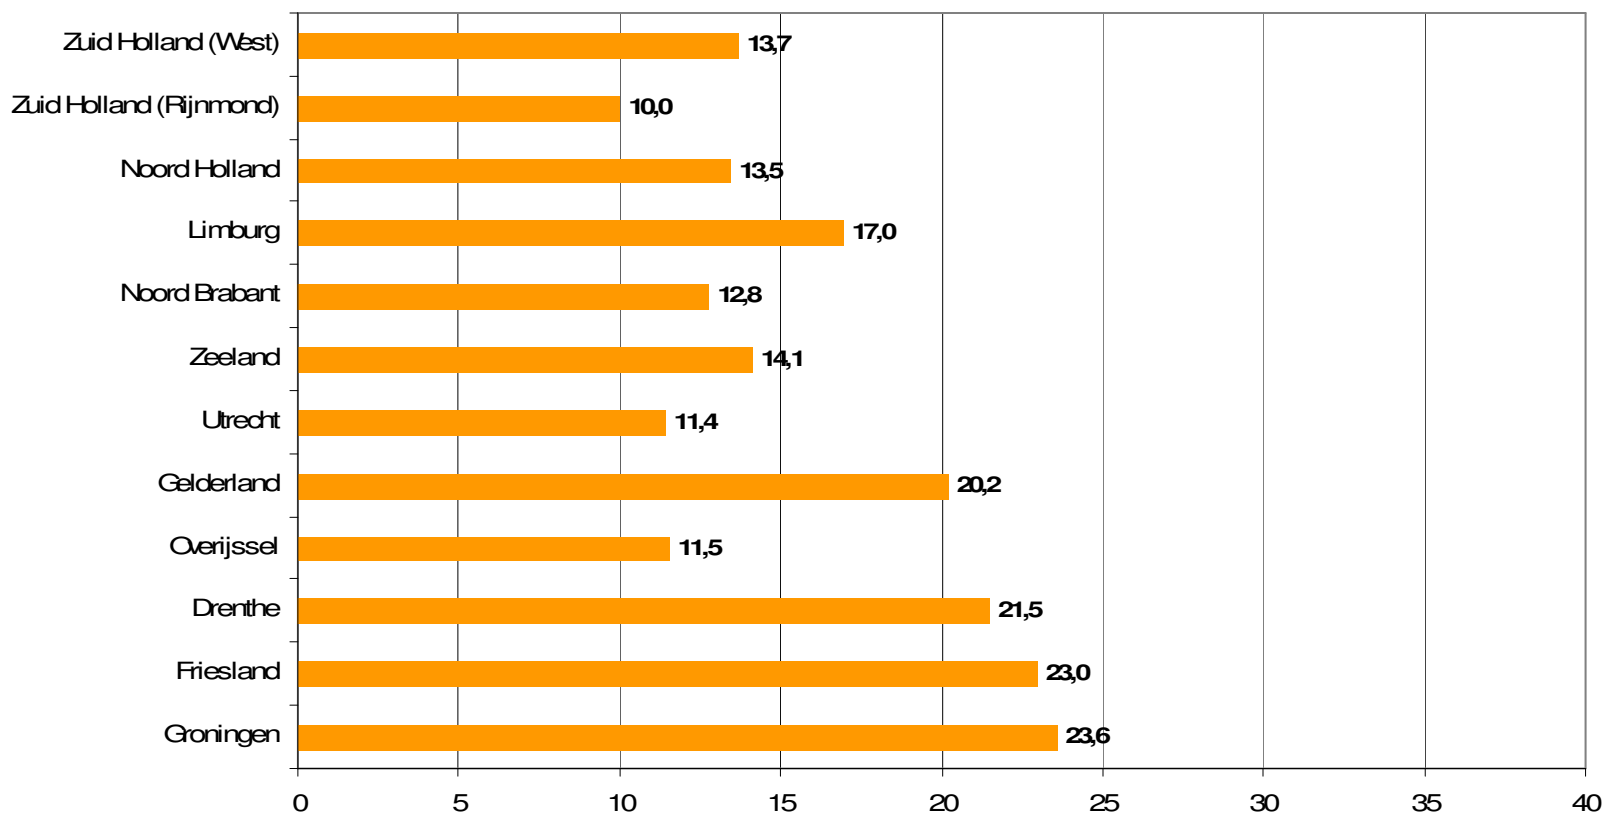

Weekrapport week 28 2010

Bron: SKO, ma-zo

Bron: SKO, ma-zo