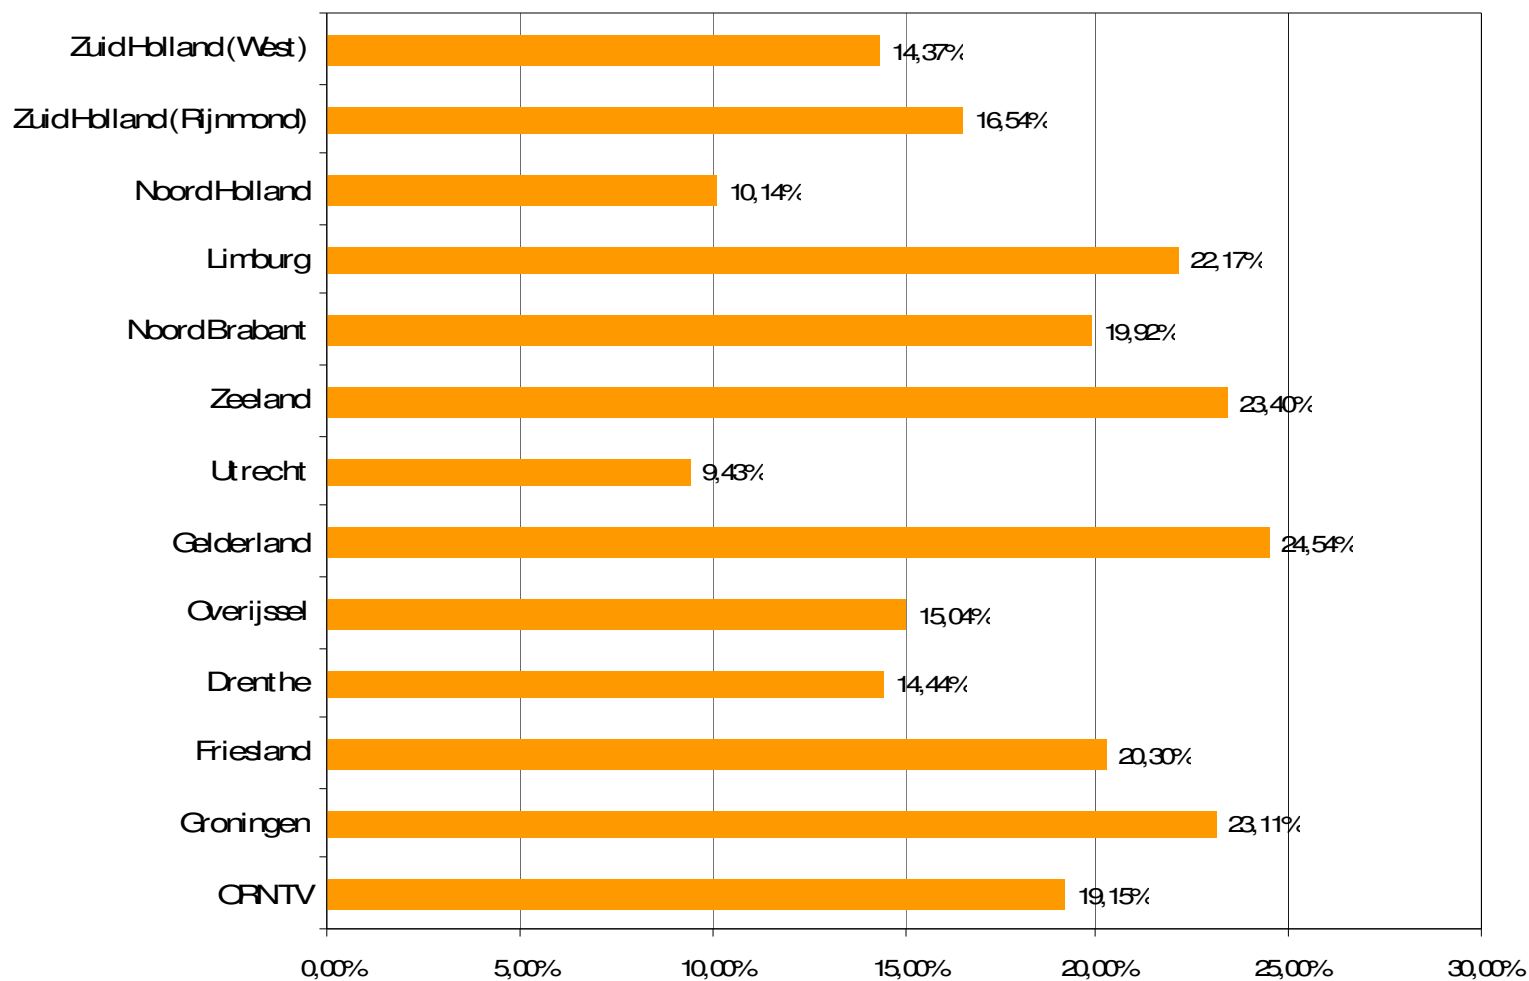

Weekrapport week 28 2010

Bron: SKO, ma-zo

Bron: SKO, ma-zo