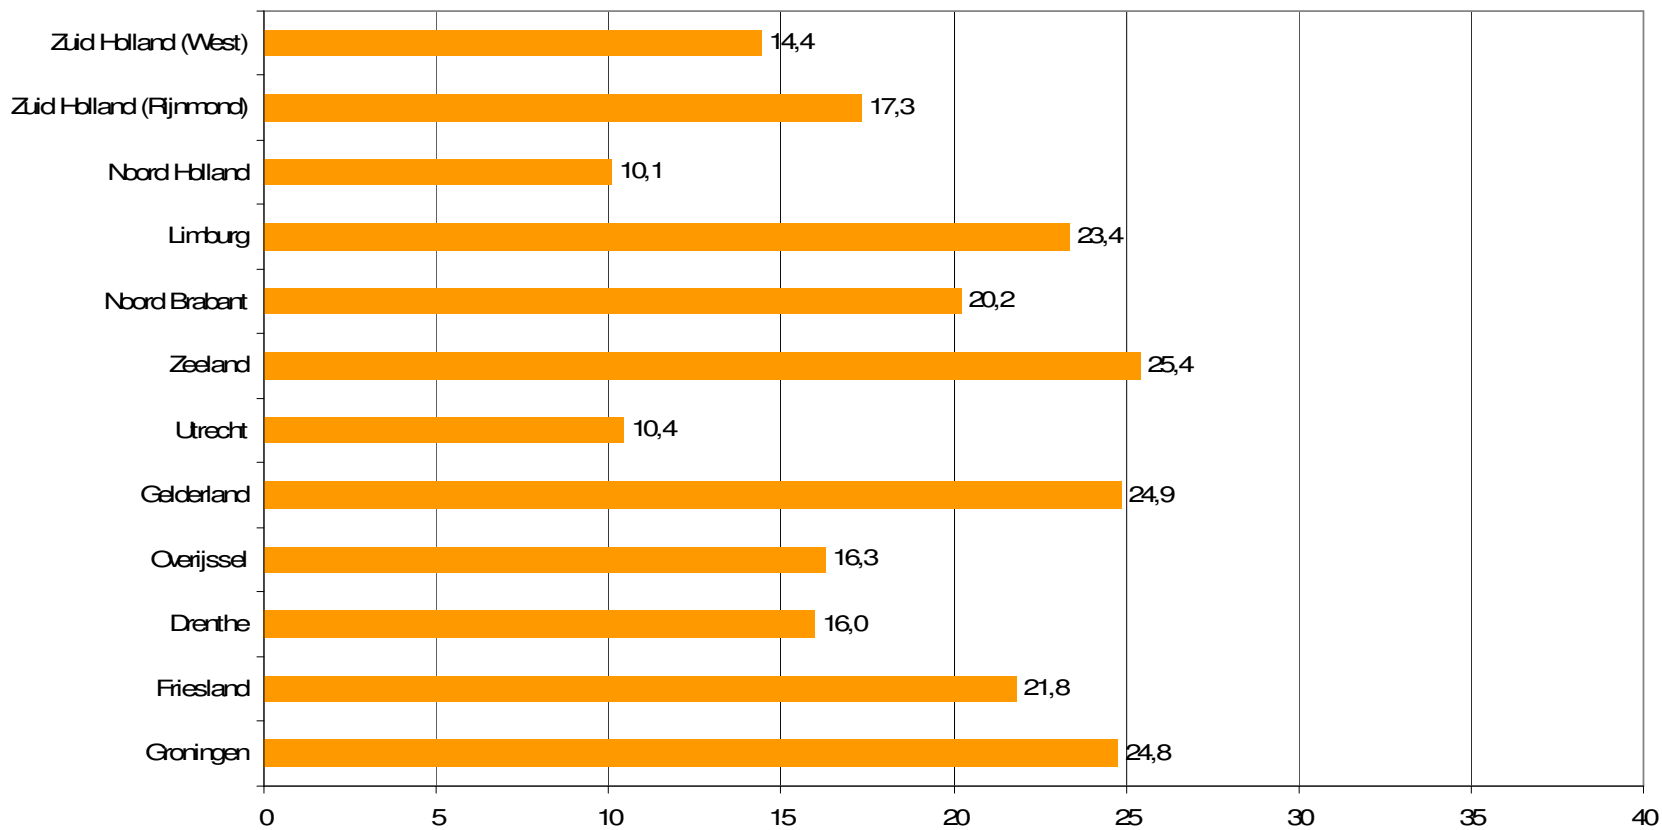

Weekrapport week 28 2010

Bron: SKO, ma-zo

Bron: SKO, ma-zo