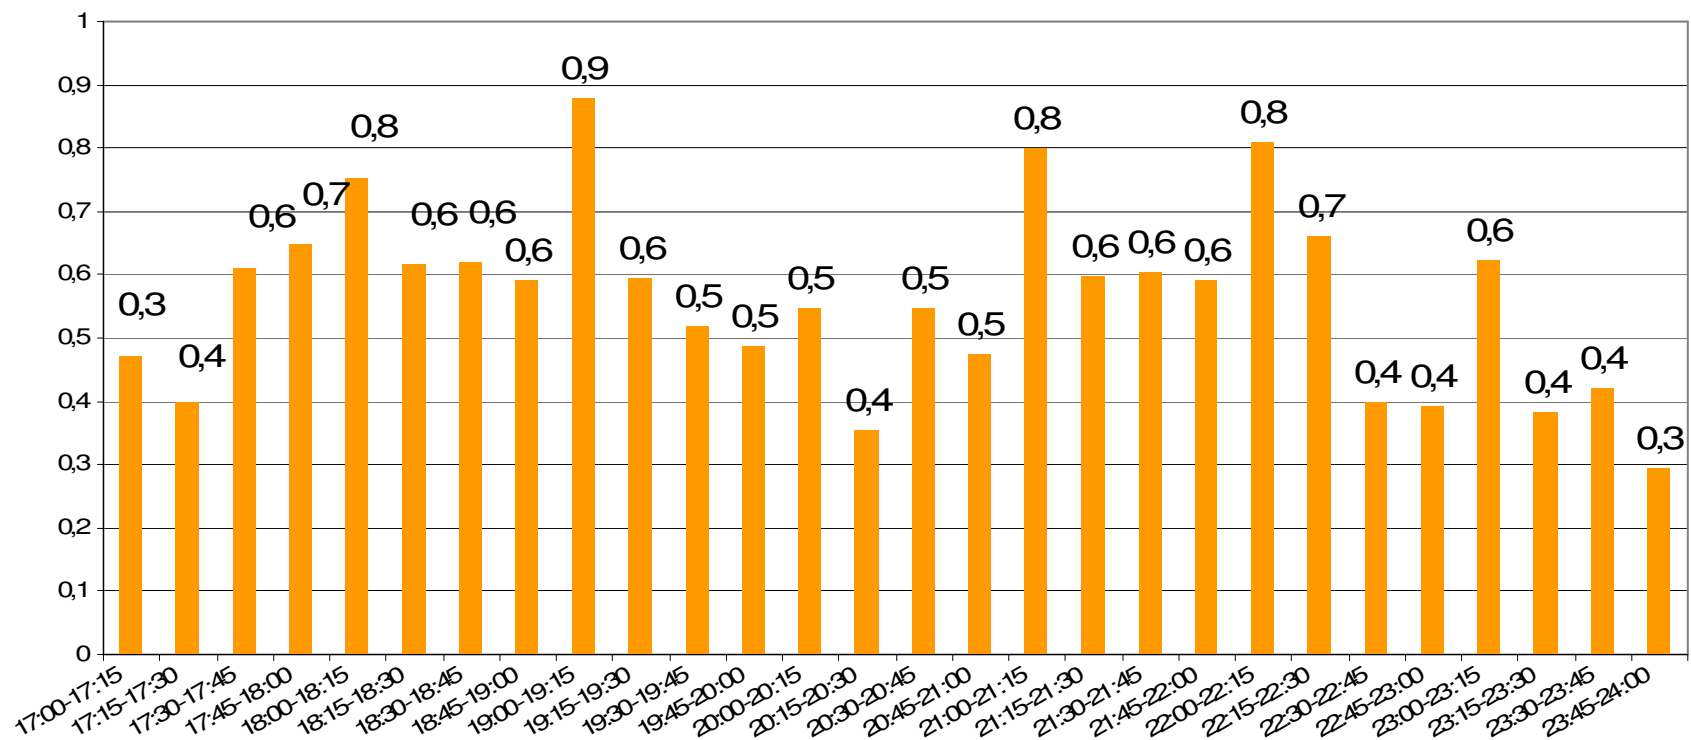

Weekrapport week 28 2010

Bron: SKO, ma-zo

Bron: SKO, ma-zo