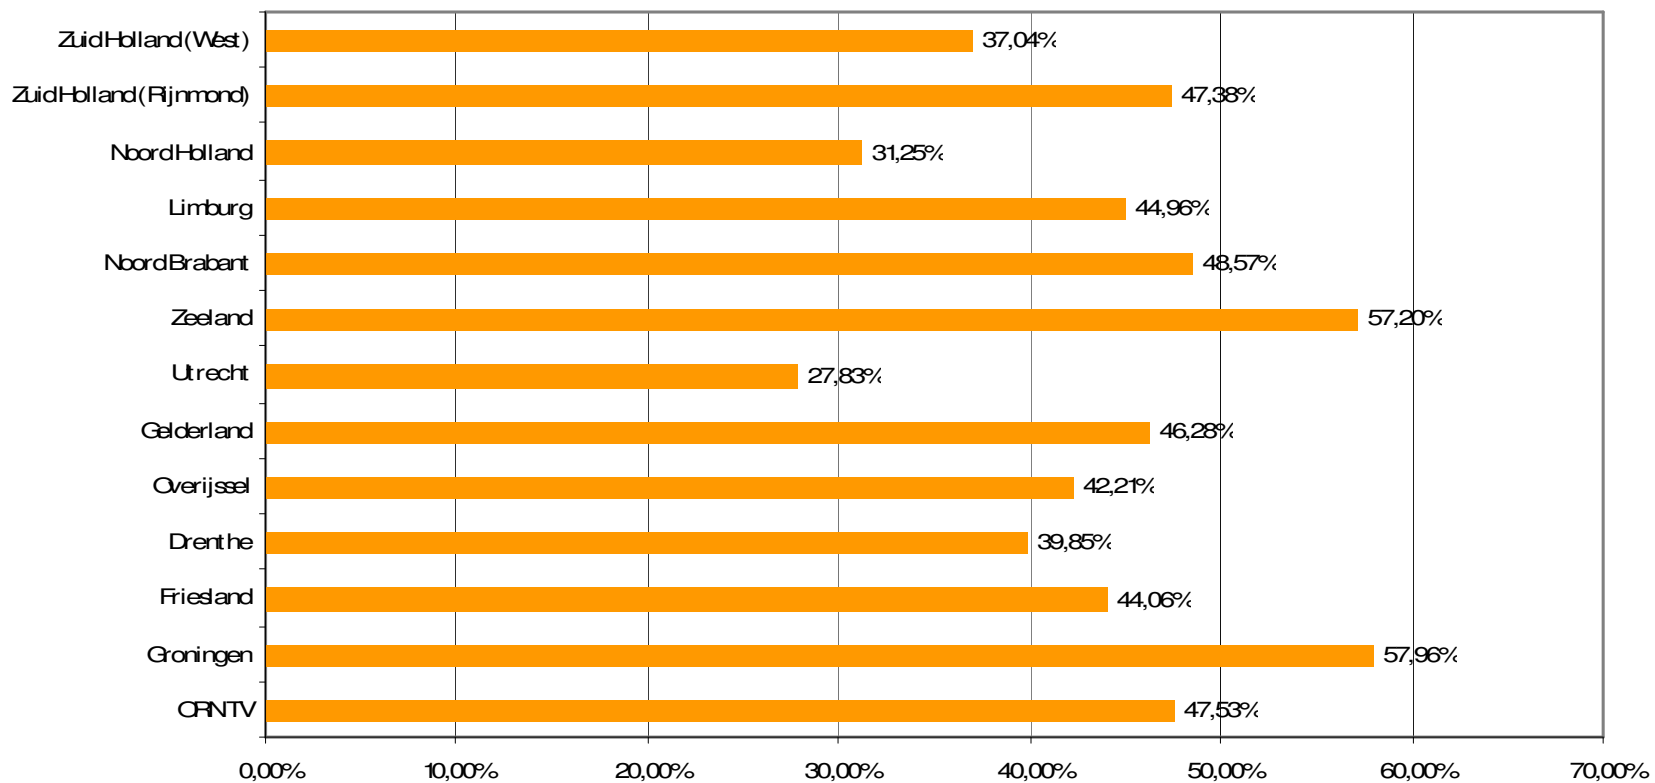

Weekrapport week 28 2010

Bron: SKO, ma-zo

Bron: SKO, ma-zo