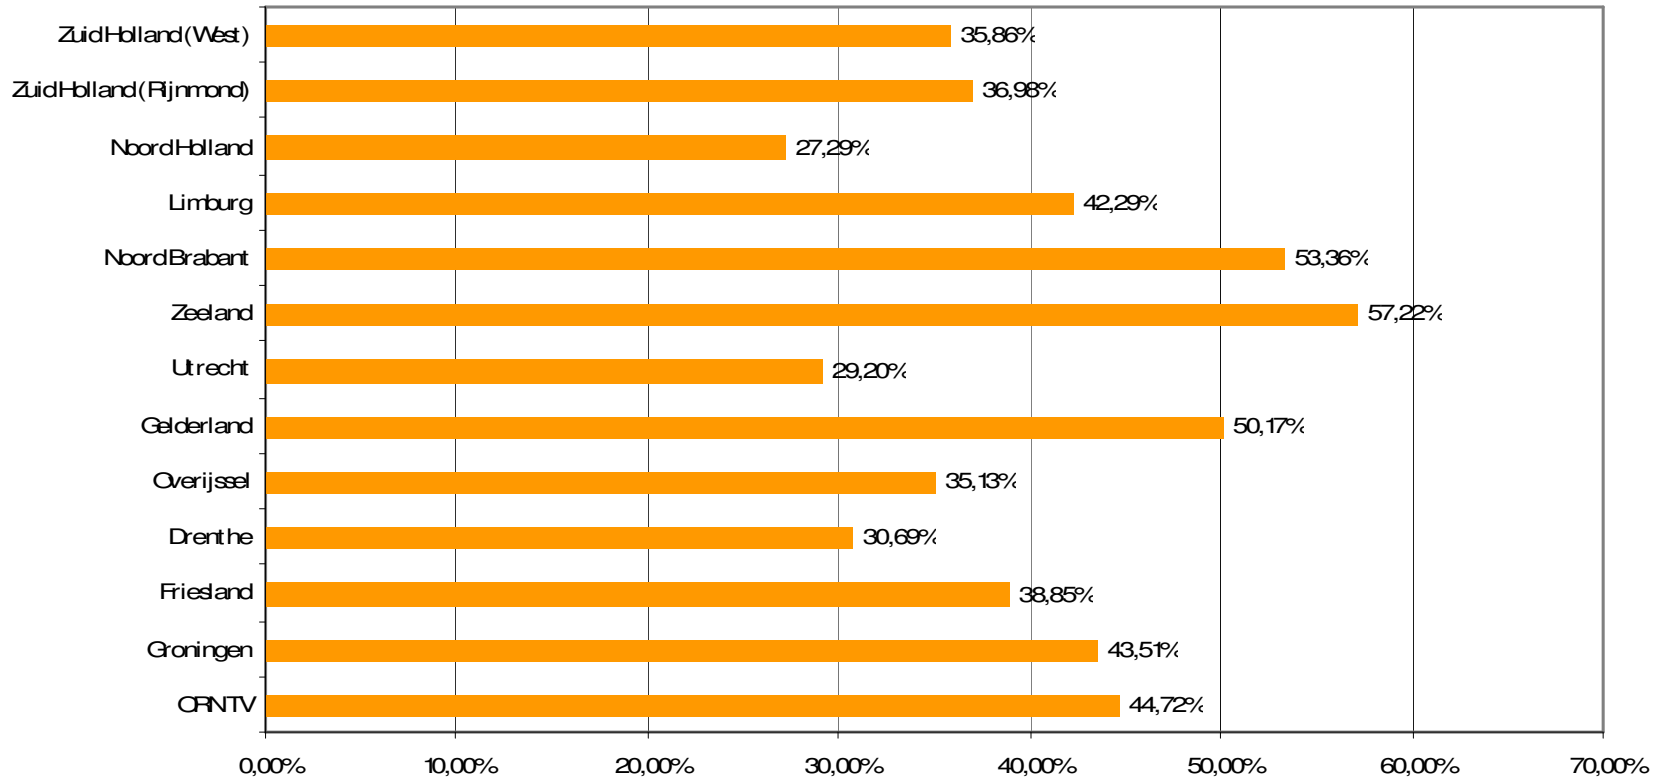

Weekrapport week 29 2010

Bron: SKO, ma-zo

Bron: SKO, ma-zo