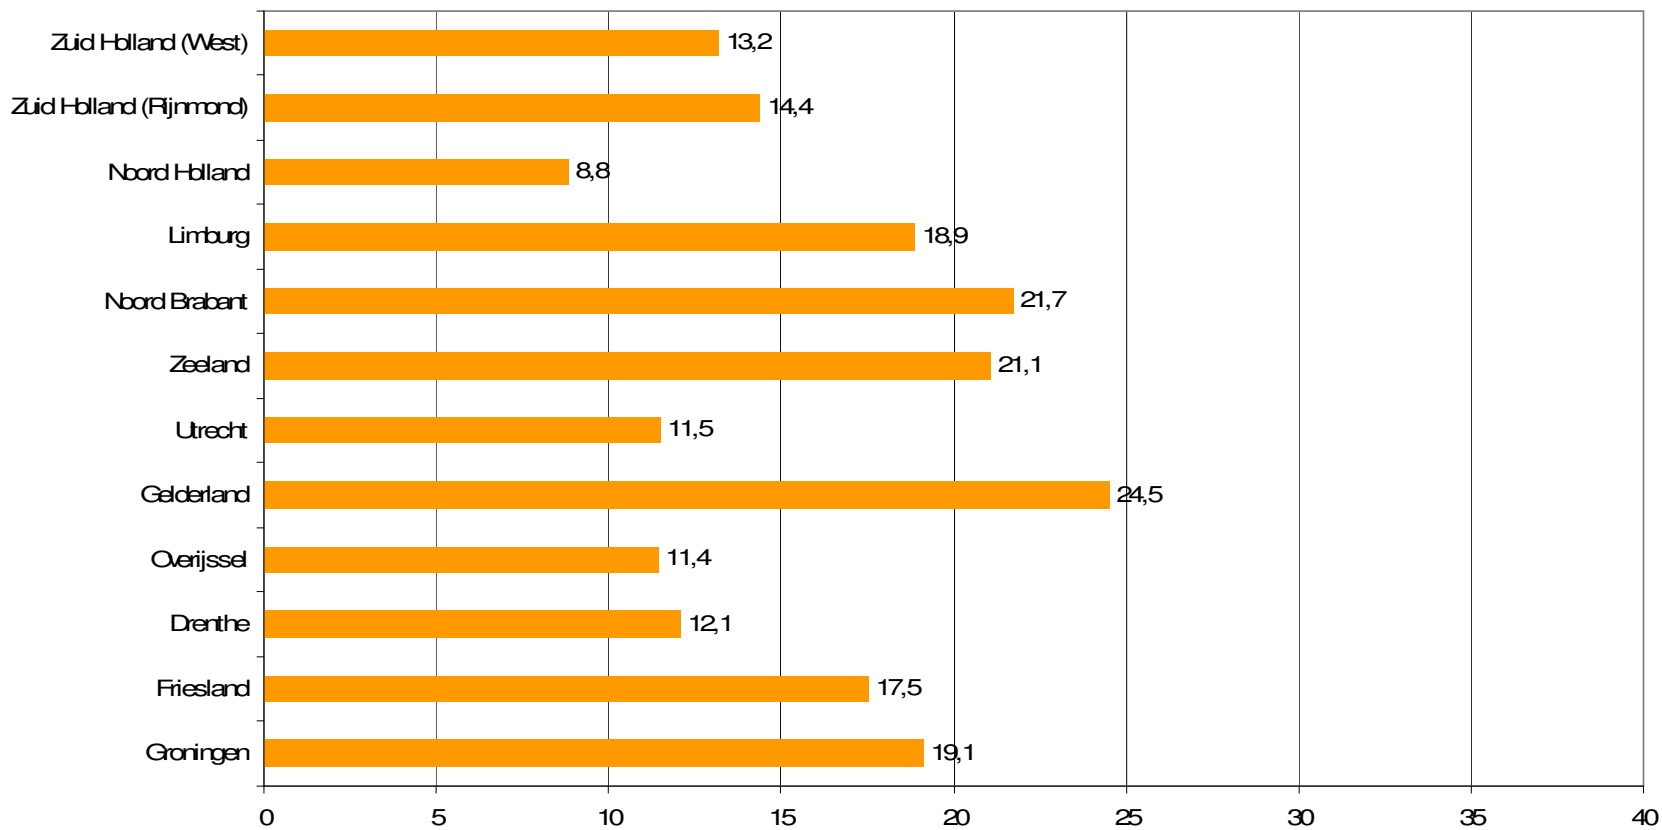

Weekrapport week 29 2010

Bron: SKO, ma-zo

Bron: SKO, ma-zo