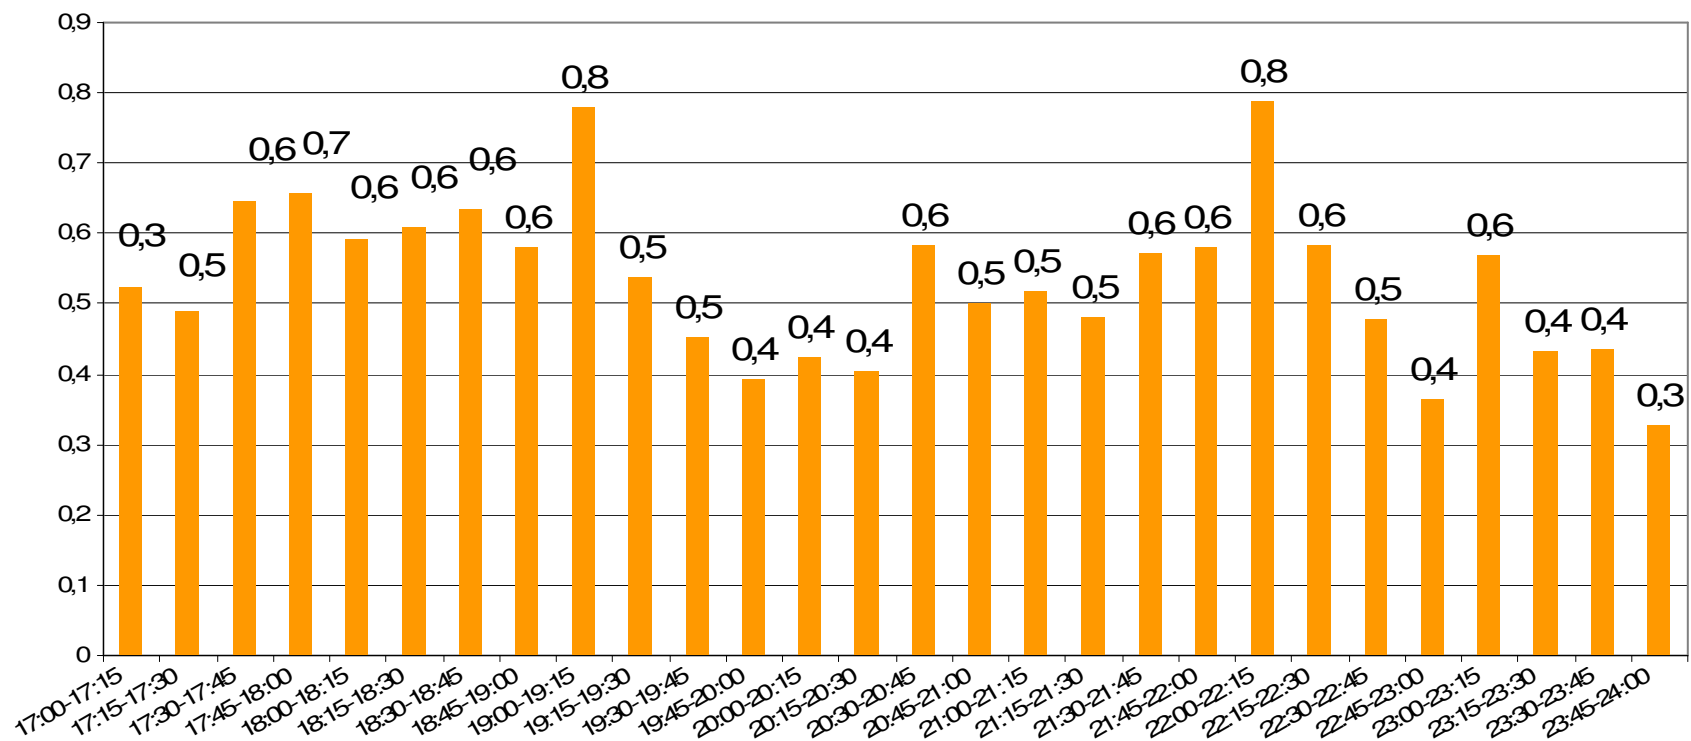

Weekrapport week 29 2010

Bron: SKO, ma-zo

Bron: SKO, ma-zo