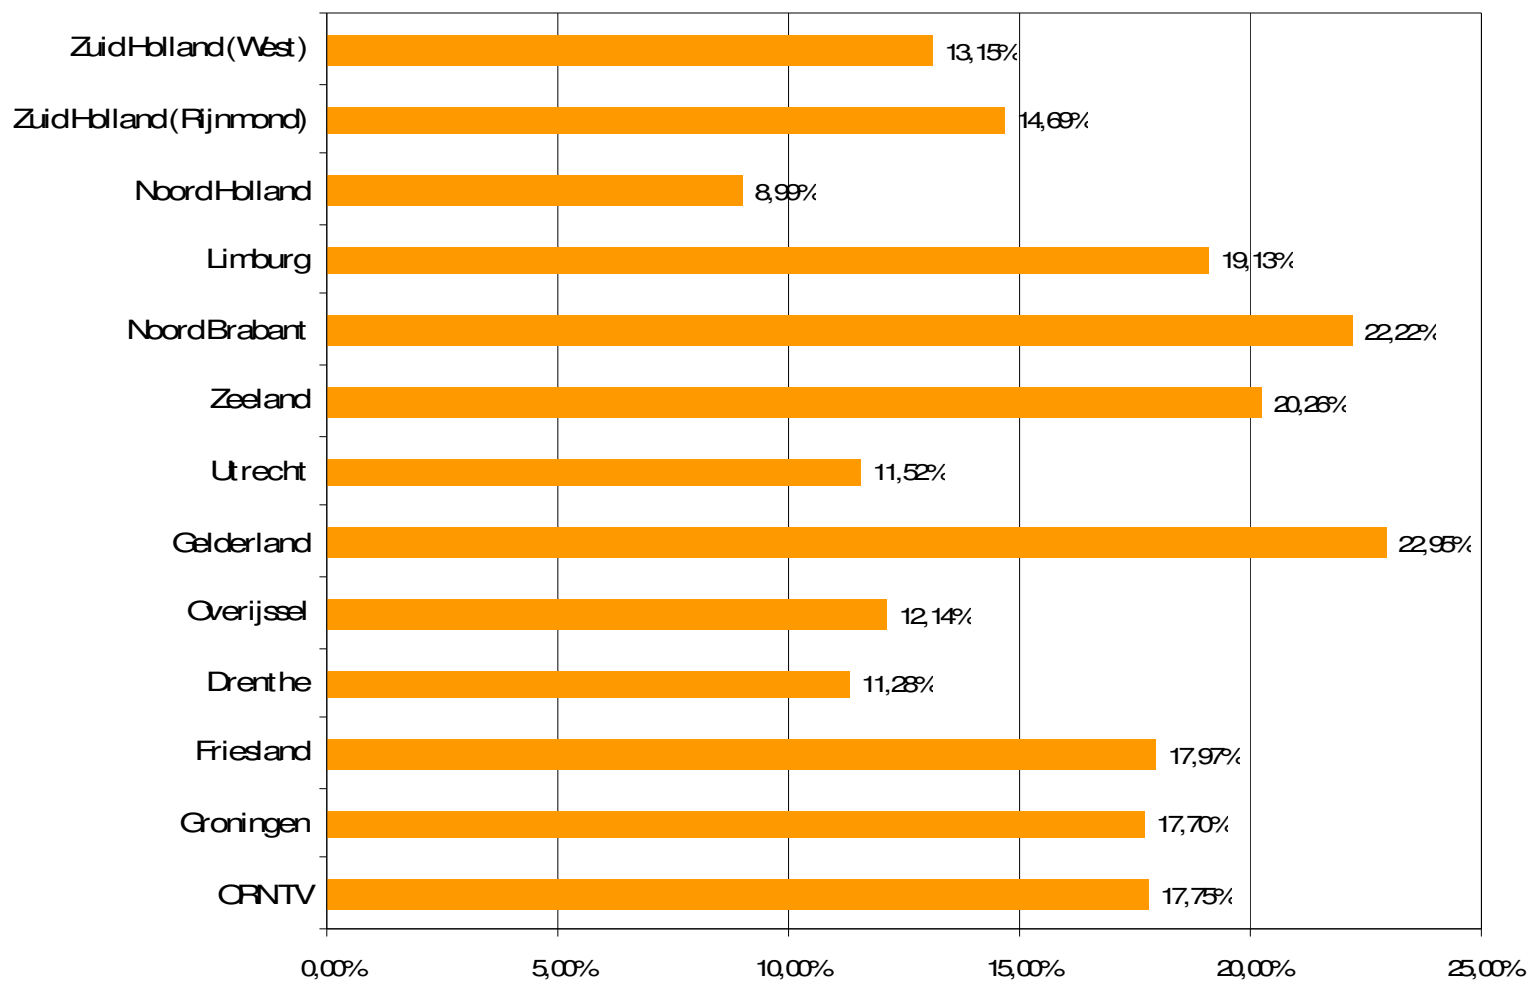

Weekrapport week 29 2010

Bron: SKO, ma-zo

Bron: SKO, ma-zo