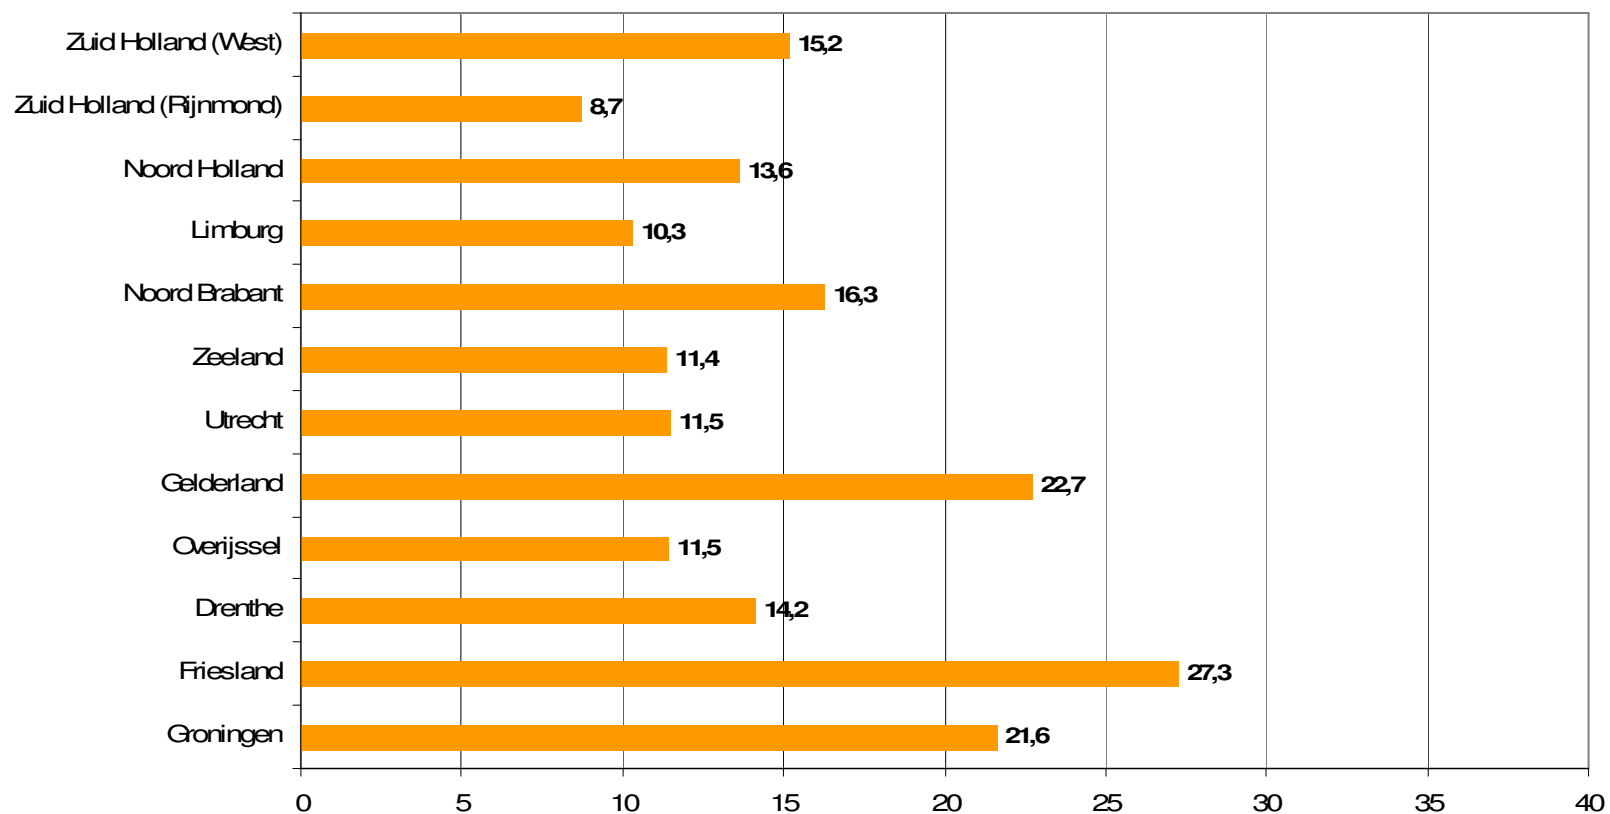

Weekrapport week 29 2010

Bron: SKO, ma-zo

Bron: SKO, ma-zo