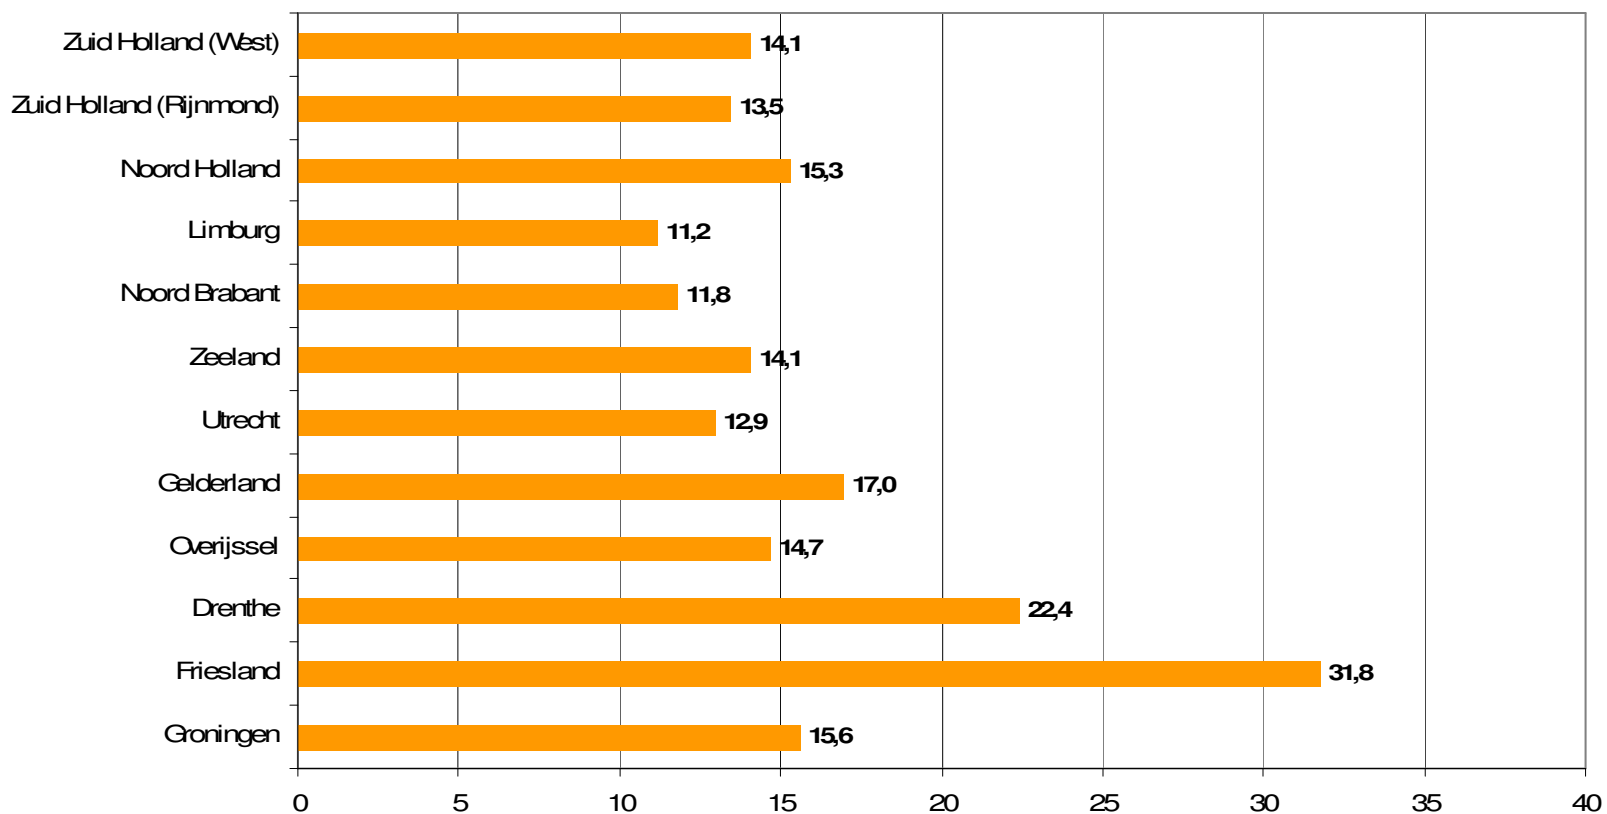

Weekrapport week 30 2010

Bron: SKO, ma-zo

Bron: SKO, ma-zo