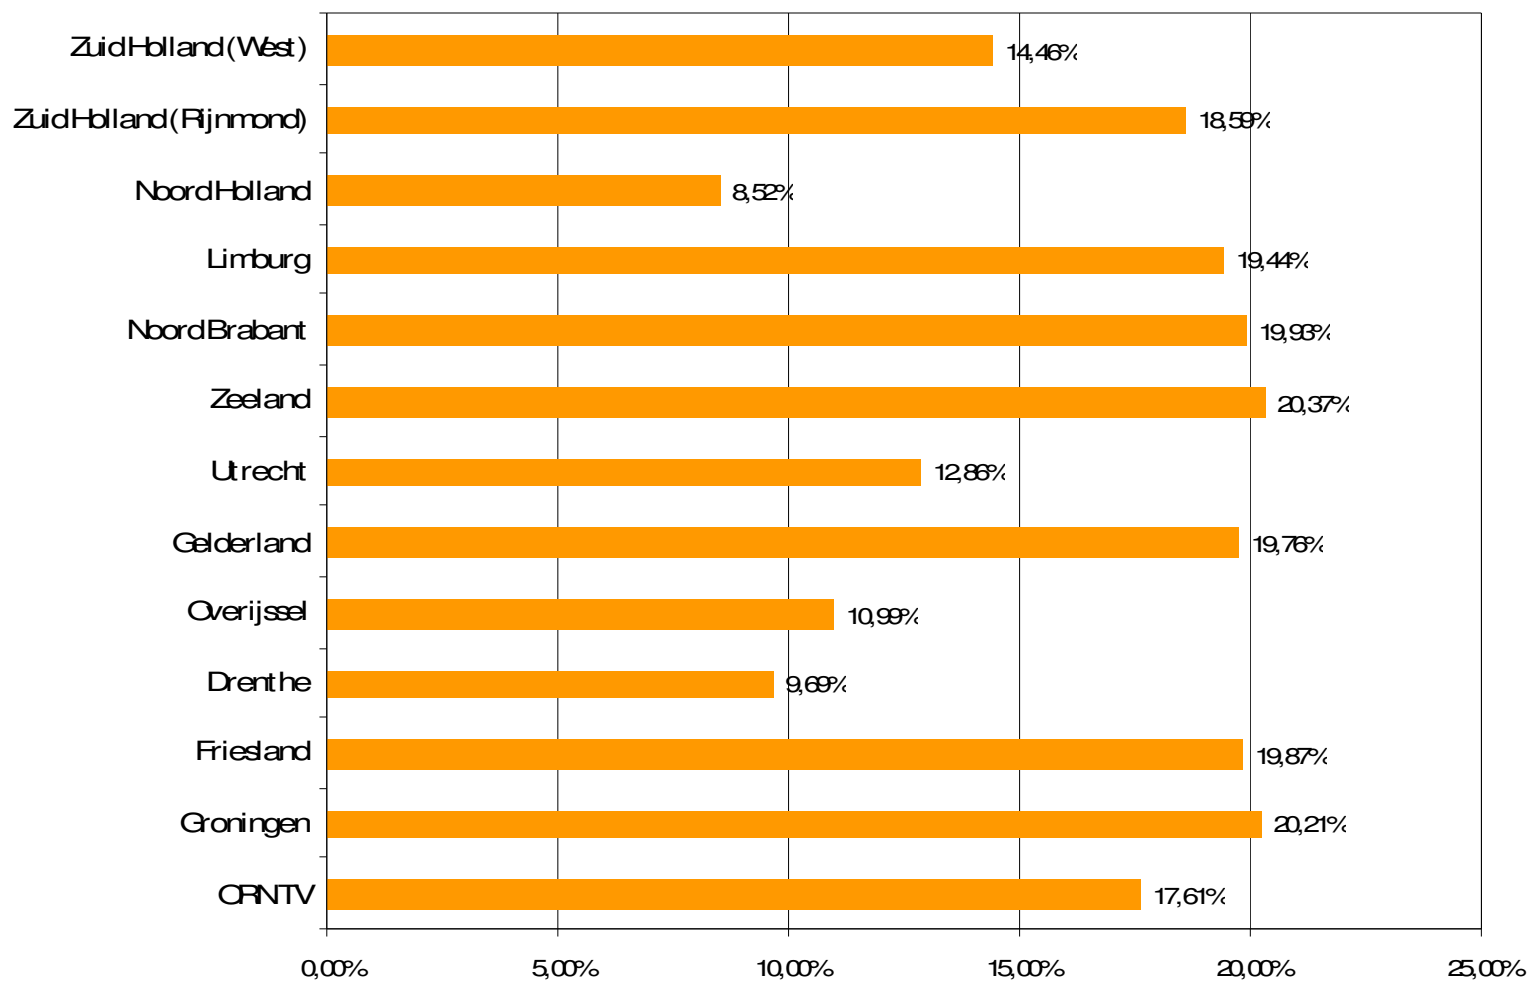

Weekrapport week 30 2010

Bron: SKO, ma-zo

Bron: SKO, ma-zo