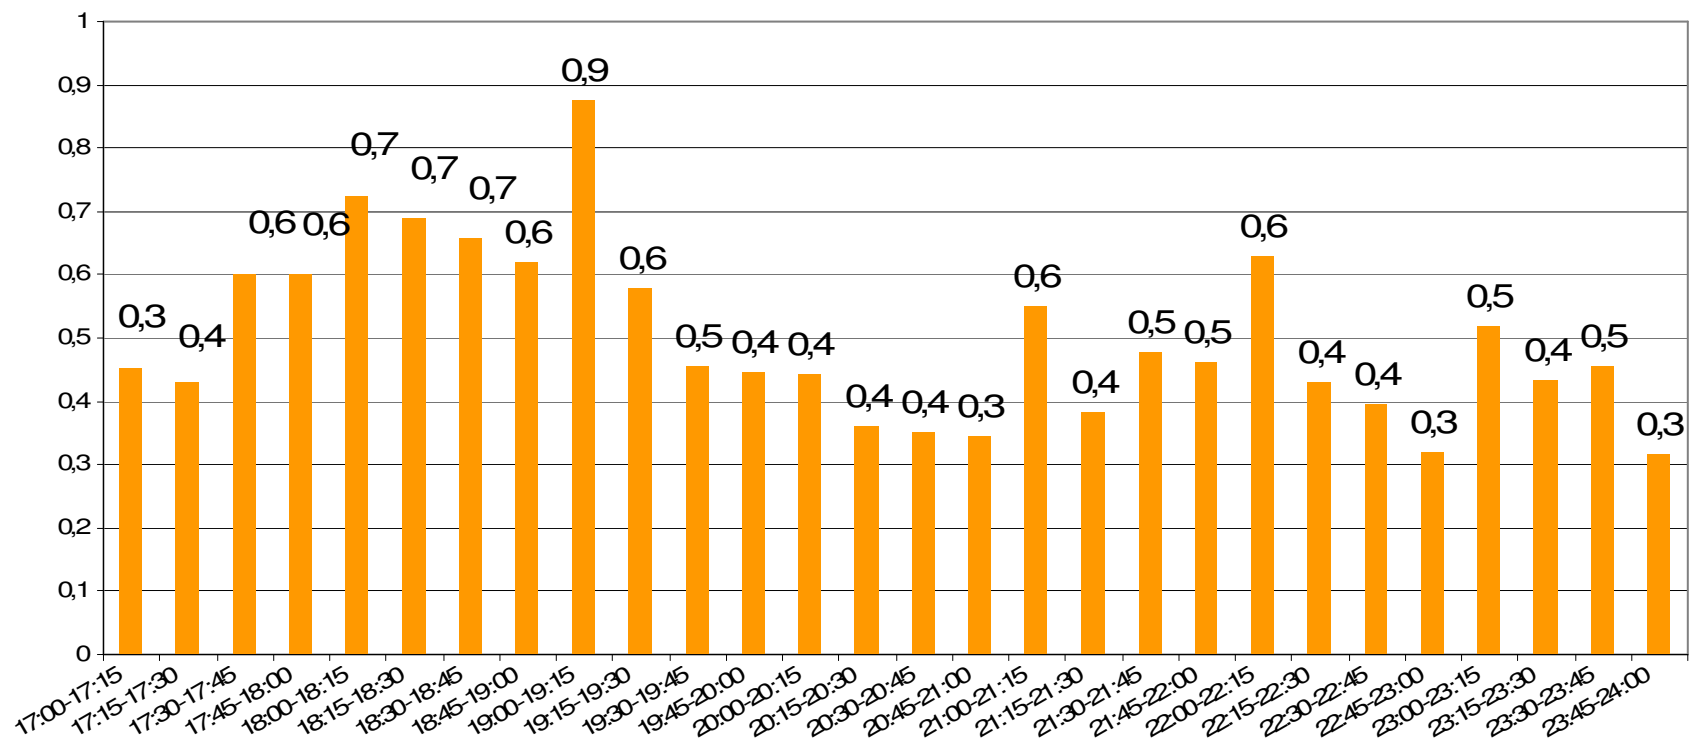

Weekrapport week 30 2010

Bron: SKO, ma-zo

Bron: SKO, ma-zo