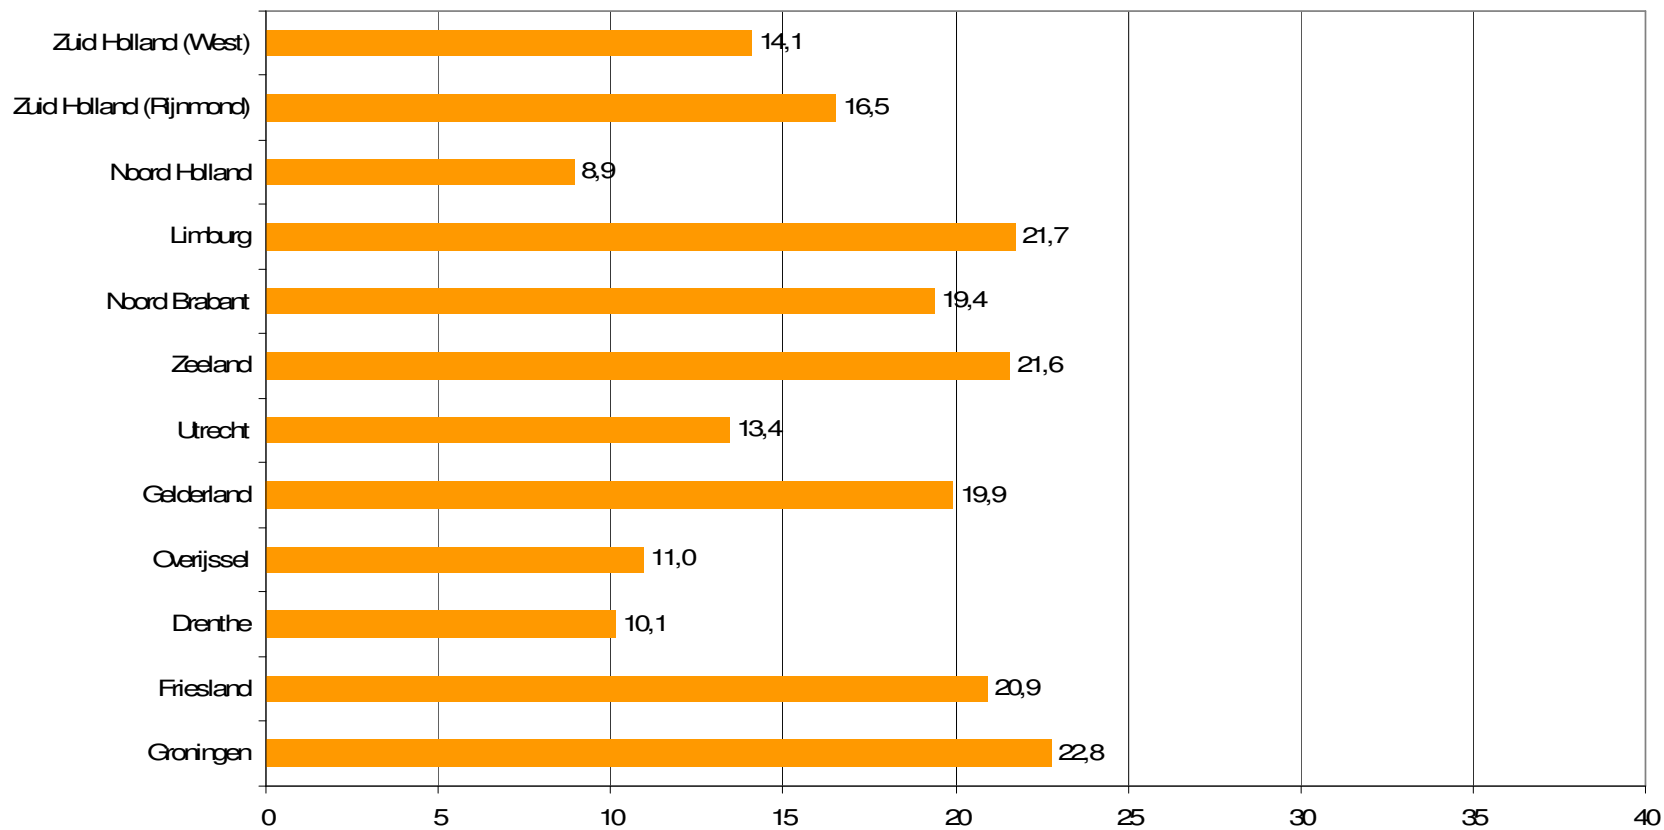

Weekrapport week 30 2010

Bron: SKO, ma-zo

Bron: SKO, ma-zo