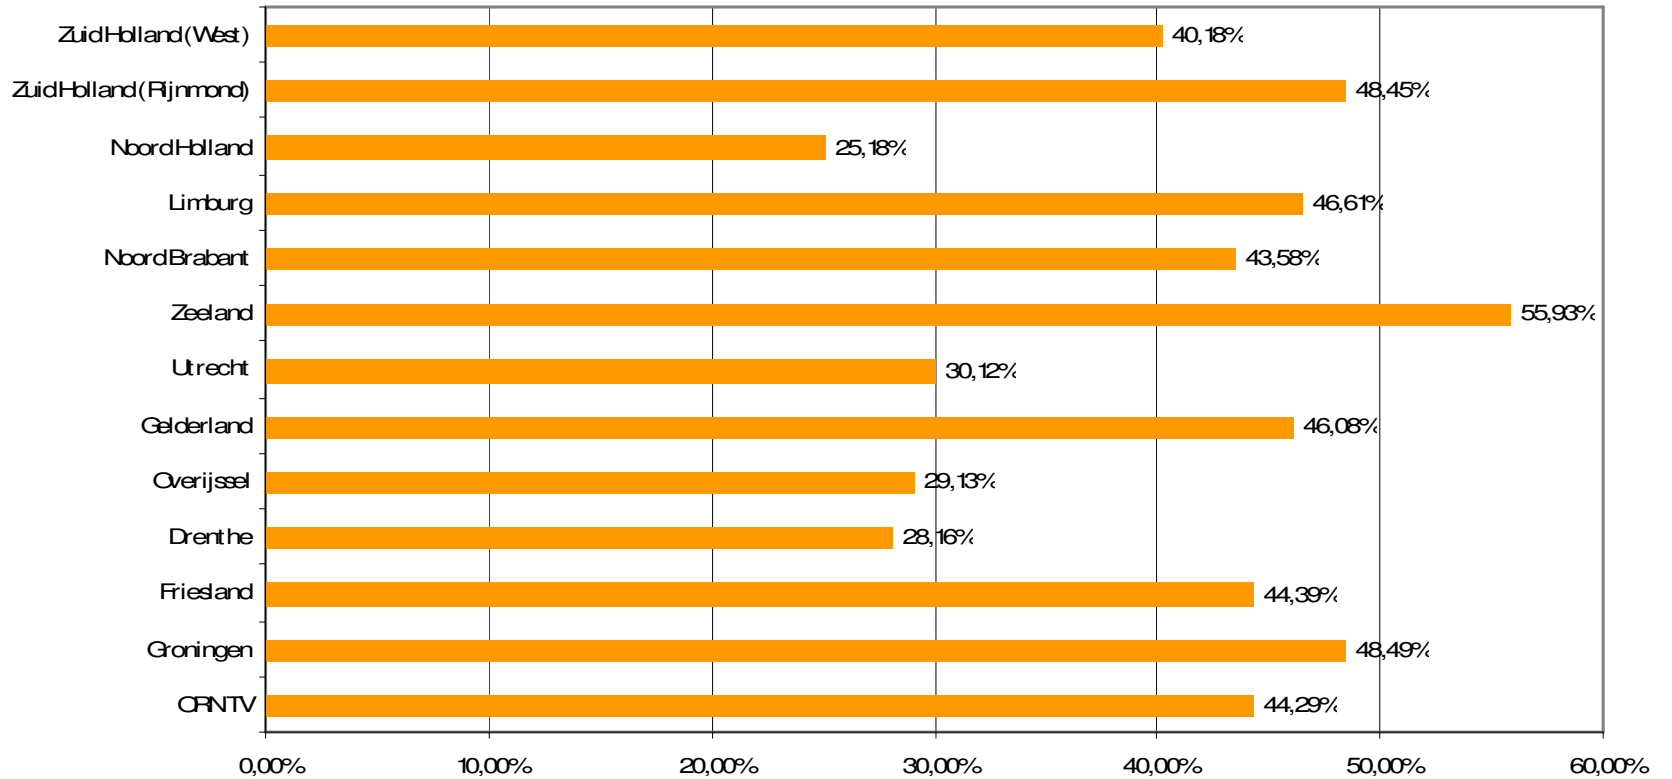

Weekrapport week 30 2010

Bron: SKO, ma-zo

Bron: SKO, ma-zo