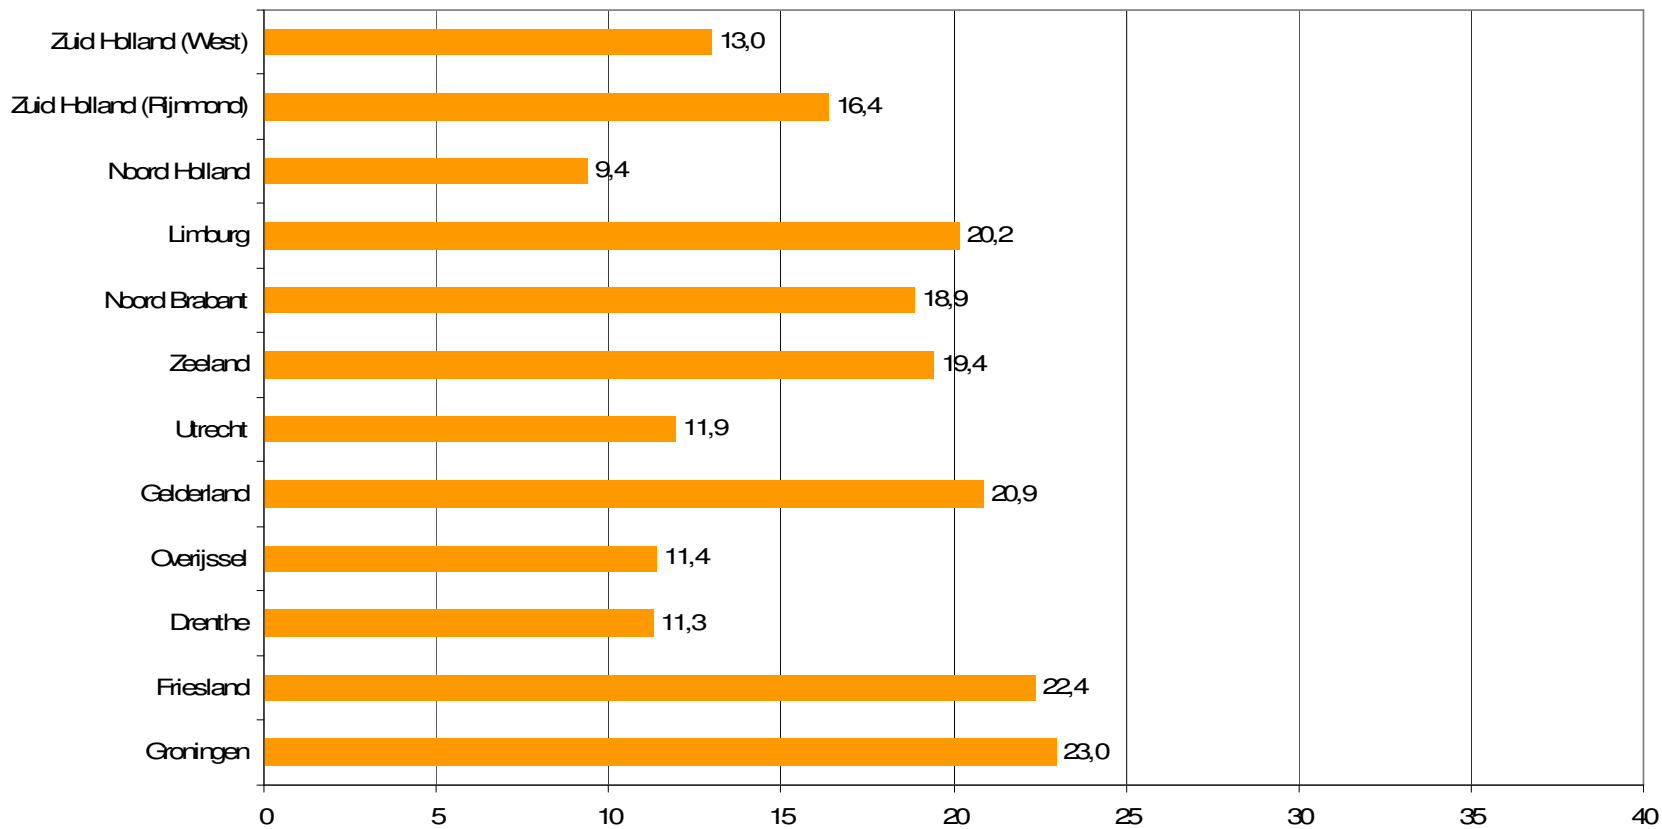

Weekrapport week 31 2010

Bron: SKO, ma-zo

Bron: SKO, ma-zo