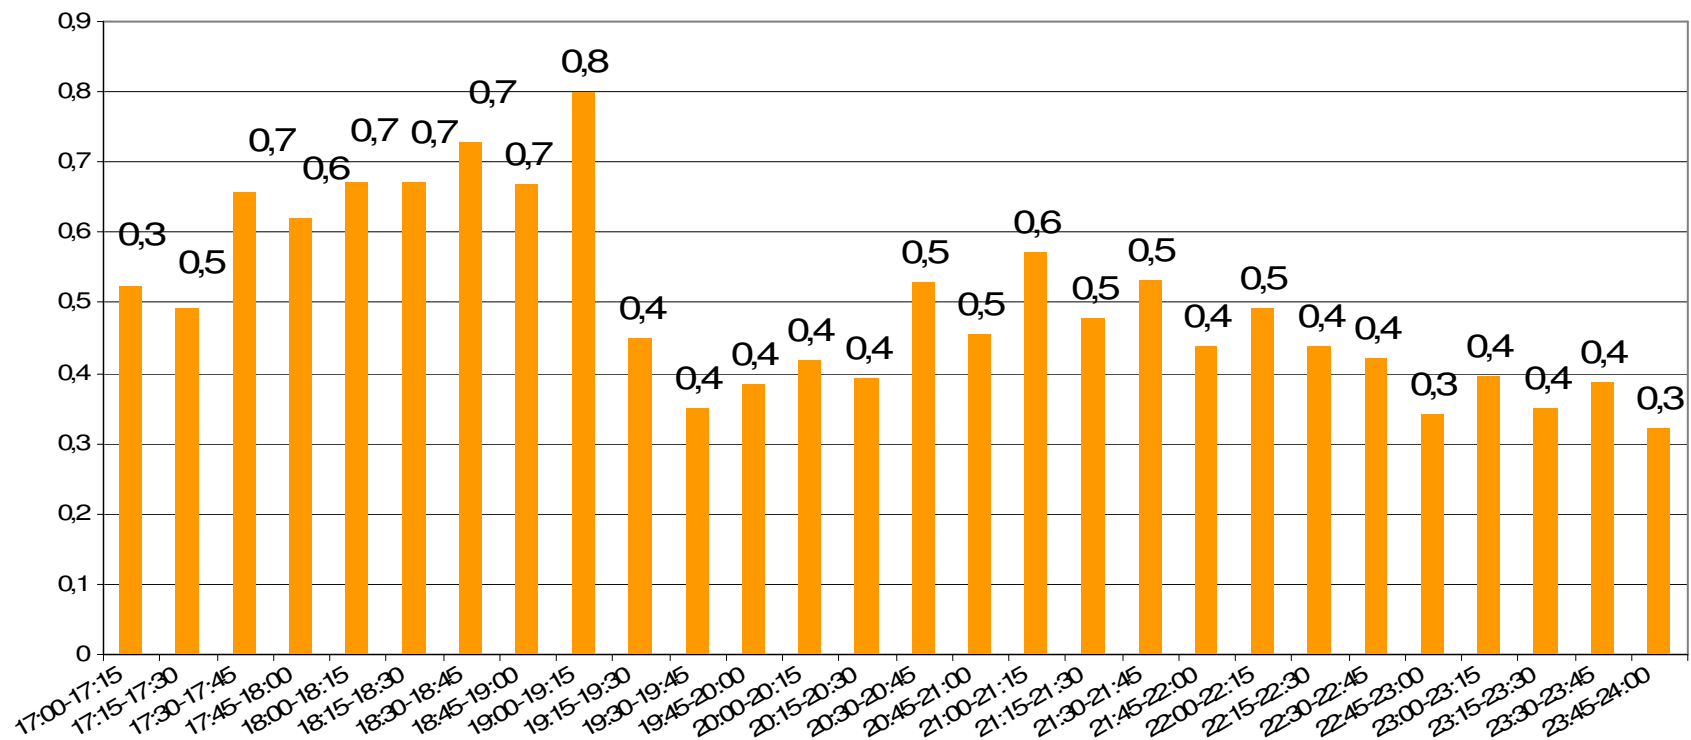

Weekrapport week 31 2010

Bron: SKO, ma-zo

Bron: SKO, ma-zo