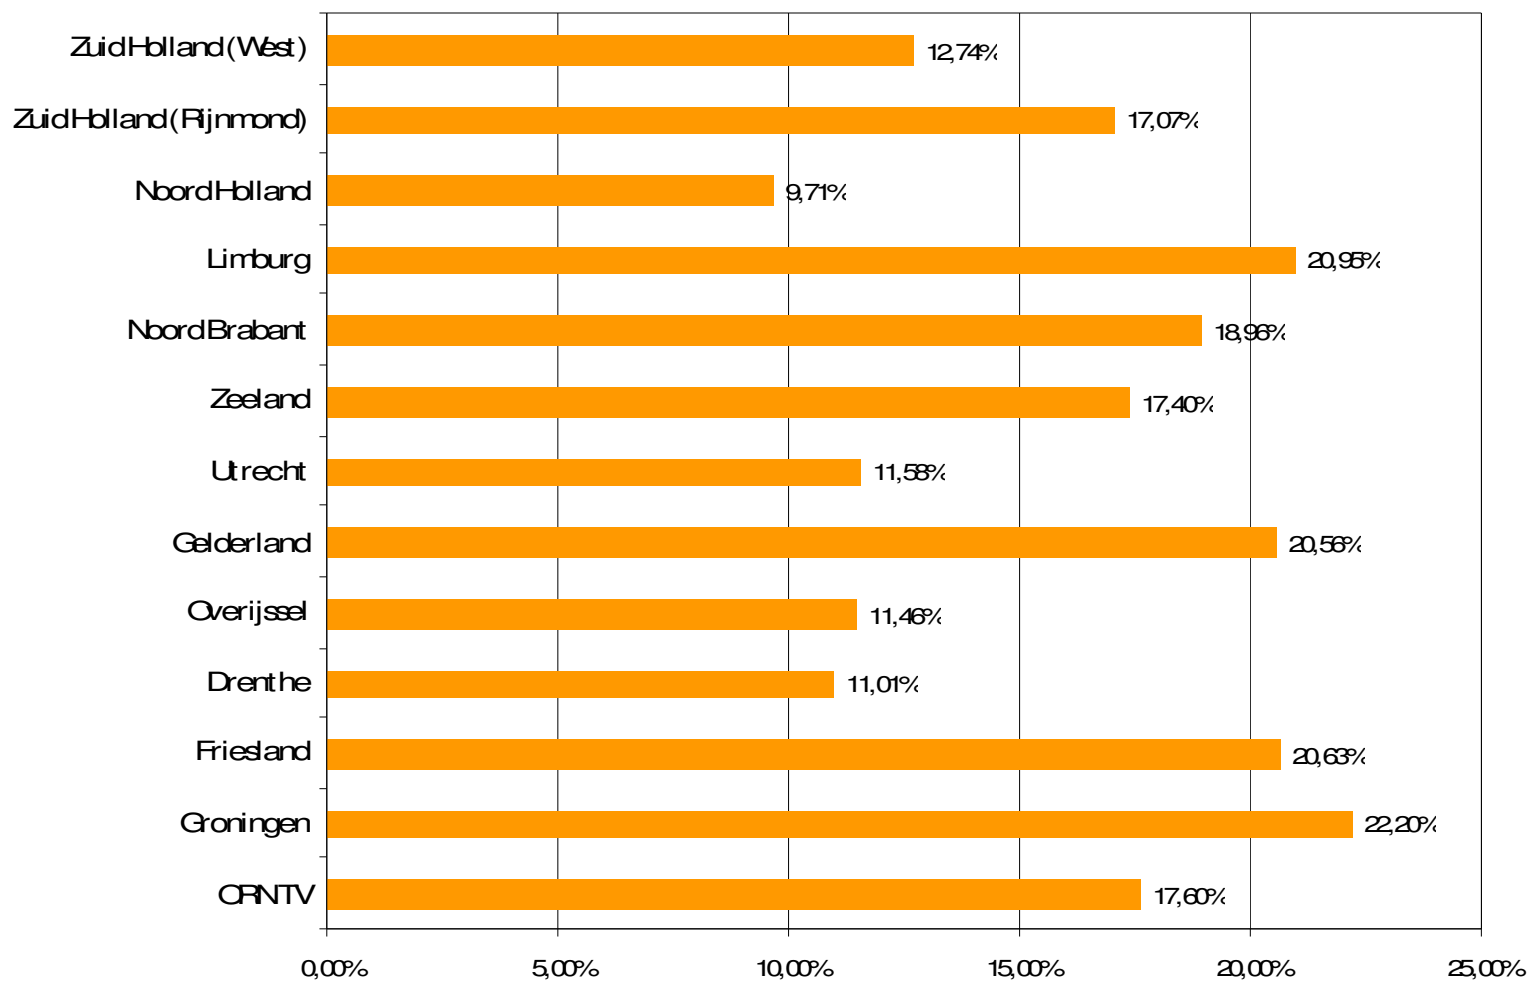

Weekrapport week 31 2010

Bron: SKO, ma-zo

Bron: SKO, ma-zo