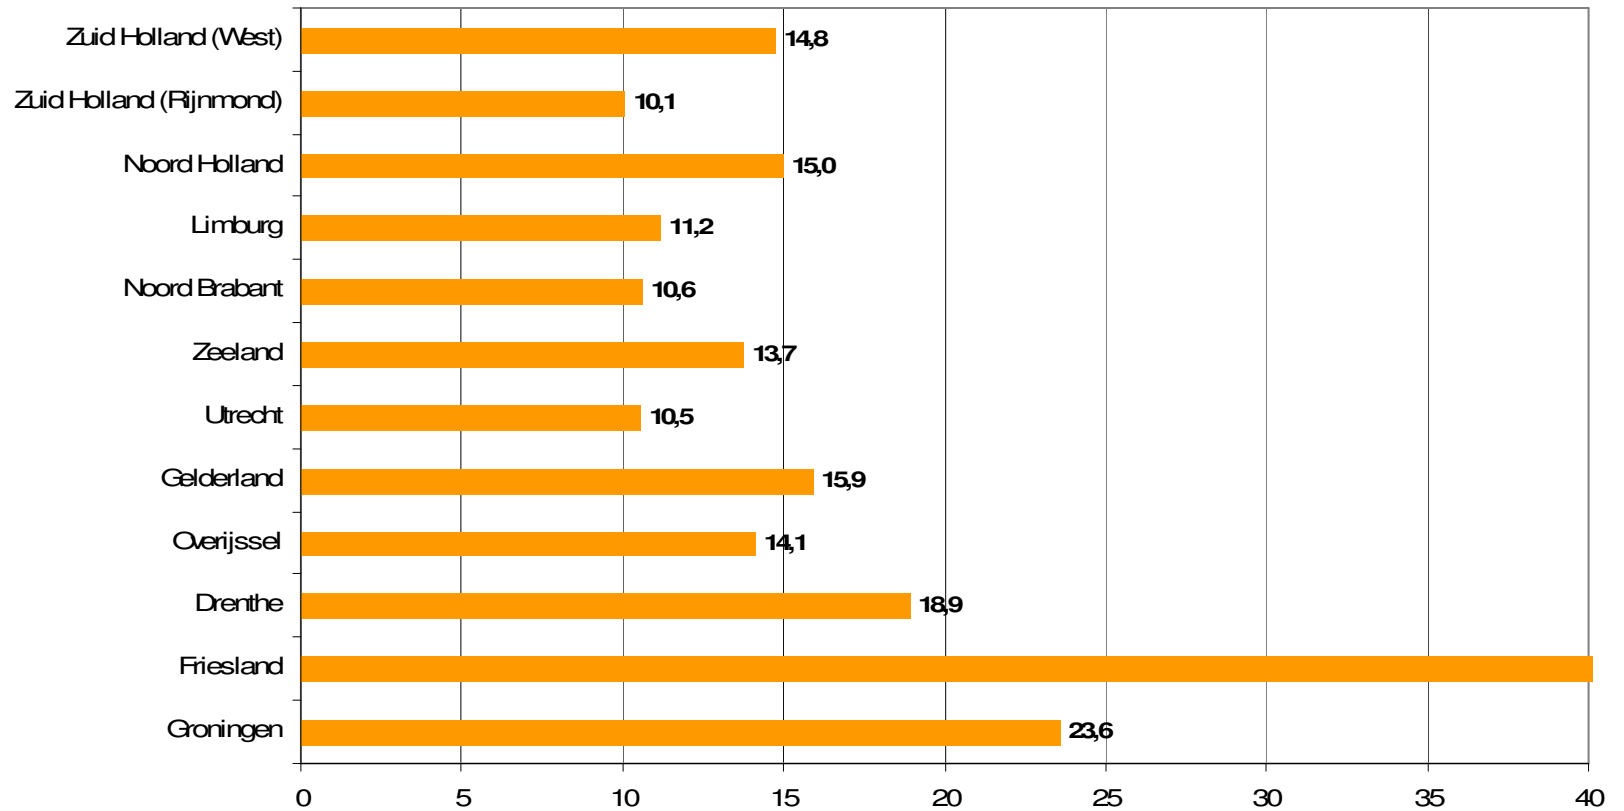

Weekrapport week 31 2010

Bron: SKO, ma-zo

Bron: SKO, ma-zo