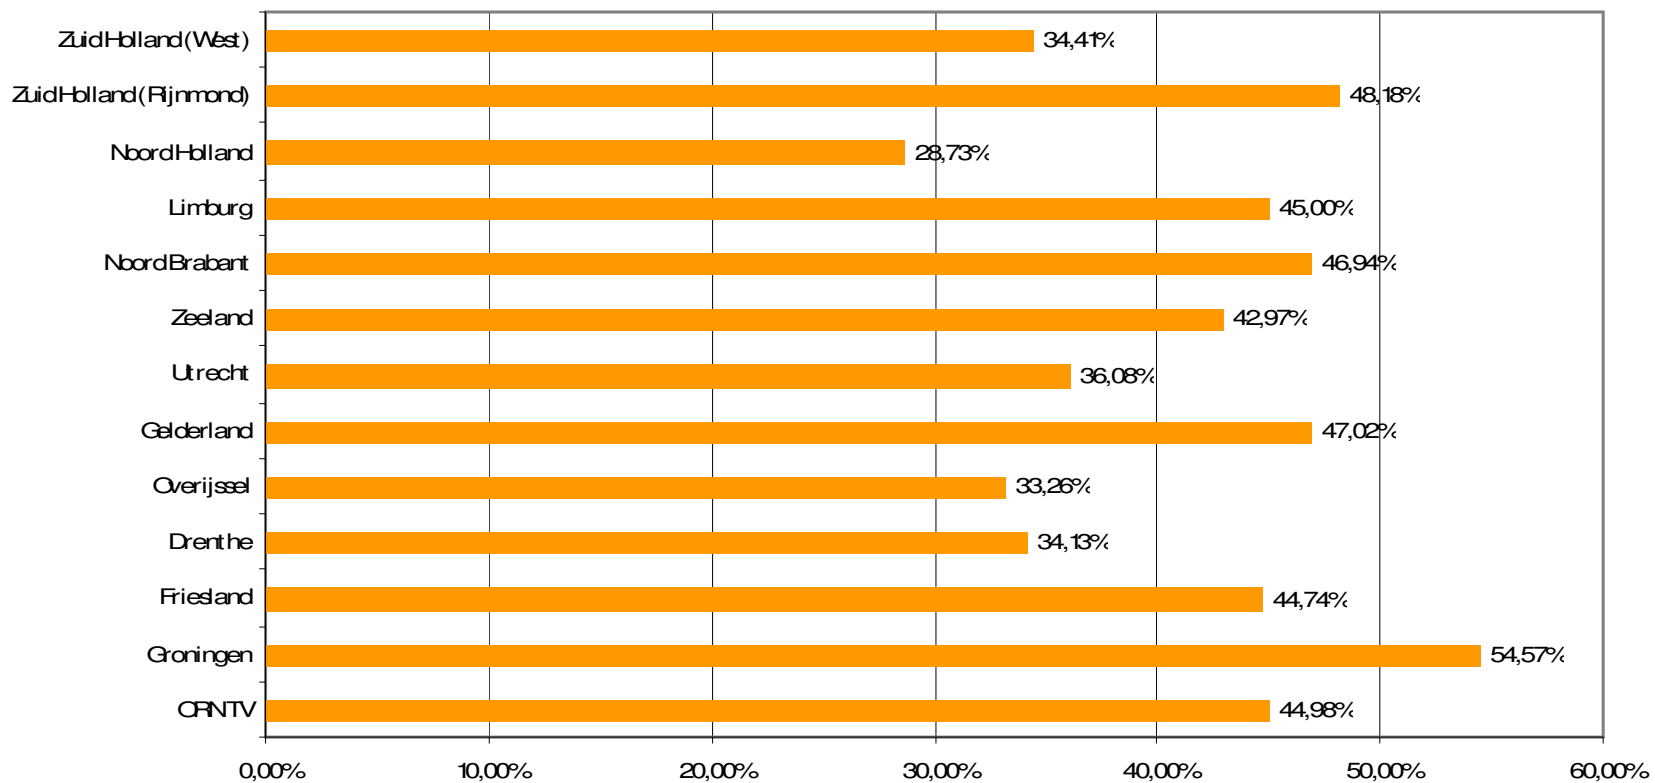

Weekrapport week 31 2010

Bron: SKO, ma-zo

Bron: SKO, ma-zo