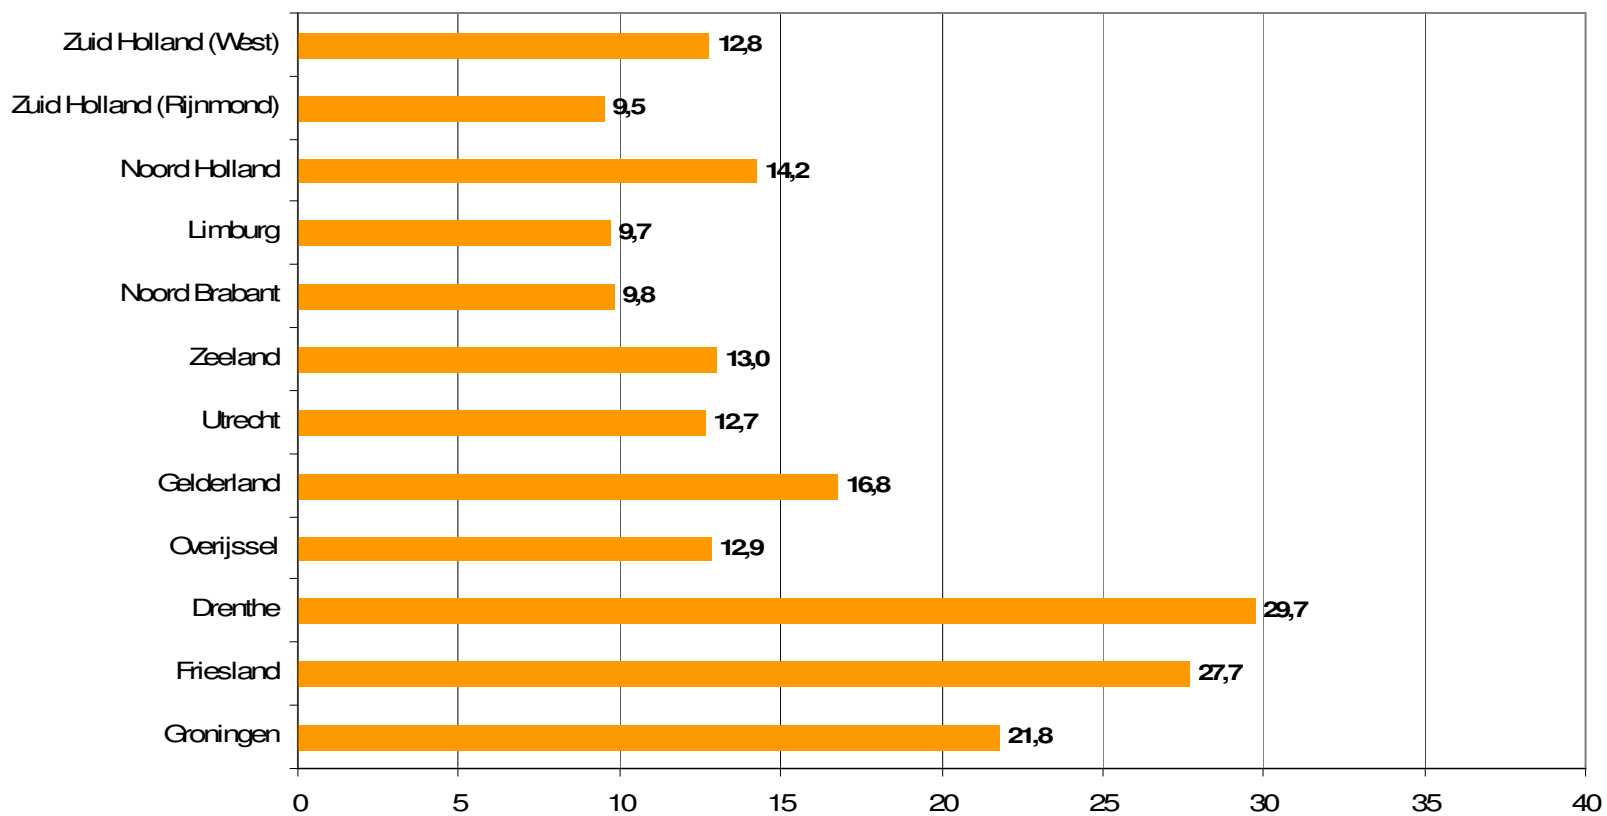

Weekrapport week 32 2010

Bron: SKO, ma-zo

Bron: SKO, ma-zo