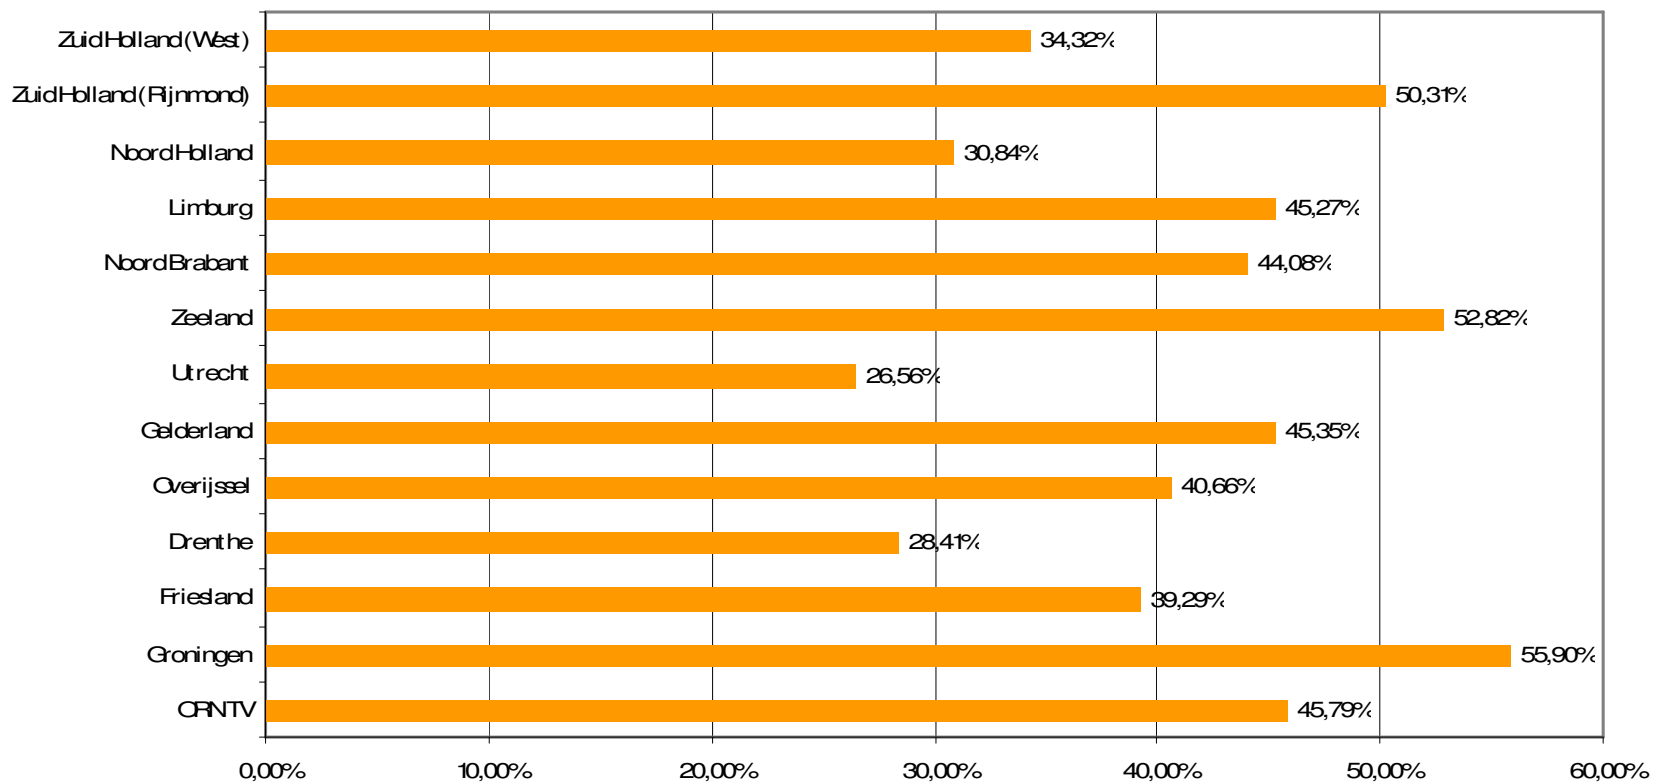

Weekrapport week 32 2010

Bron: SKO, ma-zo

Bron: SKO, ma-zo