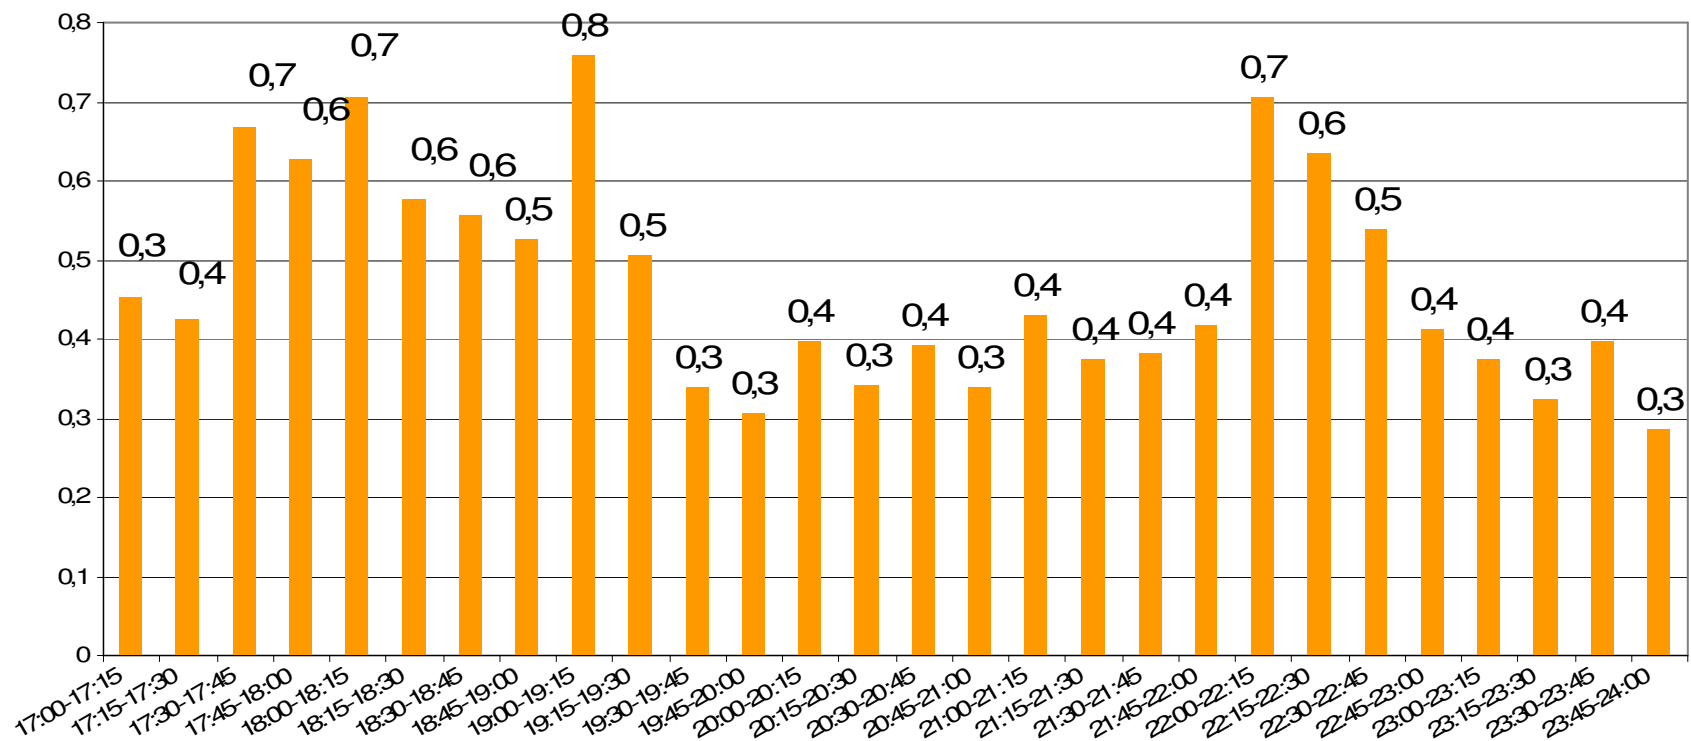

Weekrapport week 32 2010

Bron: SKO, ma-zo

Bron: SKO, ma-zo