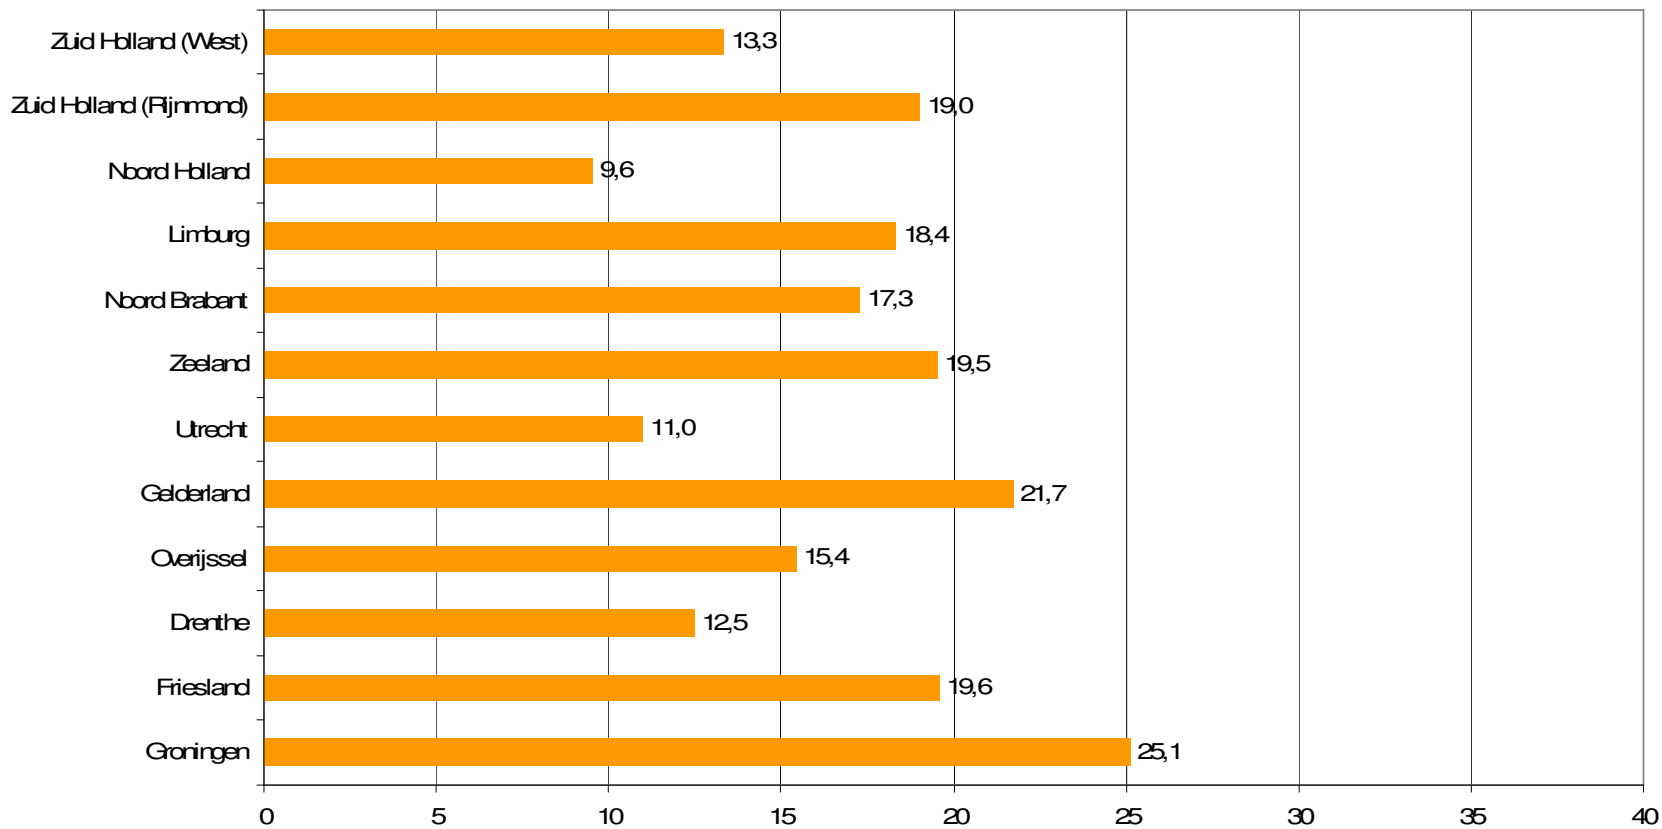

Weekrapport week 32 2010

Bron: SKO, ma-zo

Bron: SKO, ma-zo