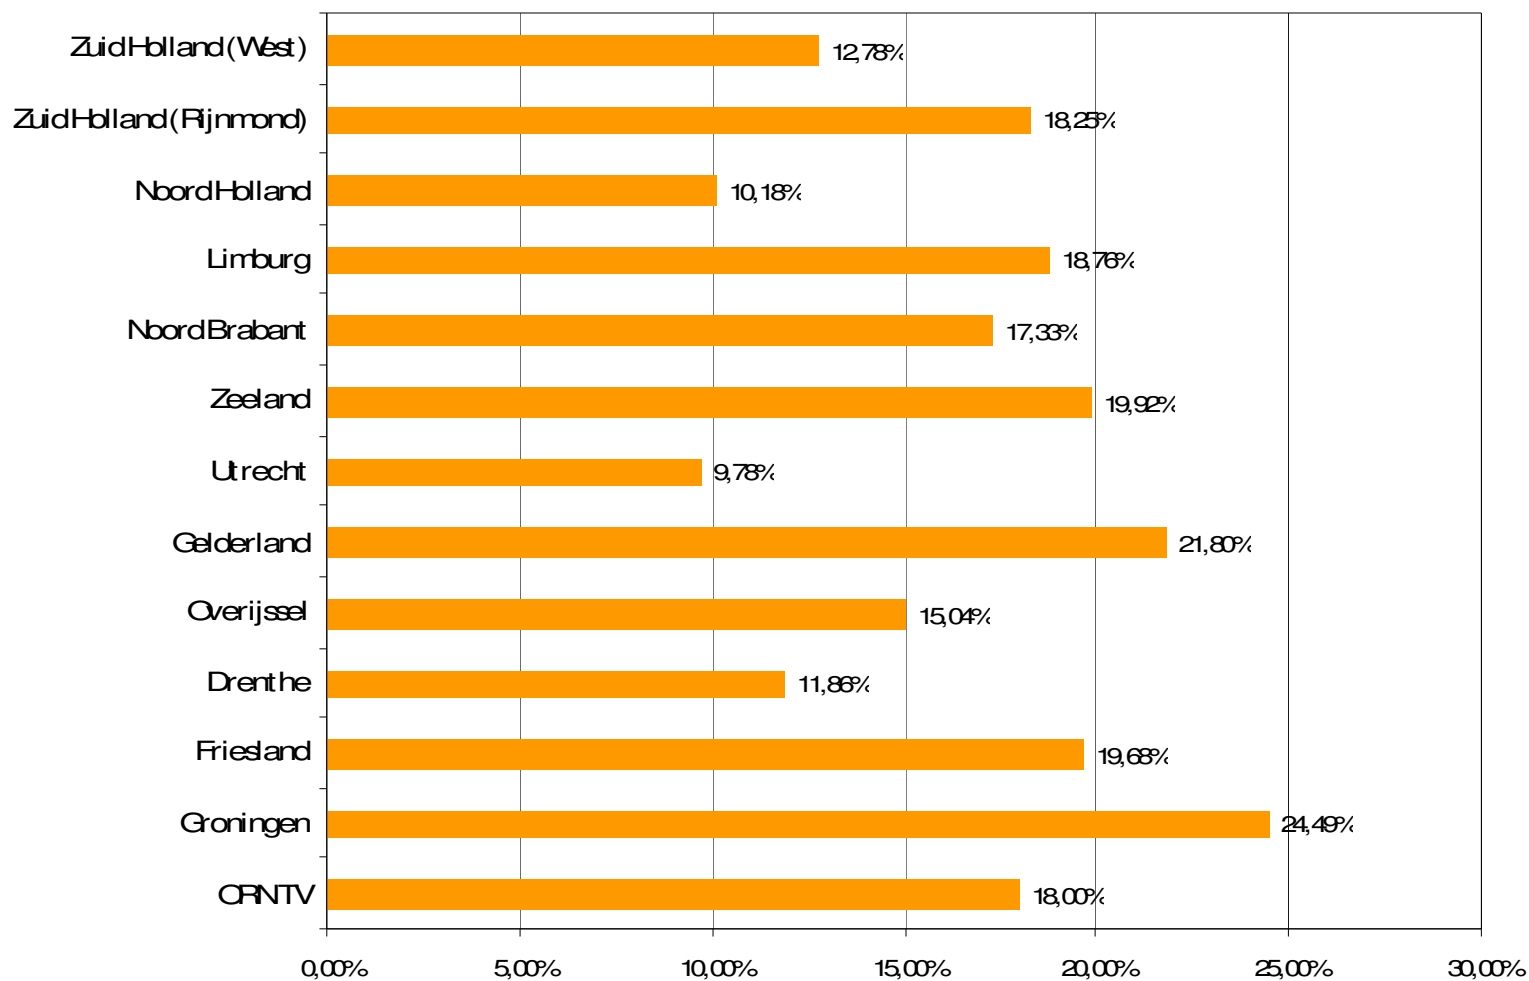

Weekrapport week 32 2010

Bron: SKO, ma-zo

Bron: SKO, ma-zo