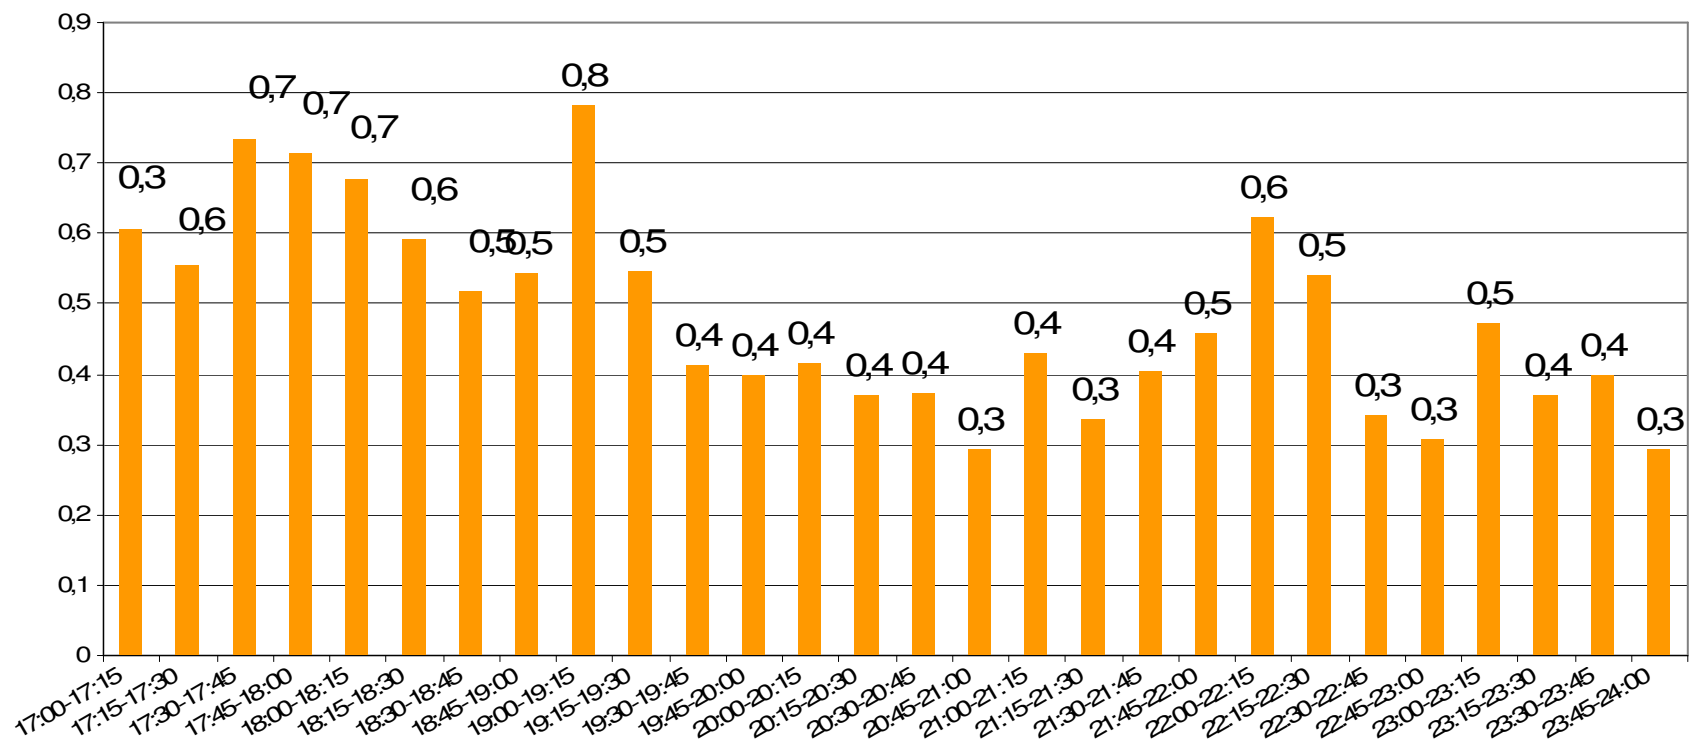

Weekrapport week 33 2010

Bron: SKO, ma-zo

Bron: SKO, ma-zo