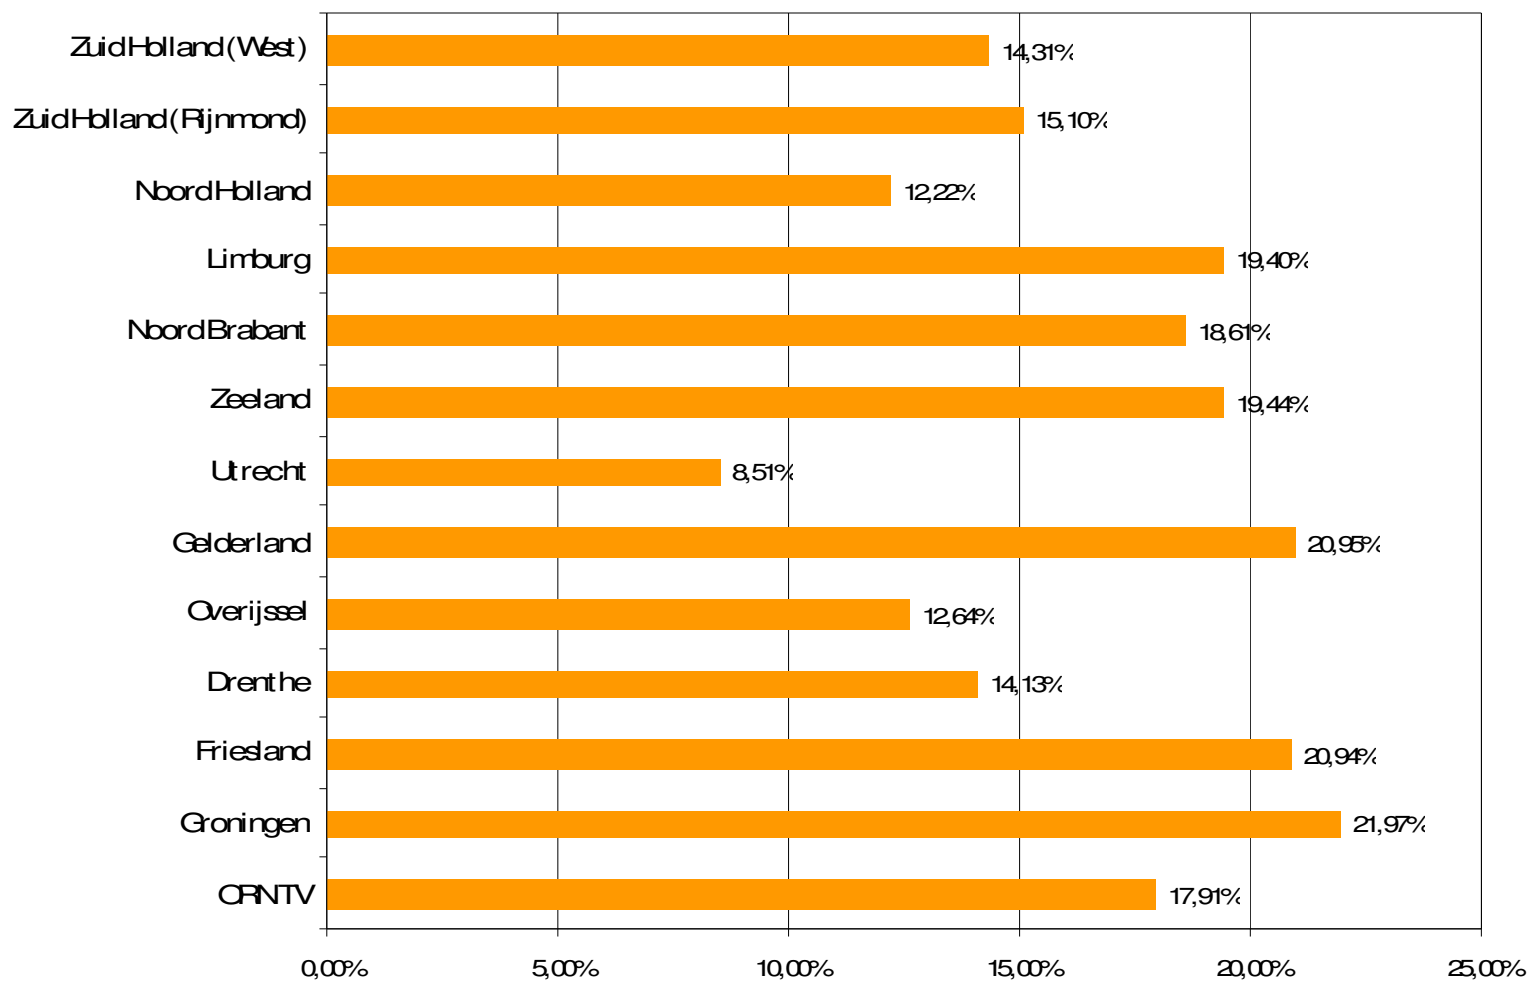

Weekrapport week 33 2010

Bron: SKO, ma-zo

Bron: SKO, ma-zo