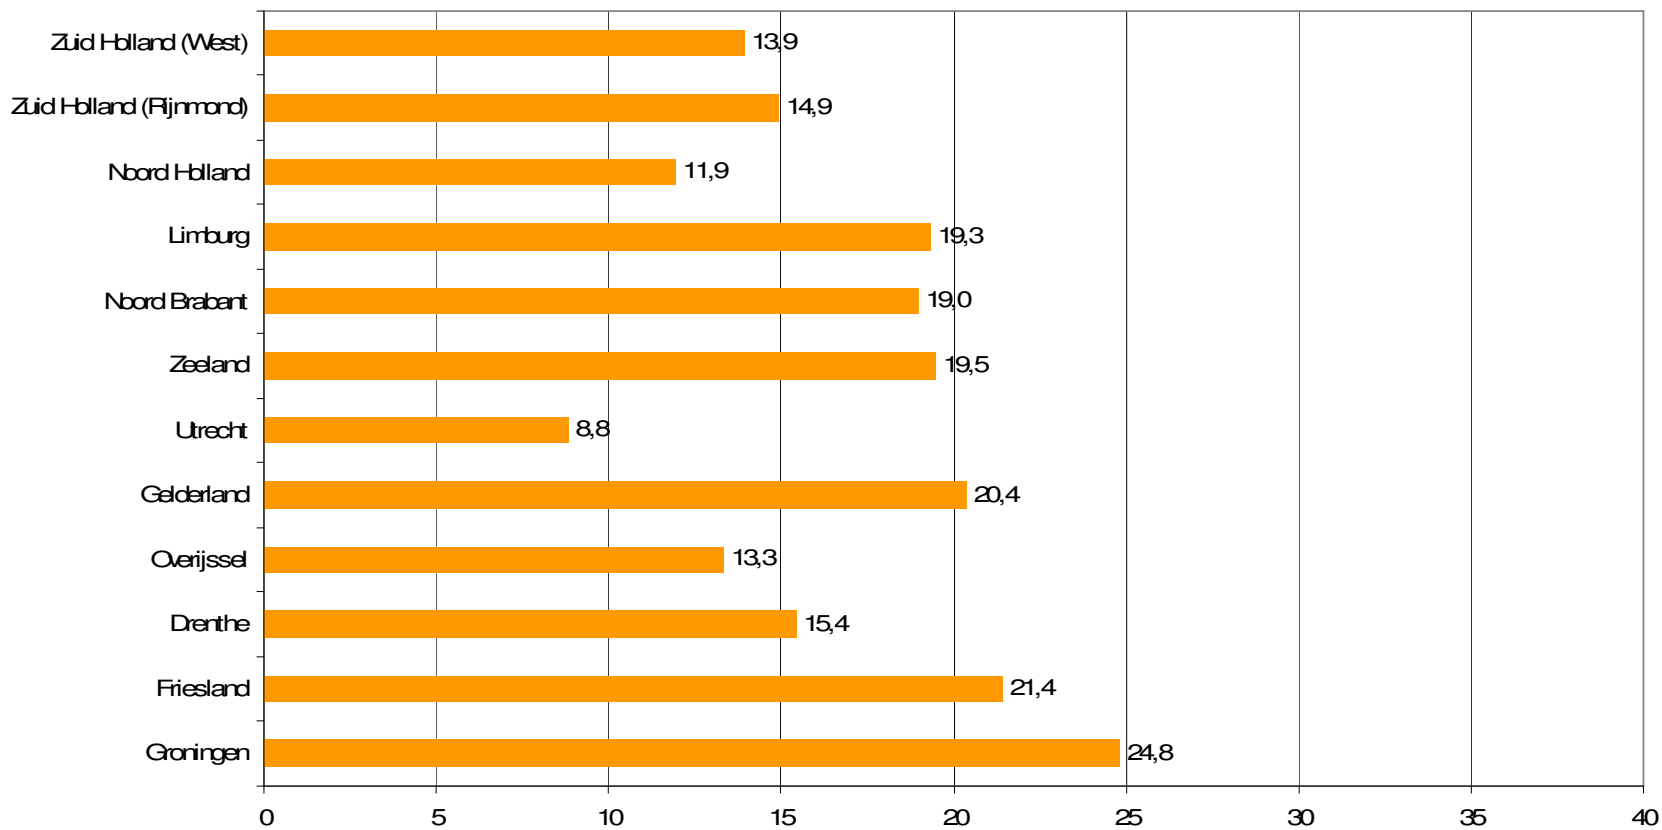

Weekrapport week 33 2010

Bron: SKO, ma-zo

Bron: SKO, ma-zo