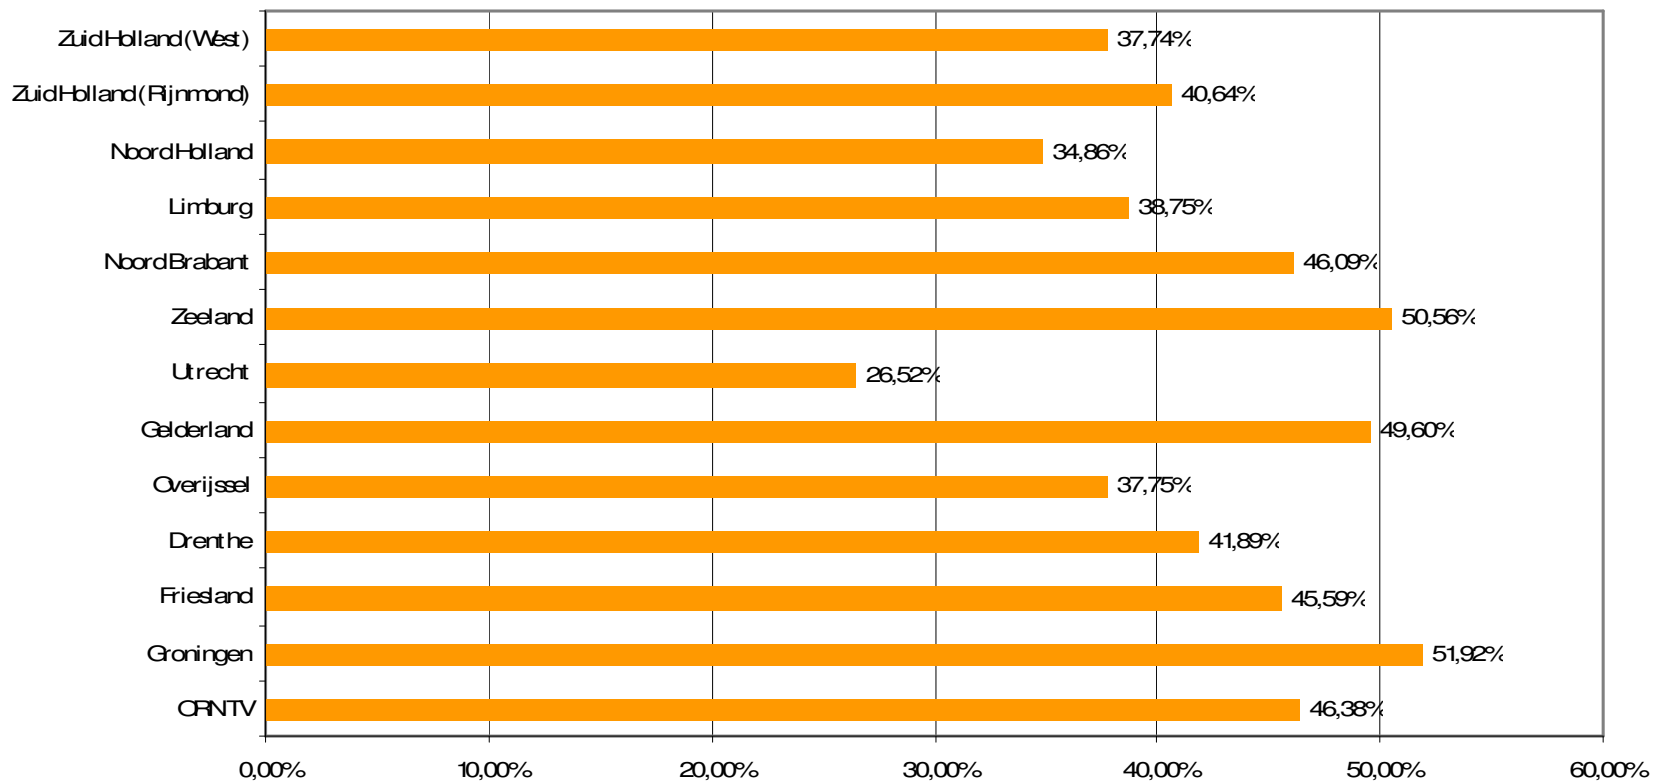

Weekrapport week 33 2010

Bron: SKO, ma-zo

Bron: SKO, ma-zo