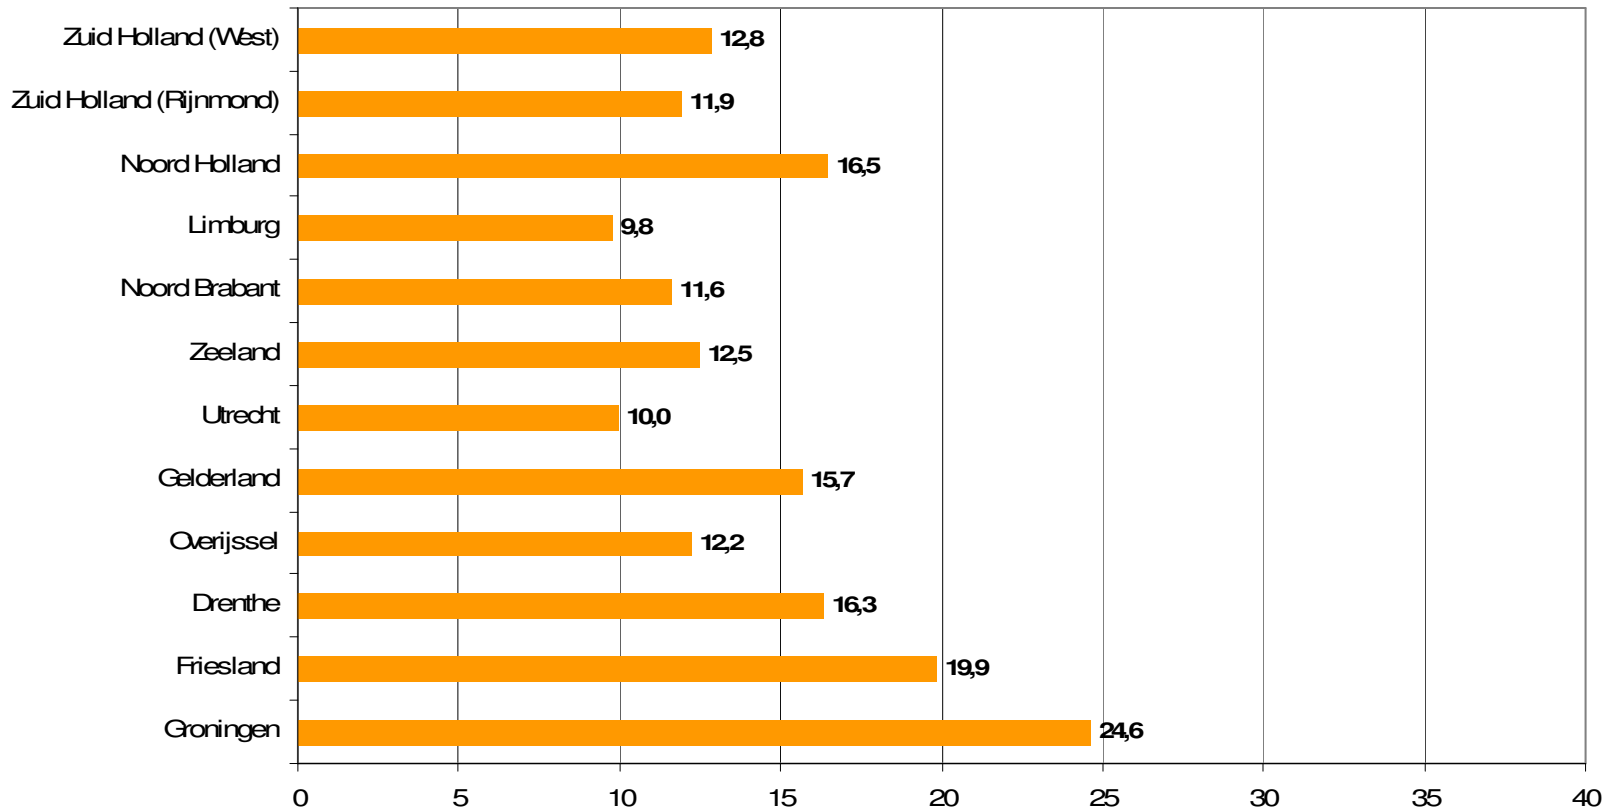

Weekrapport week 33 2010

Bron: SKO, ma-zo

Bron: SKO, ma-zo