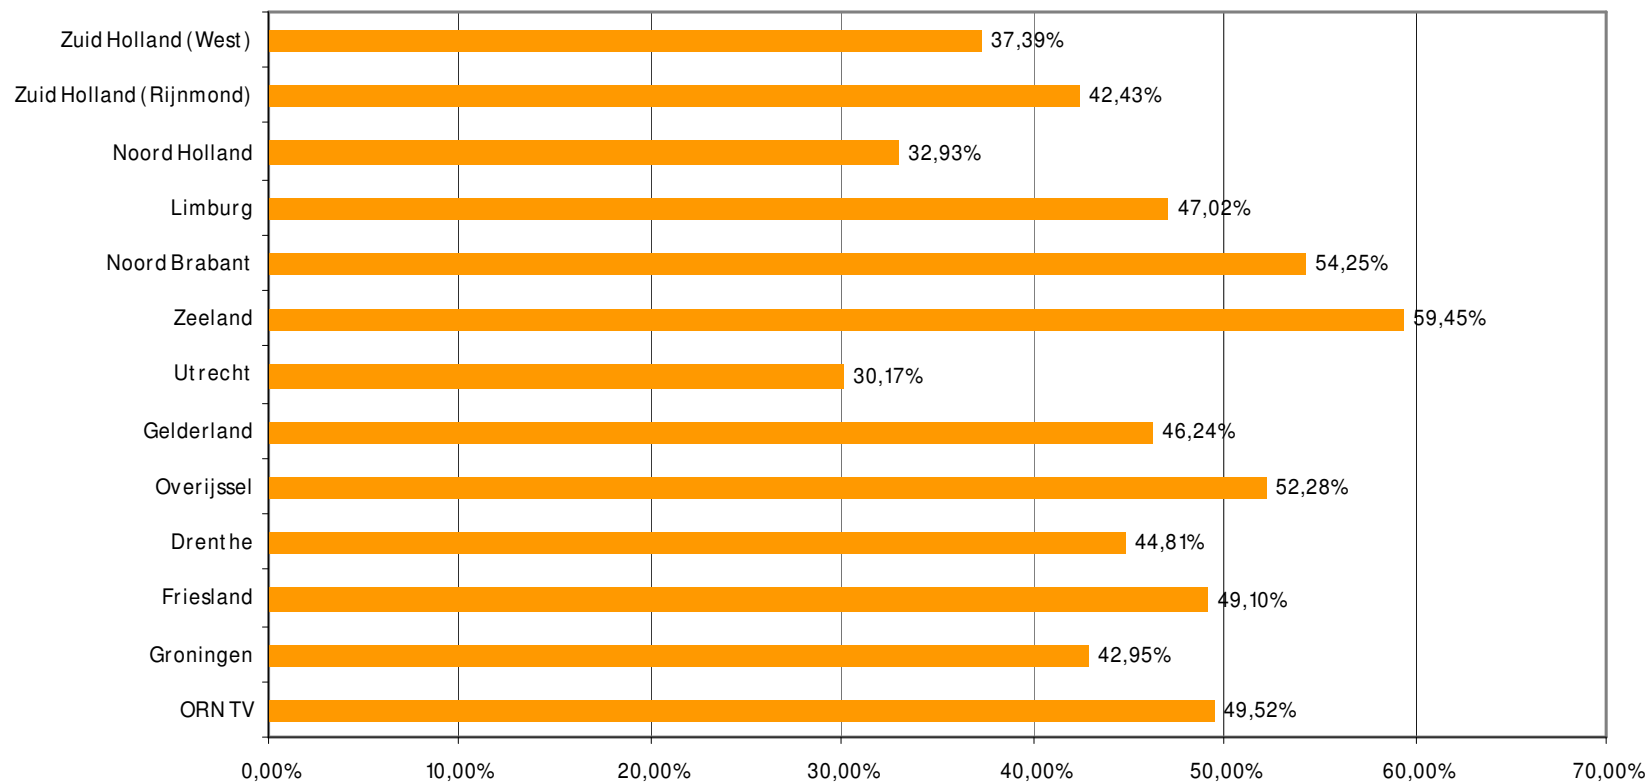

Weekrapport week 31 2009

Bron: SKO, ma-zo

Bron: SKO, ma-zo