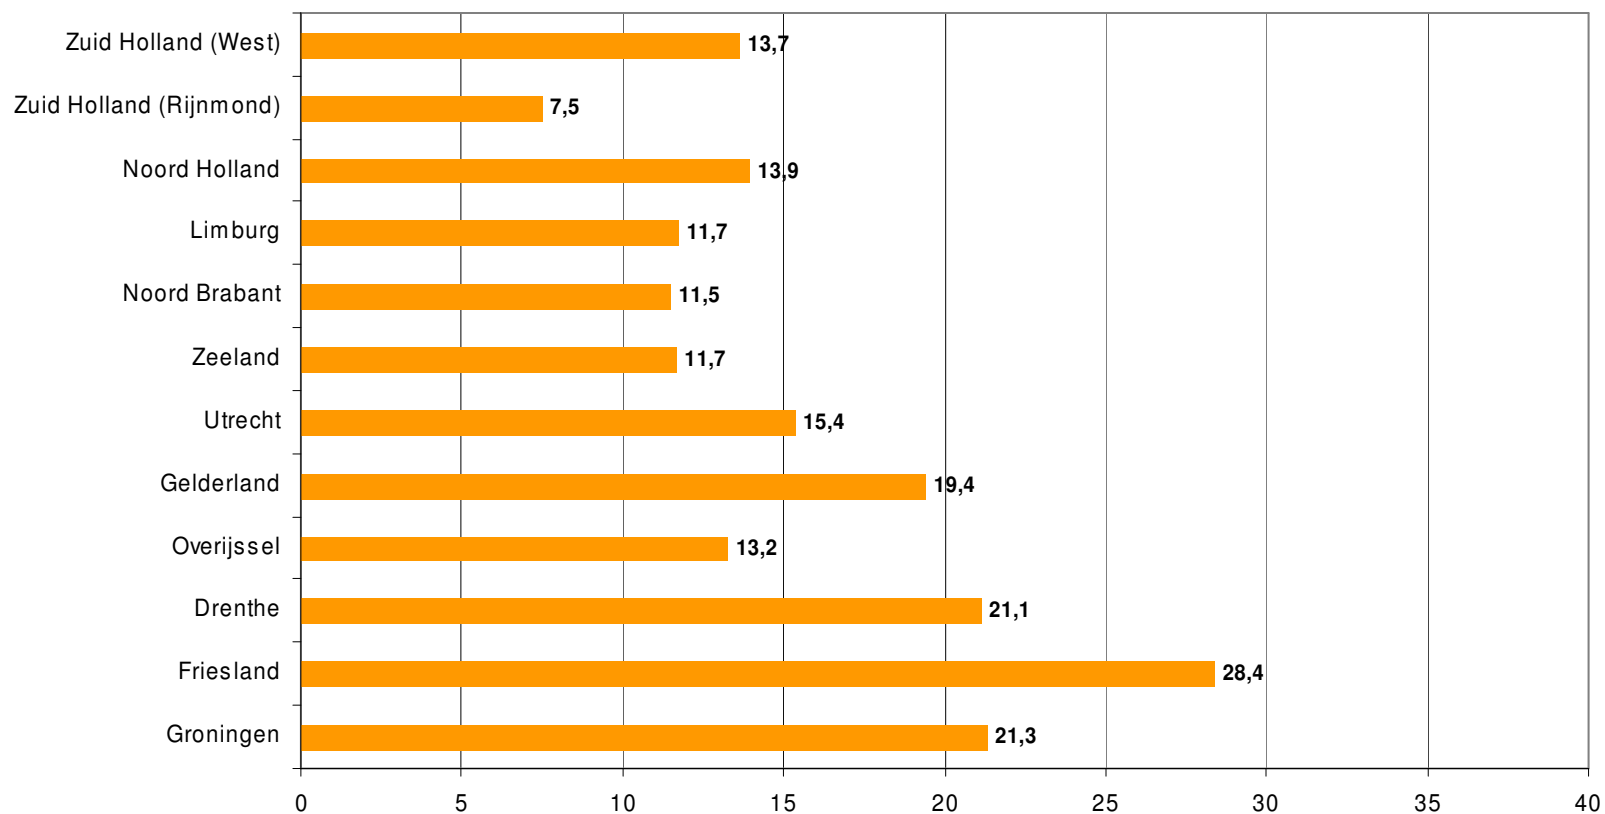

Weekrapport week 31 2009

Bron: SKO, ma-zo

Bron: SKO, ma-zo