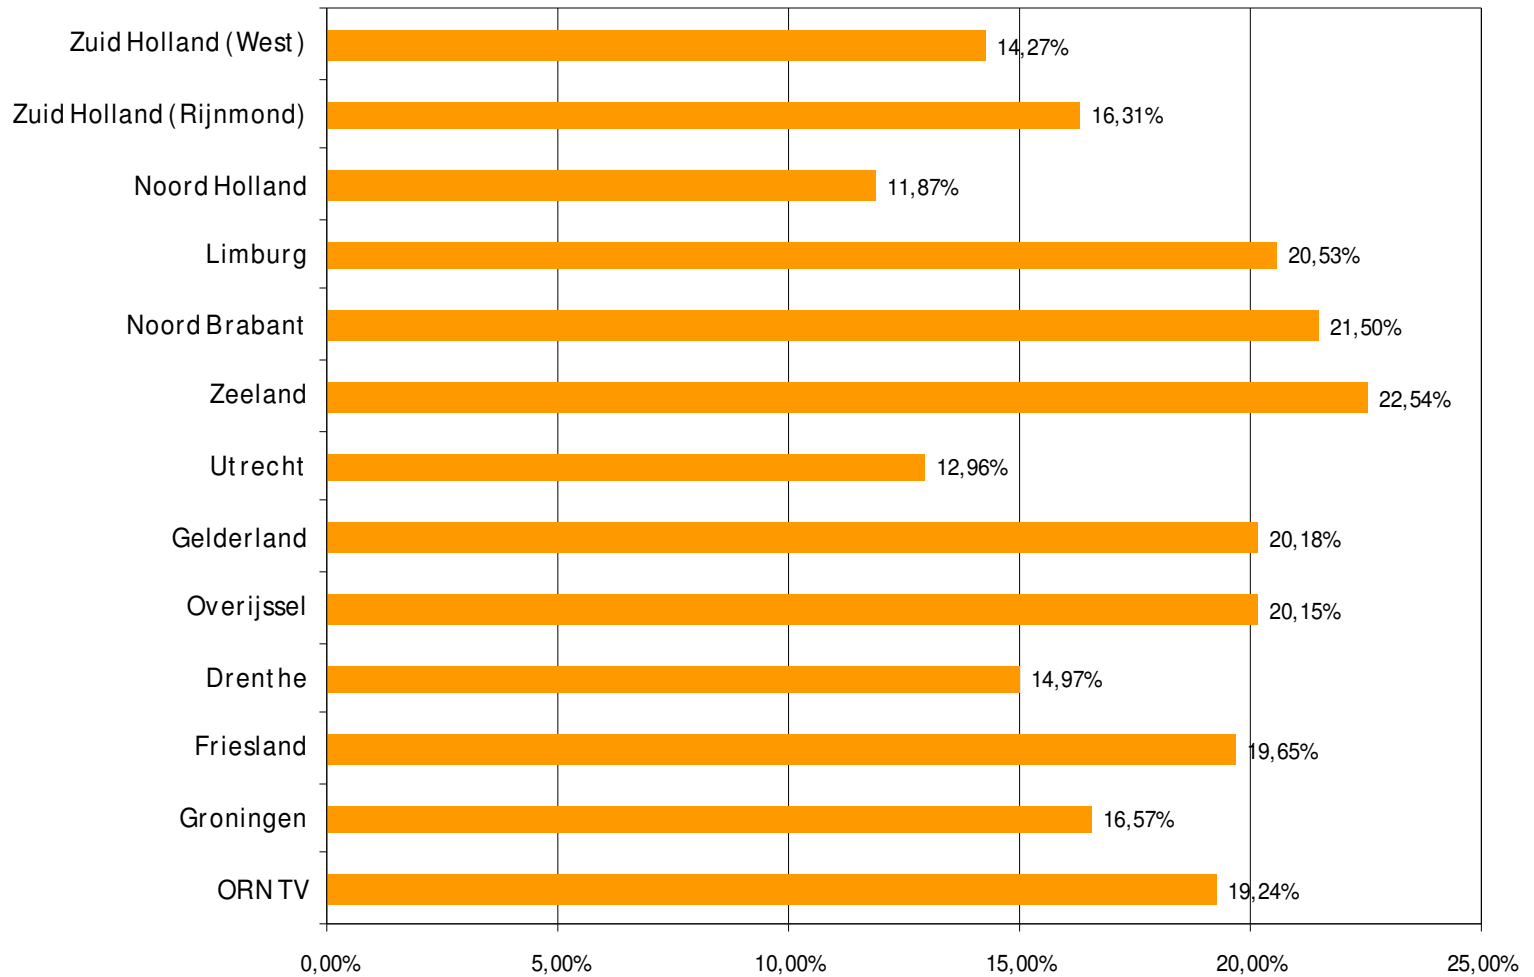

Weekrapport week 31 2009

Bron: SKO, ma-zo

Bron: SKO, ma-zo