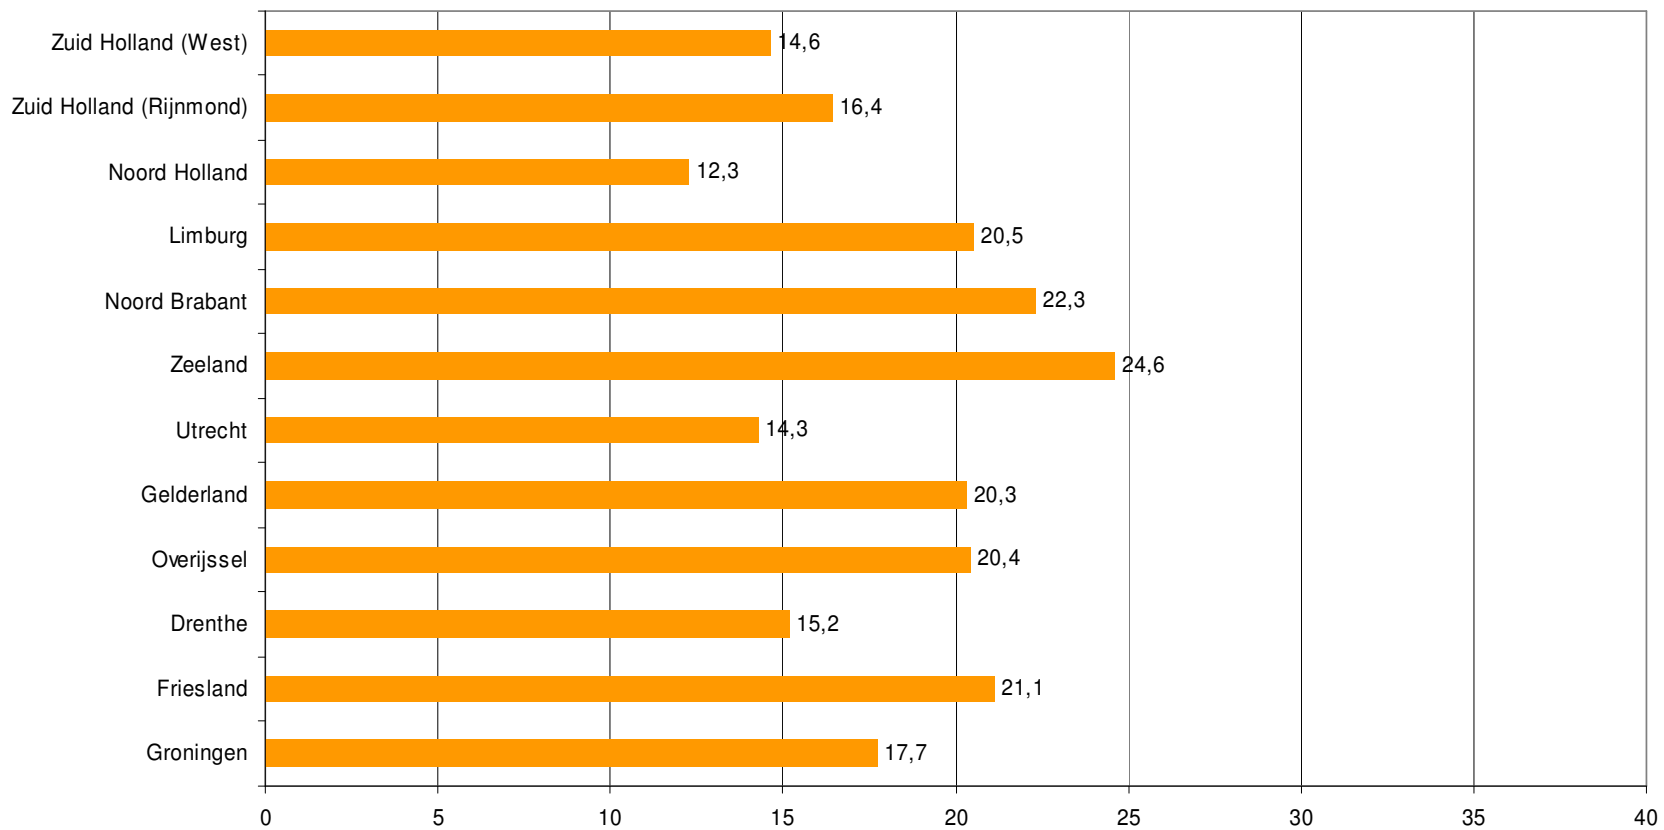

Weekrapport week 31 2009

Bron: SKO, ma-zo

Bron: SKO, ma-zo