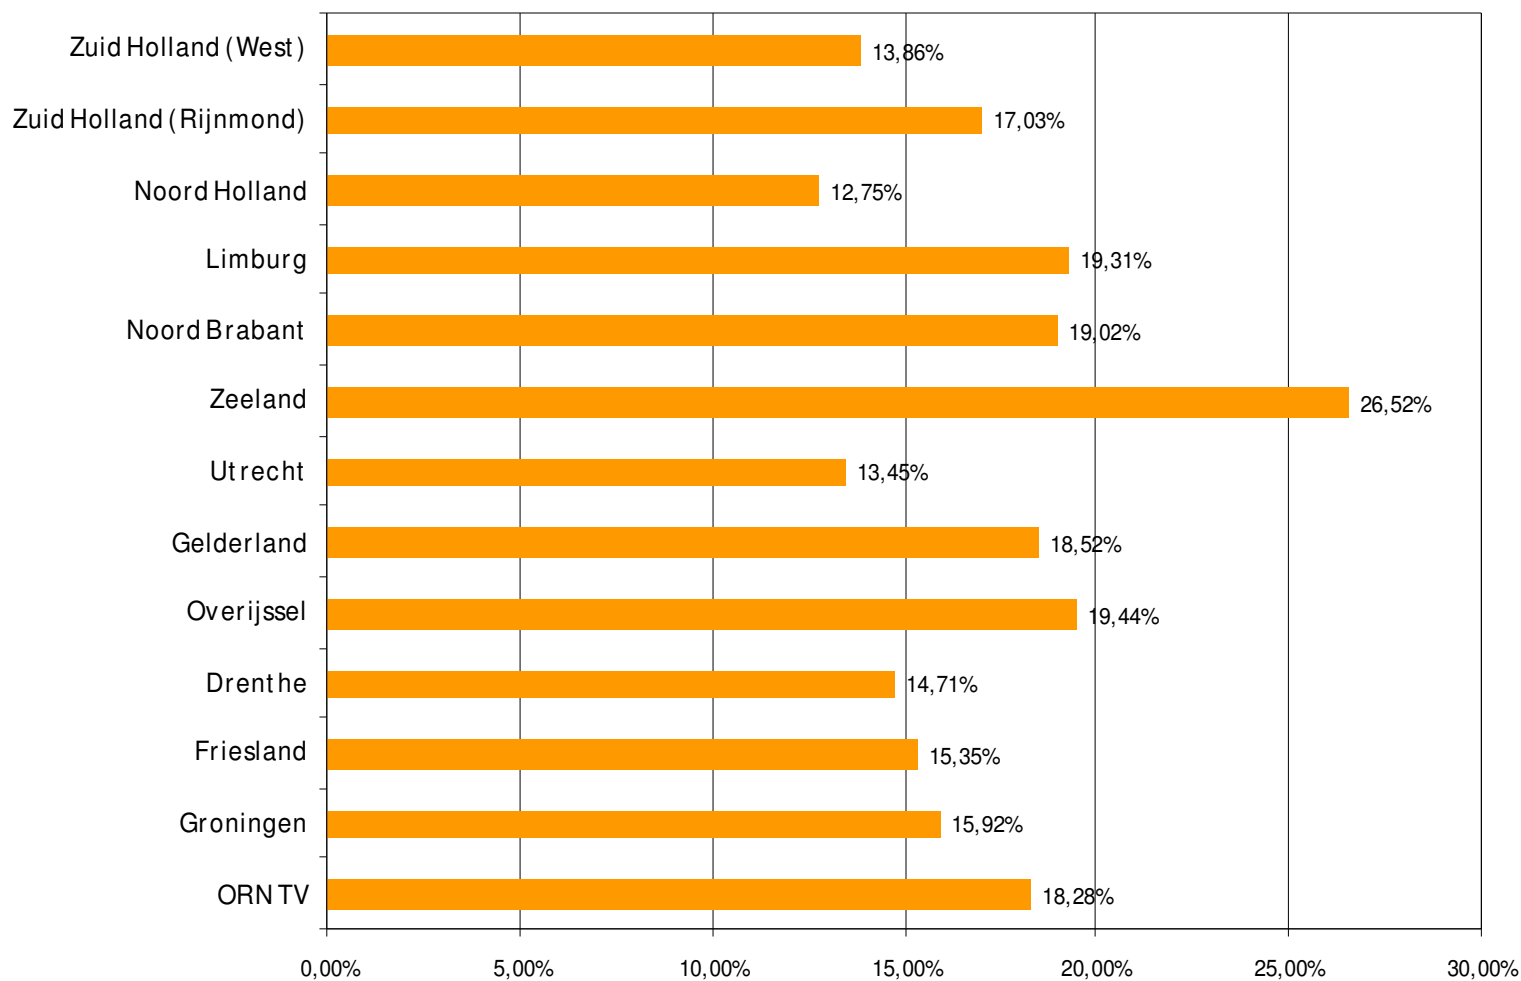

# Weekrapport week 32 2009

Bron: SKO, ma-zo

Bron: SKO, ma-zo