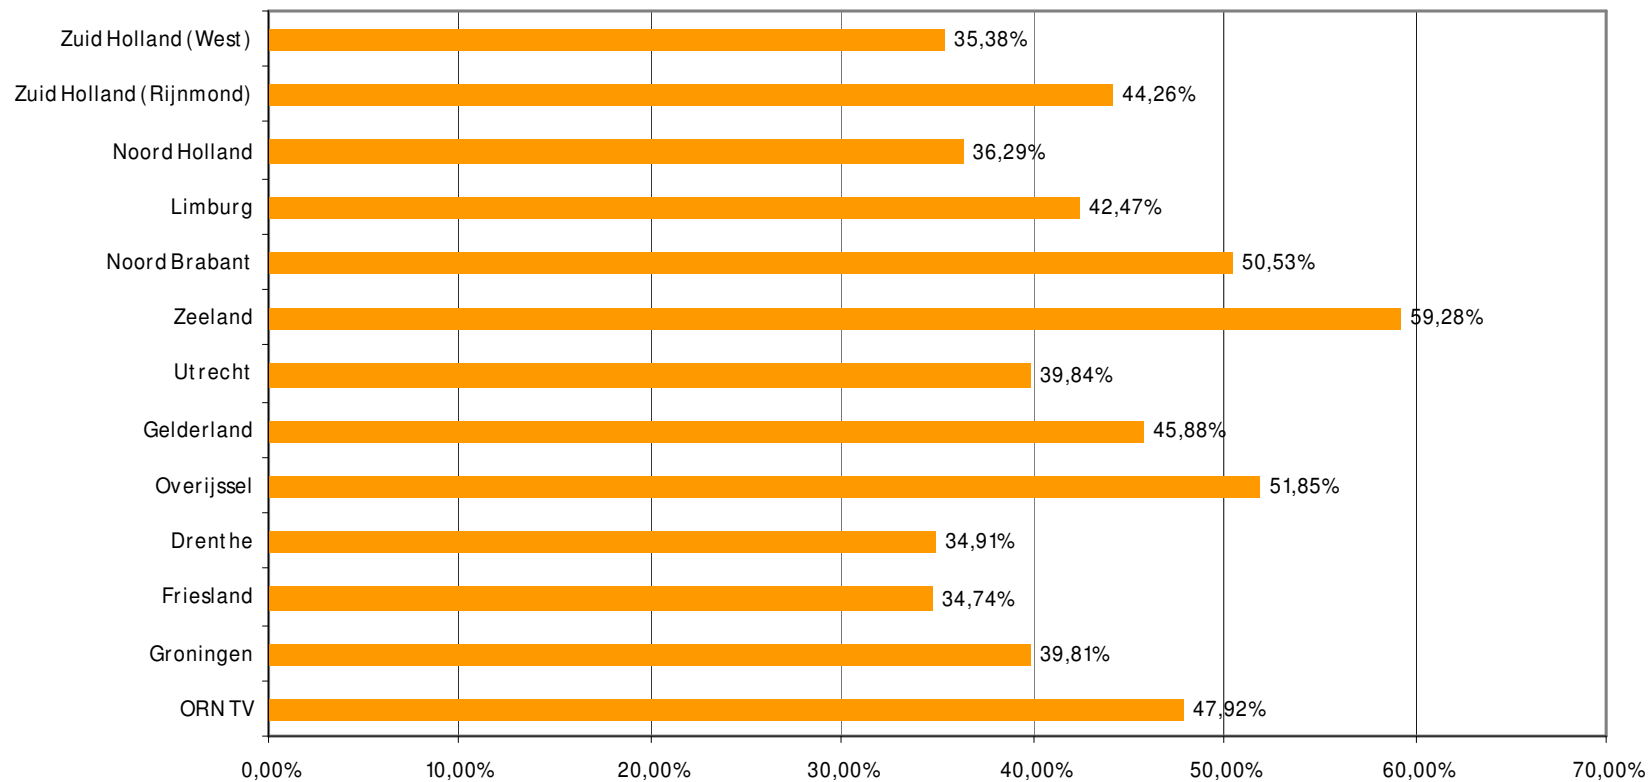

# Weekrapport week 32 2009

Bron: SKO, ma-zo

Bron: SKO, ma-zo