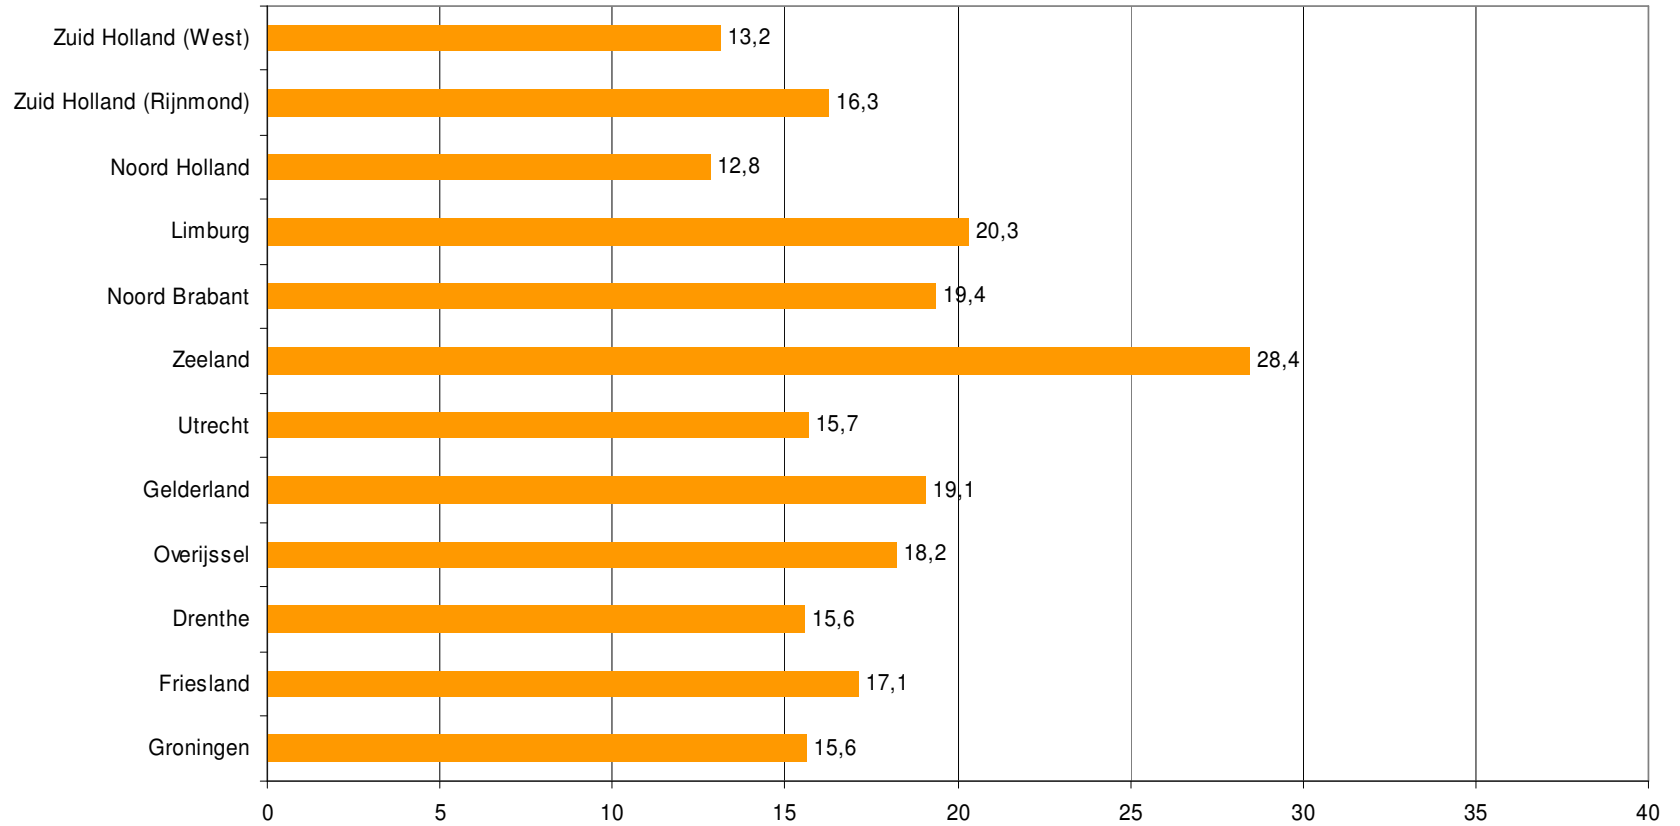

# Weekrapport week 32 2009

Bron: SKO, ma-zo

Bron: SKO, ma-zo