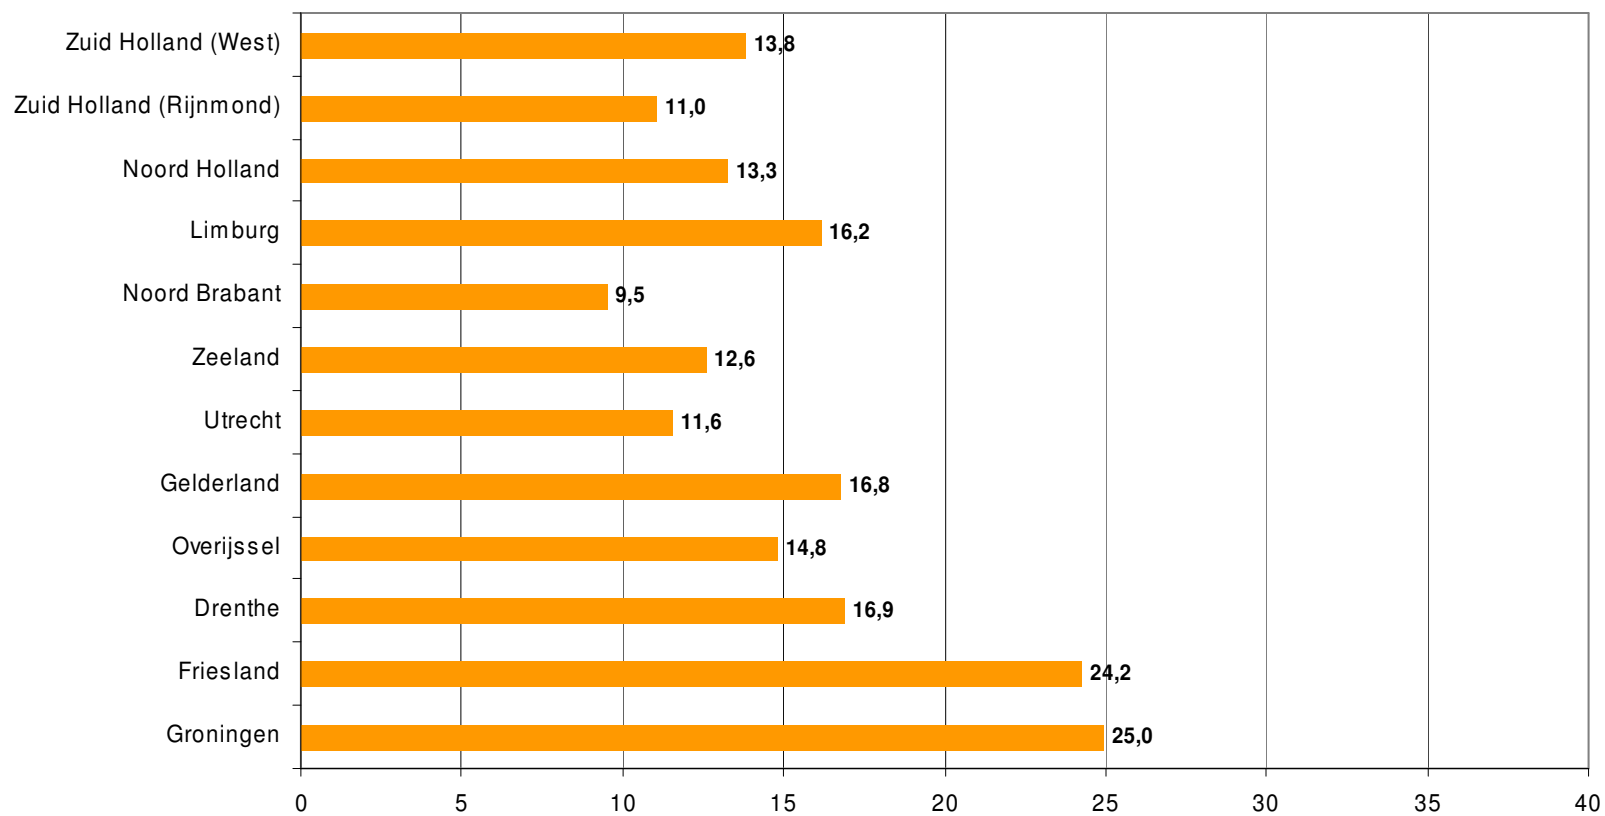

# Weekrapport week 32 2009

Bron: SKO, ma-zo

Bron: SKO, ma-zo