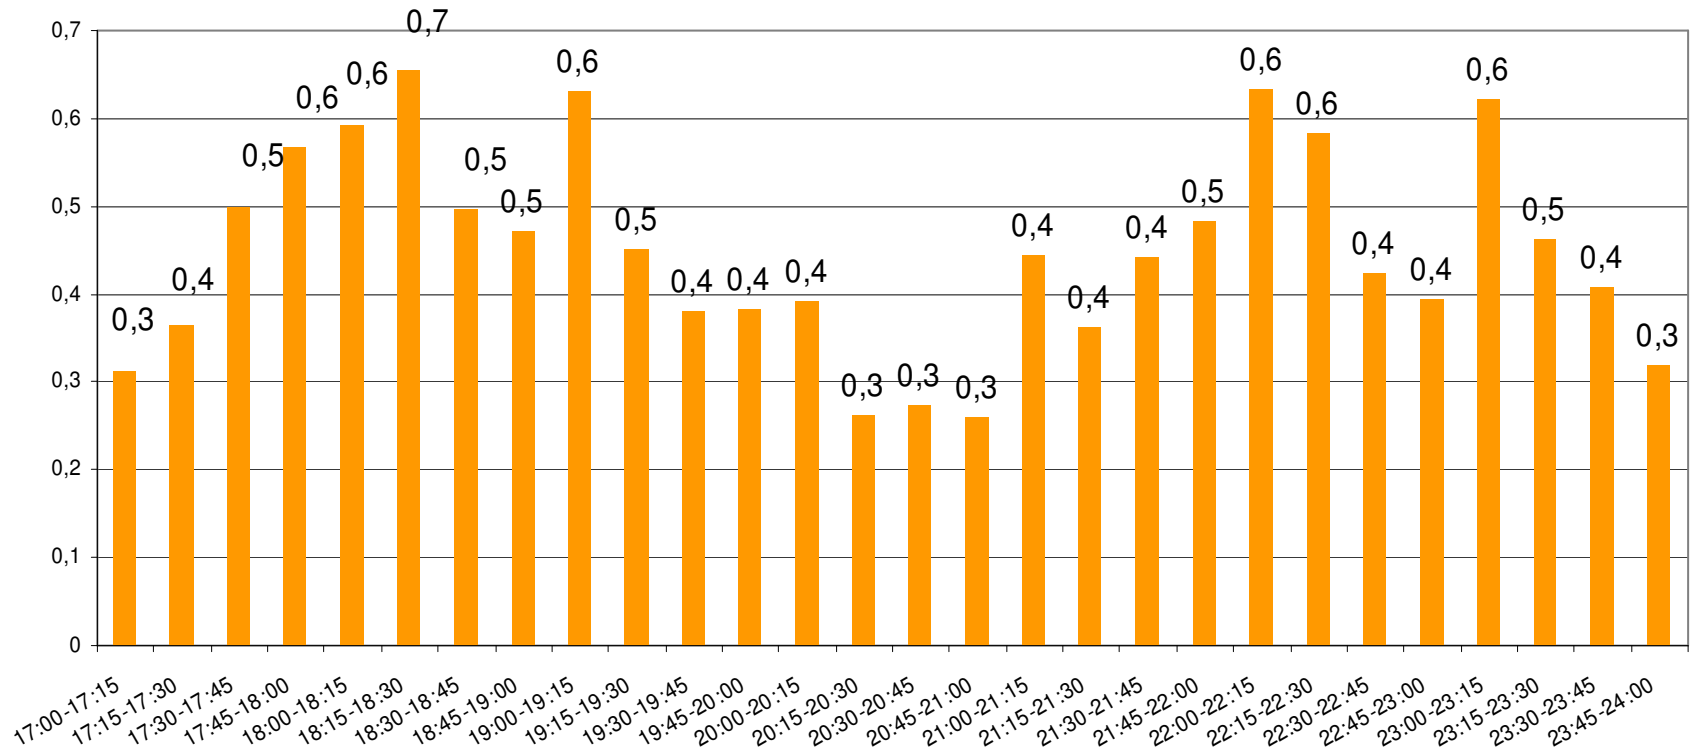

# Weekrapport week 32 2009

Bron: SKO, ma-zo

Bron: SKO, ma-zo