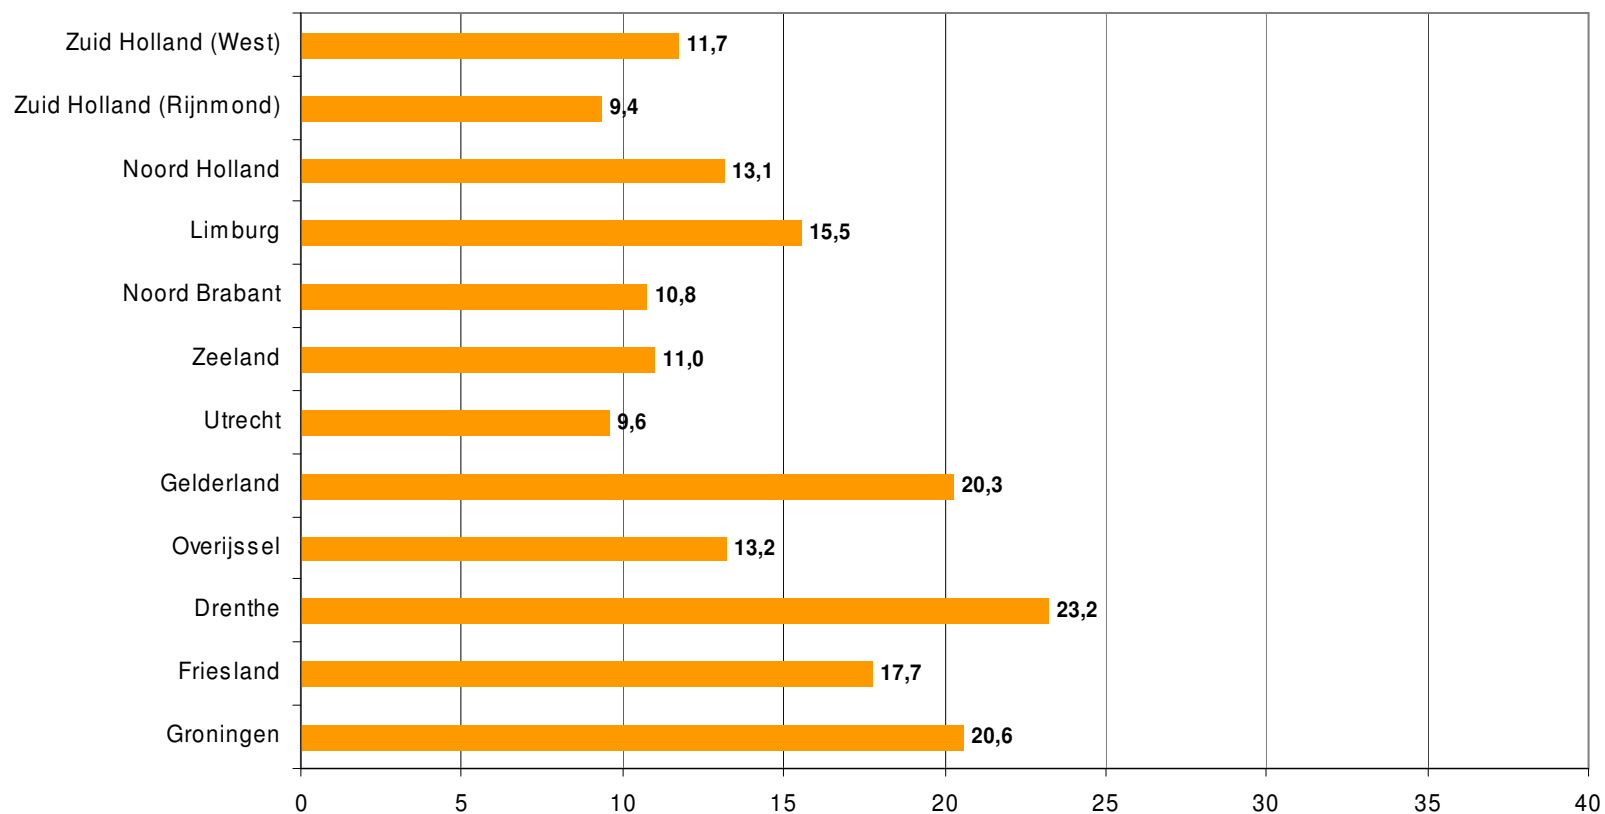

Weekrapport week 33 2009

Bron: SKO, ma-zo

Bron: SKO, ma-zo