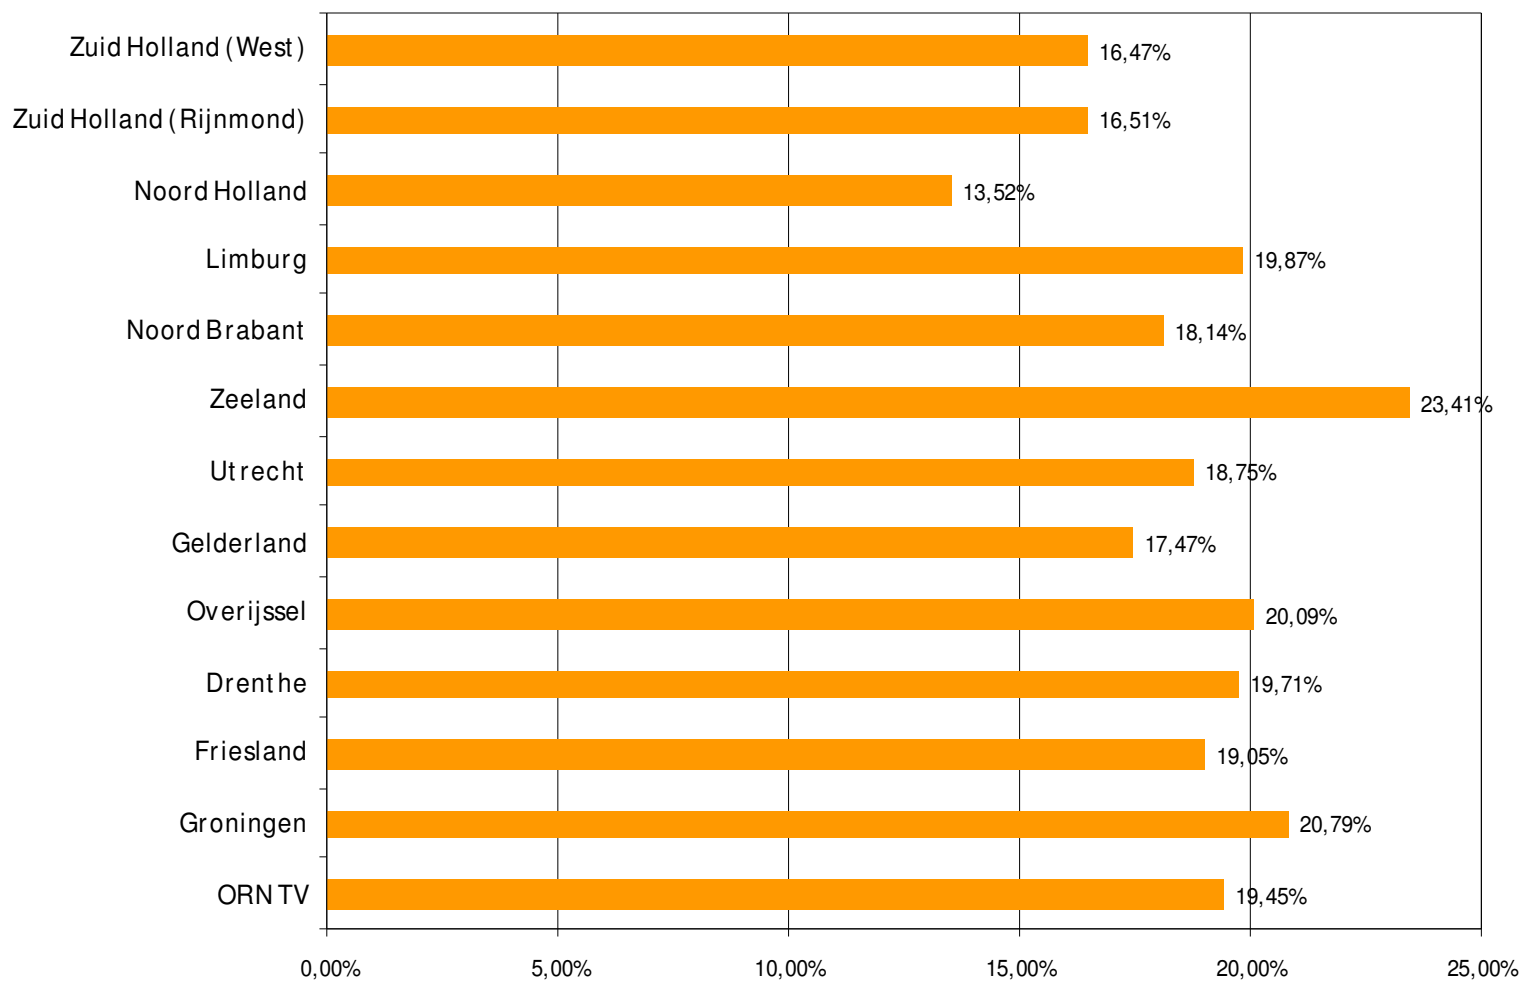

Weekrapport week 33 2009

Bron: SKO, ma-zo

Bron: SKO, ma-zo