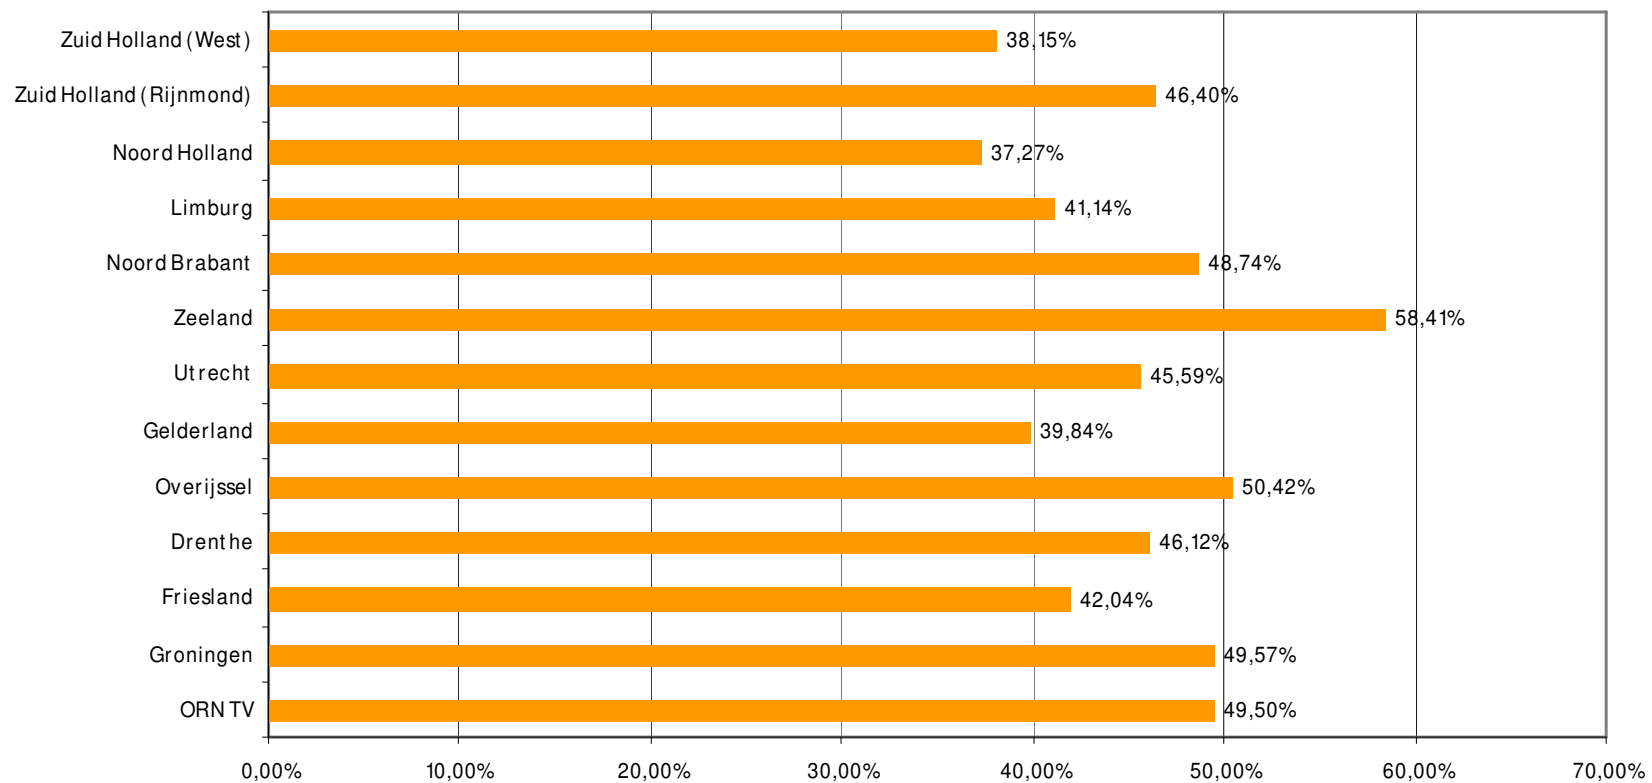

Weekrapport week 33 2009

Bron: SKO, ma-zo

Bron: SKO, ma-zo