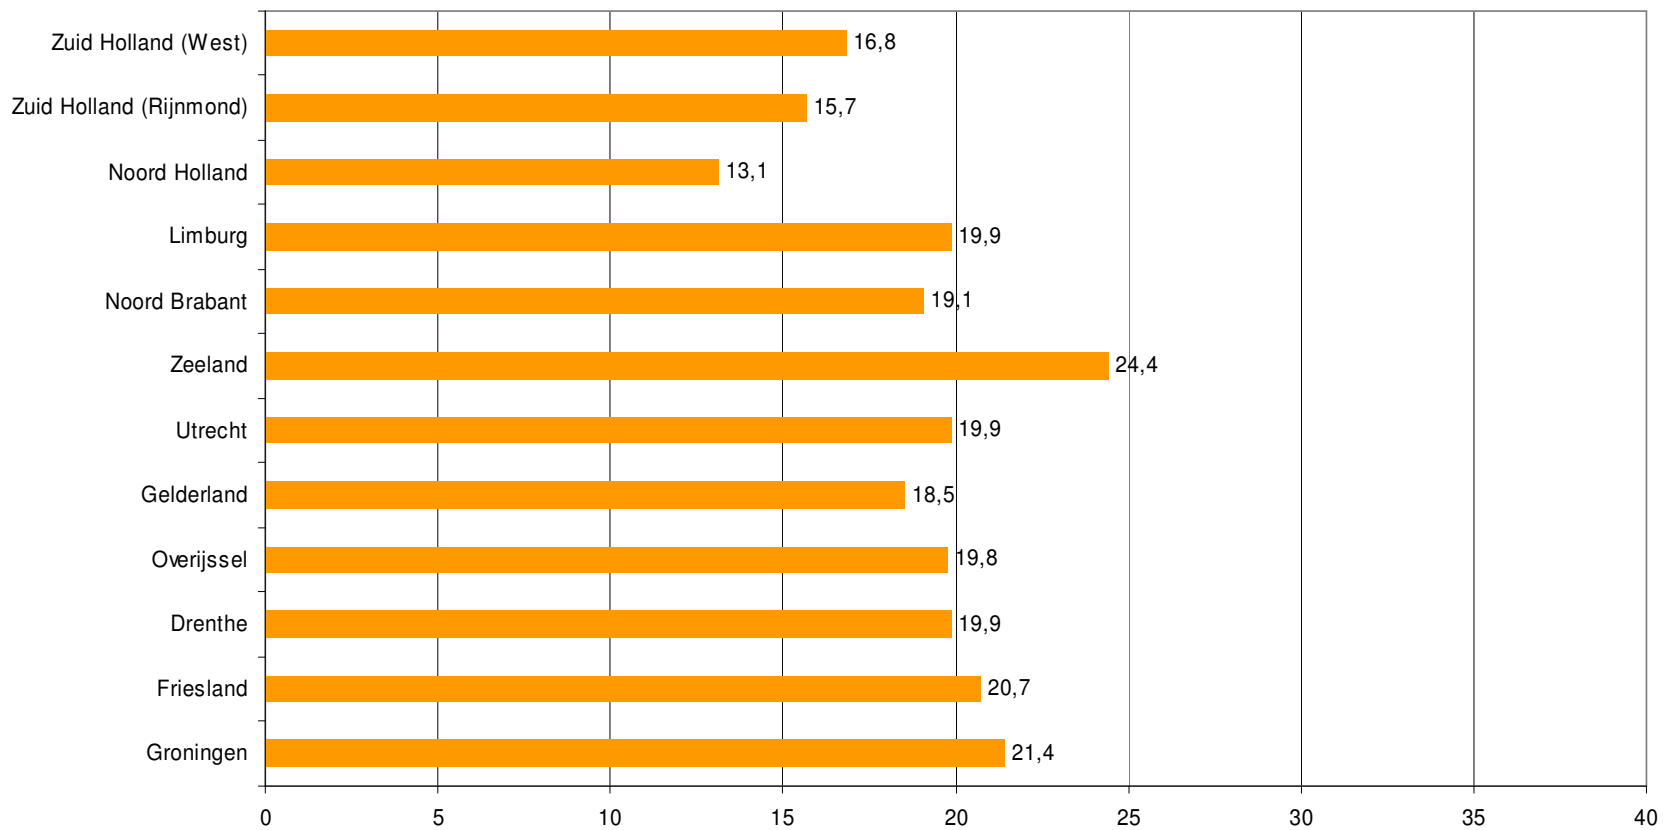

Weekrapport week 33 2009

Bron: SKO, ma-zo

Bron: SKO, ma-zo