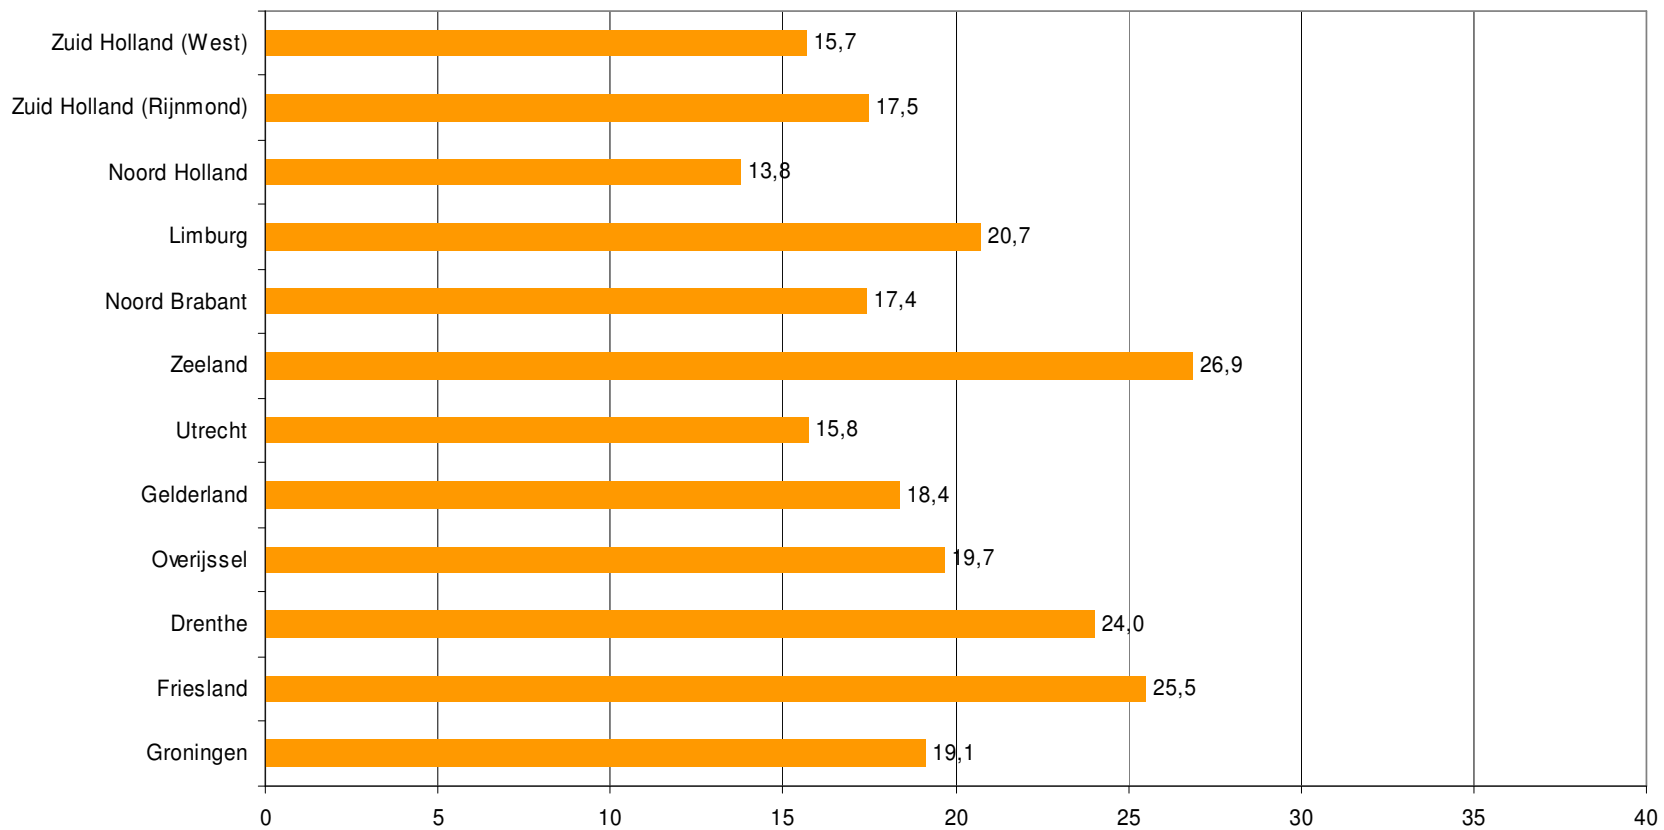

Weekrapport week 34 2009

Bron: SKO, ma-zo

Bron: SKO, ma-zo