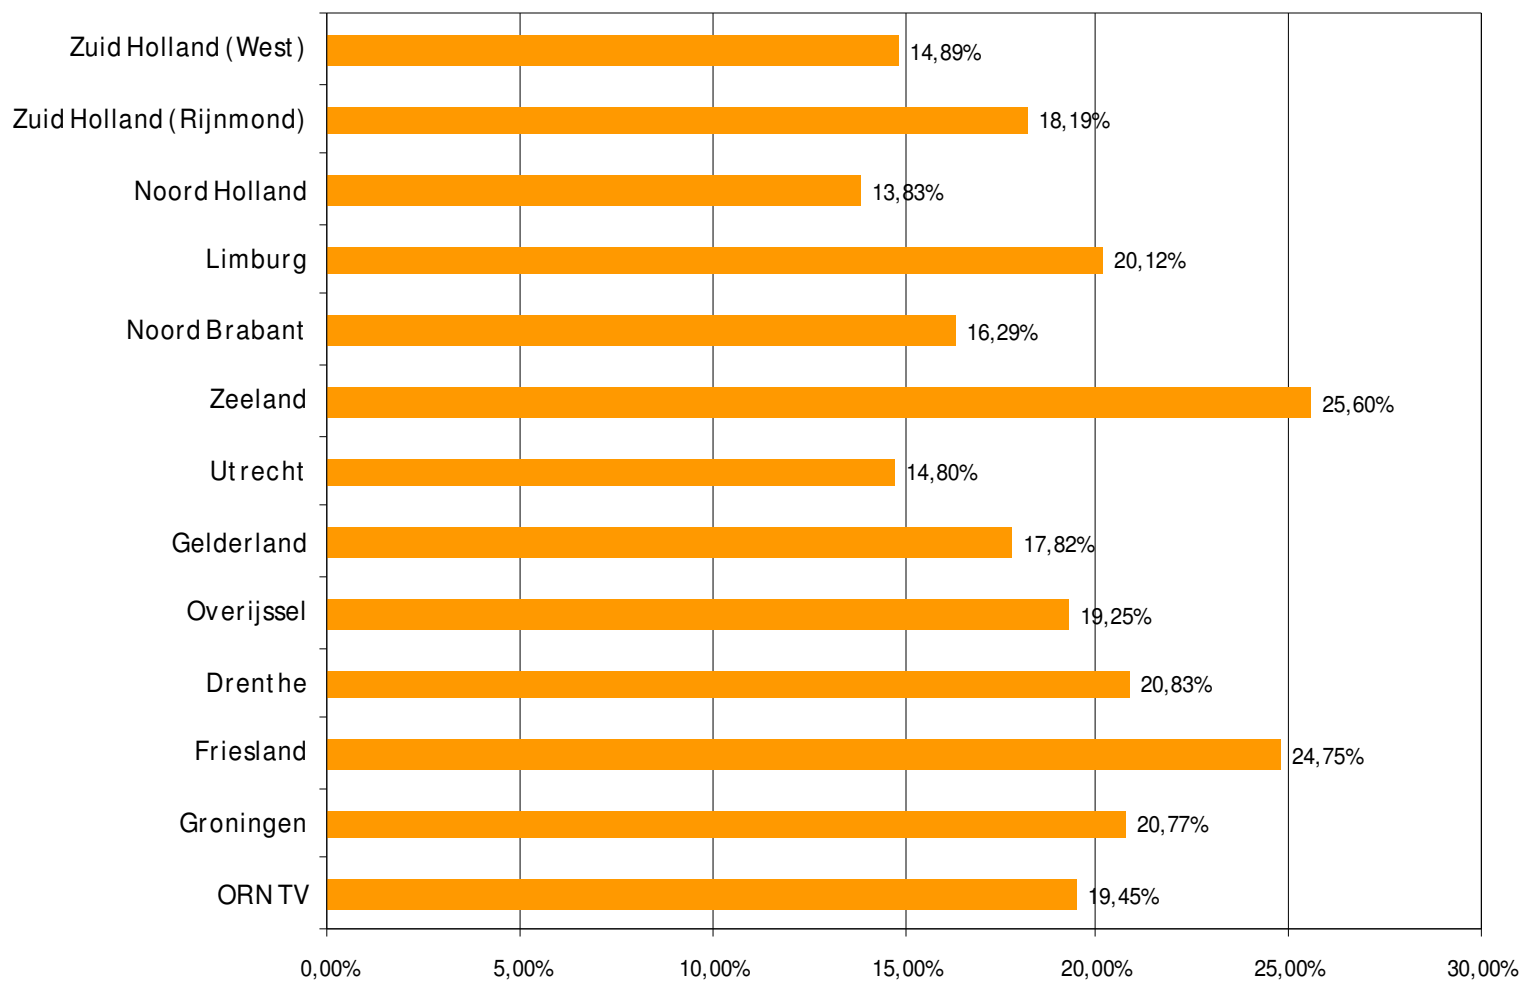

Weekrapport week 34 2009

Bron: SKO, ma-zo

Bron: SKO, ma-zo