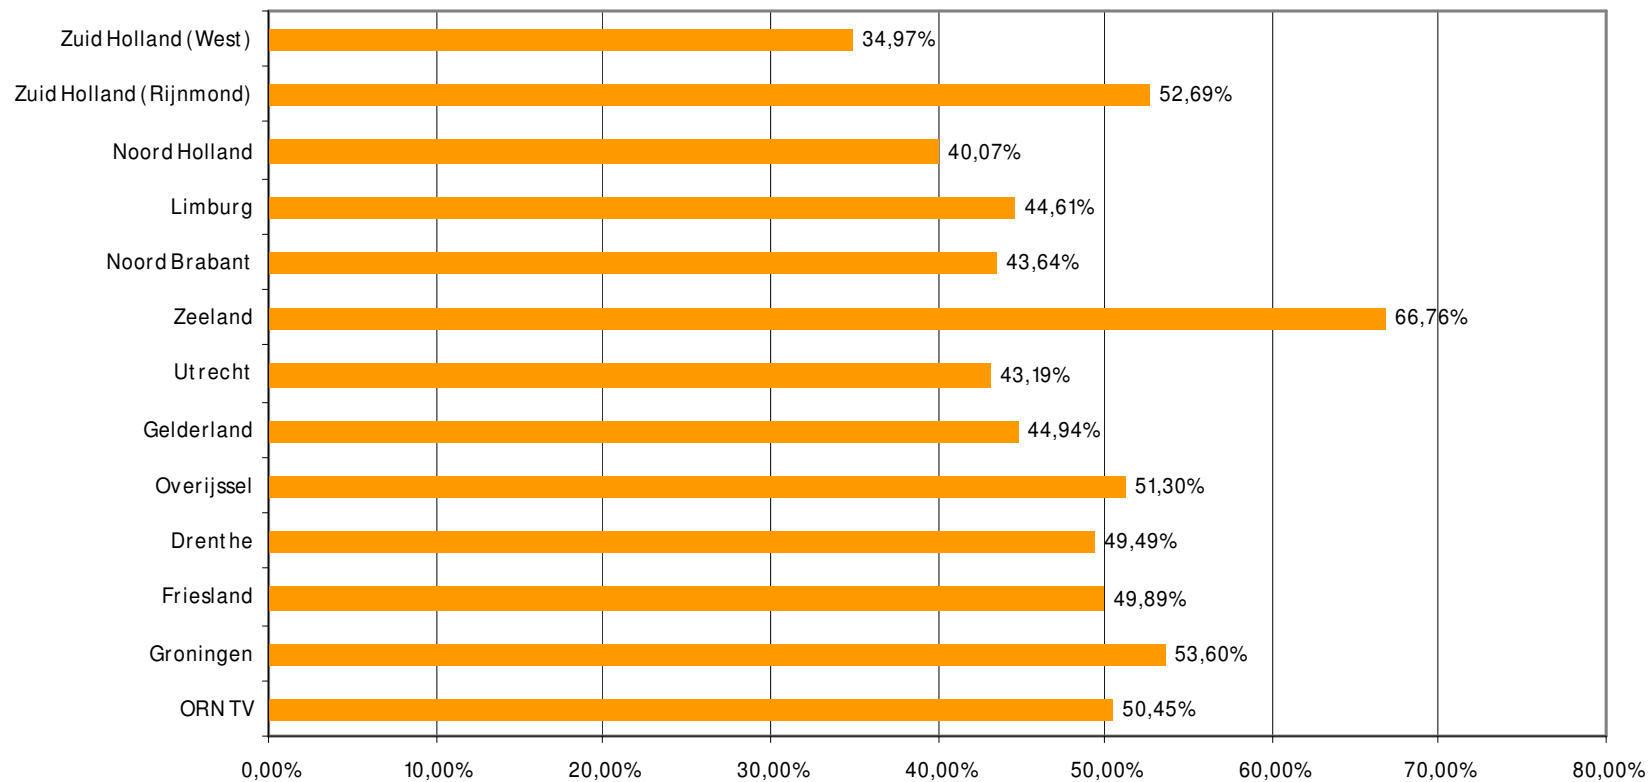

Weekrapport week 34 2009

Bron: SKO, ma-zo

Bron: SKO, ma-zo