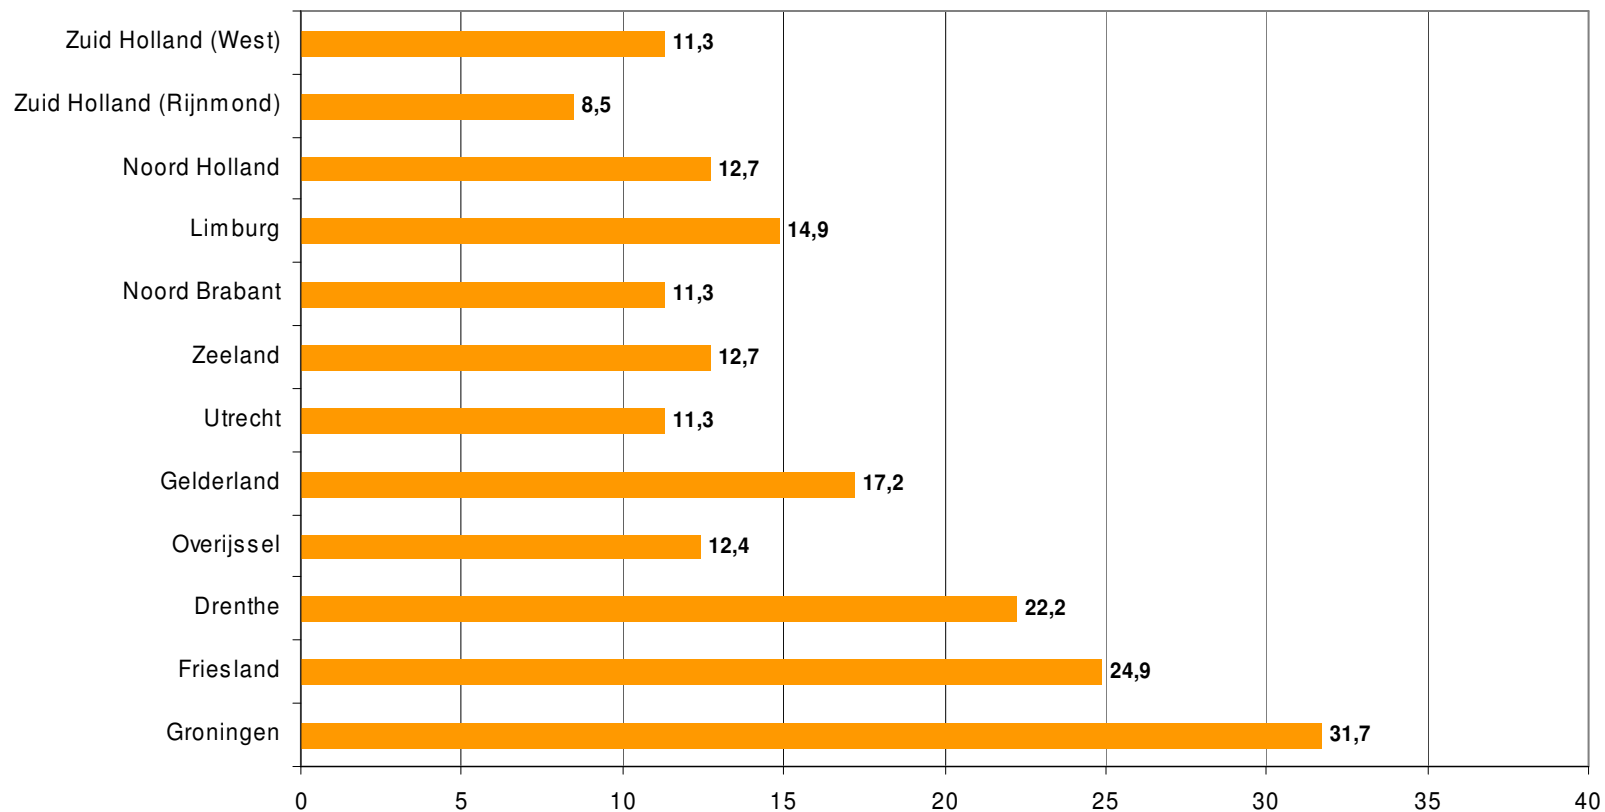

Weekrapport week 34 2009

Bron: SKO, ma-zo

Bron: SKO, ma-zo