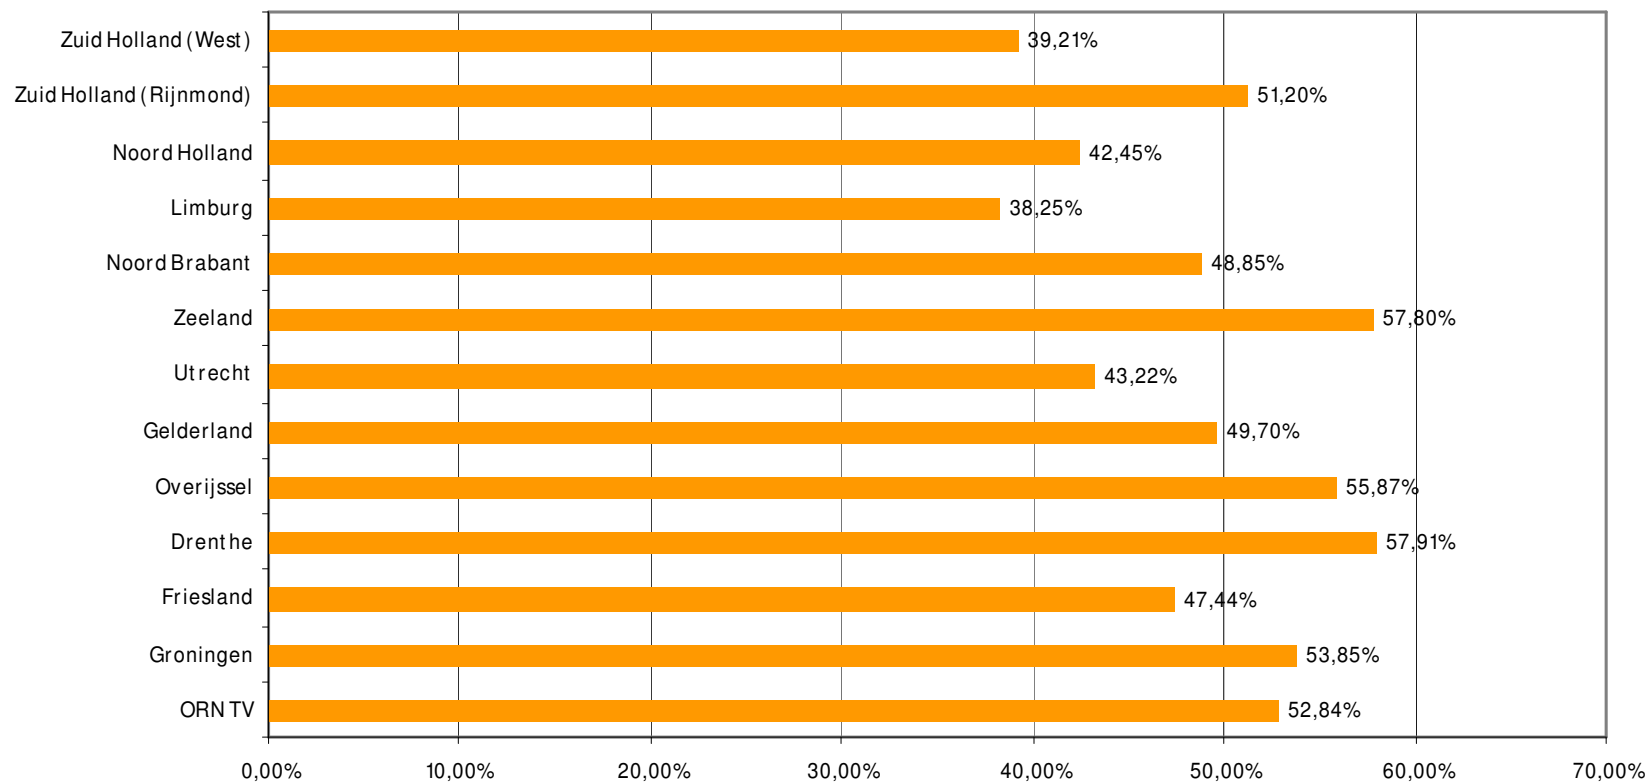

Weekrapport week 35 2009

Bron: SKO, ma-zo

Bron: SKO, ma-zo