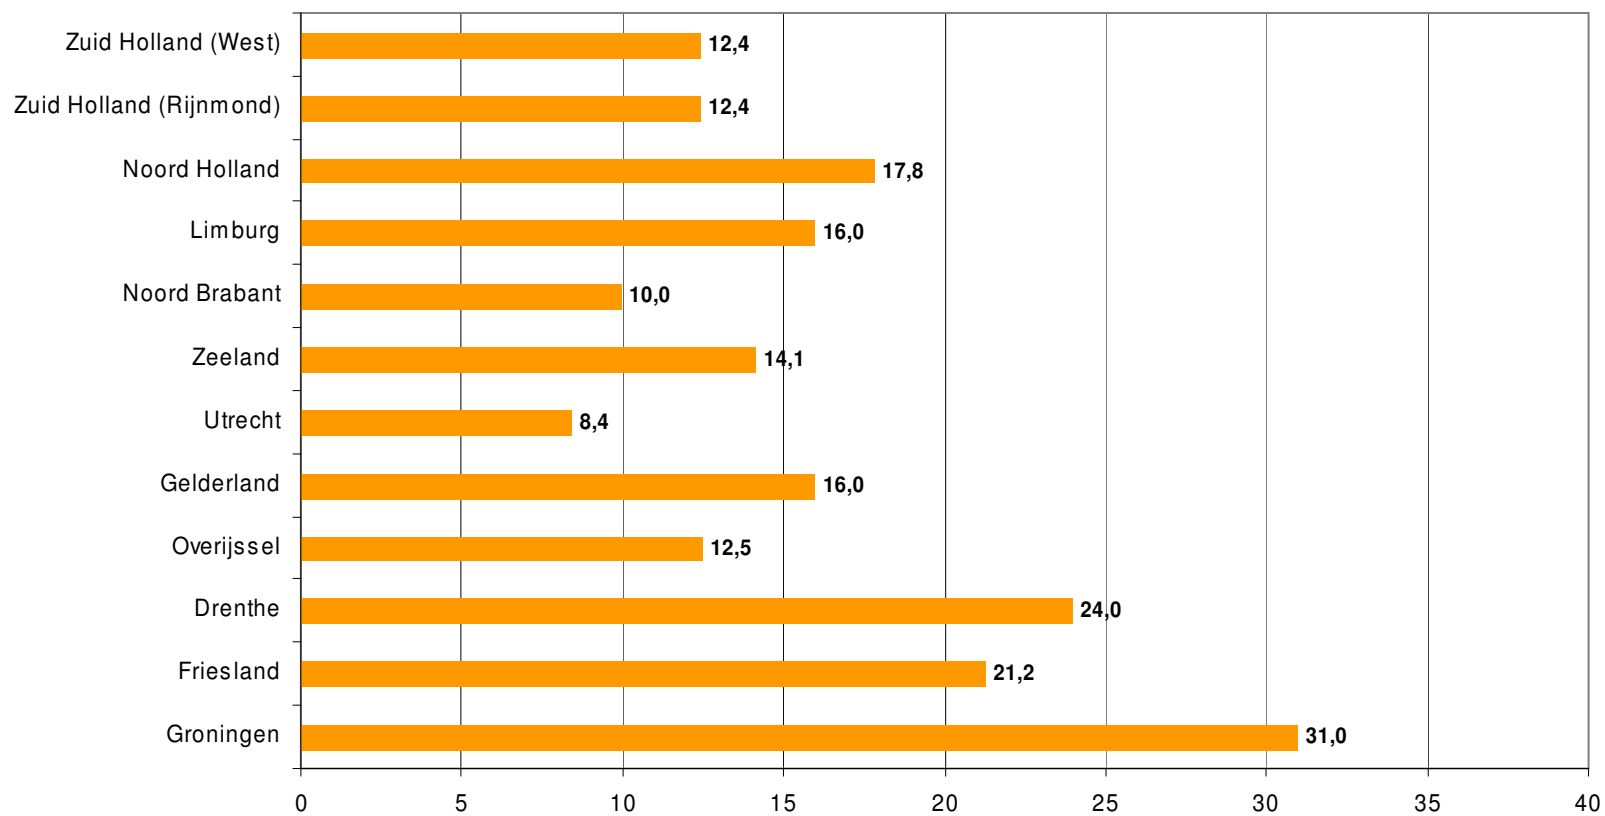

Weekrapport week 35 2009

Bron: SKO, ma-zo

Bron: SKO, ma-zo