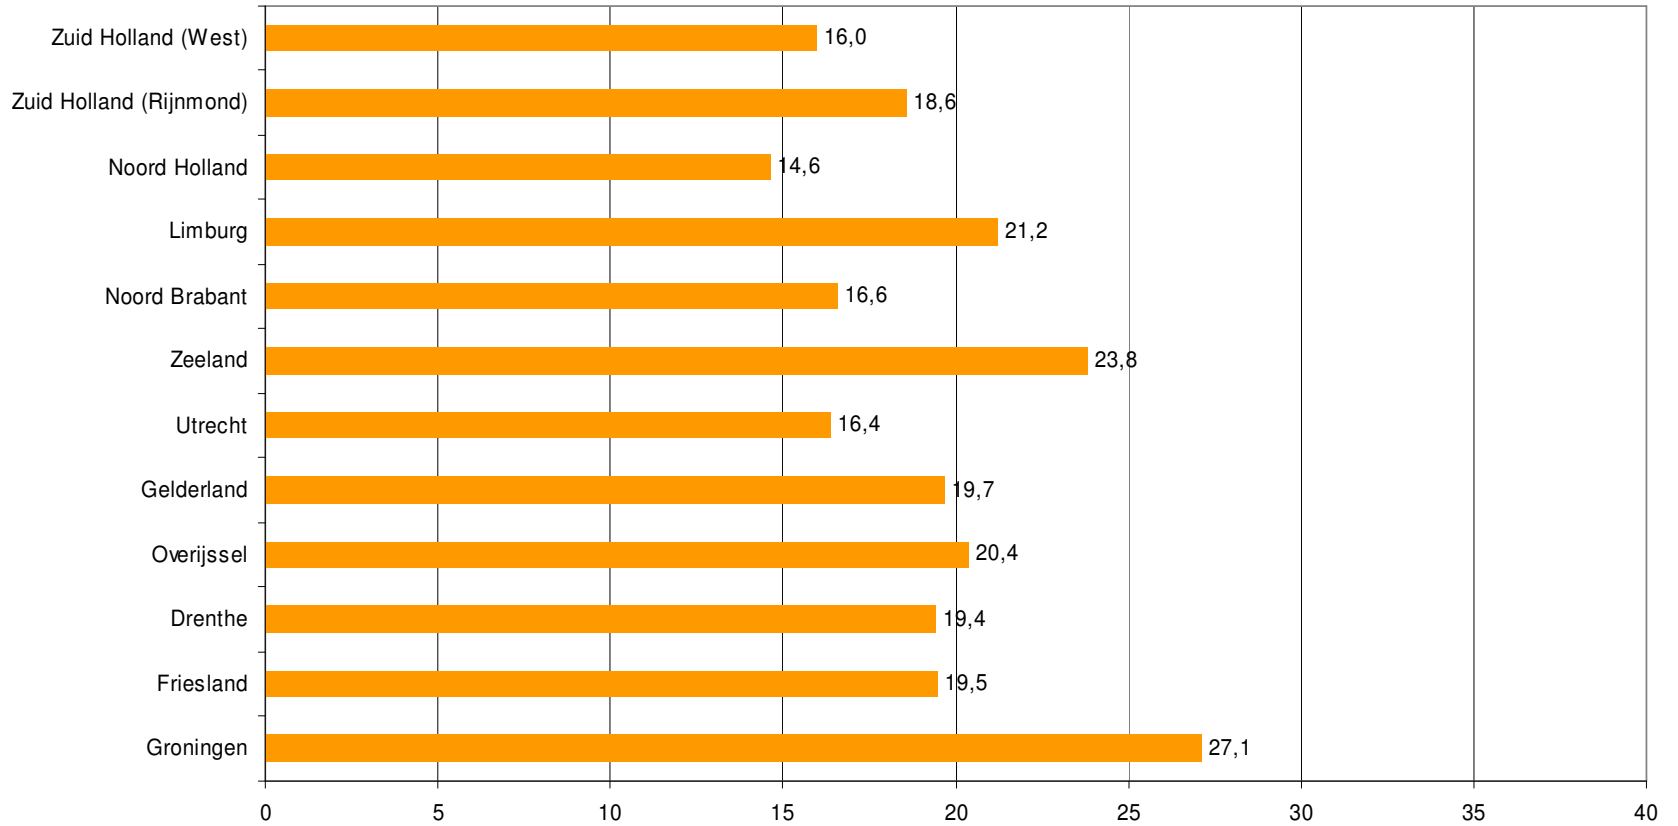

Weekrapport week 35 2009

Bron: SKO, ma-zo

Bron: SKO, ma-zo