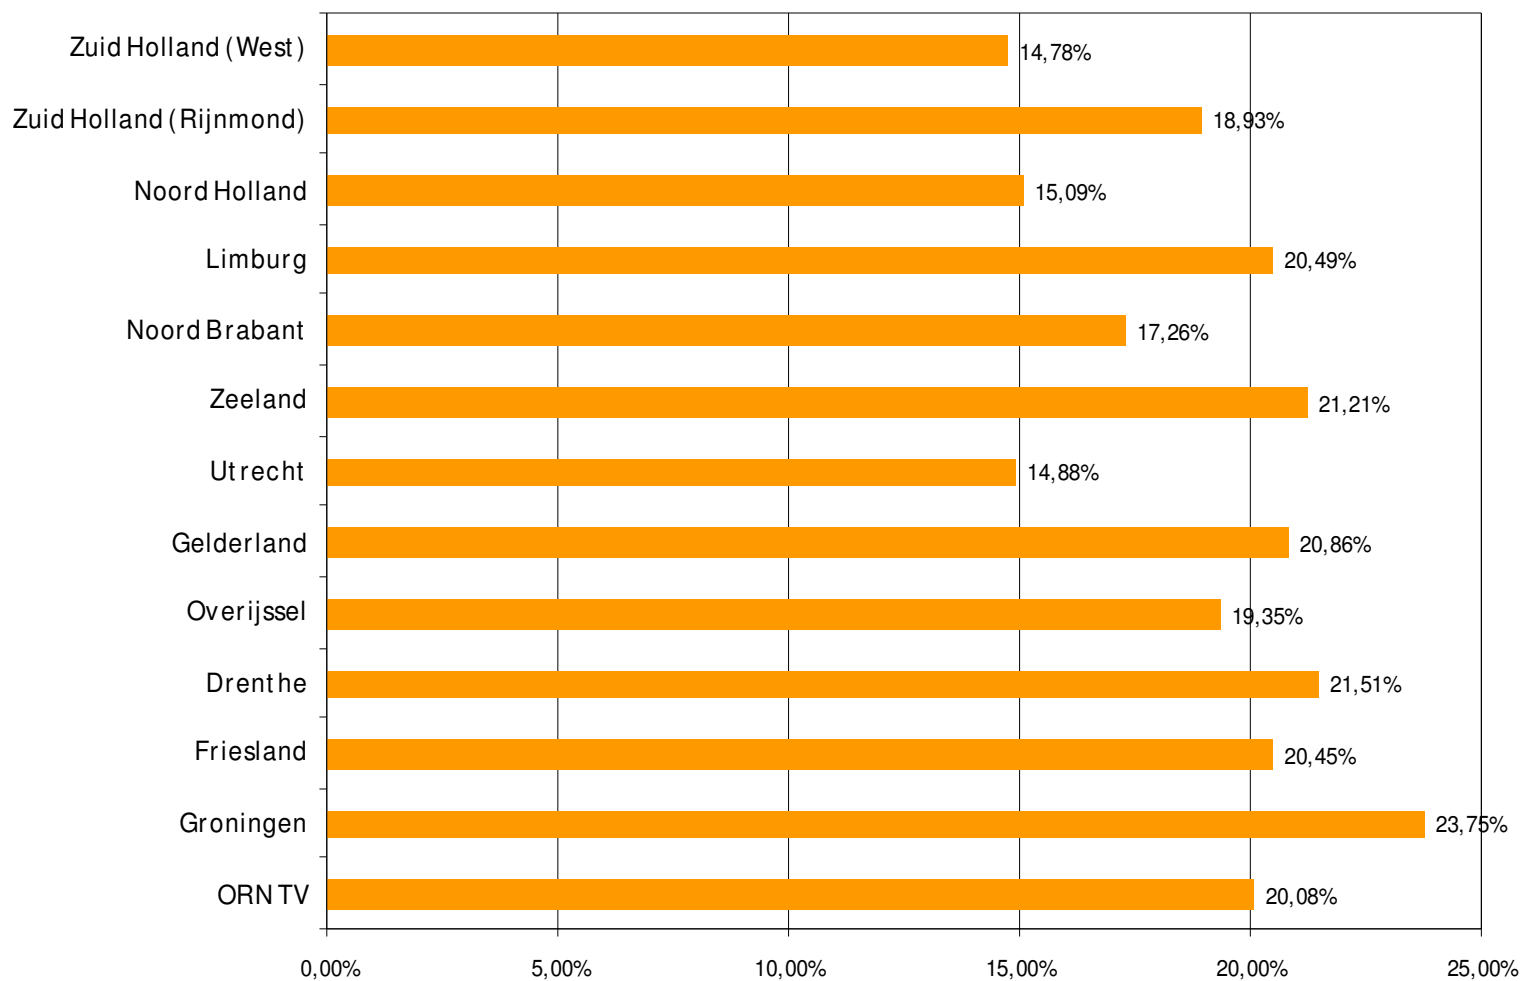

Weekrapport week 35 2009

Bron: SKO, ma-zo

Bron: SKO, ma-zo