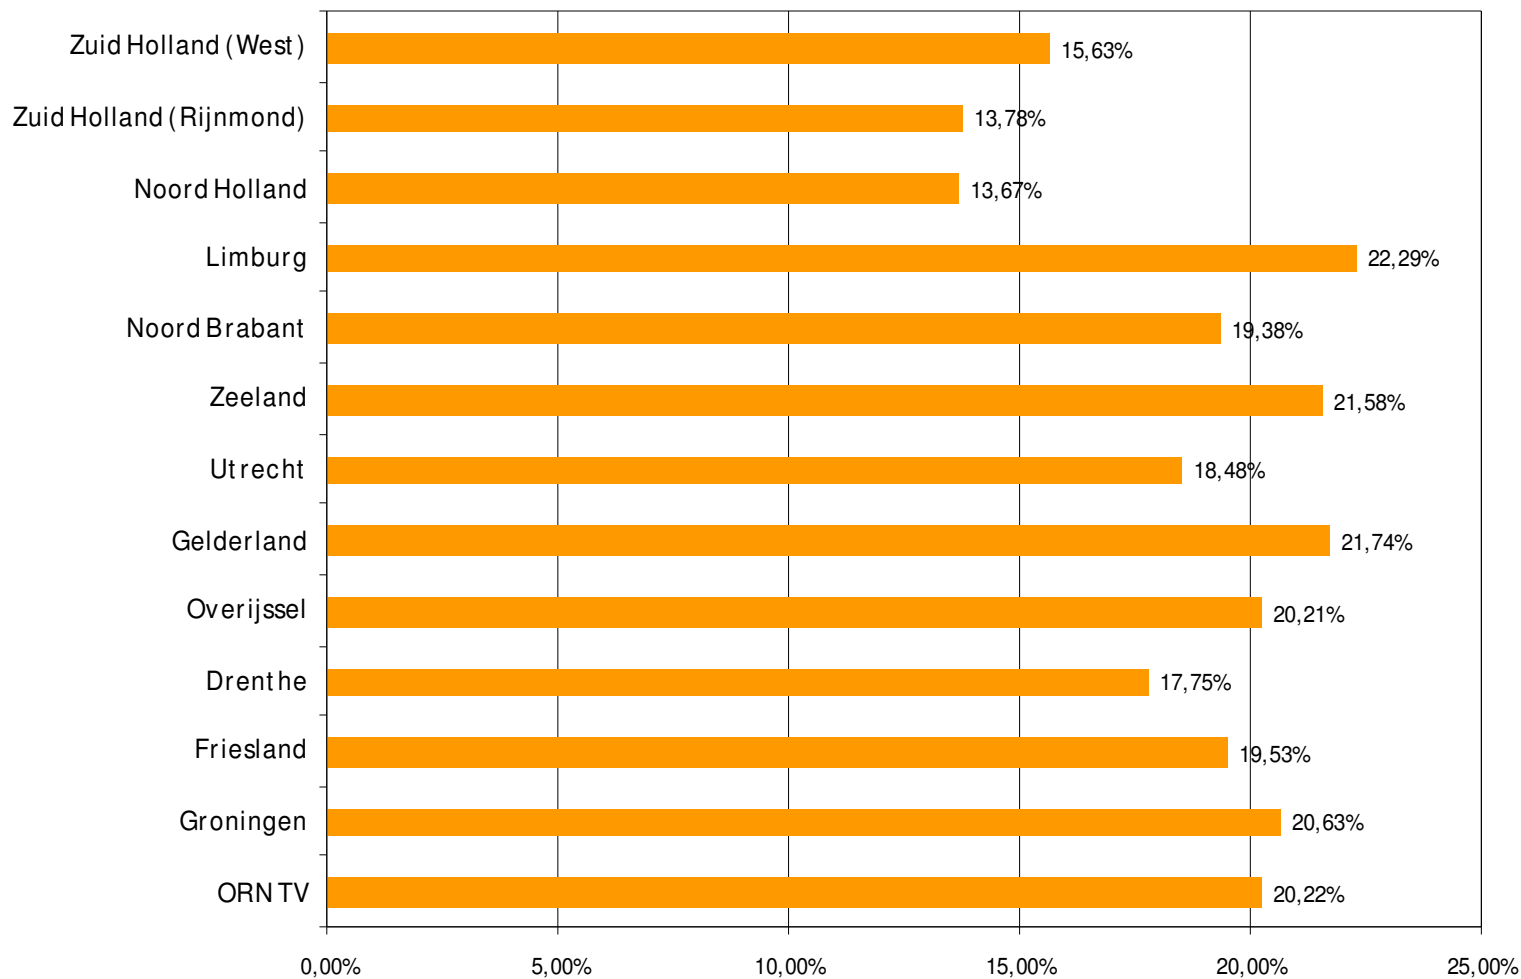

Weekrapport week 36 2009

Bron: SKO, ma-zo

Bron: SKO, ma-zo