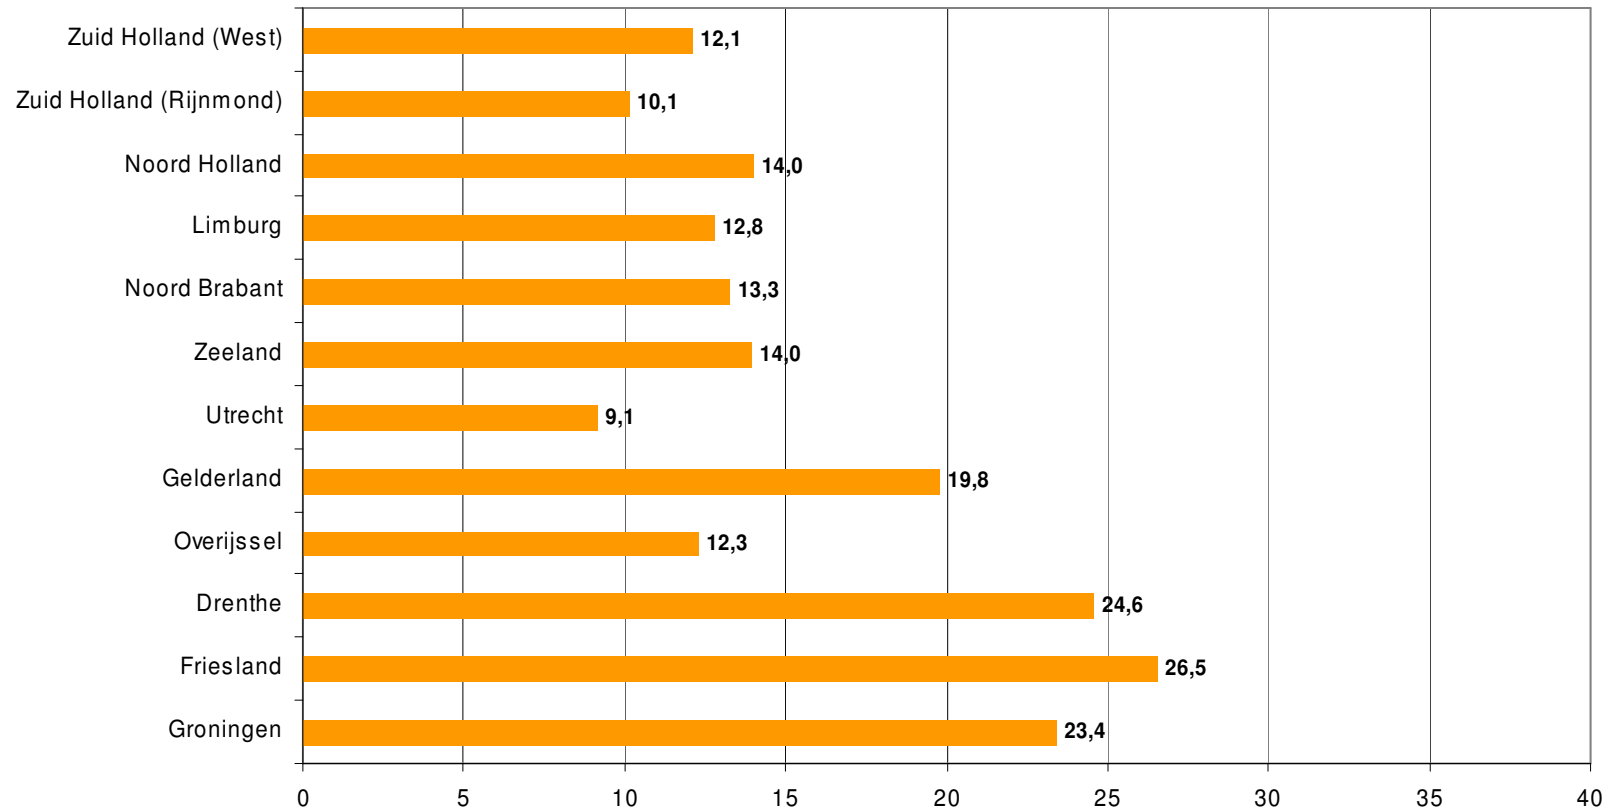

Weekrapport week 36 2009

Bron: SKO, ma-zo

Bron: SKO, ma-zo