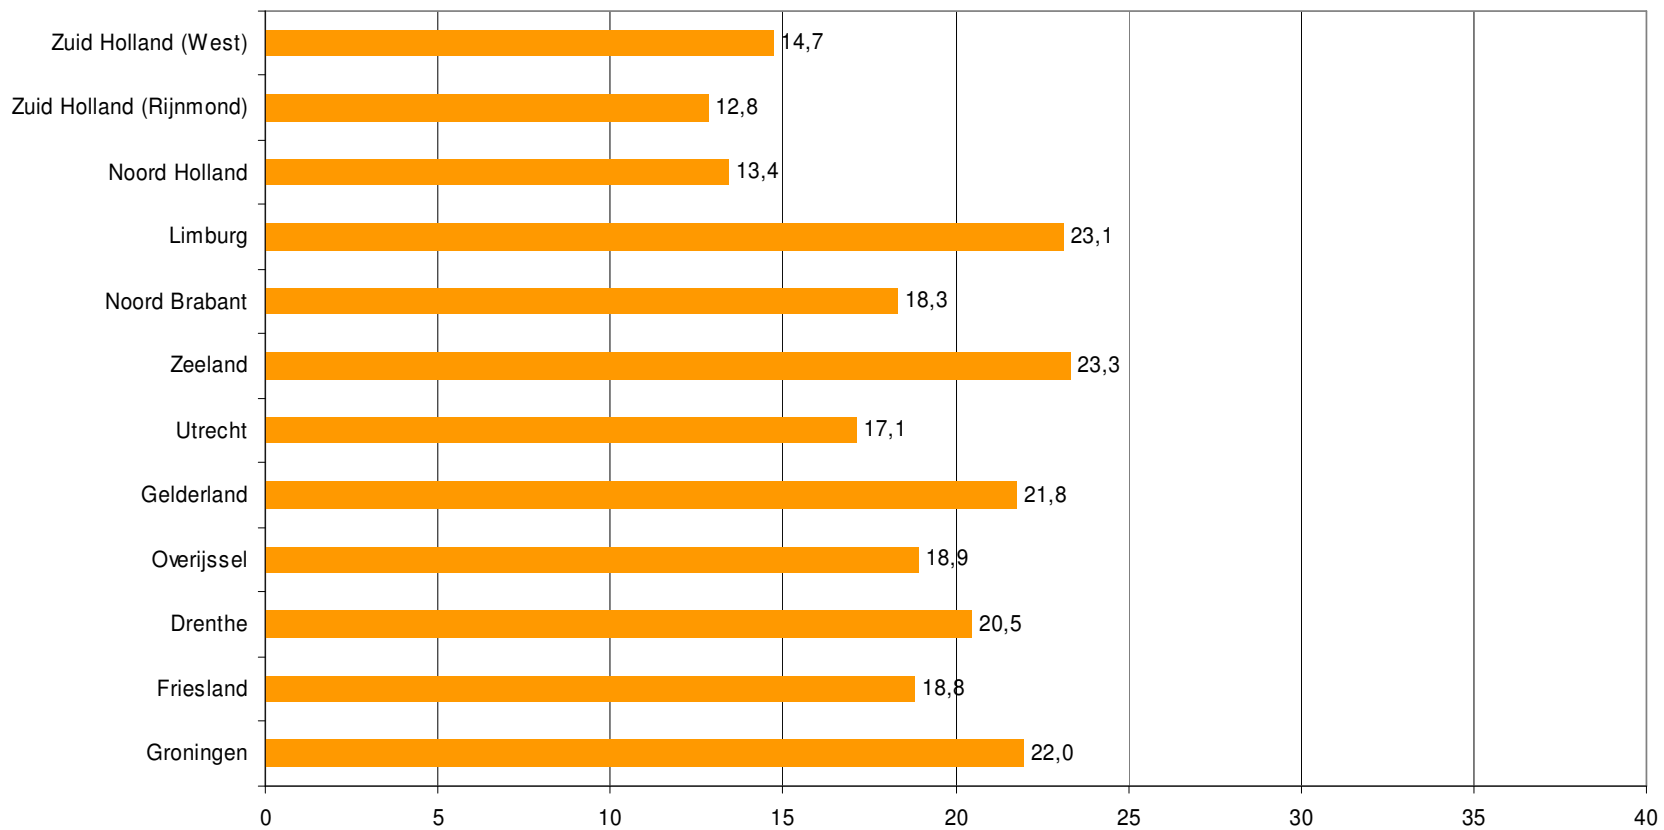

Weekrapport week 36 2009

Bron: SKO, ma-zo

Bron: SKO, ma-zo