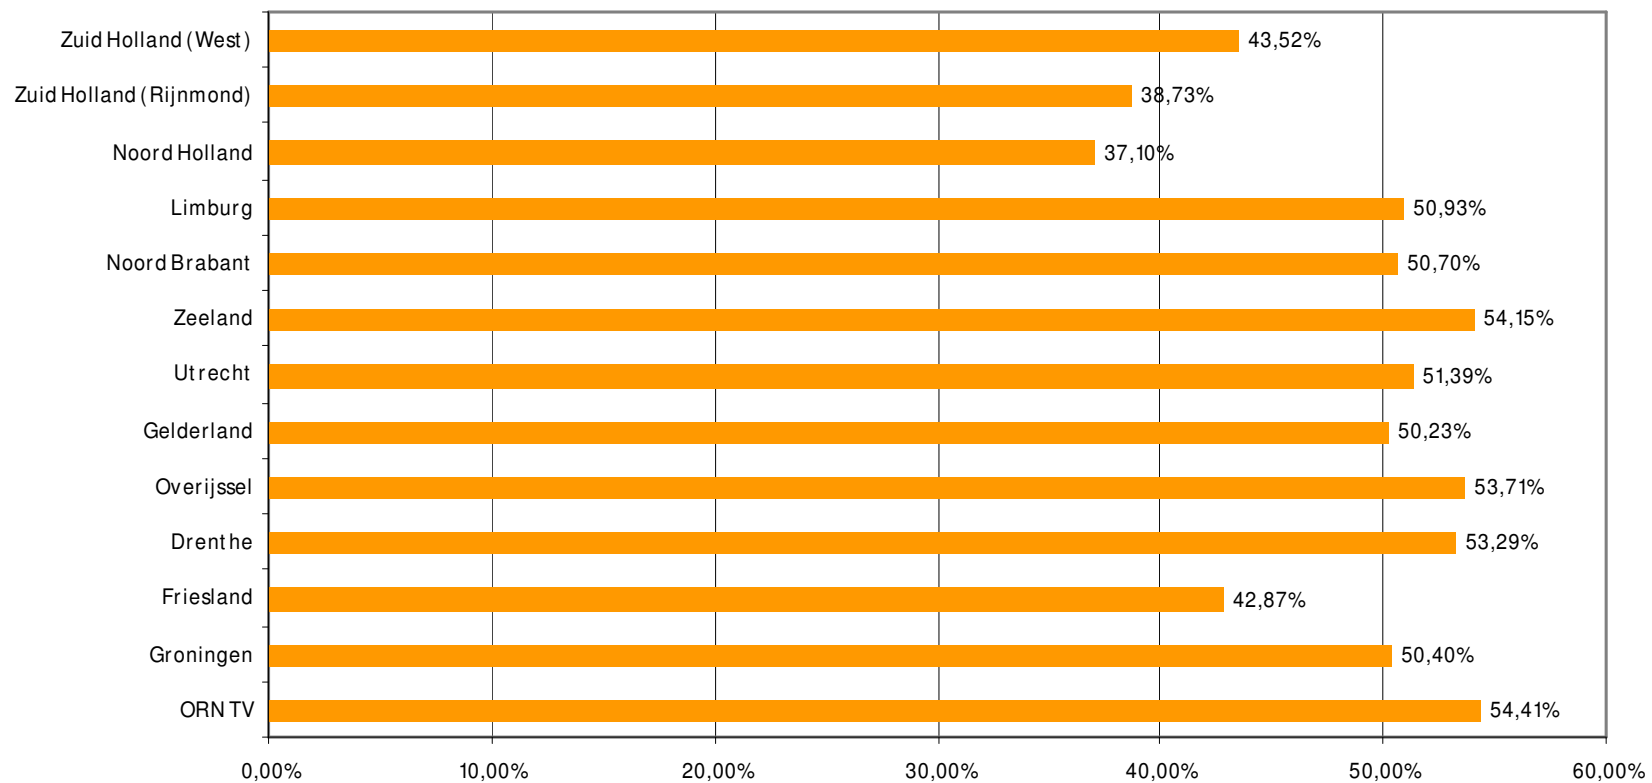

Weekrapport week 36 2009

Bron: SKO, ma-zo

Bron: SKO, ma-zo