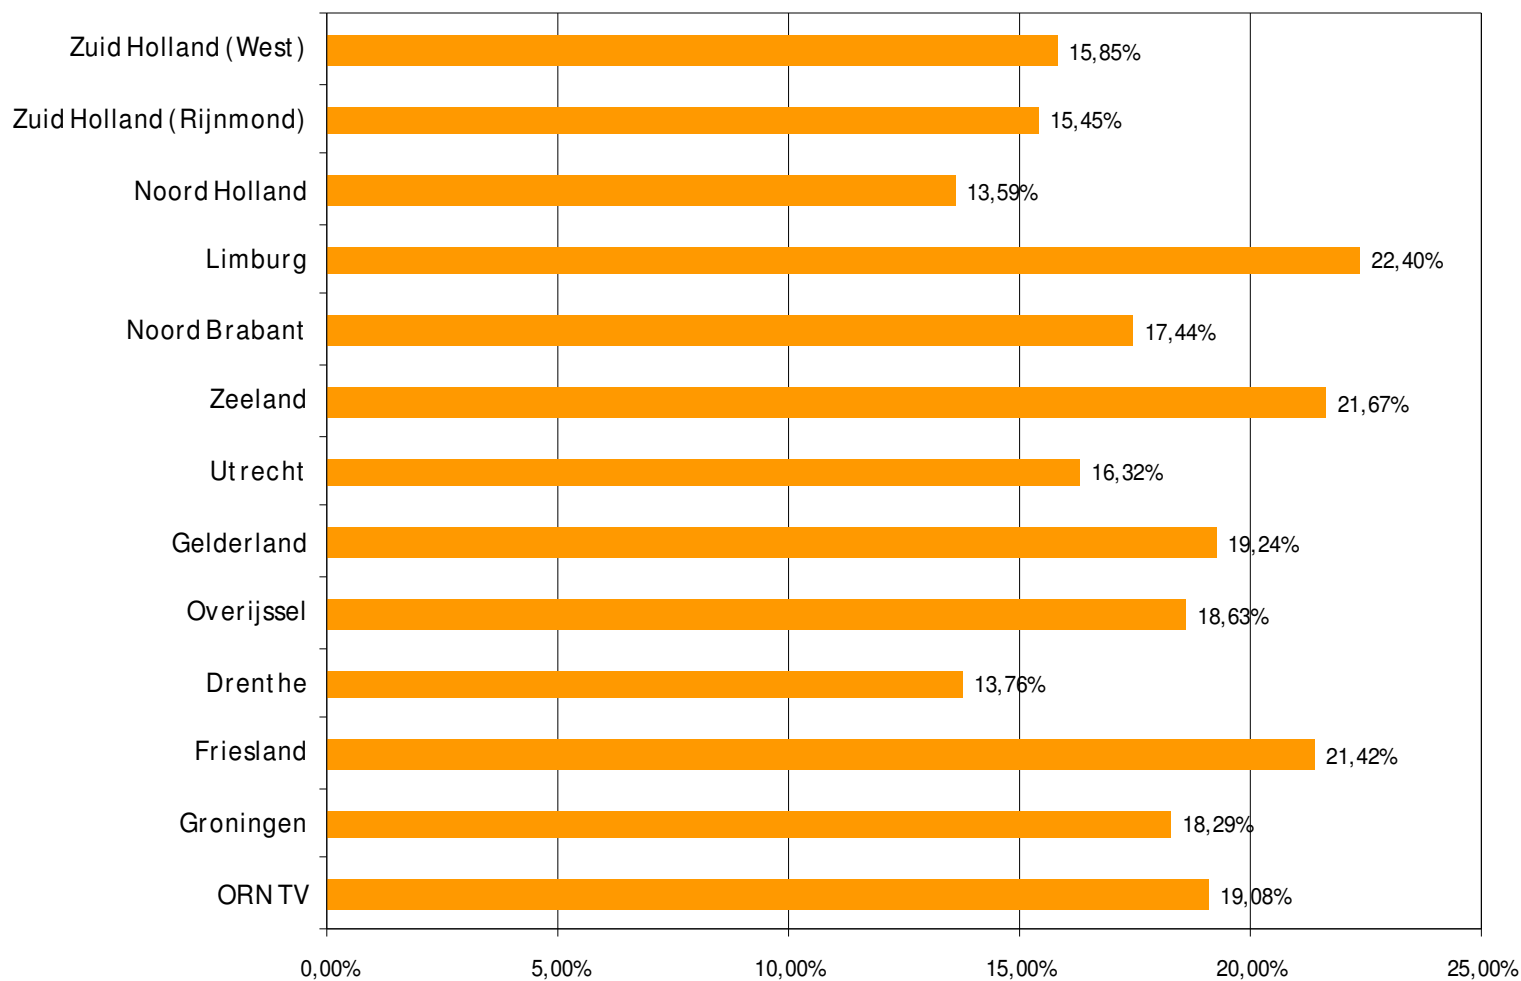

# Weekrapport week 37 2009

Bron: SKO, ma-zo

Bron: SKO, ma-zo