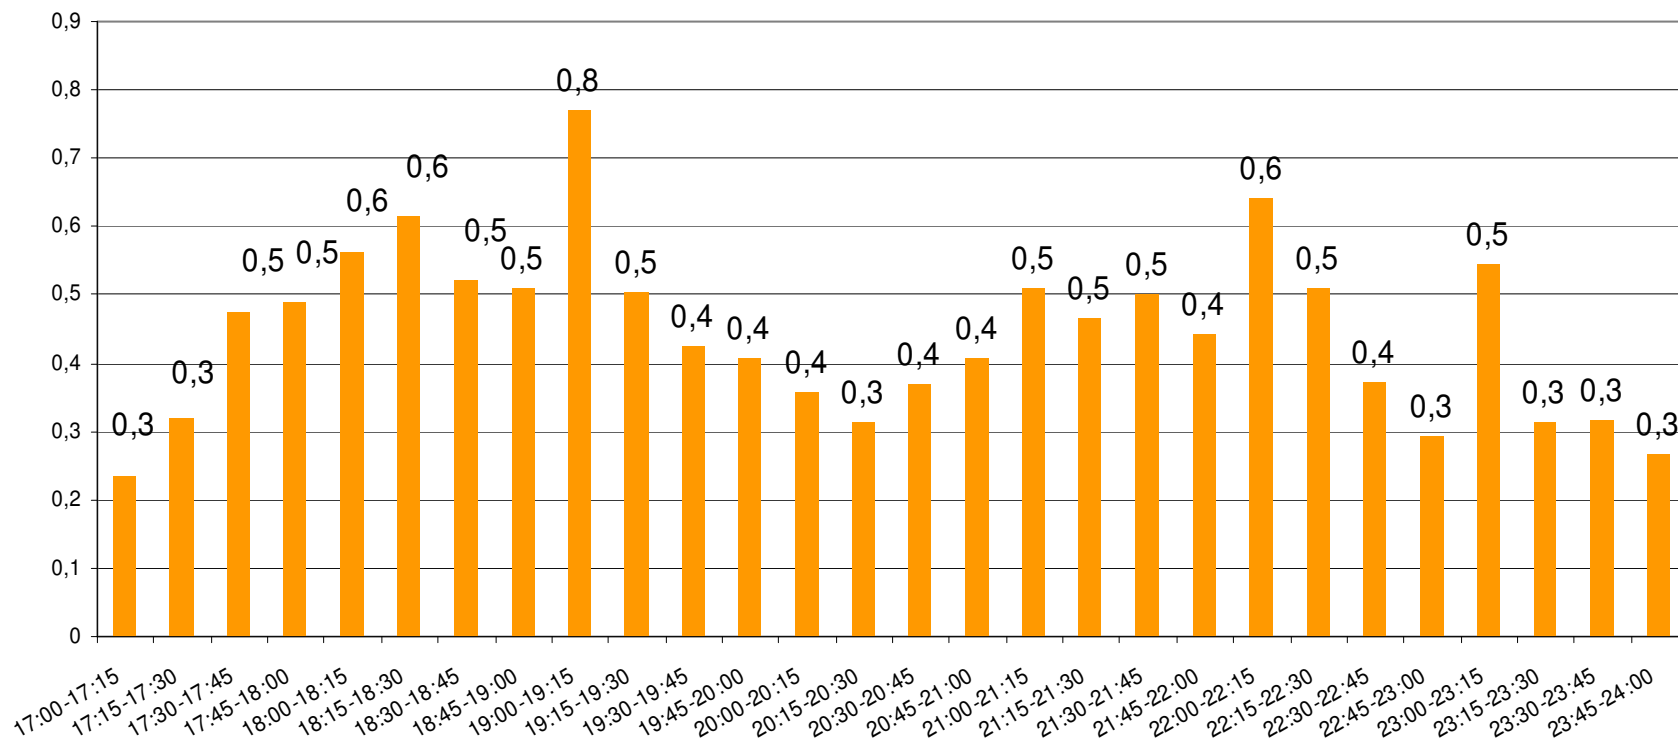

# Weekrapport week 37 2009

Bron: SKO, ma-zo

Bron: SKO, ma-zo