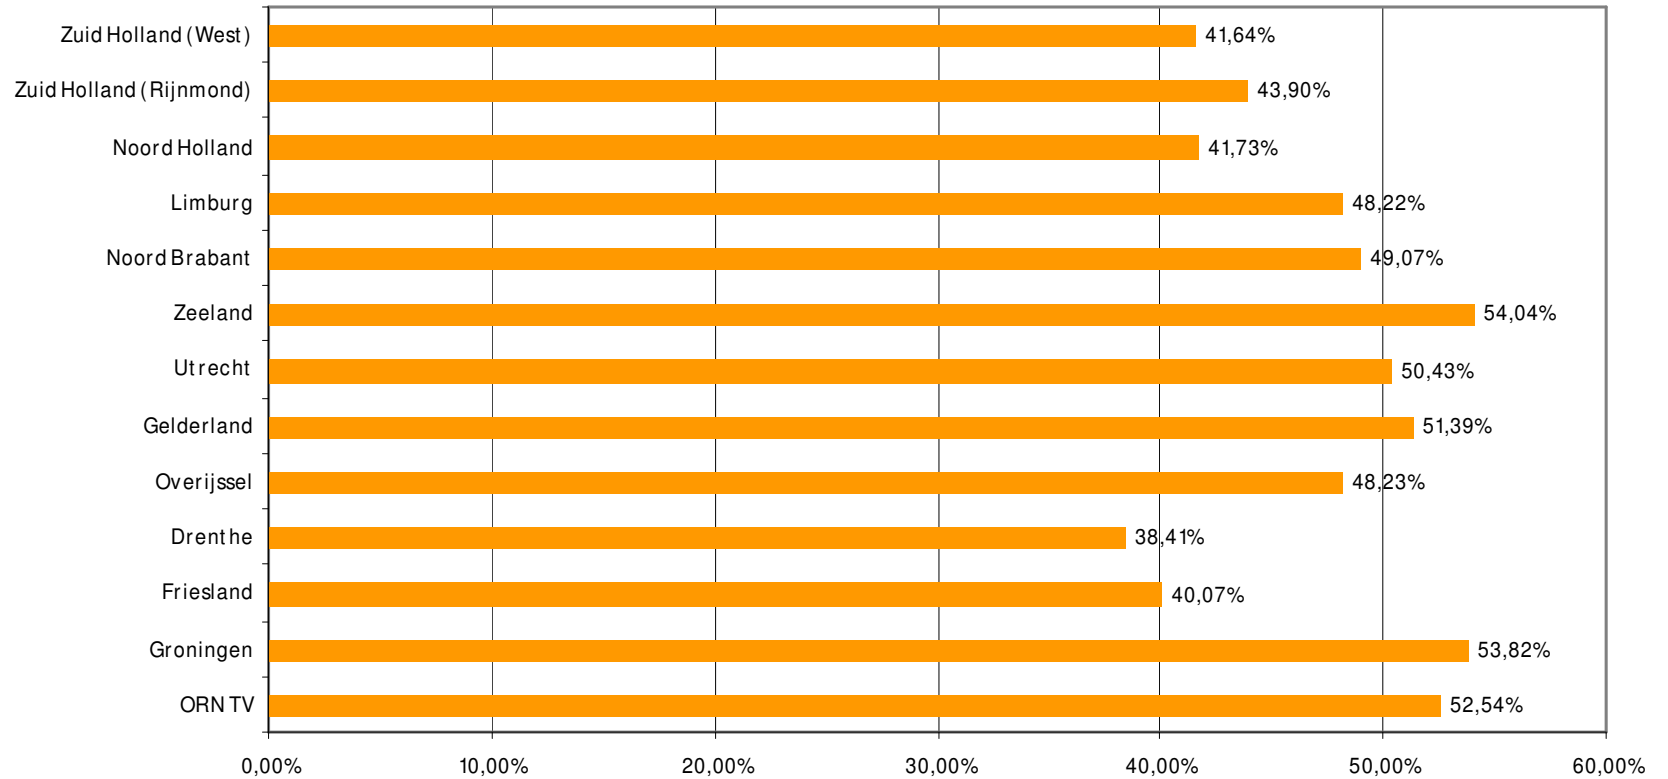

# Weekrapport week 37 2009

Bron: SKO, ma-zo

Bron: SKO, ma-zo