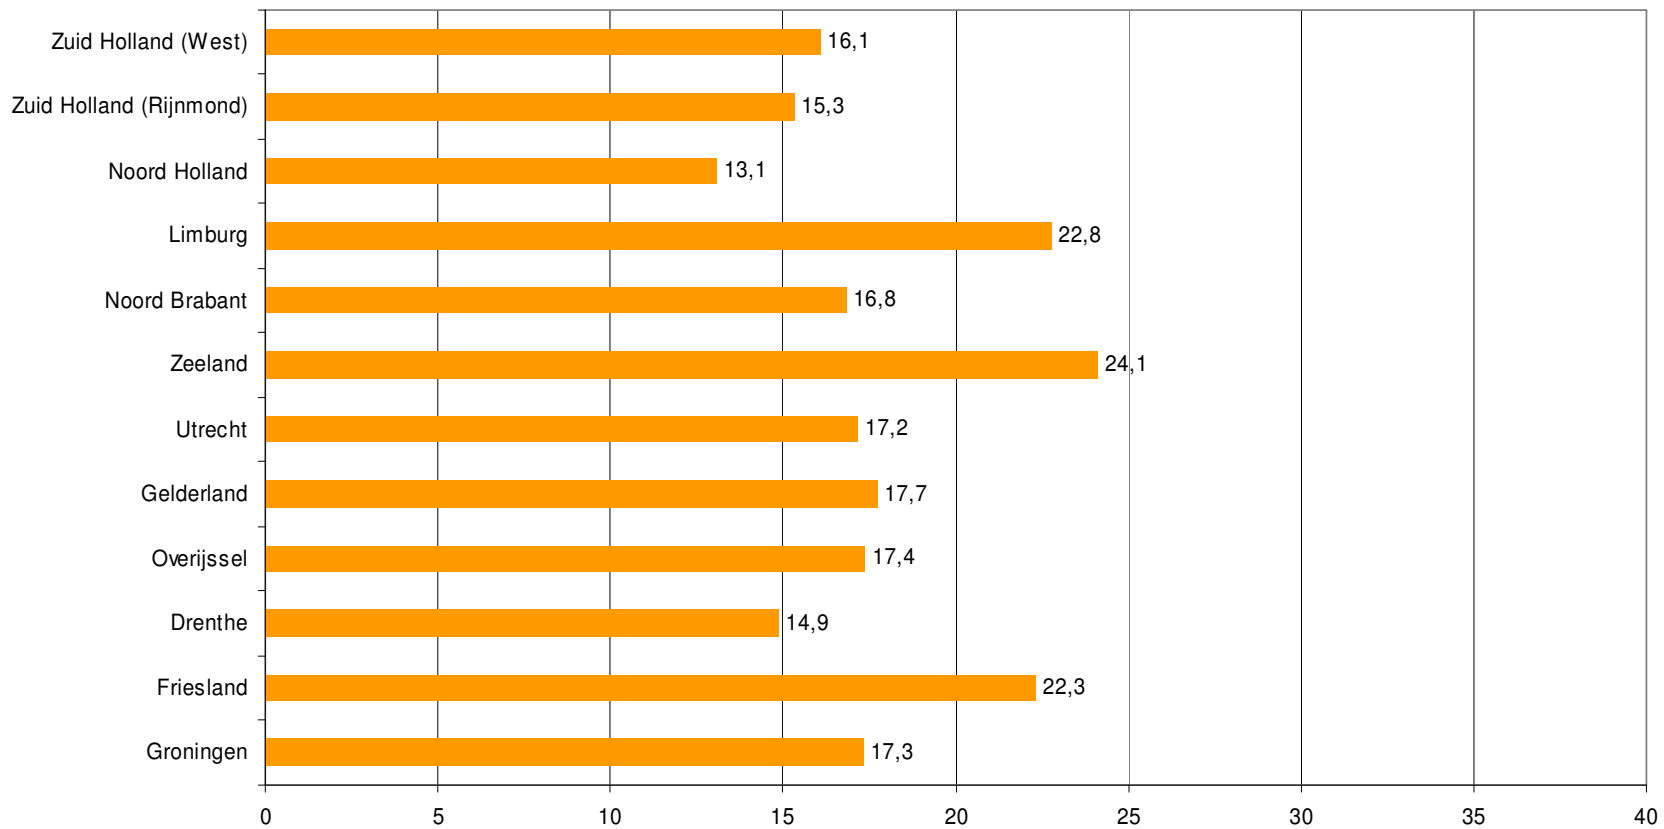

# Weekrapport week 37 2009

Bron: SKO, ma-zo

Bron: SKO, ma-zo