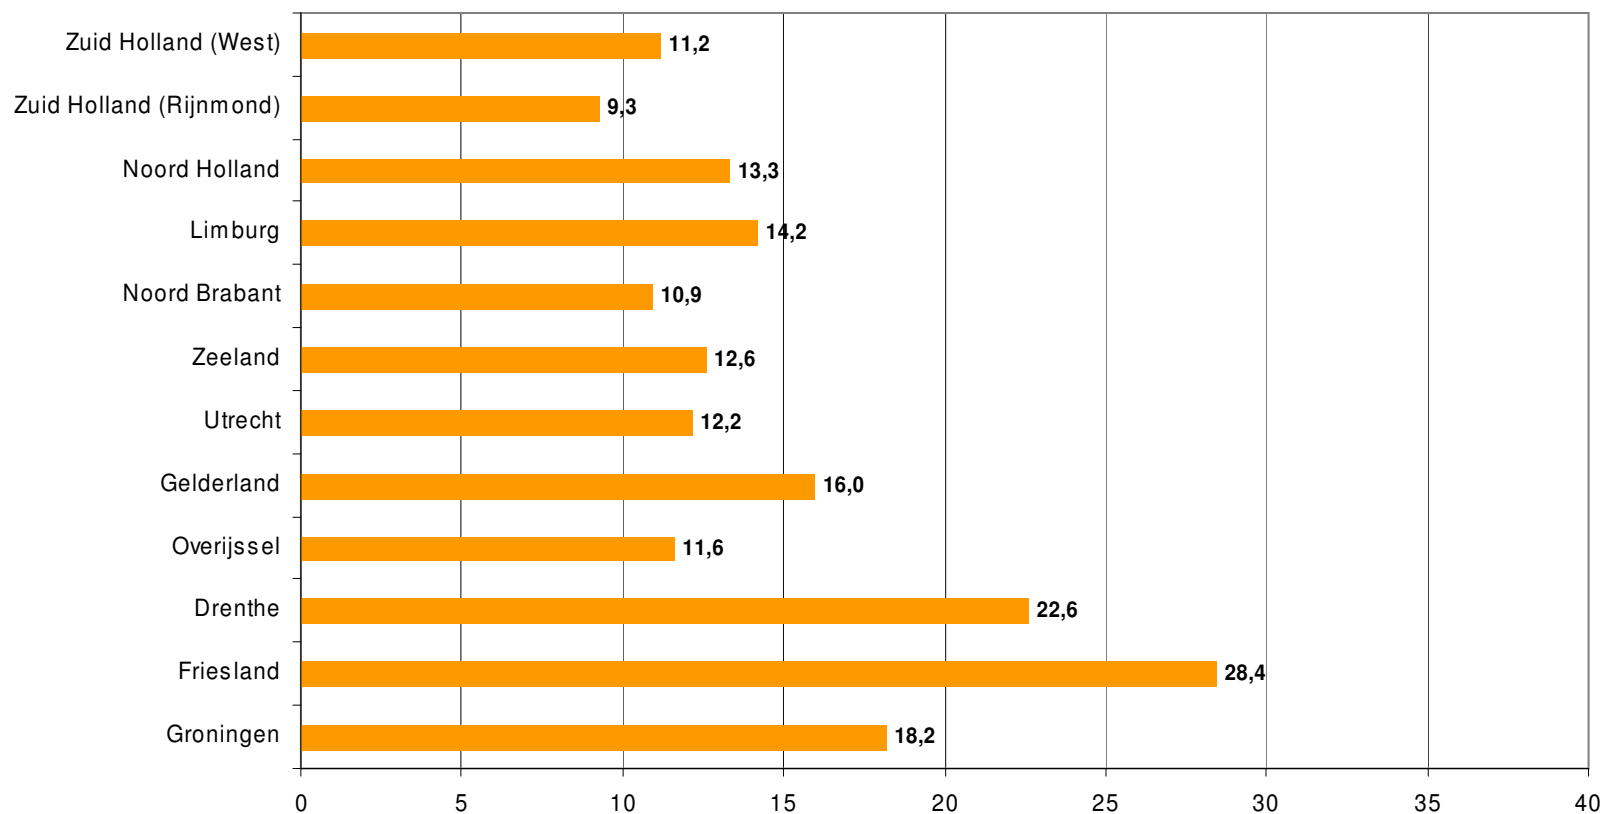

# Weekrapport week 37 2009

Bron: SKO, ma-zo

Bron: SKO, ma-zo