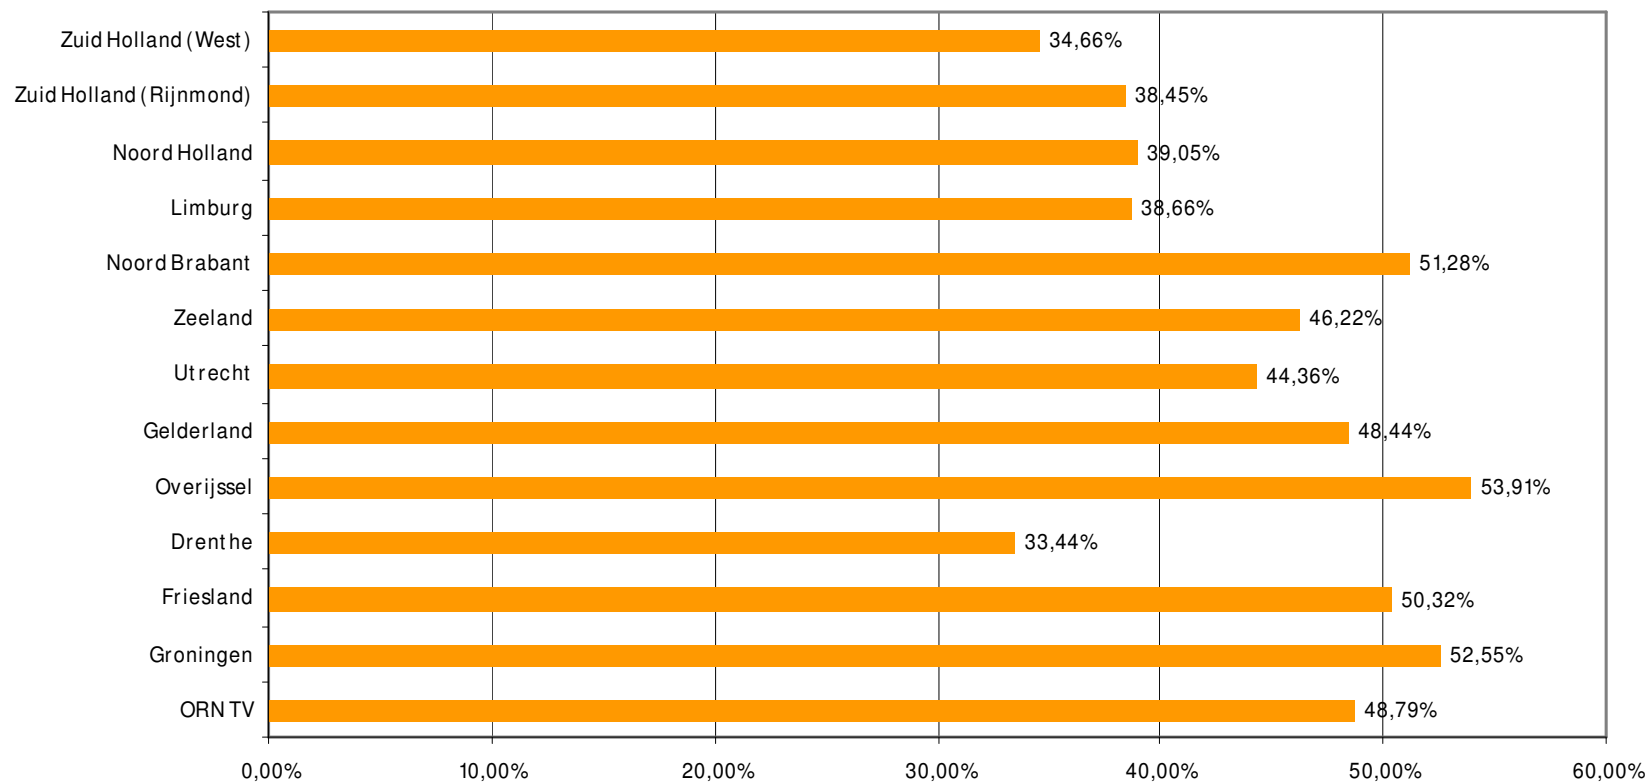

# Weekrapport week 38 2009

Bron: SKO, ma-zo

Bron: SKO, ma-zo