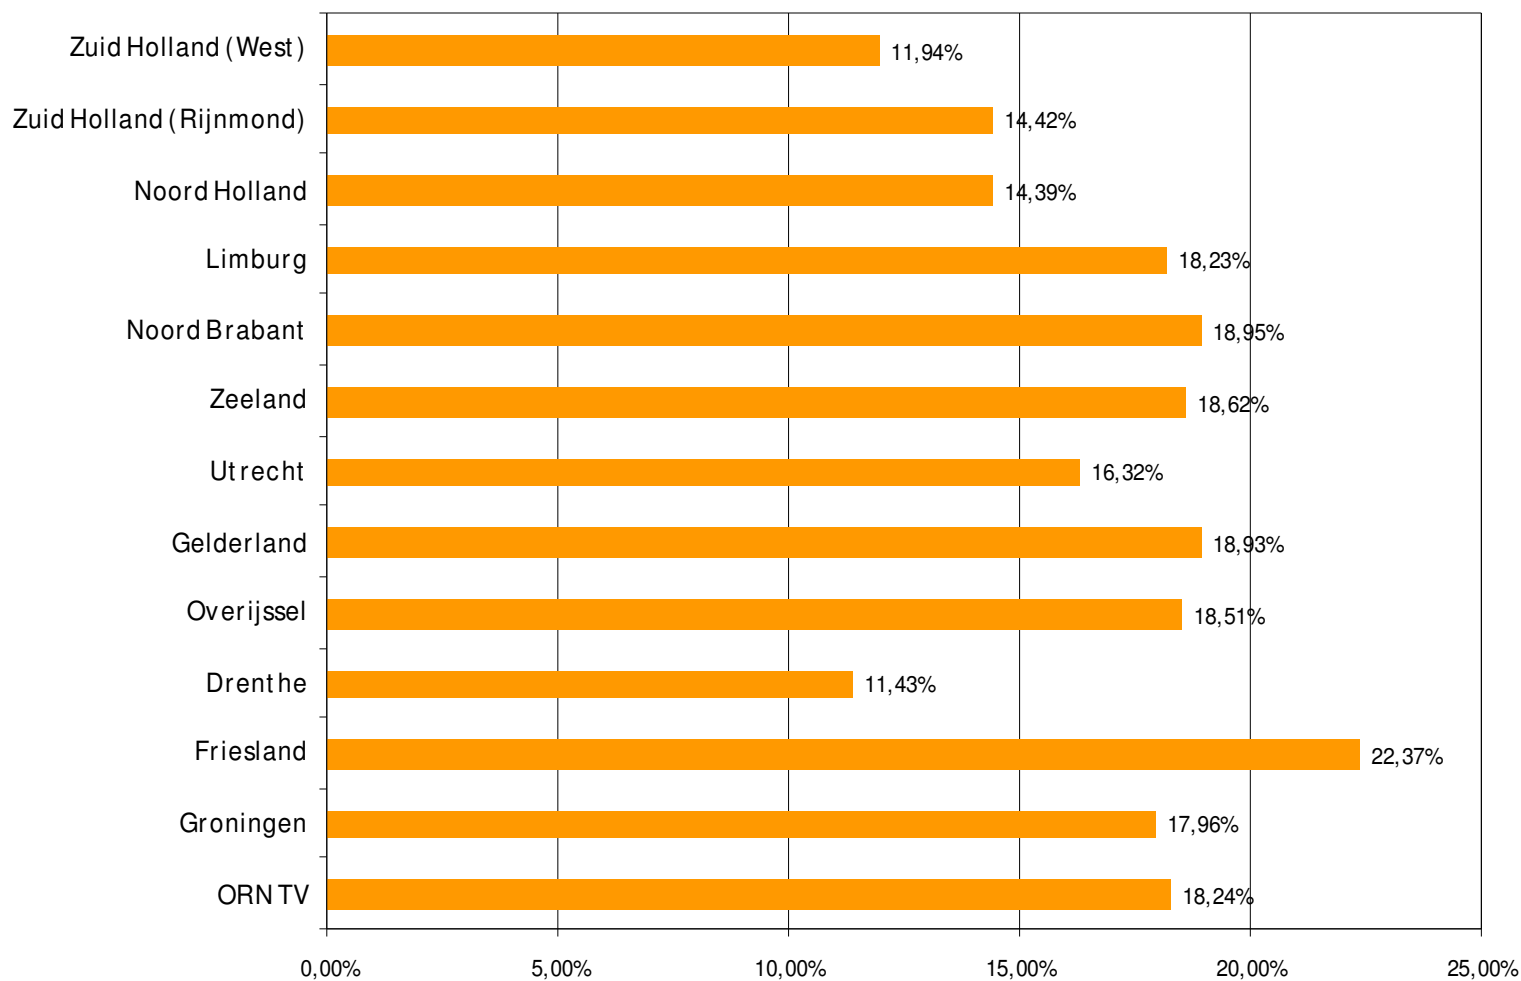

# Weekrapport week 38 2009

Bron: SKO, ma-zo

Bron: SKO, ma-zo