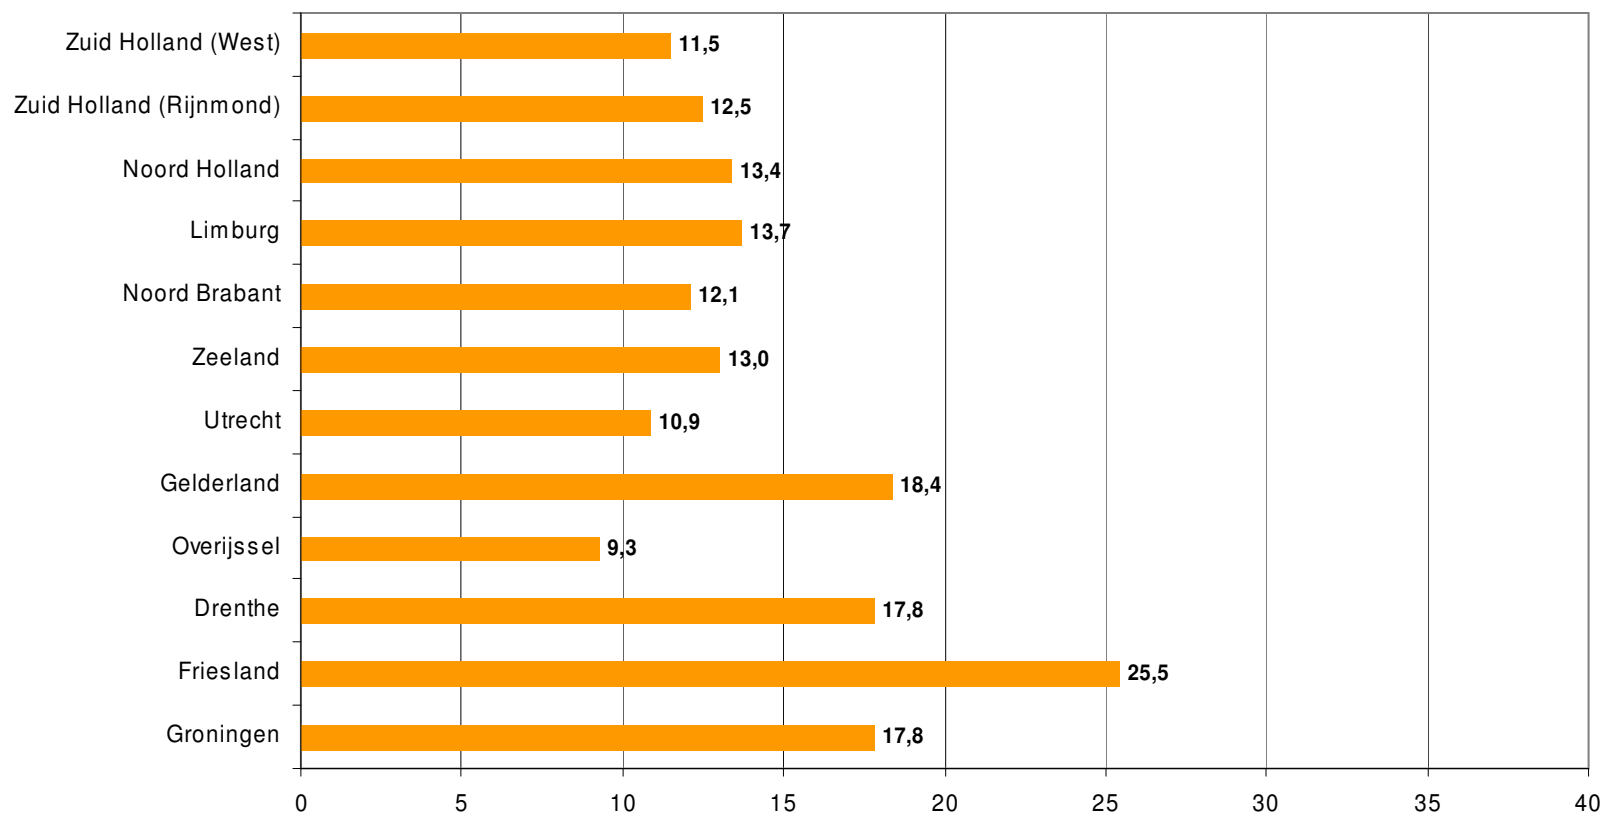

# Weekrapport week 38 2009

Bron: SKO, ma-zo

Bron: SKO, ma-zo