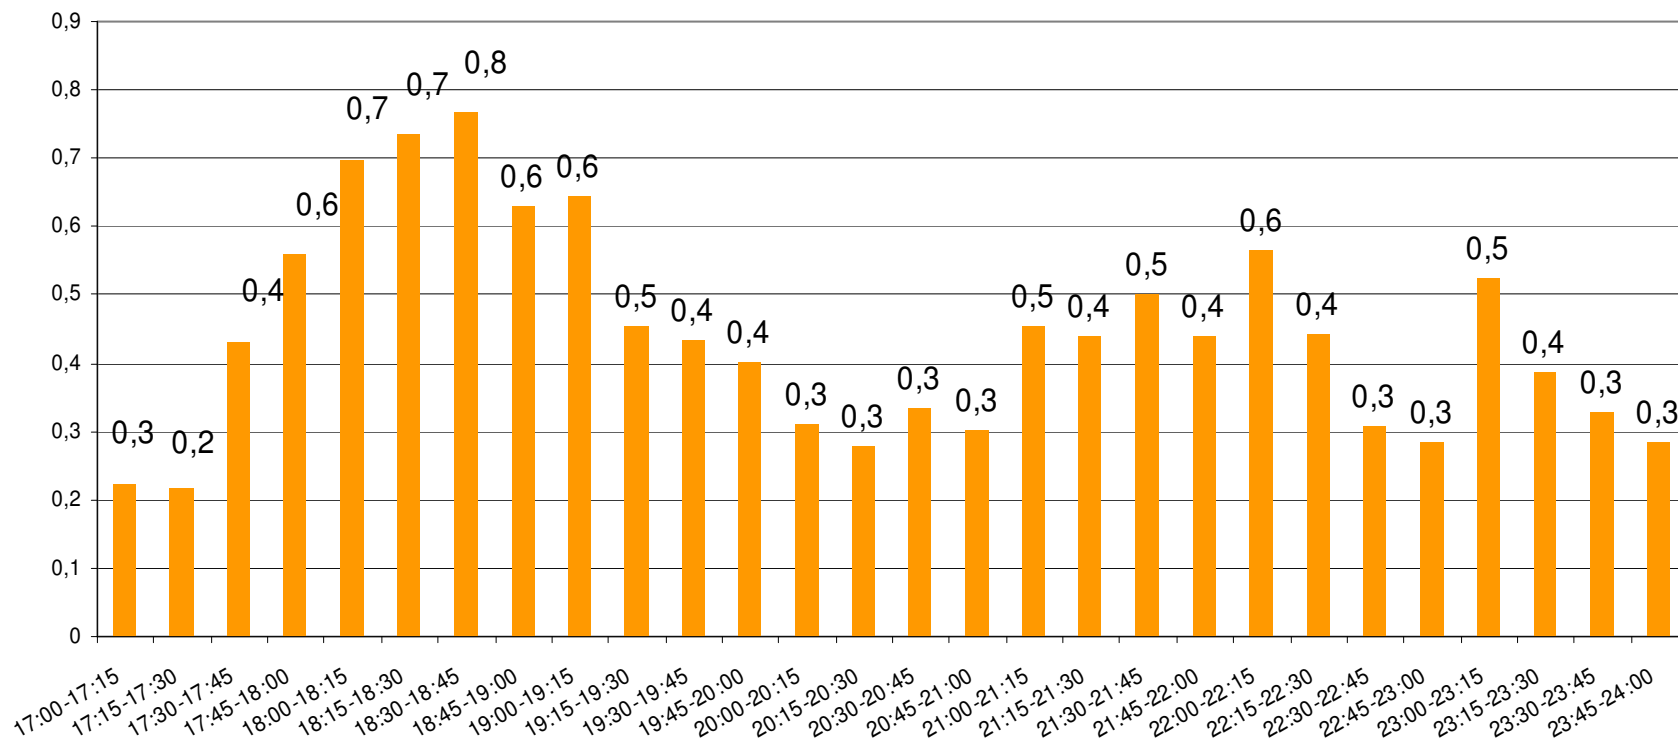

# Weekrapport week 38 2009

Bron: SKO, ma-zo

Bron: SKO, ma-zo