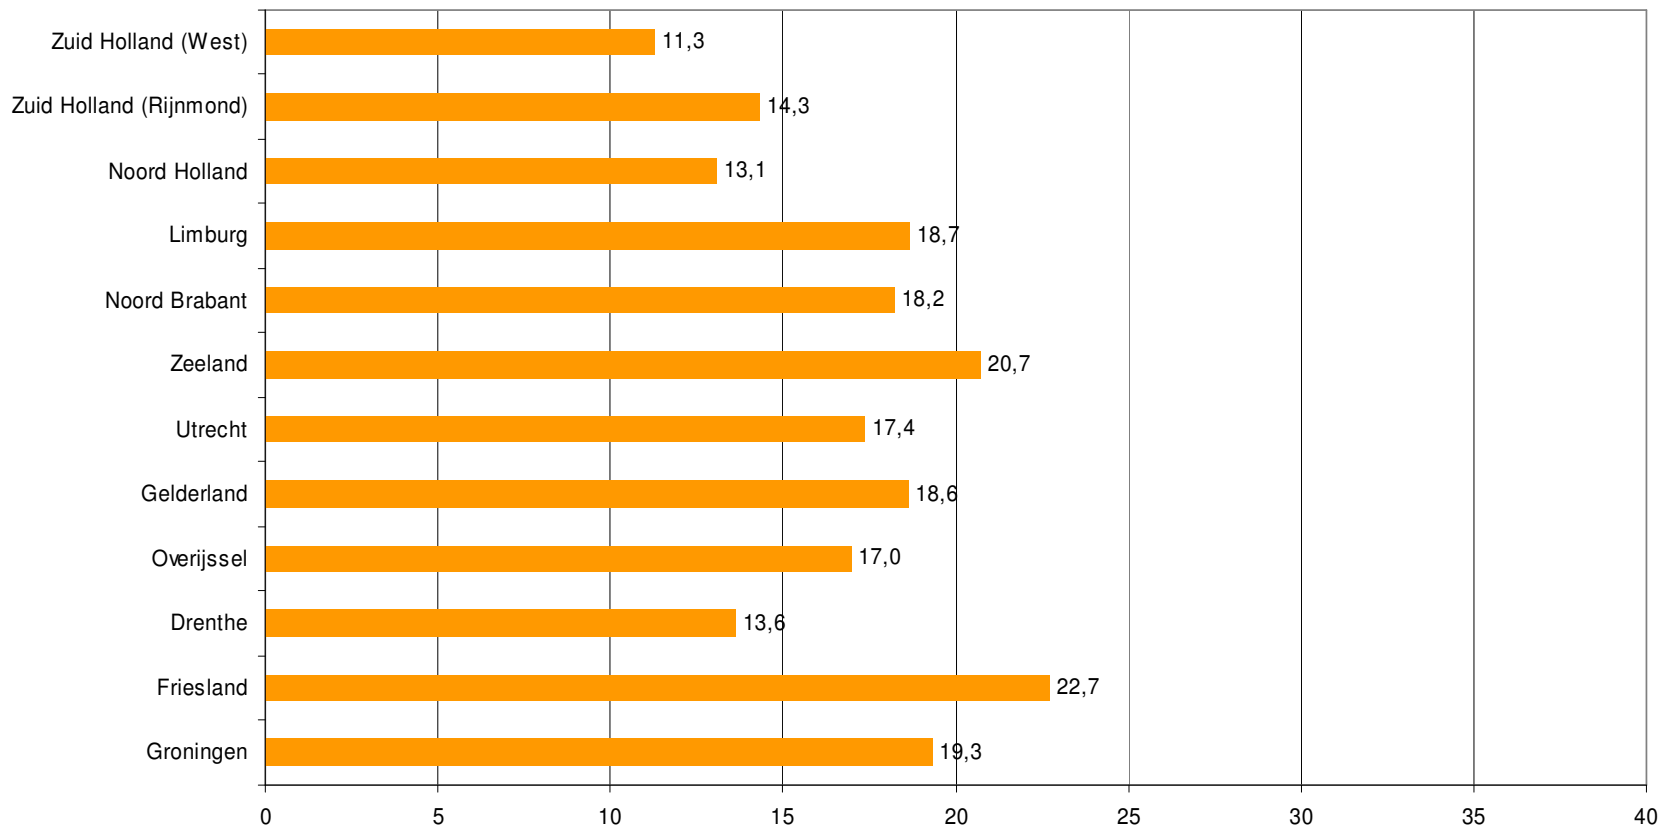

# Weekrapport week 38 2009

Bron: SKO, ma-zo

Bron: SKO, ma-zo