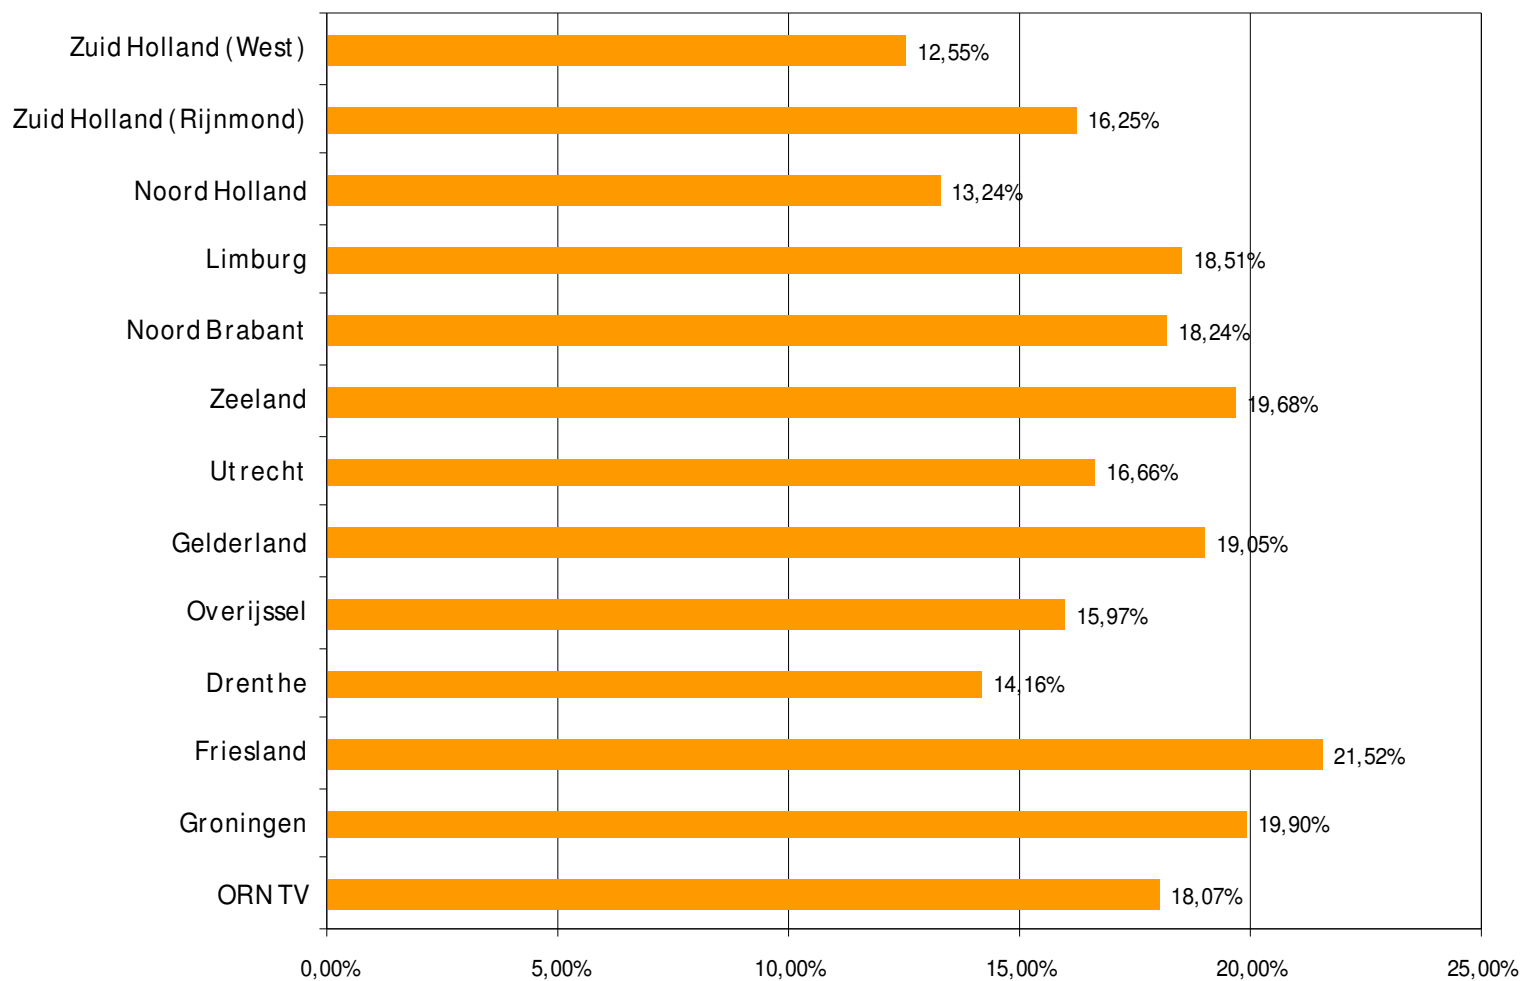

Weekrapport week 39 2009

Bron: SKO, ma-zo

Bron: SKO, ma-zo