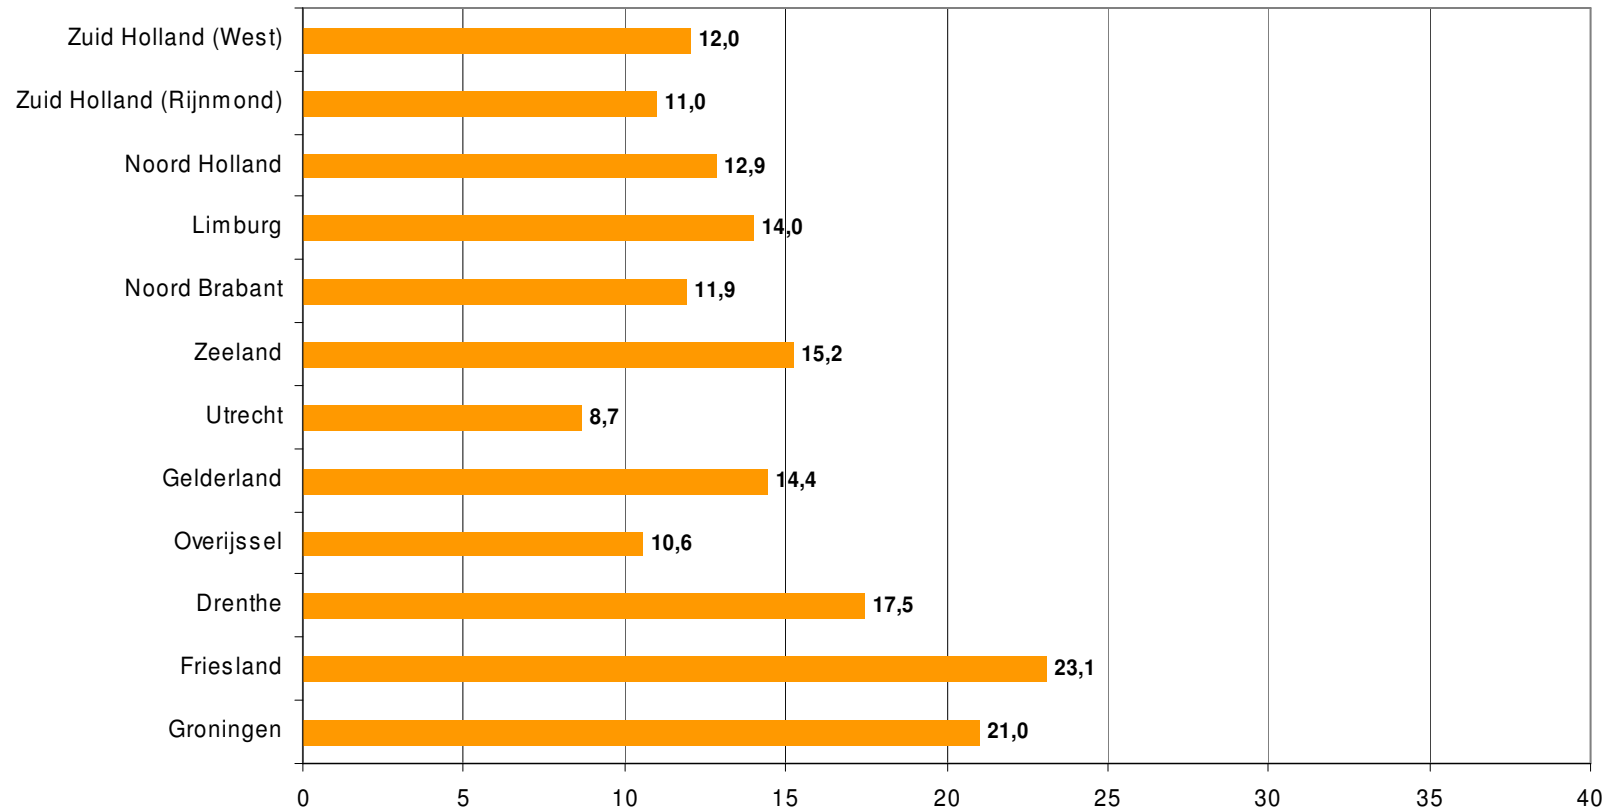

Weekrapport week 39 2009

Bron: SKO, ma-zo

Bron: SKO, ma-zo