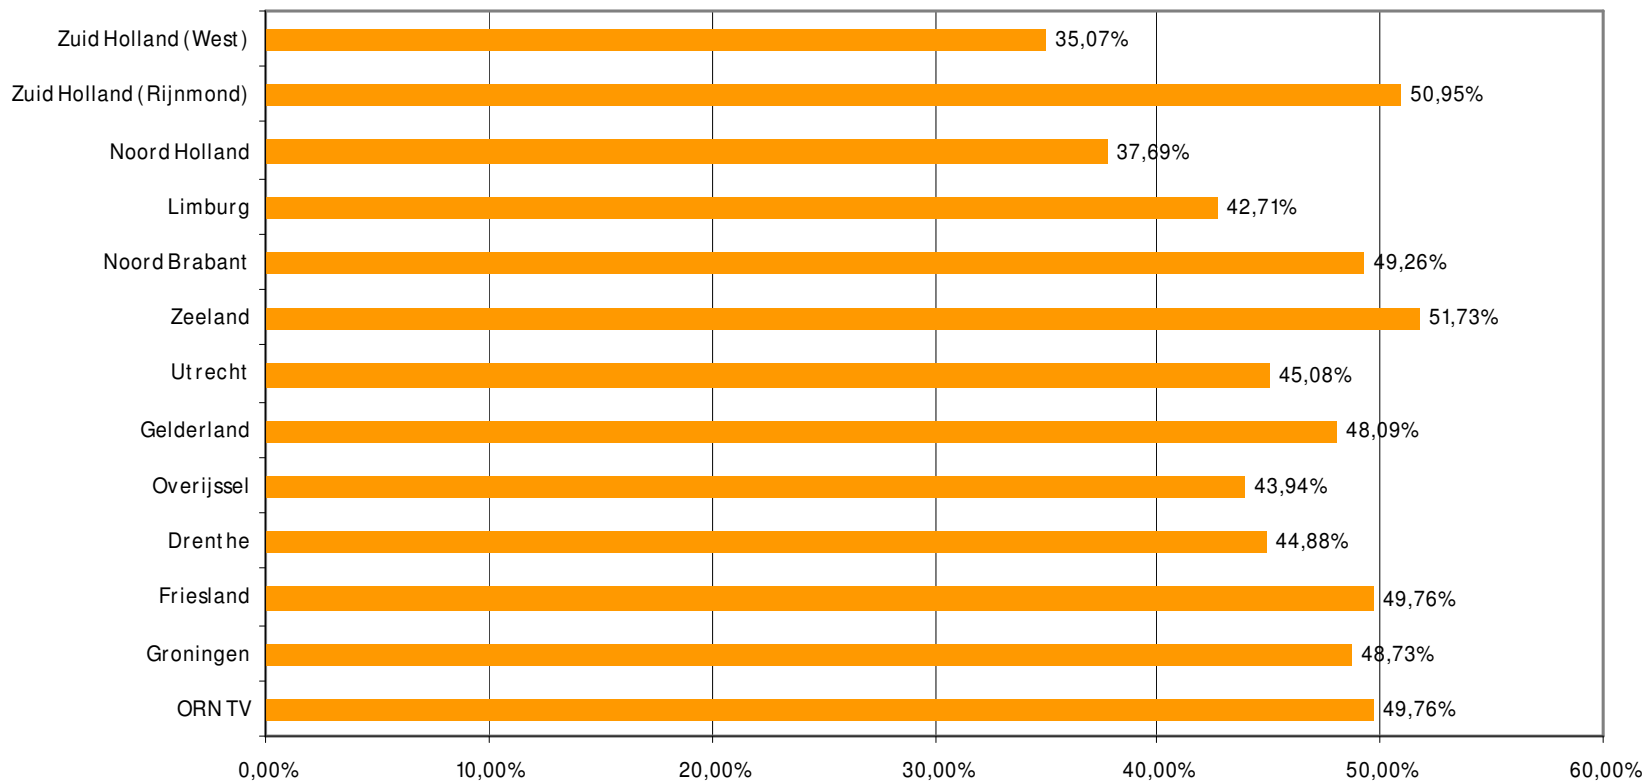

Weekrapport week 39 2009

Bron: SKO, ma-zo

Bron: SKO, ma-zo