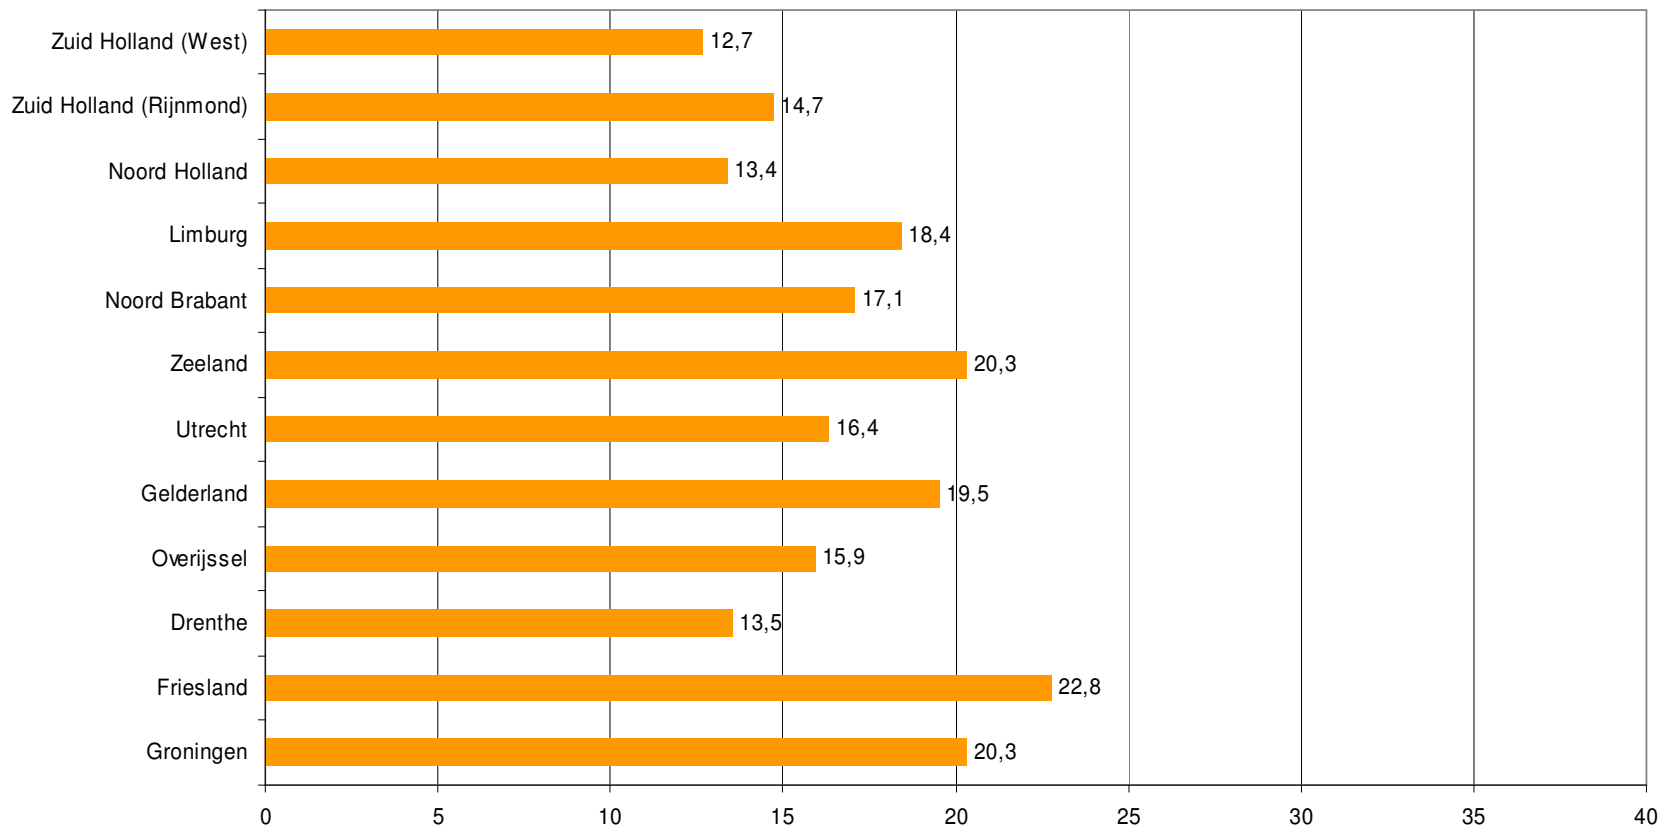

Weekrapport week 39 2009

Bron: SKO, ma-zo

Bron: SKO, ma-zo