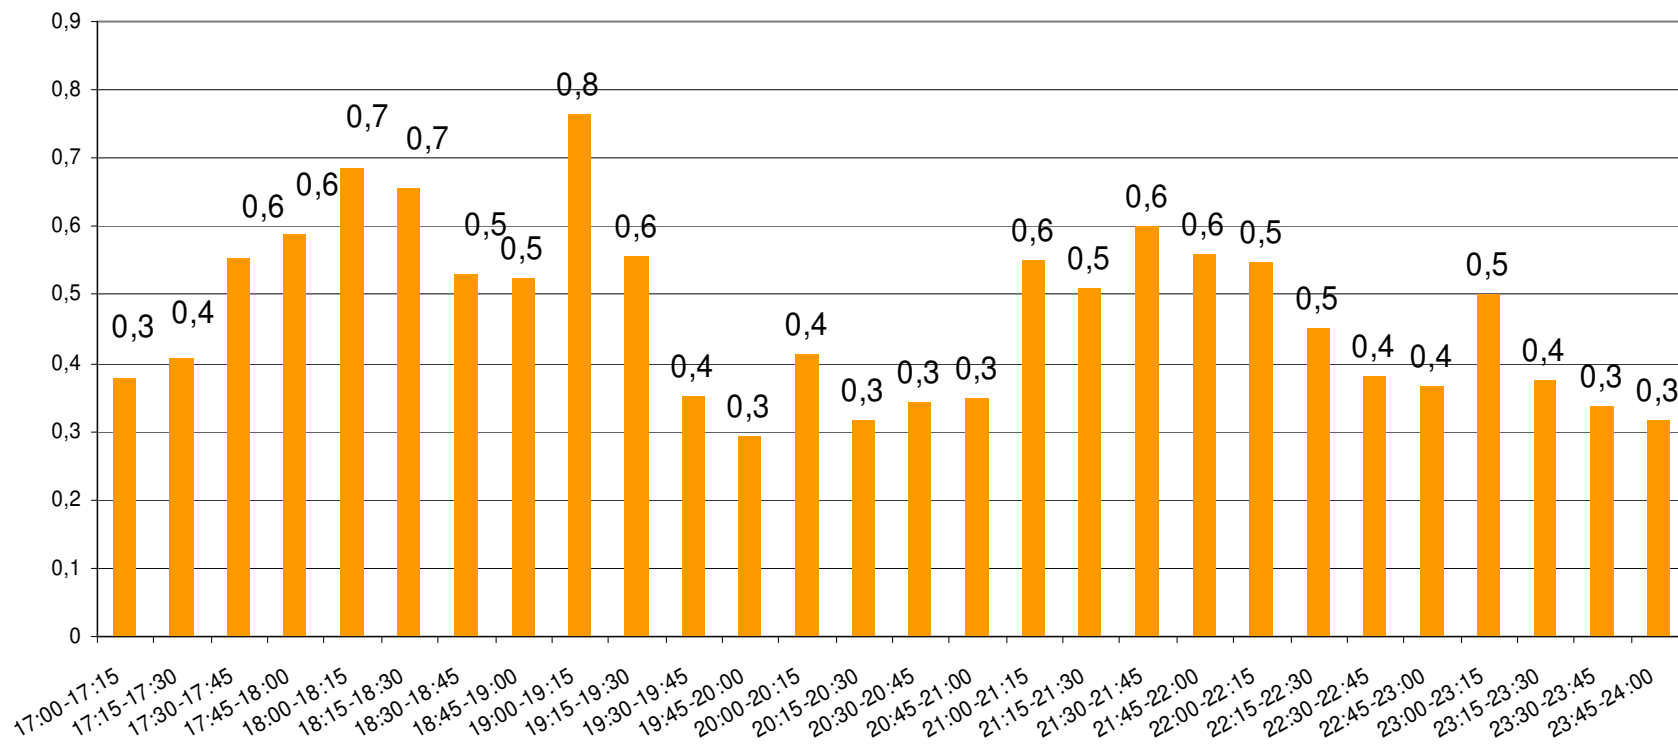

Weekrapport week 41 2009

Bron: SKO, ma-zo

Bron: SKO, ma-zo