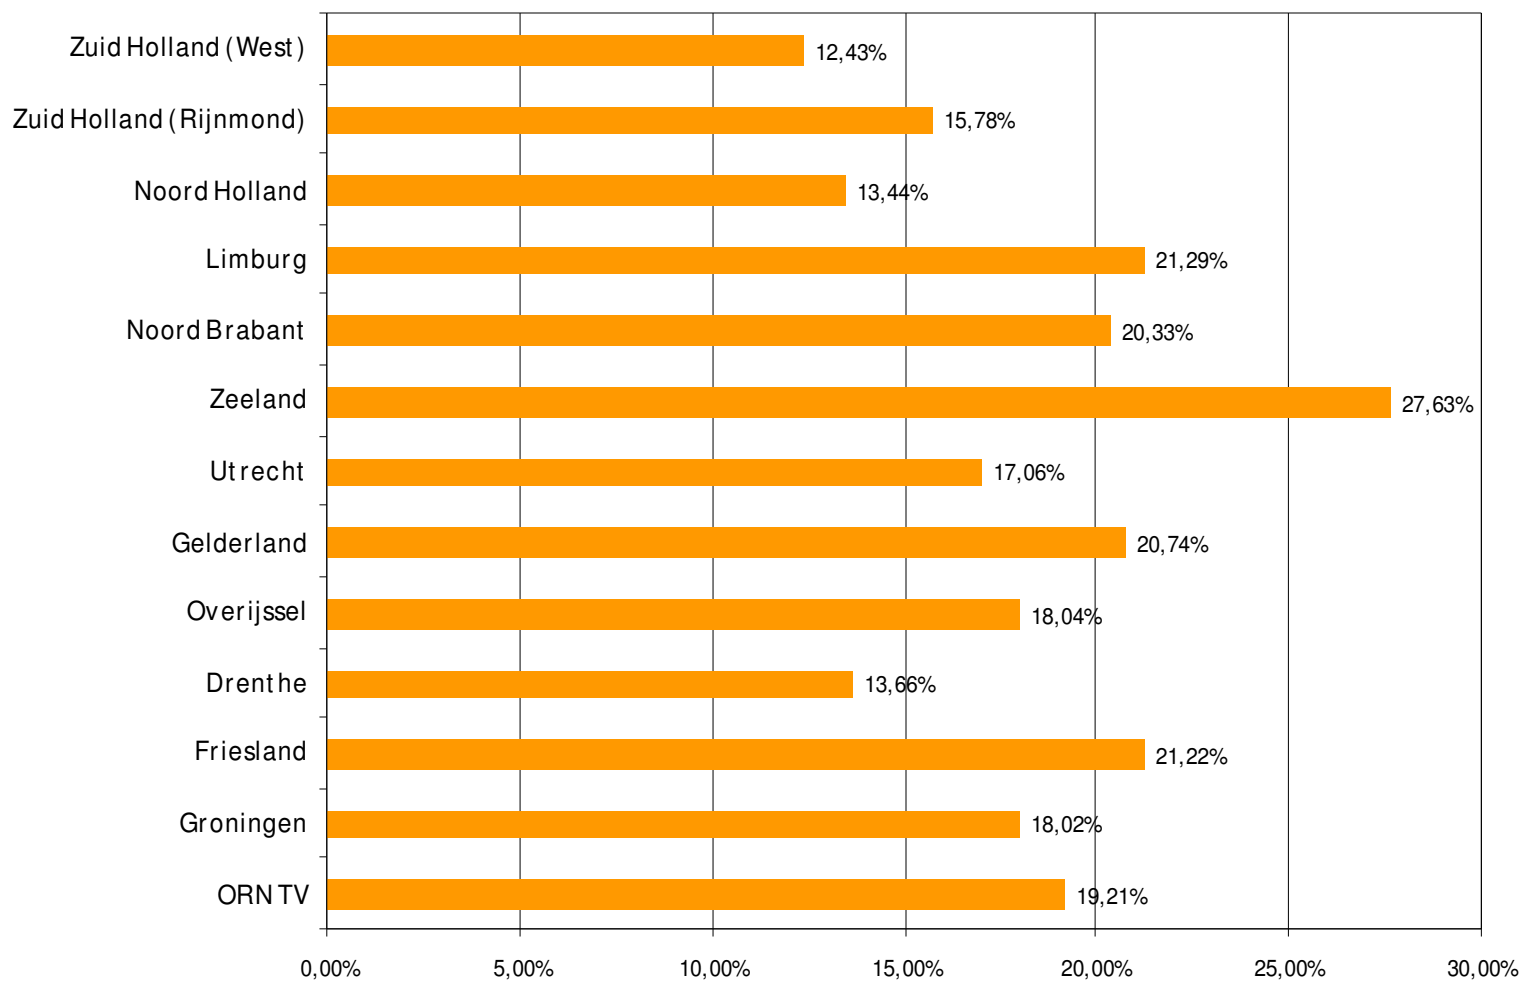

Weekrapport week 41 2009

Bron: SKO, ma-zo

Bron: SKO, ma-zo