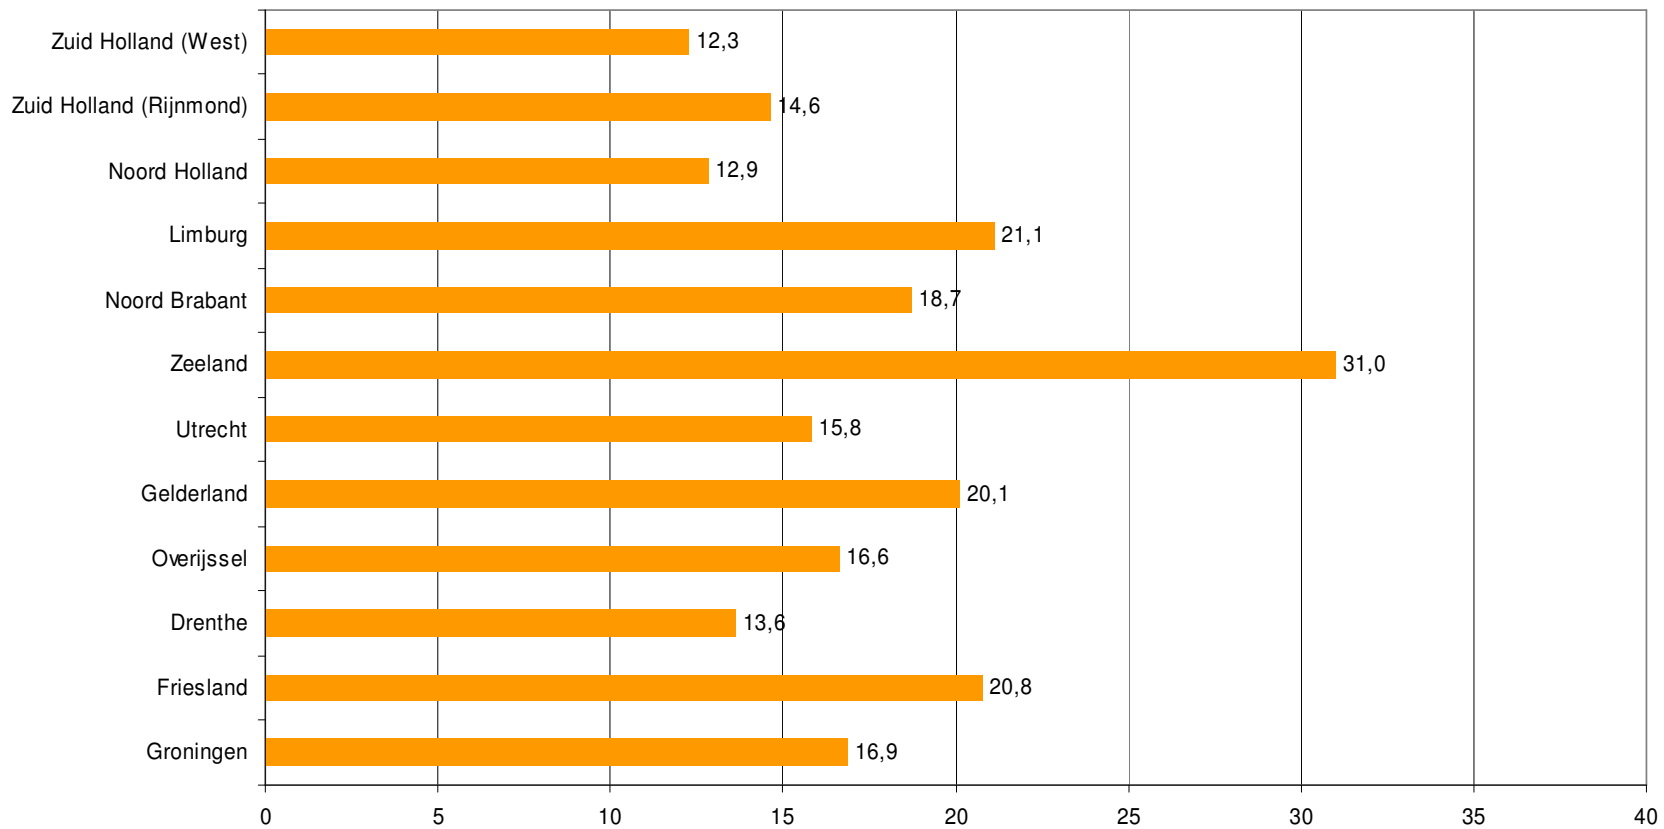

Weekrapport week 41 2009

Bron: SKO, ma-zo

Bron: SKO, ma-zo