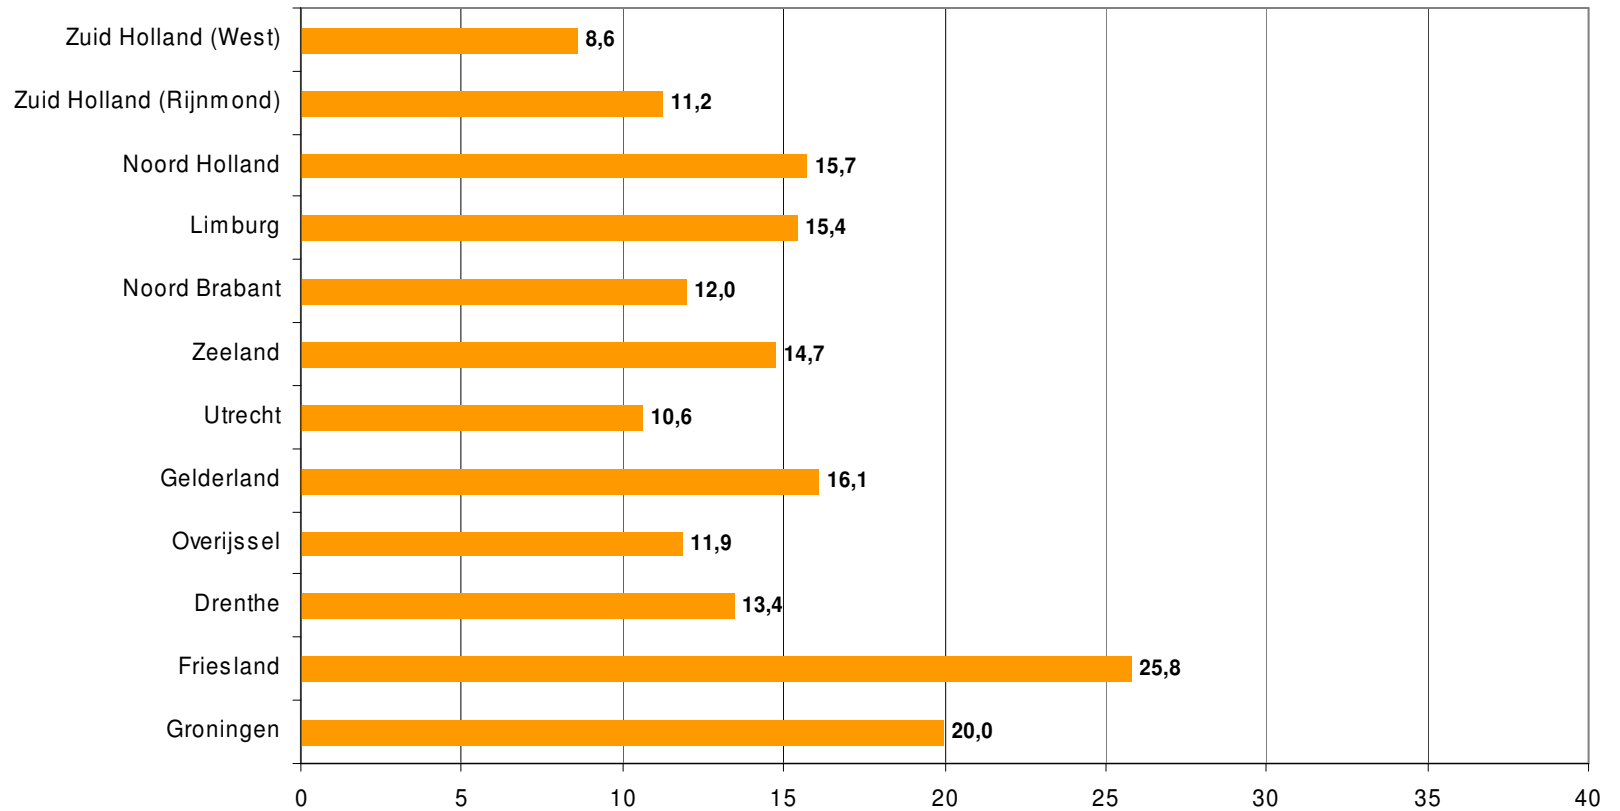

Weekrapport week 41 2009

Bron: SKO, ma-zo

Bron: SKO, ma-zo