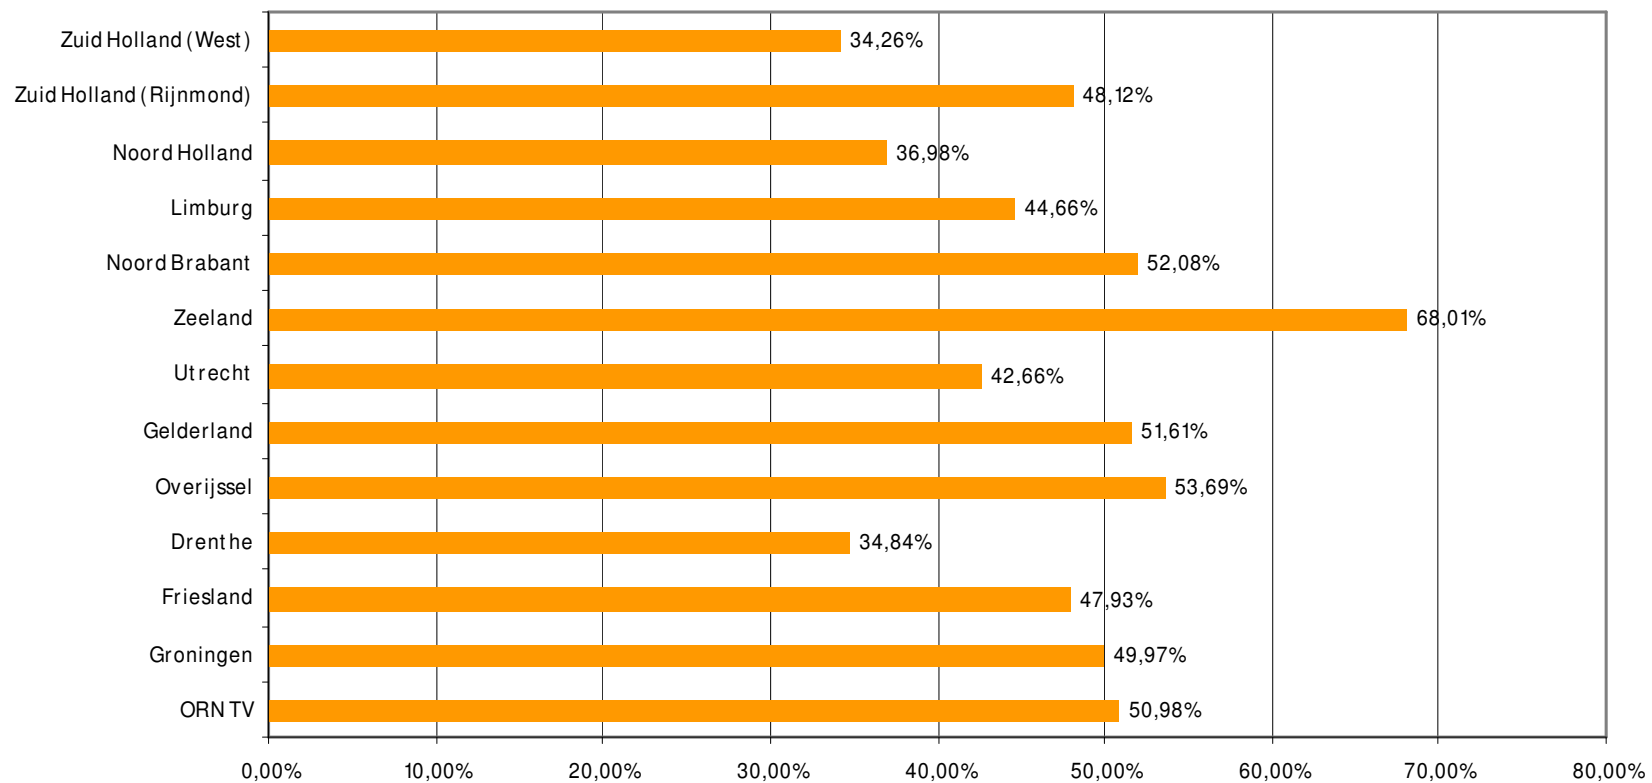

Weekrapport week 41 2009

Bron: SKO, ma-zo

Bron: SKO, ma-zo