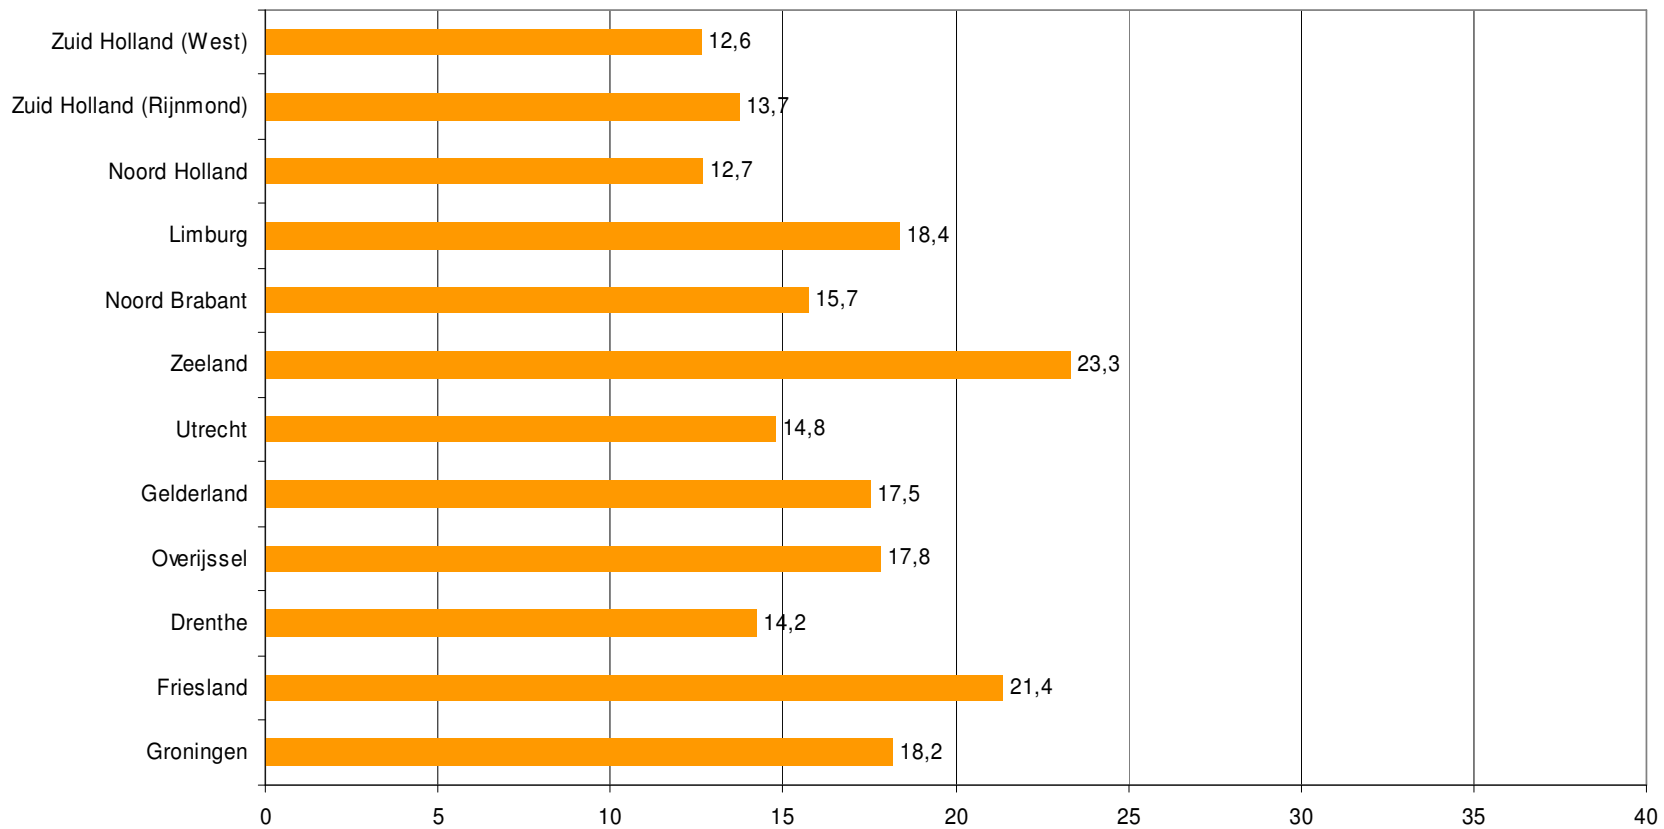

Weekrapport week 42 2009

Bron: SKO, ma-zo

Bron: SKO, ma-zo