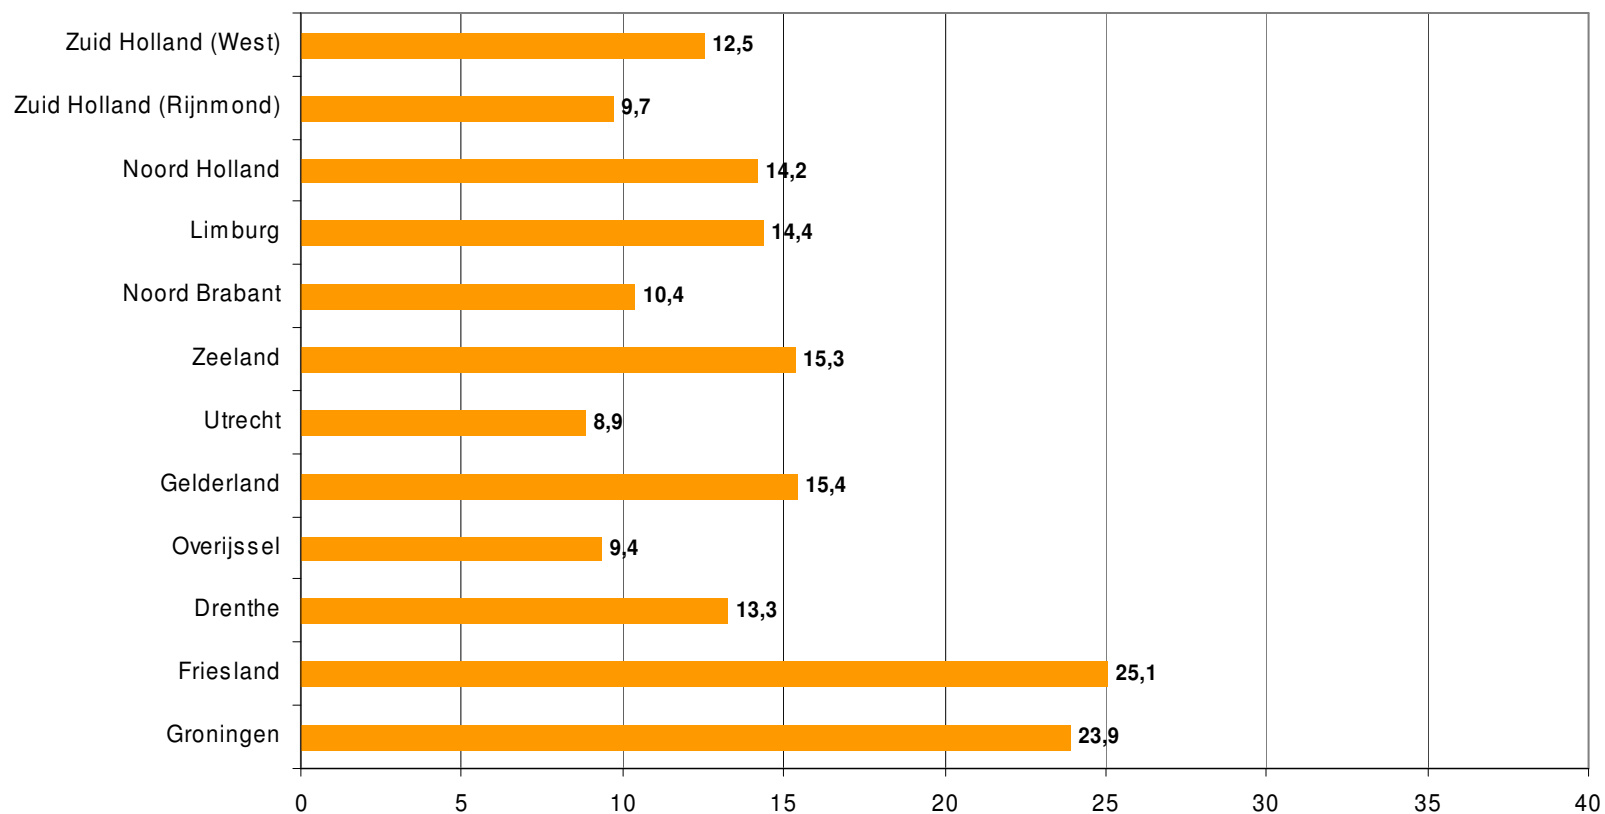

Weekrapport week 42 2009

Bron: SKO, ma-zo

Bron: SKO, ma-zo