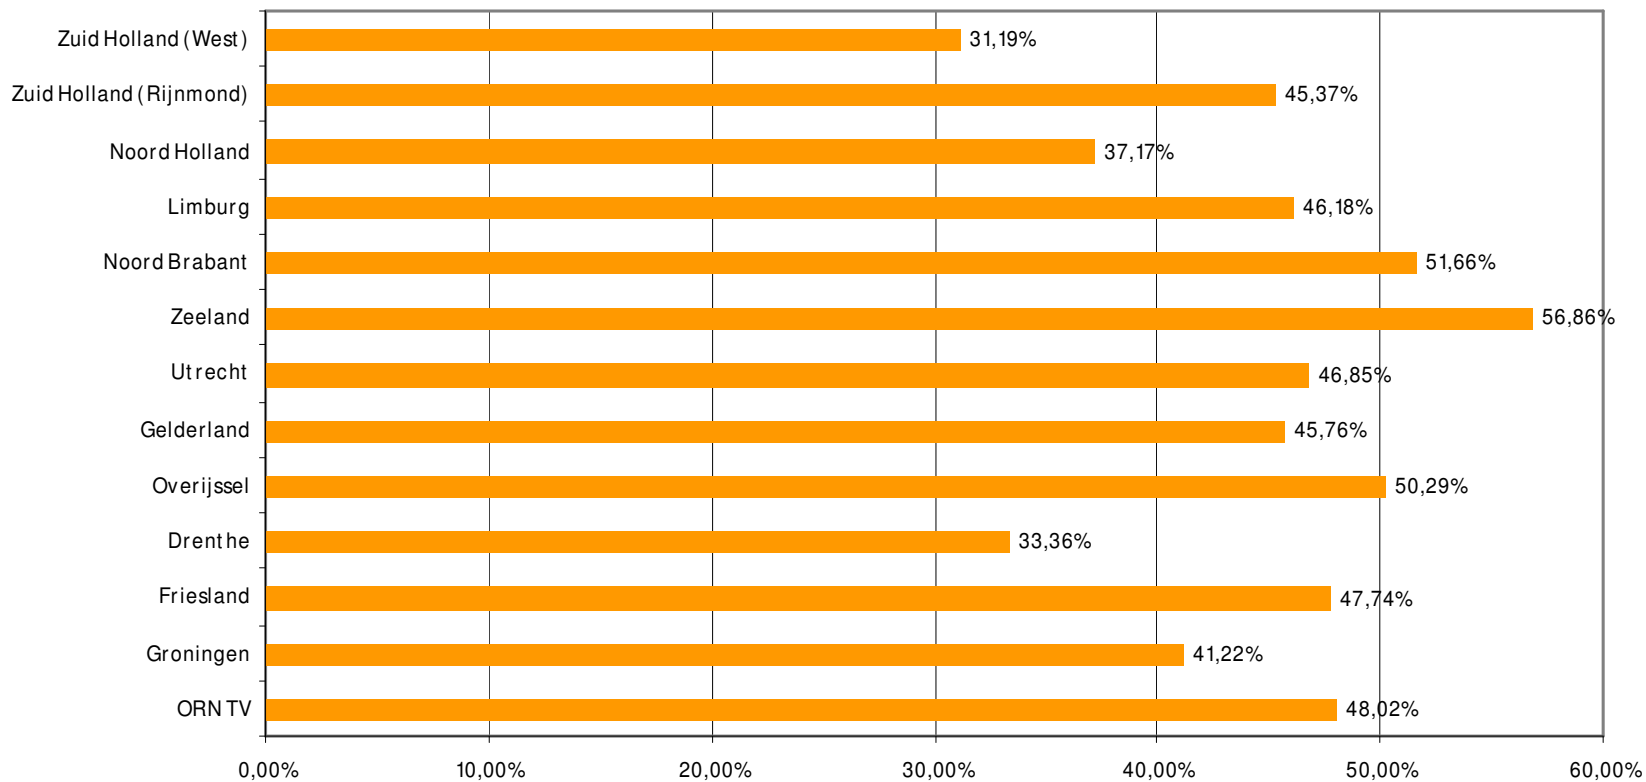

Weekrapport week 42 2009

Bron: SKO, ma-zo

Bron: SKO, ma-zo