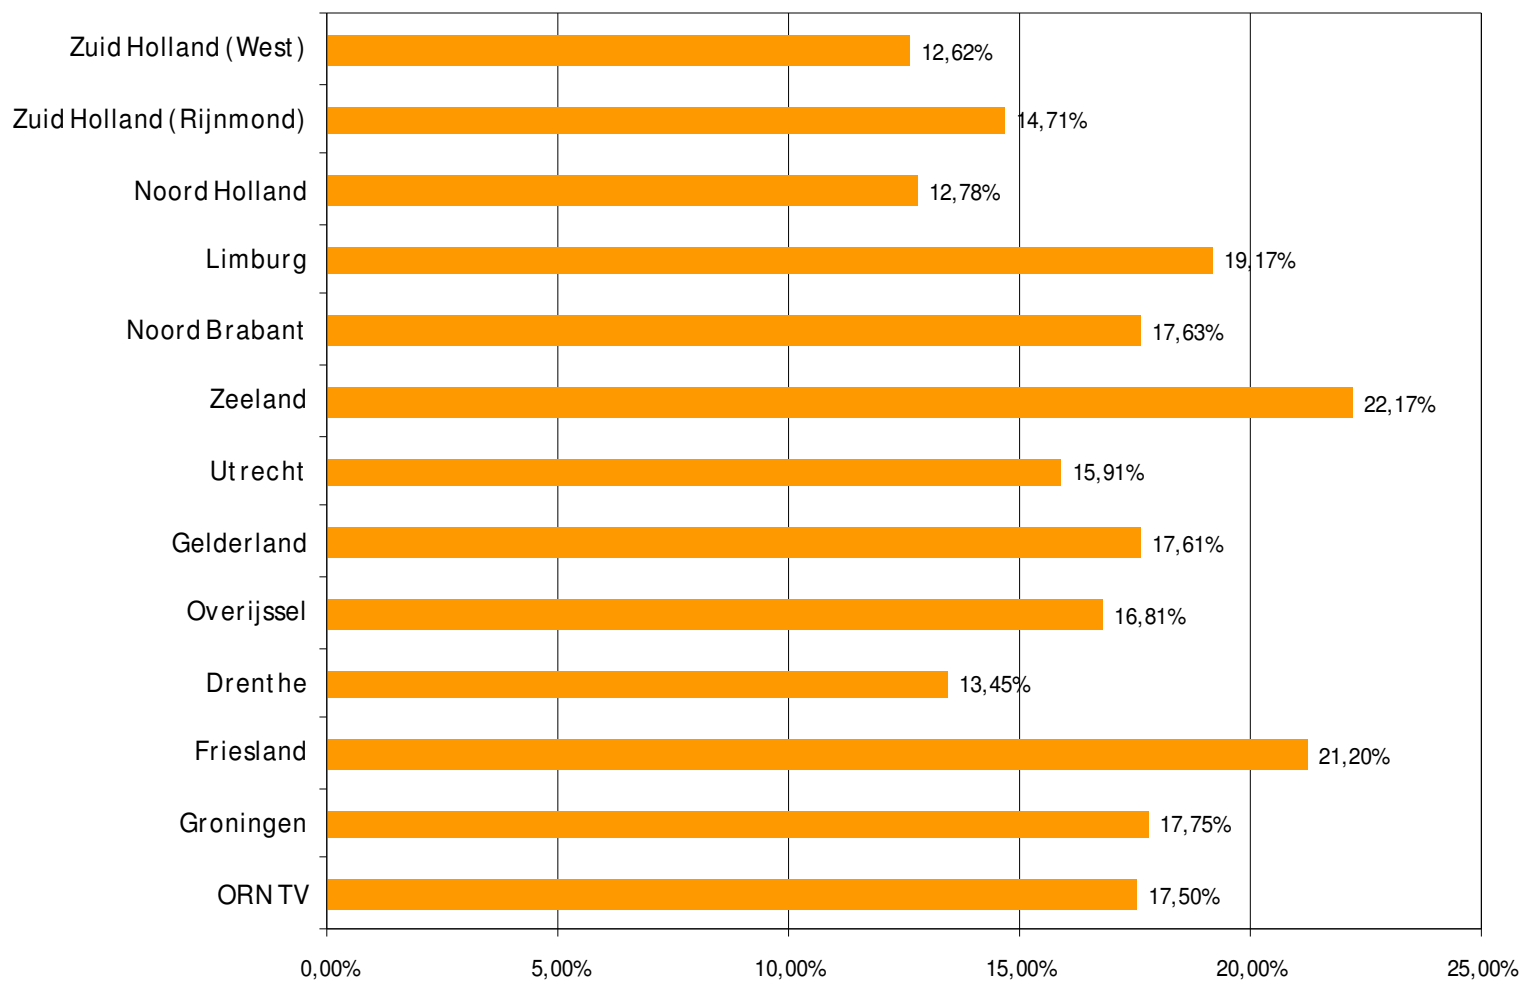

Weekrapport week 42 2009

Bron: SKO, ma-zo

Bron: SKO, ma-zo