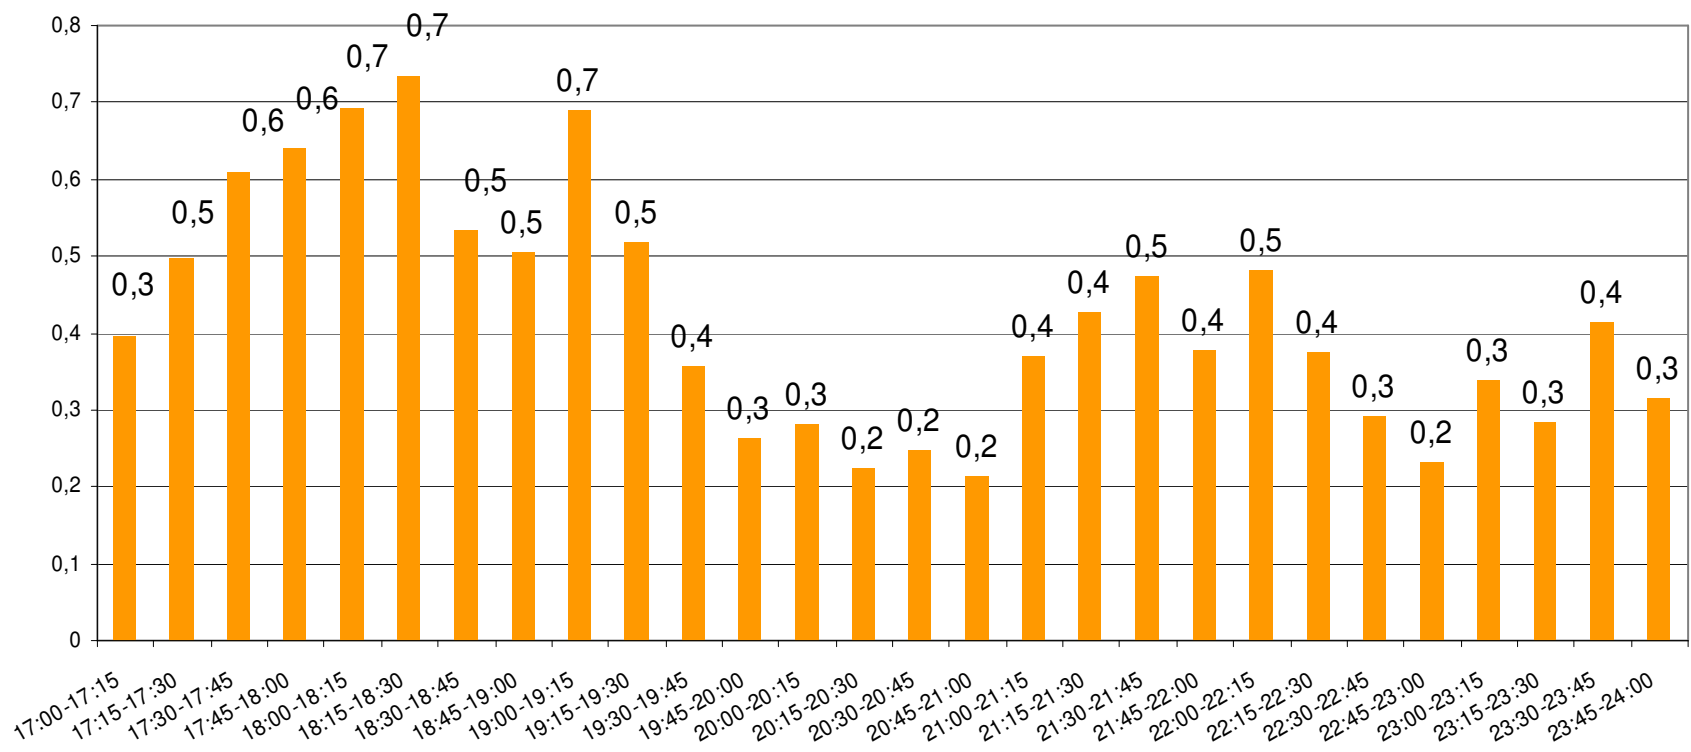

Weekrapport week 43 2009

Bron: SKO, ma-zo

Bron: SKO, ma-zo