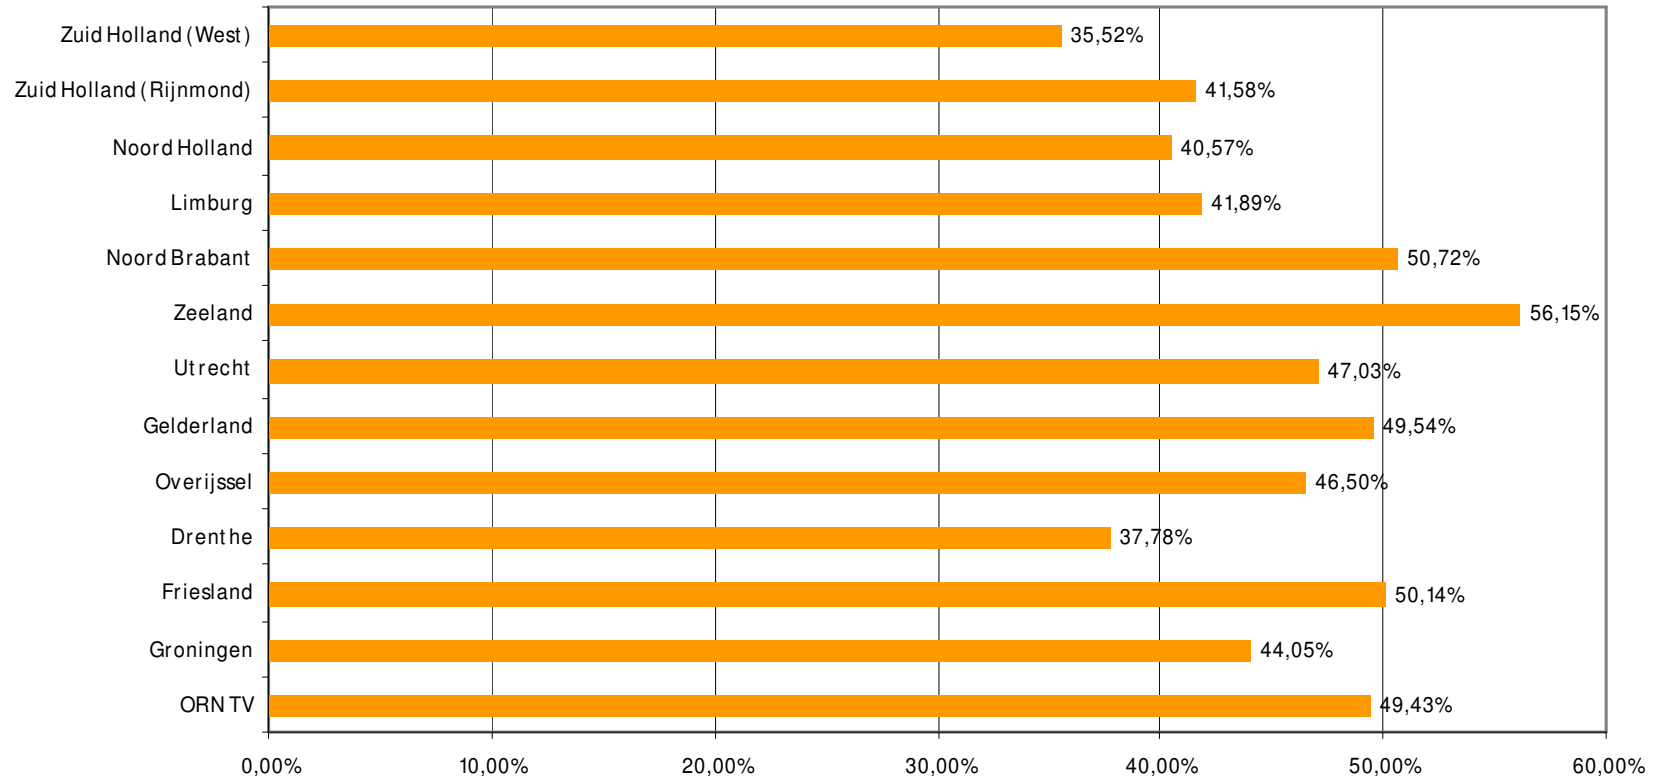

Weekrapport week 43 2009

Bron: SKO, ma-zo

Bron: SKO, ma-zo