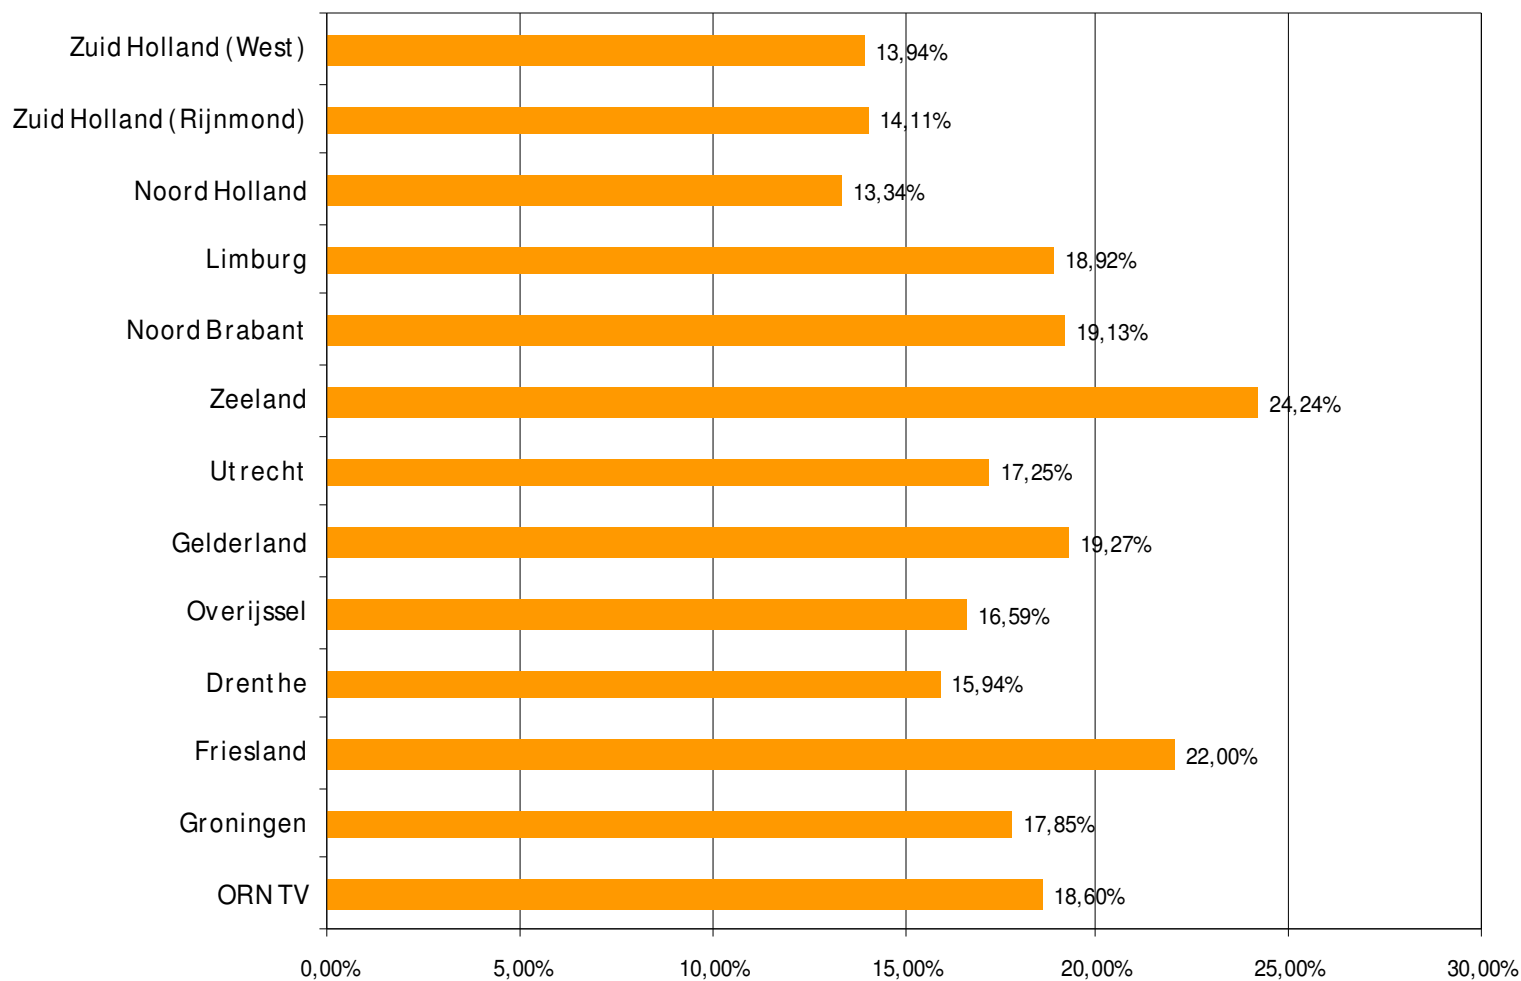

Weekrapport week 43 2009

Bron: SKO, ma-zo

Bron: SKO, ma-zo