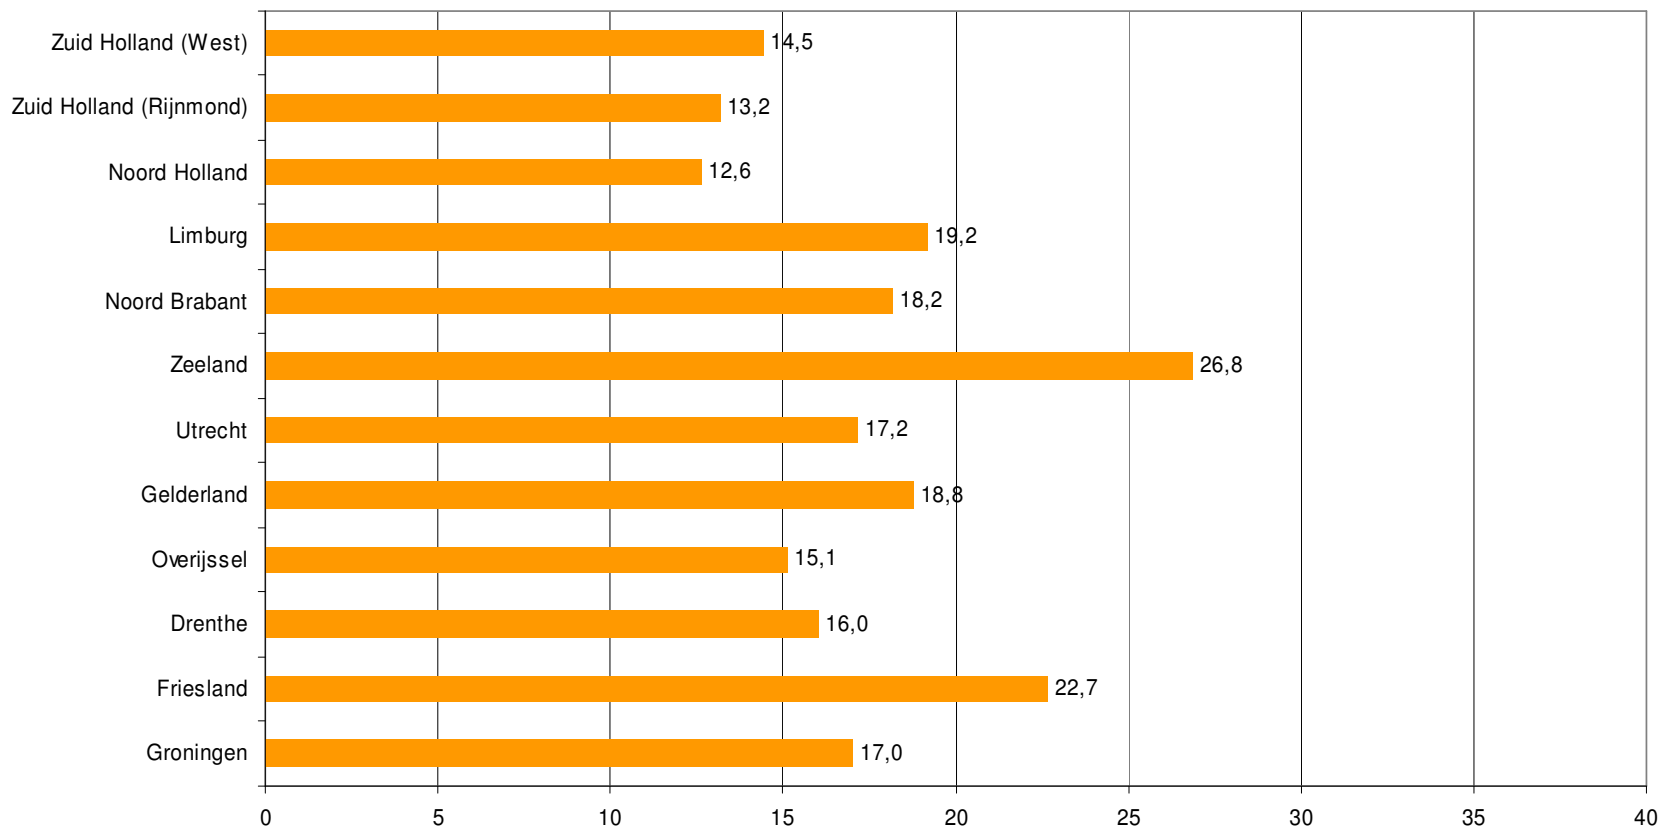

Weekrapport week 43 2009

Bron: SKO, ma-zo

Bron: SKO, ma-zo