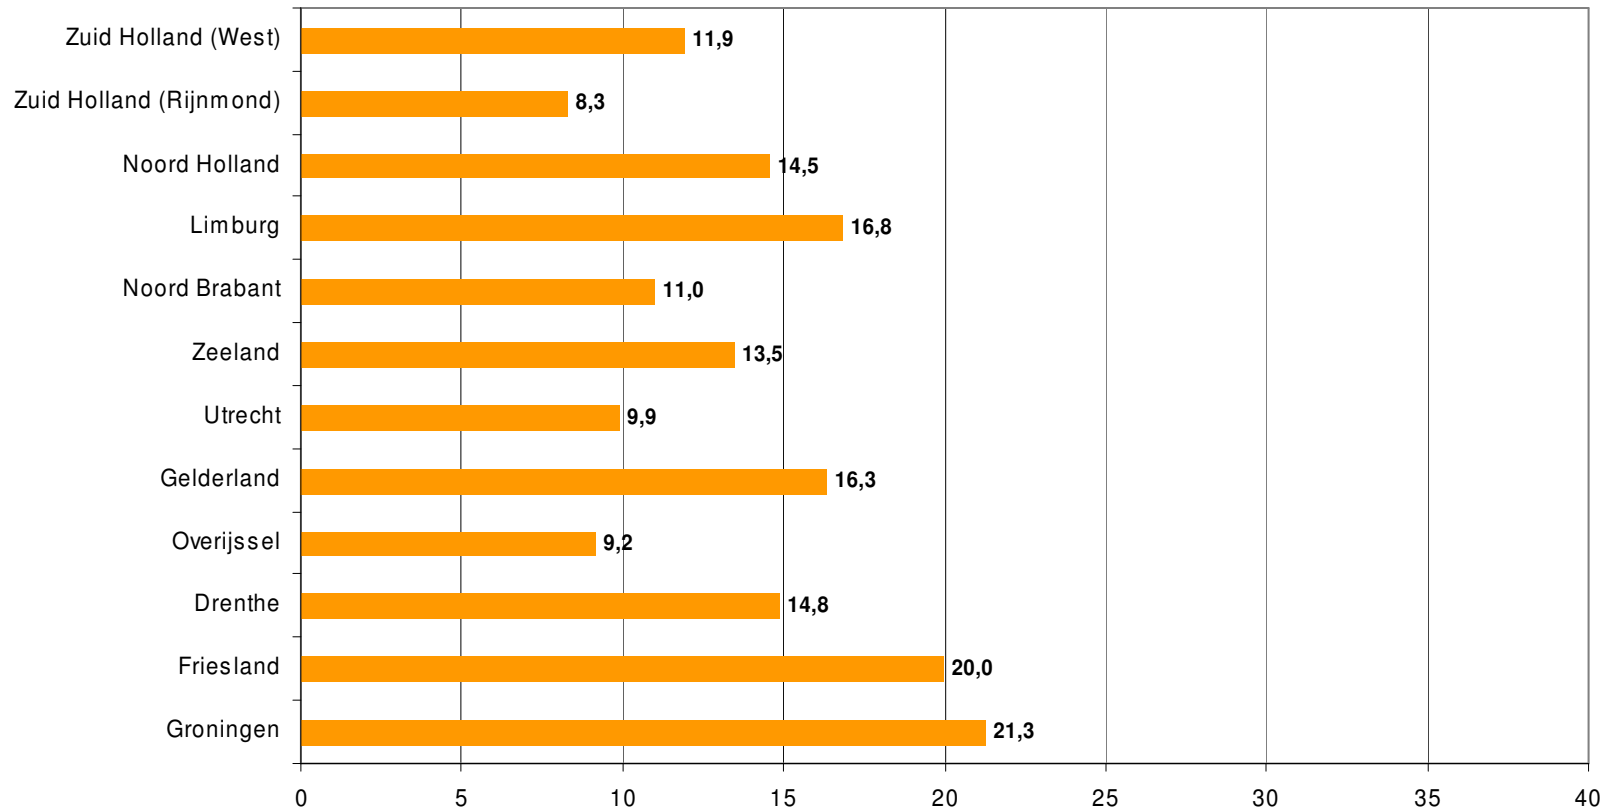

Weekrapport week 43 2009

Bron: SKO, ma-zo

Bron: SKO, ma-zo