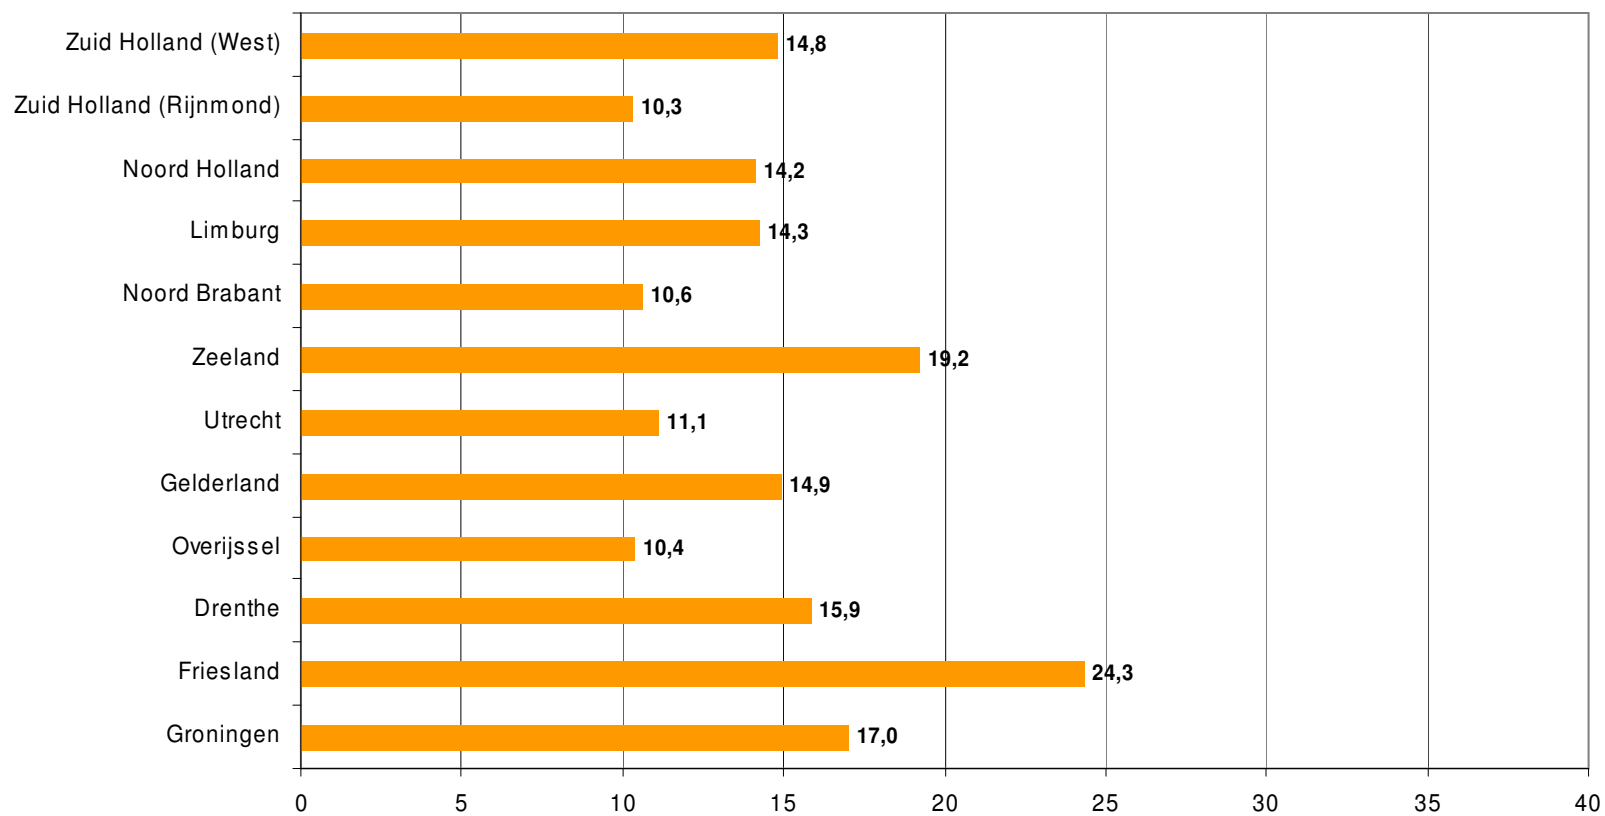

# Weekrapport week 44 2009

Bron: SKO, ma-zo

Bron: SKO, ma-zo