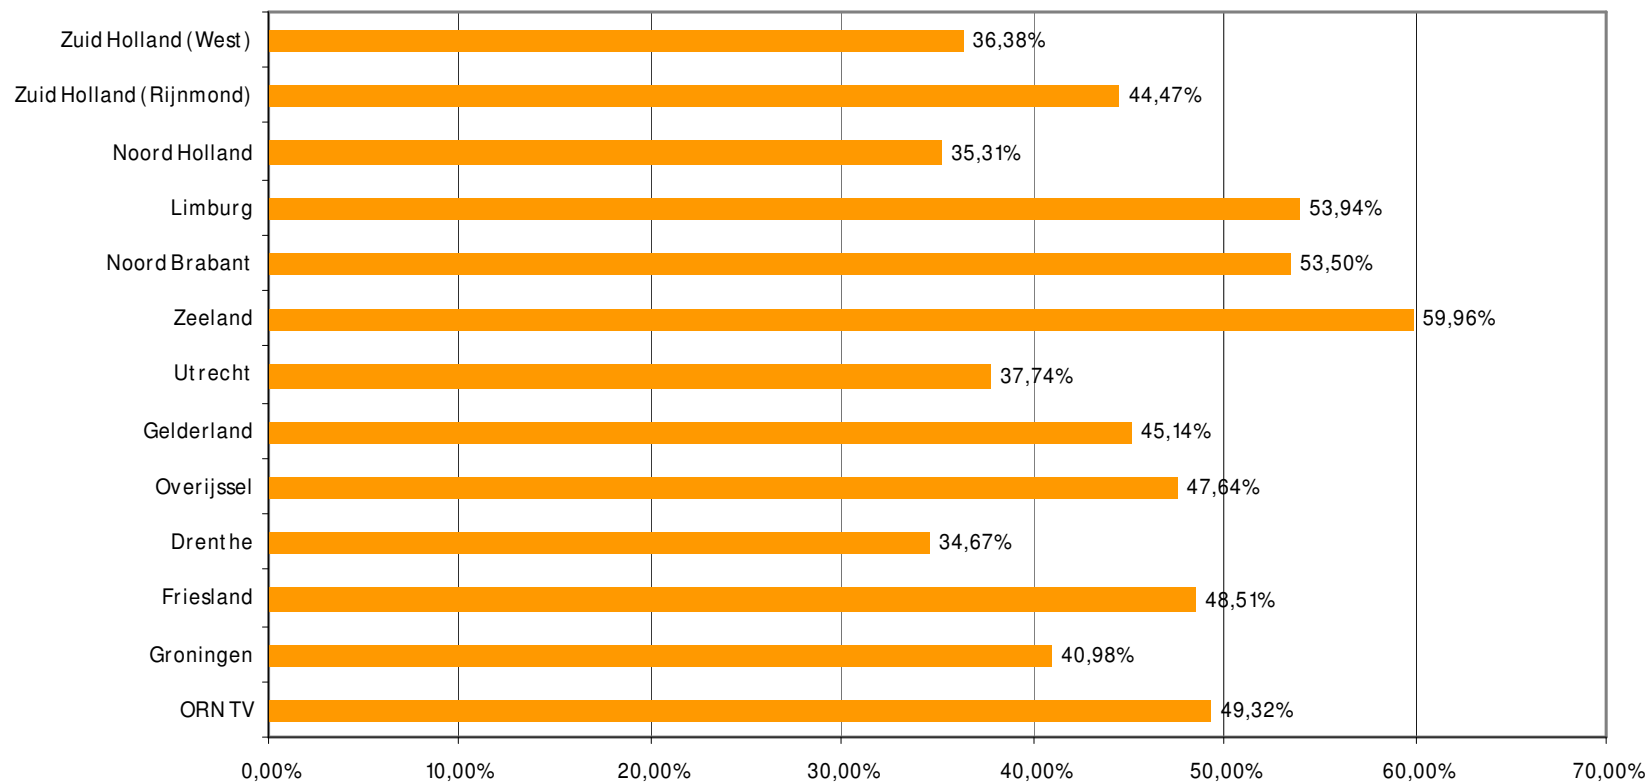

# Weekrapport week 44 2009

Bron: SKO, ma-zo

Bron: SKO, ma-zo