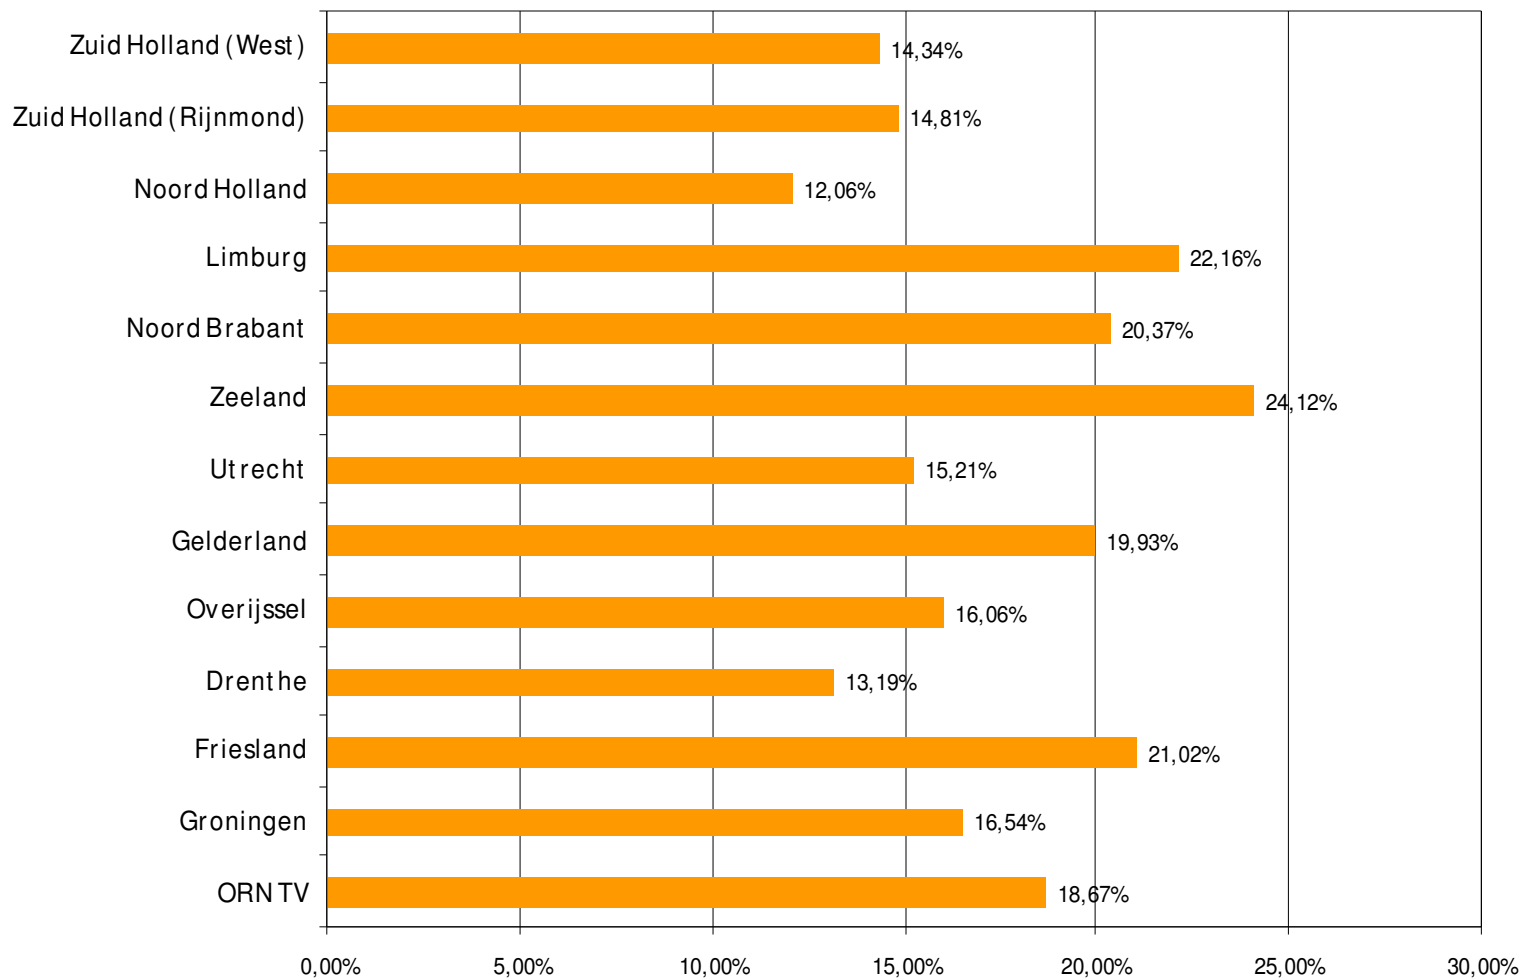

# Weekrapport week 44 2009

Bron: SKO, ma-zo

Bron: SKO, ma-zo