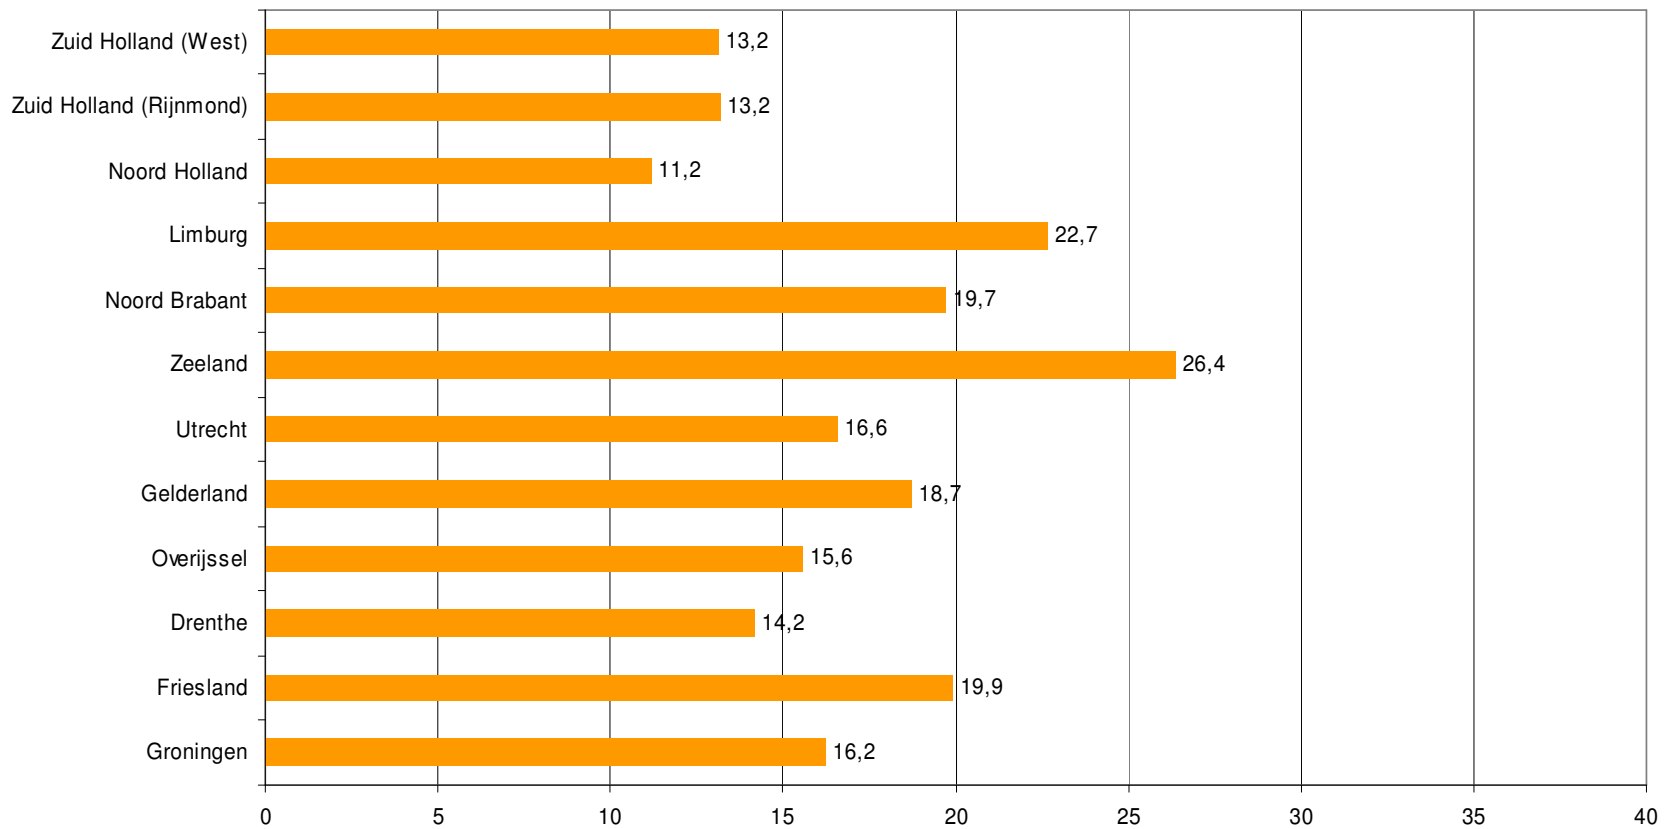

# Weekrapport week 44 2009

Bron: SKO, ma-zo

Bron: SKO, ma-zo