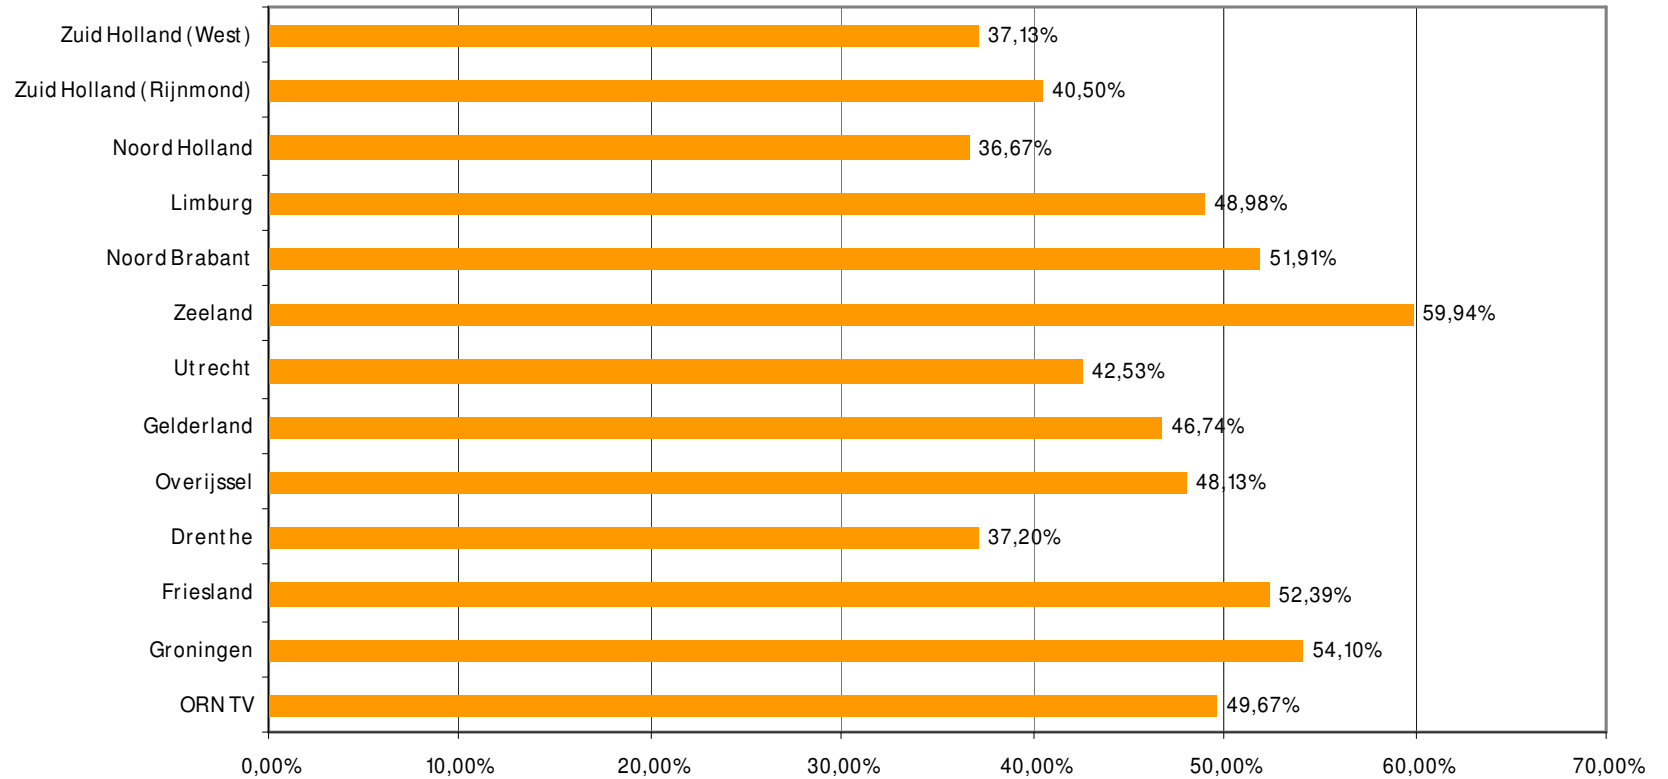

Weekrapport week 45 2009

Bron: SKO, ma-zo

Bron: SKO, ma-zo