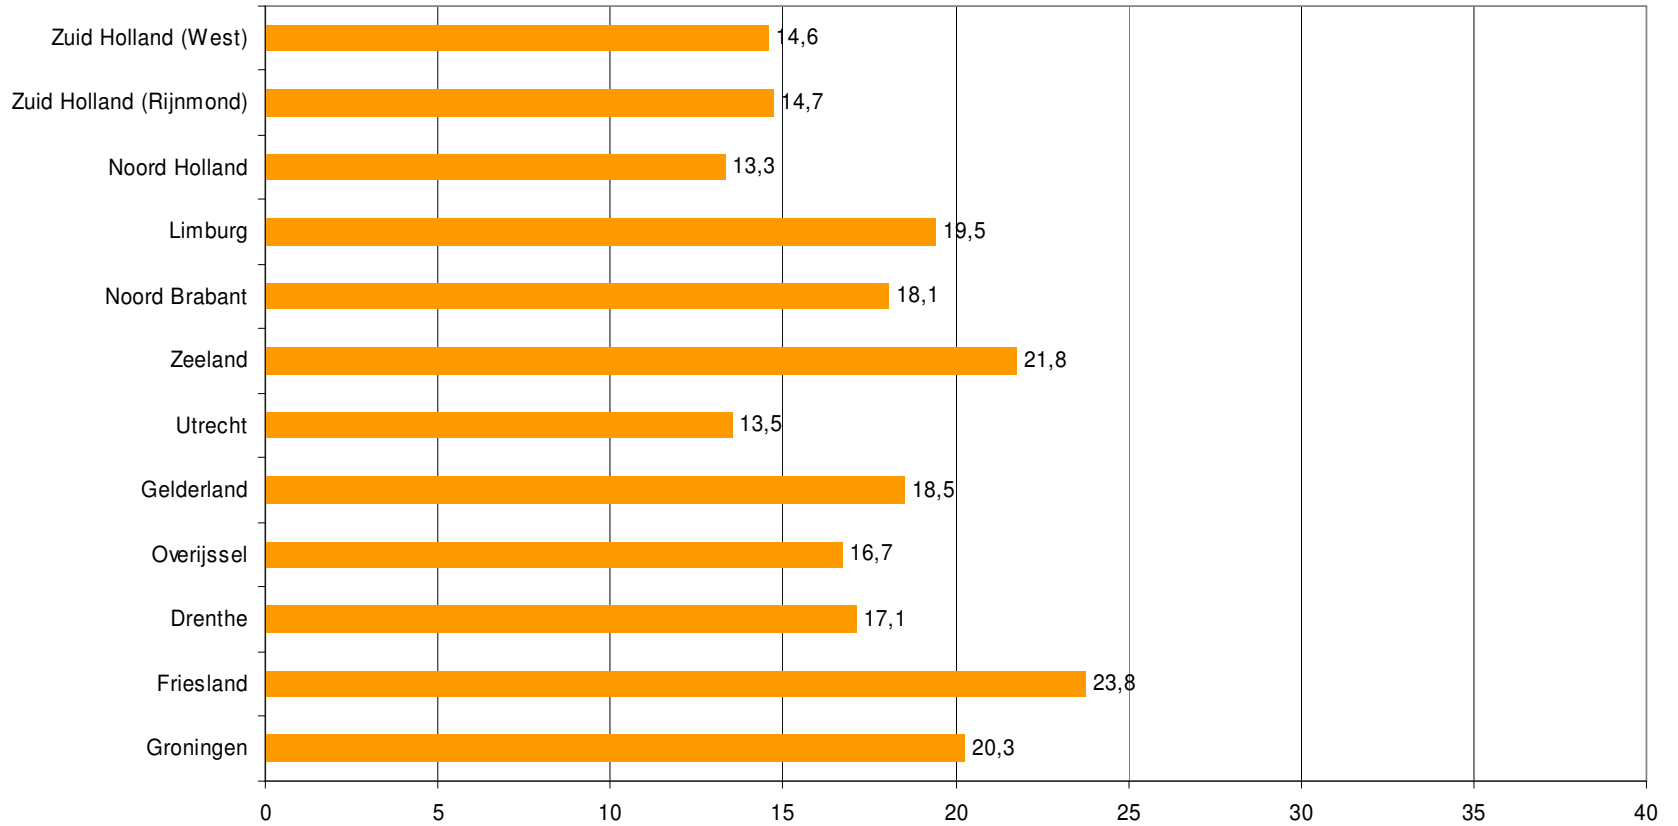

Weekrapport week 45 2009

Bron: SKO, ma-zo

Bron: SKO, ma-zo