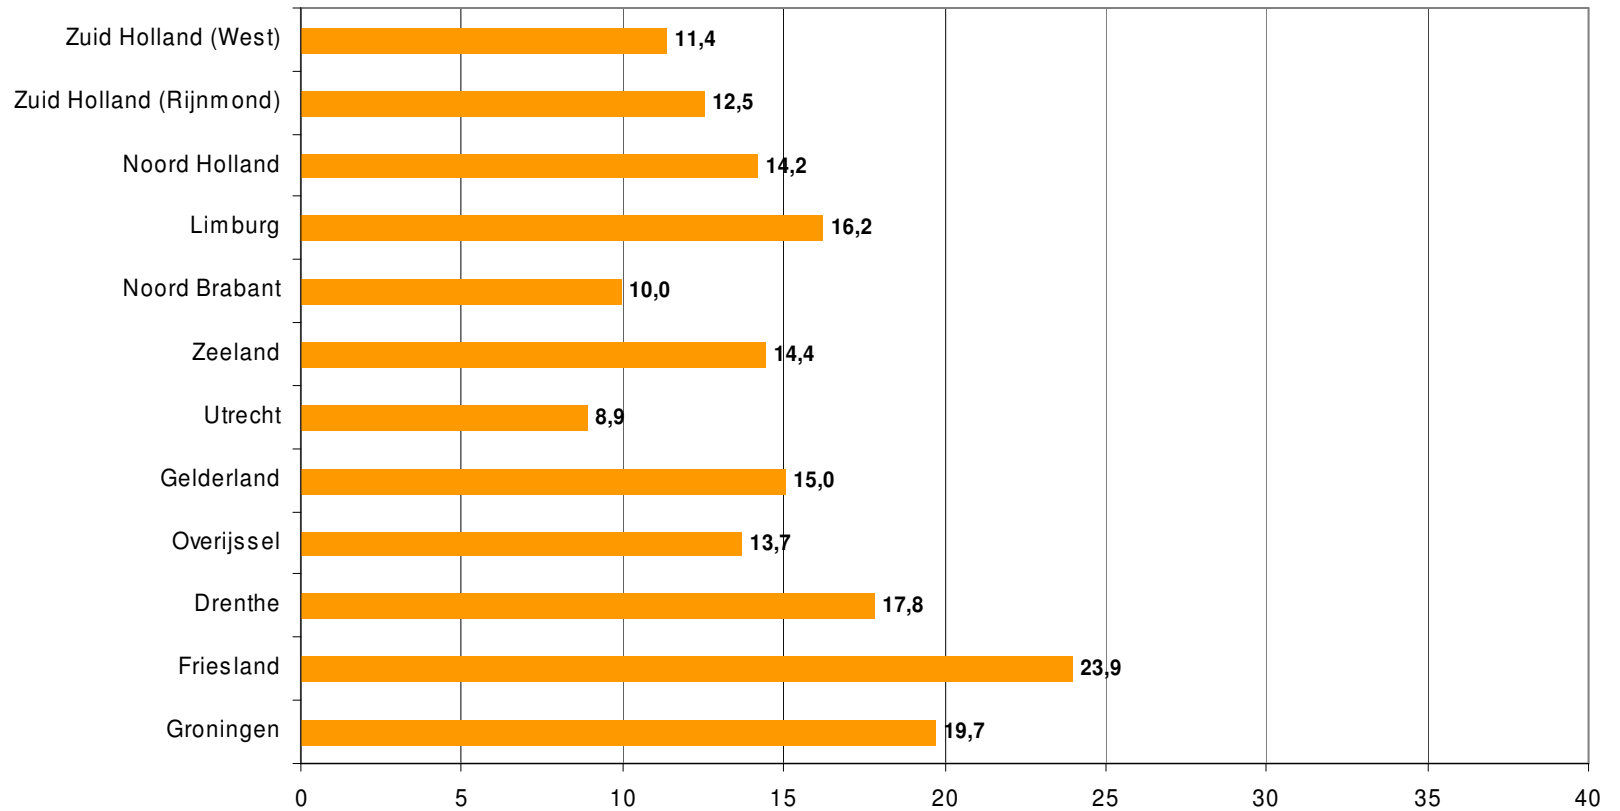

Weekrapport week 45 2009

Bron: SKO, ma-zo

Bron: SKO, ma-zo