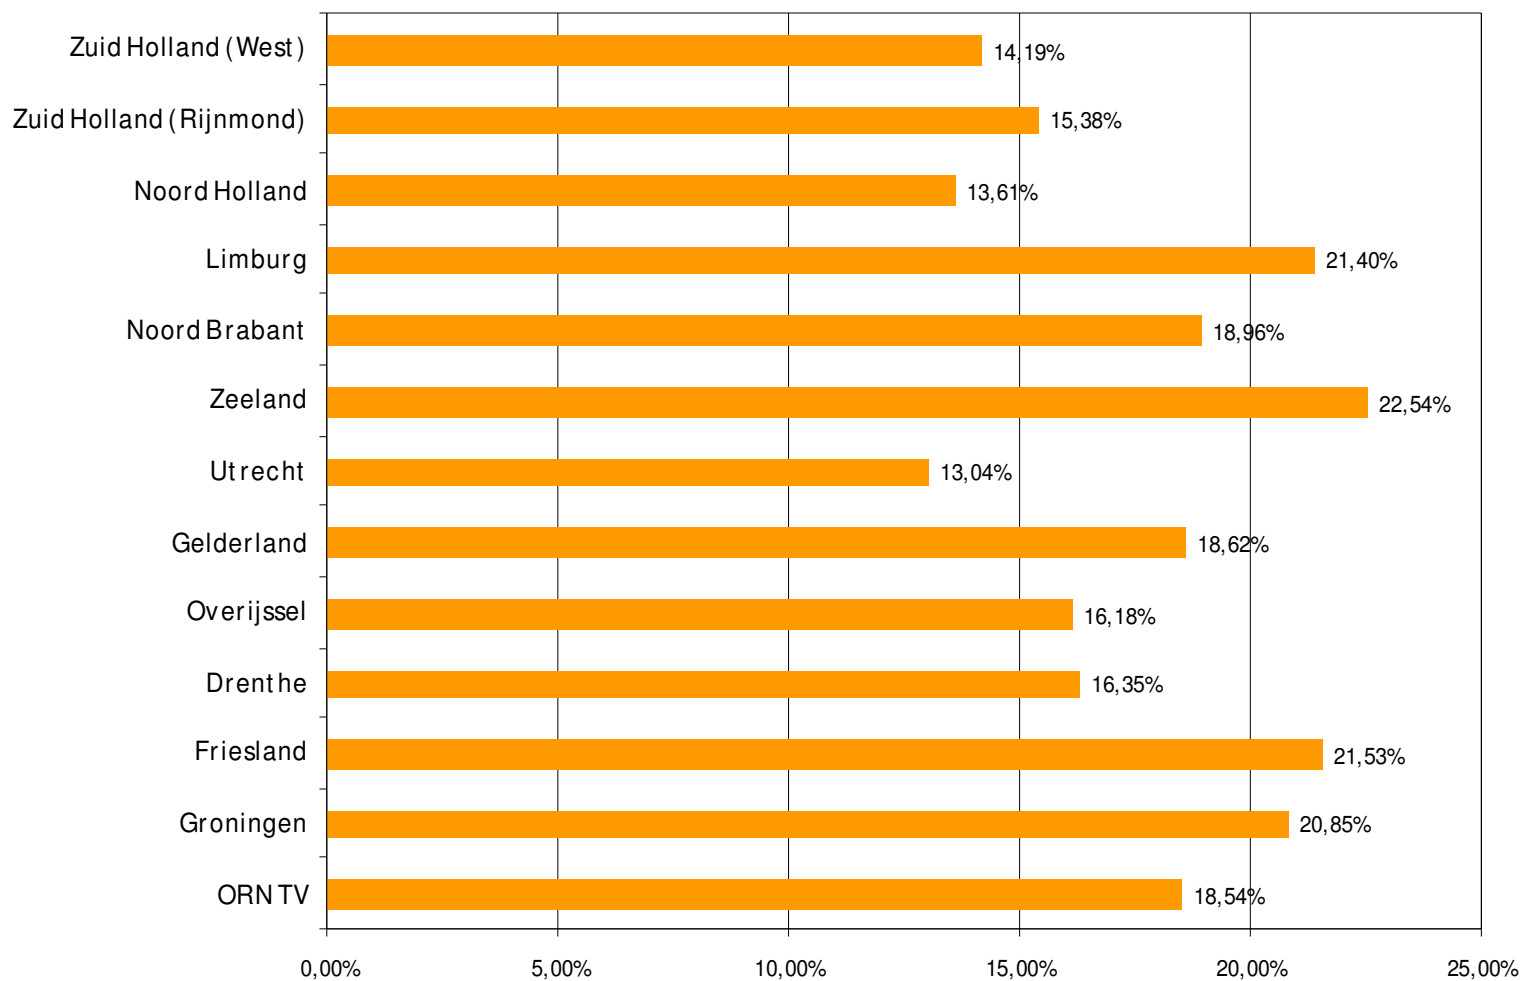

Weekrapport week 45 2009

Bron: SKO, ma-zo

Bron: SKO, ma-zo