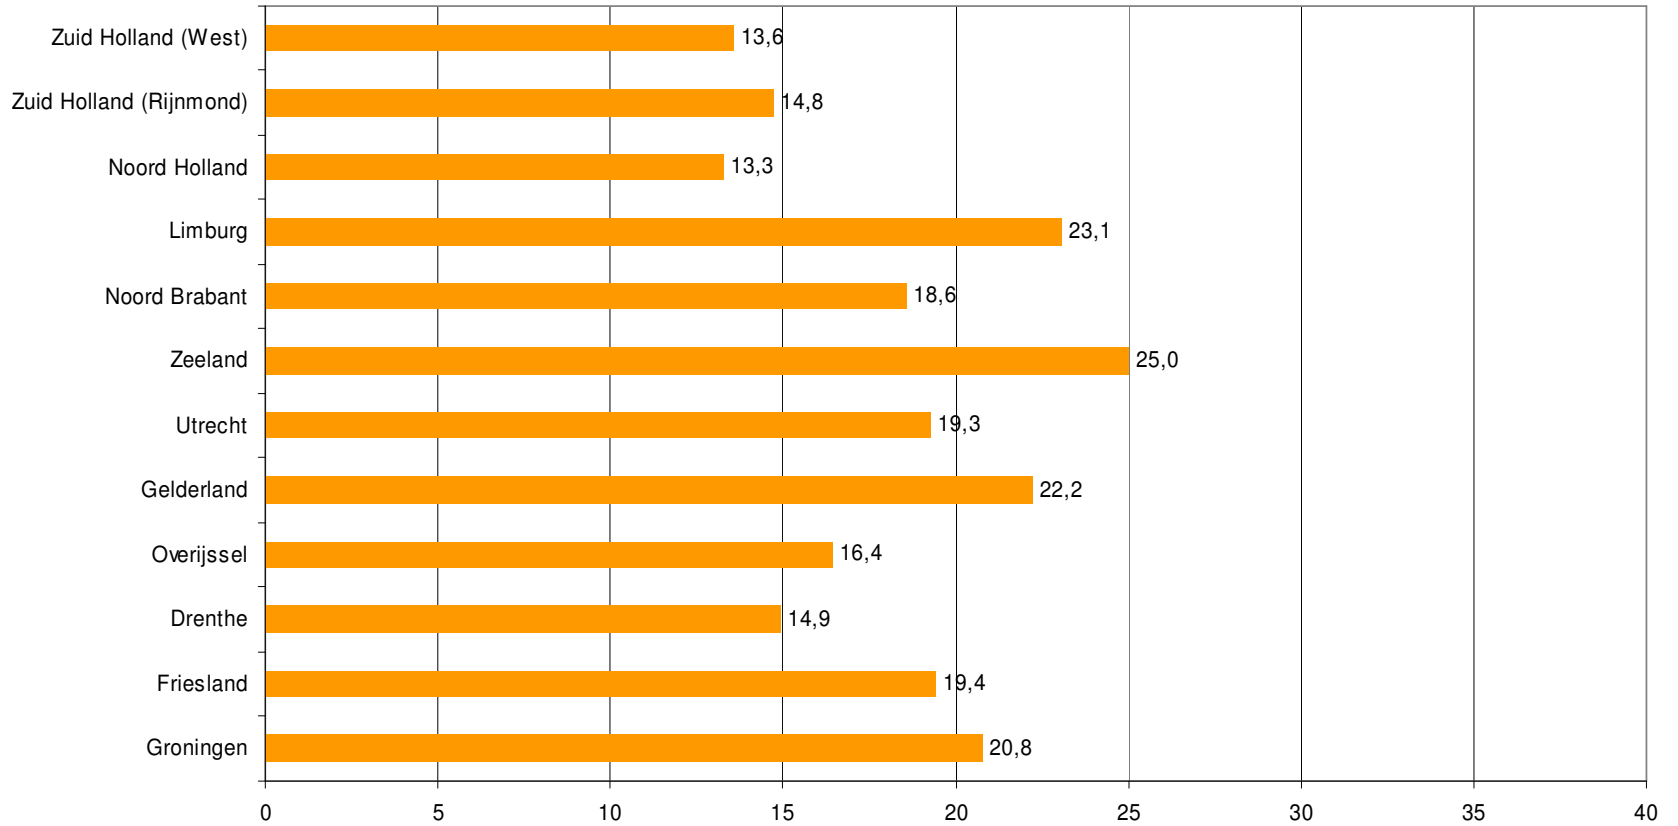

Weekrapport week 46 2009

Bron: SKO, ma-zo

Bron: SKO, ma-zo