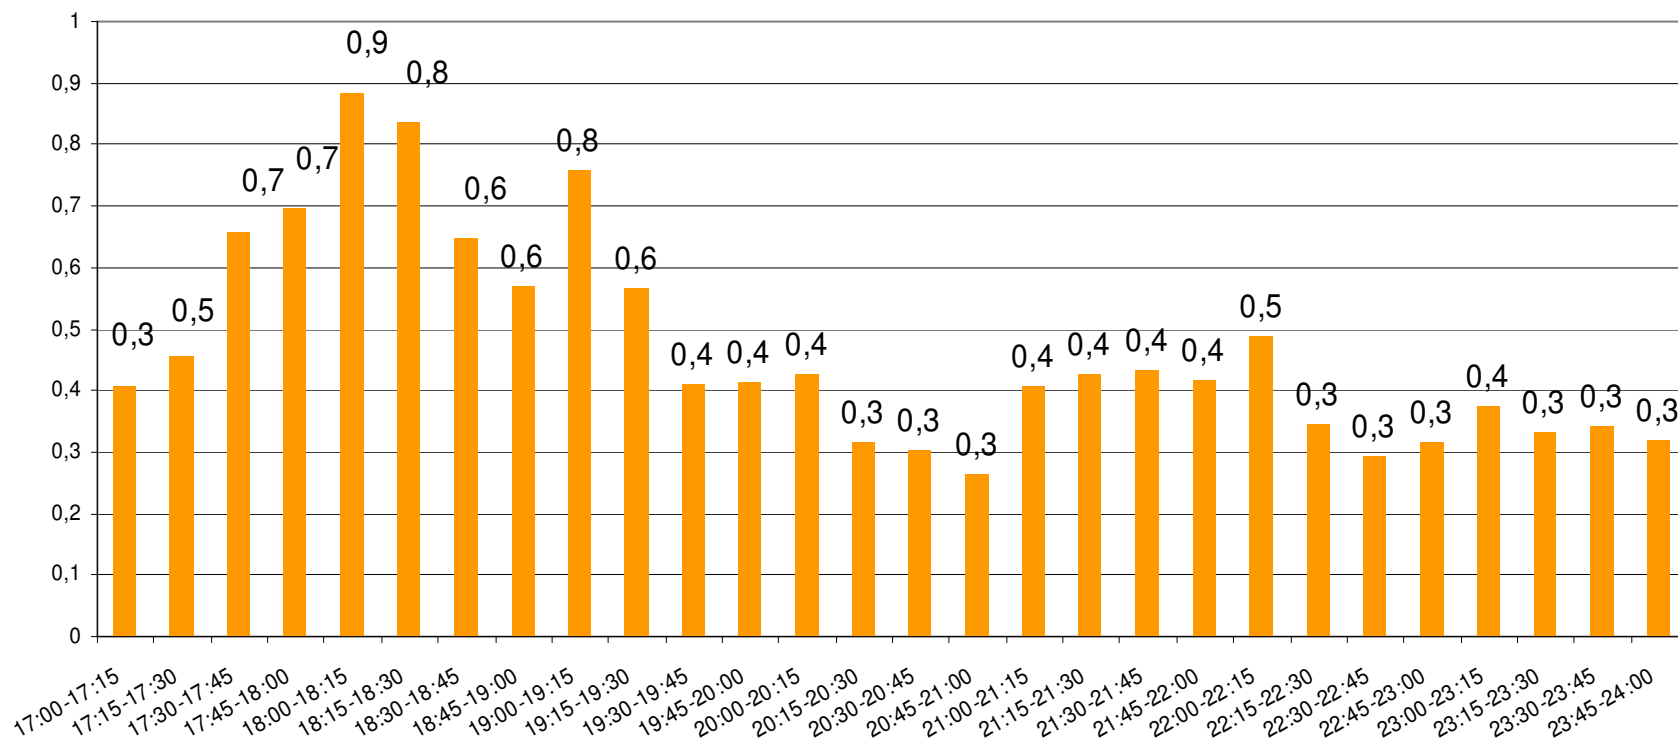

Weekrapport week 46 2009

Bron: SKO, ma-zo

Bron: SKO, ma-zo