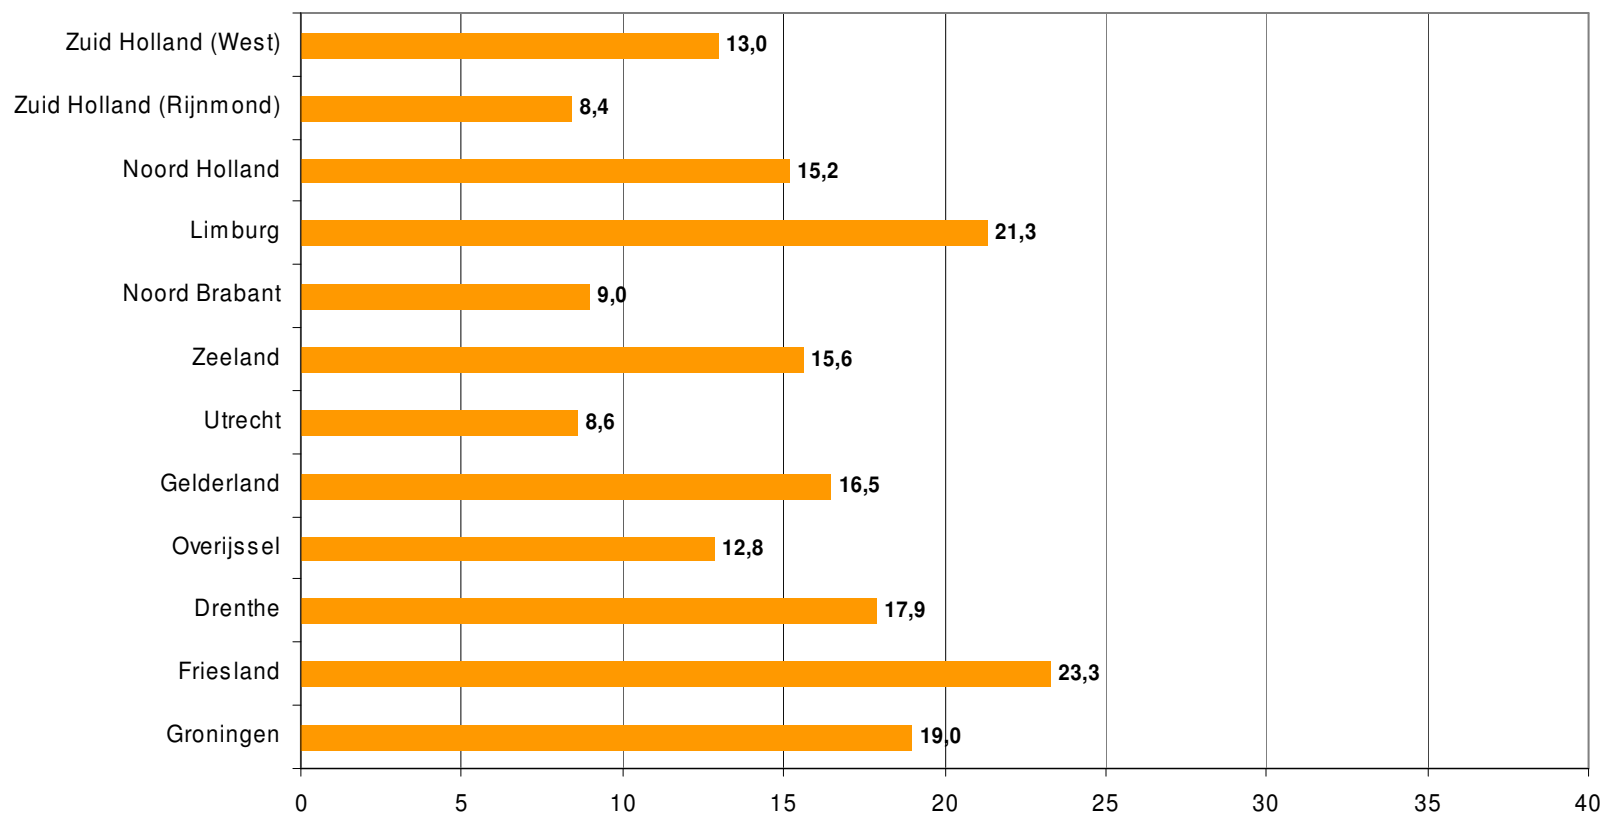

Weekrapport week 46 2009

Bron: SKO, ma-zo

Bron: SKO, ma-zo