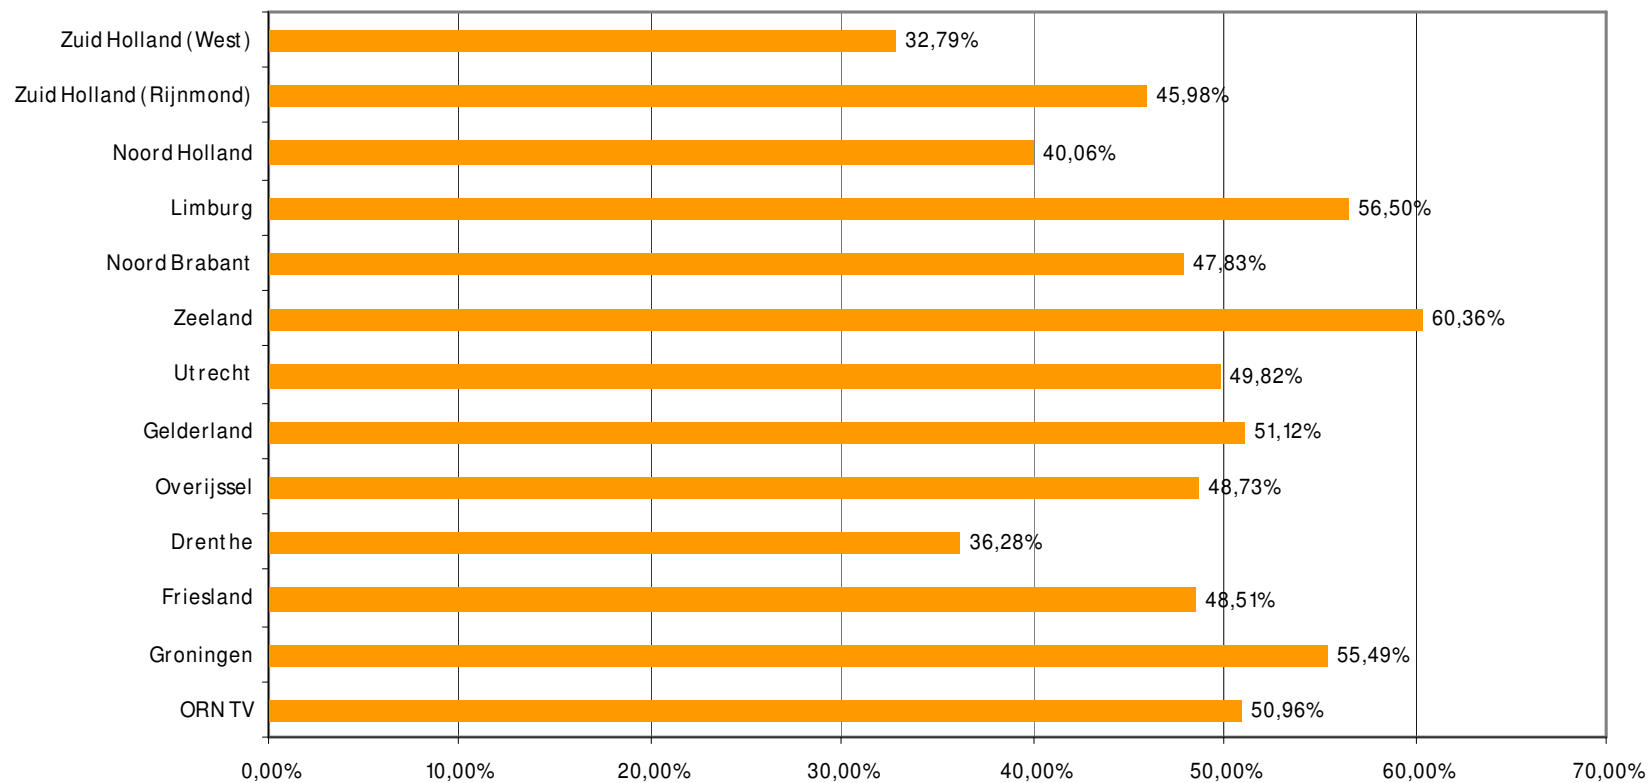

Weekrapport week 46 2009

Bron: SKO, ma-zo

Bron: SKO, ma-zo