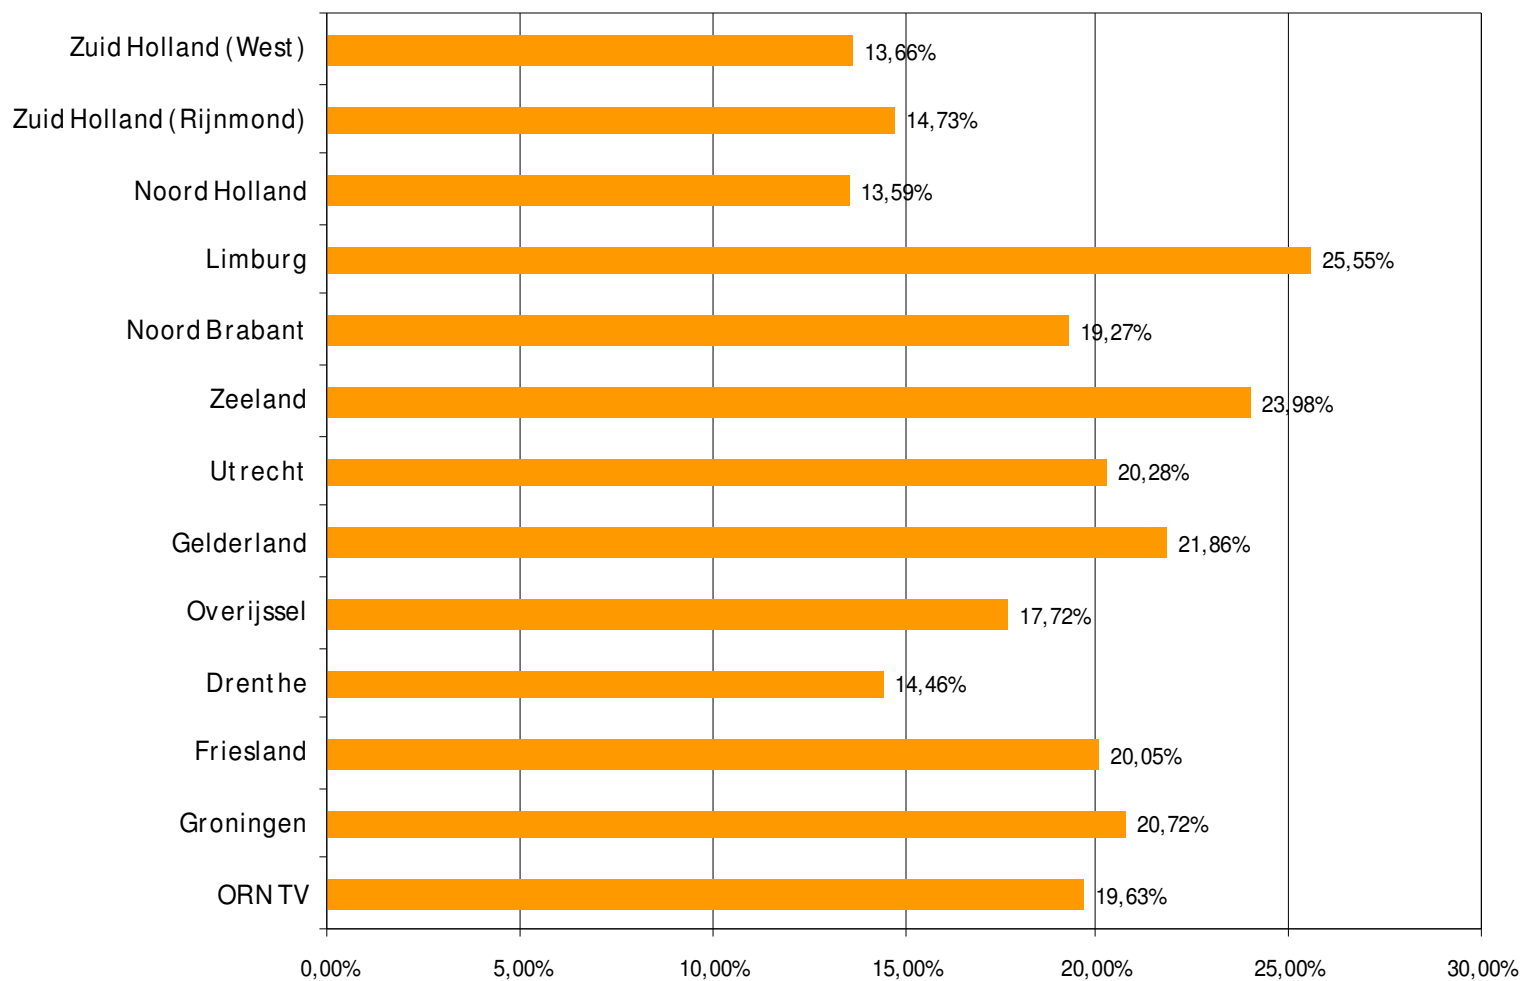

Weekrapport week 46 2009

Bron: SKO, ma-zo

Bron: SKO, ma-zo