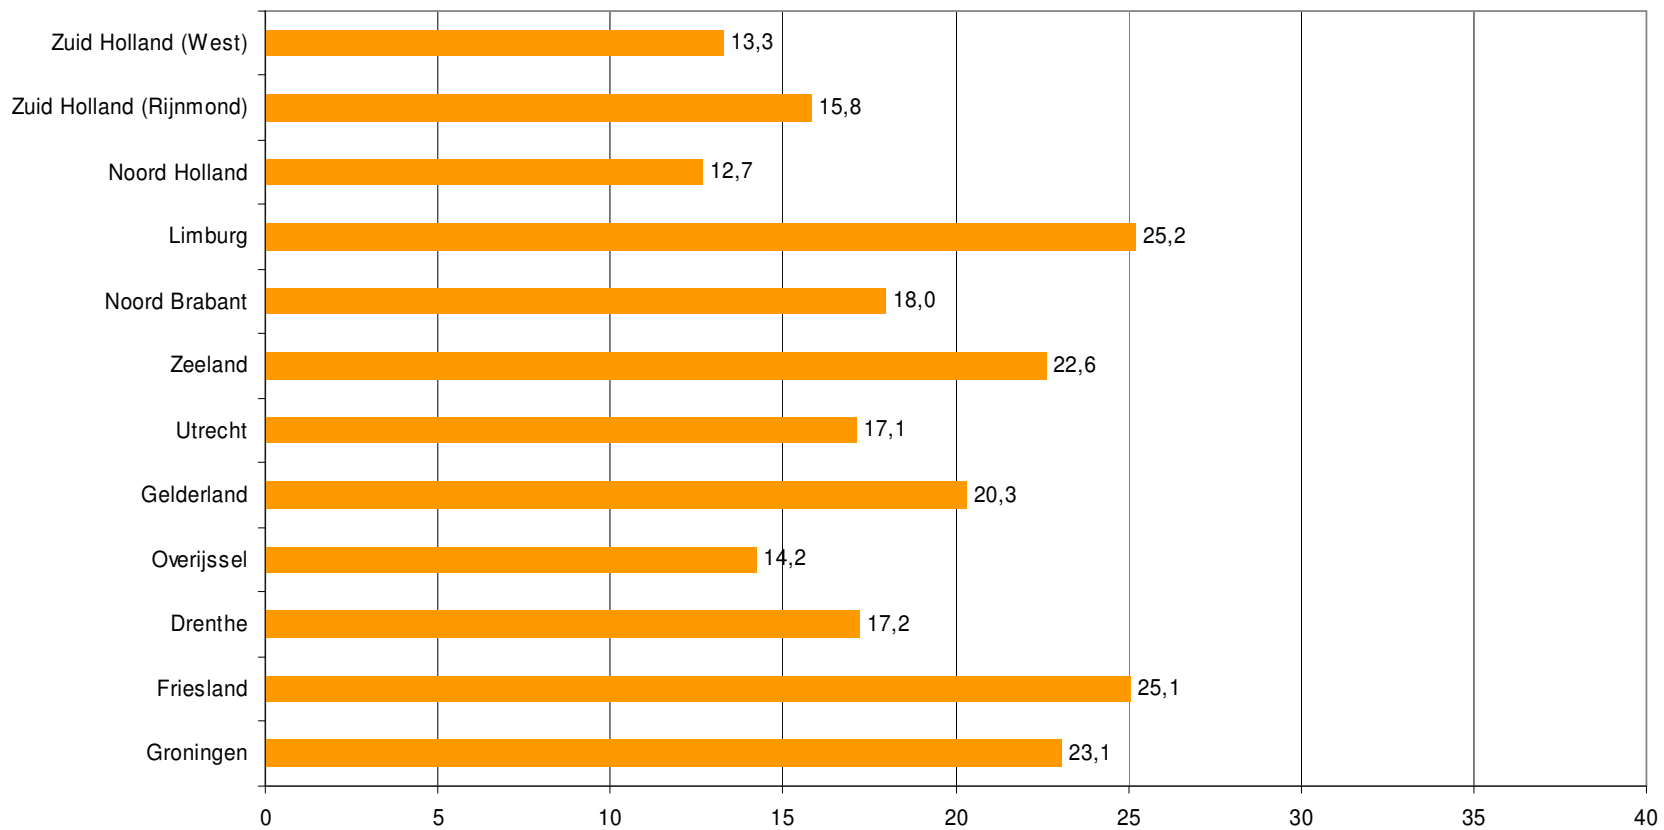

Weekrapport week 47 2009

Bron: SKO, ma-zo

Bron: SKO, ma-zo