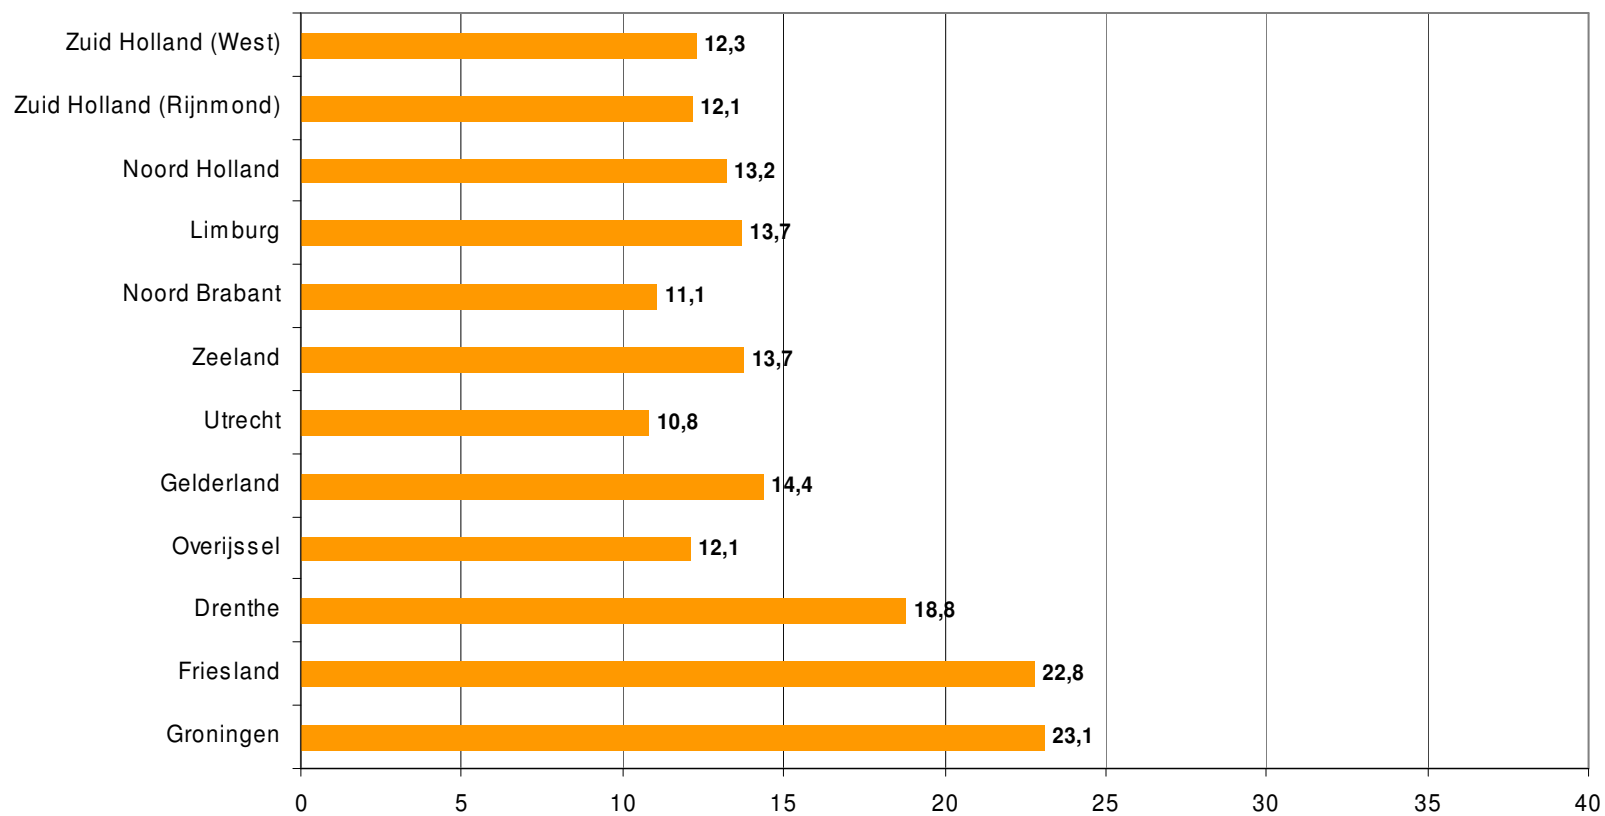

Weekrapport week 47 2009

Bron: SKO, ma-zo

Bron: SKO, ma-zo