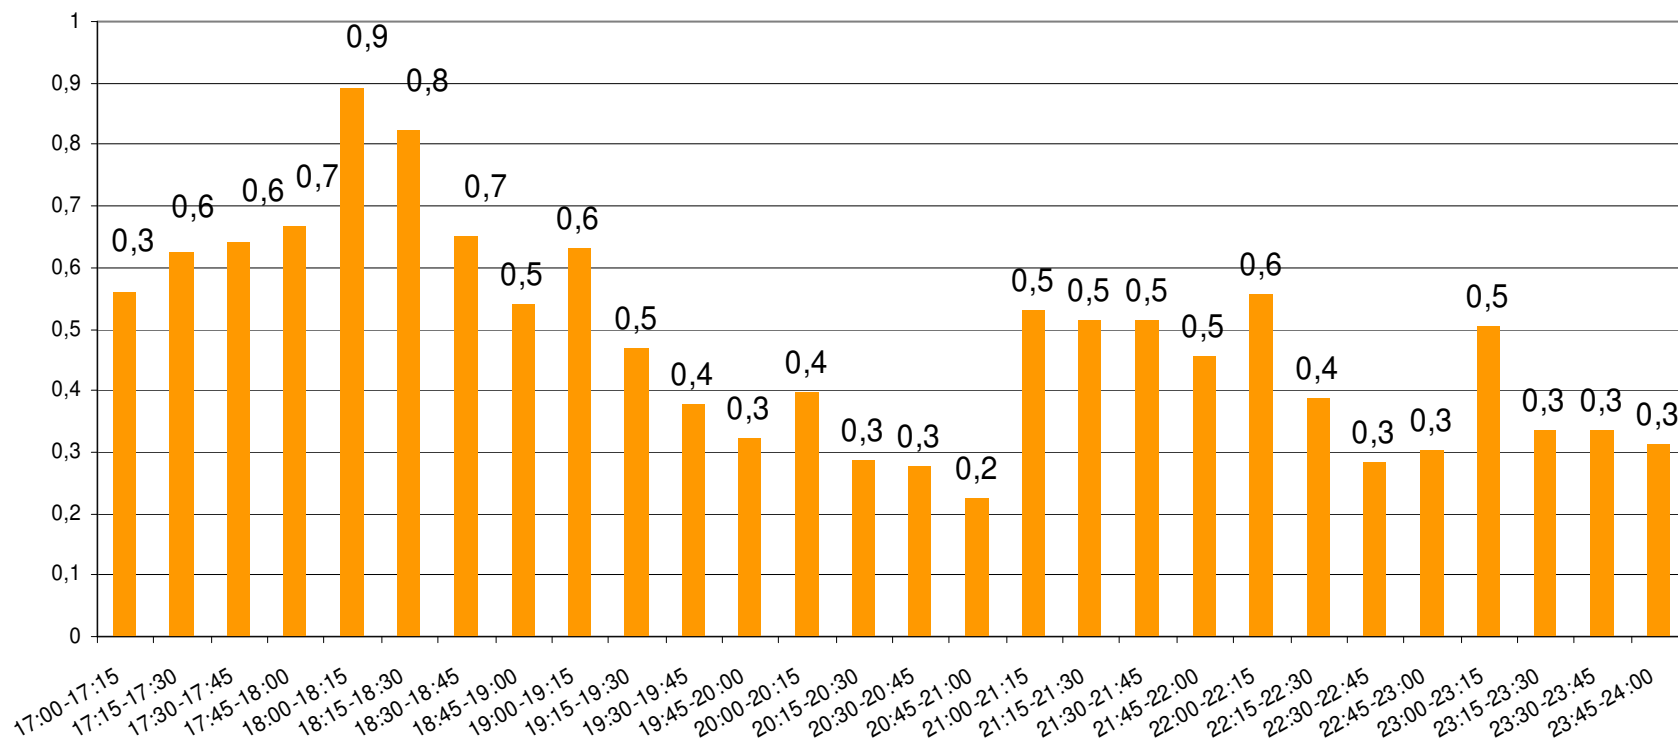

Weekrapport week 47 2009

Bron: SKO, ma-zo

Bron: SKO, ma-zo