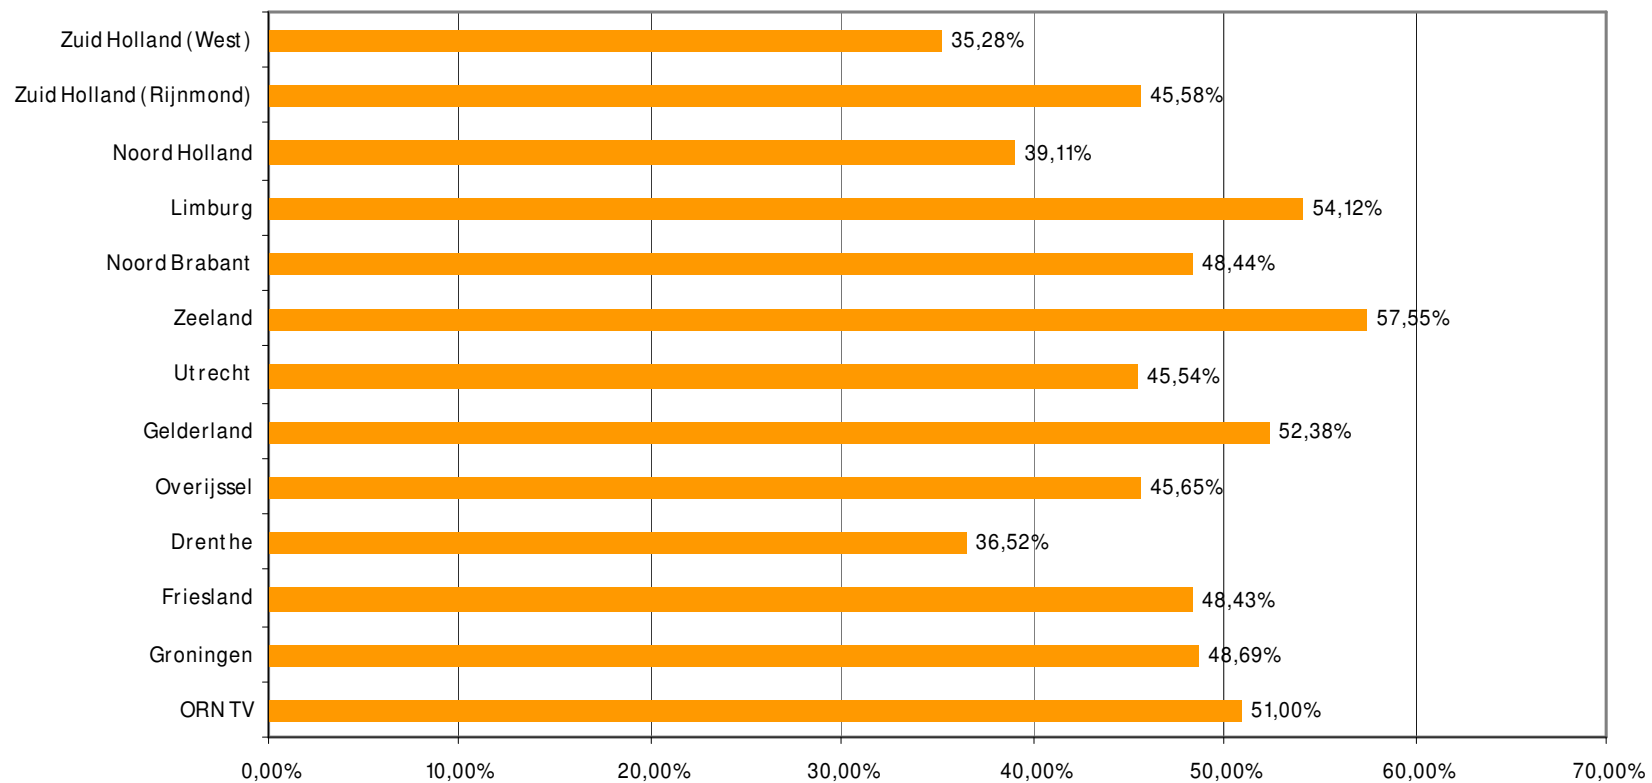

Weekrapport week 47 2009

Bron: SKO, ma-zo

Bron: SKO, ma-zo