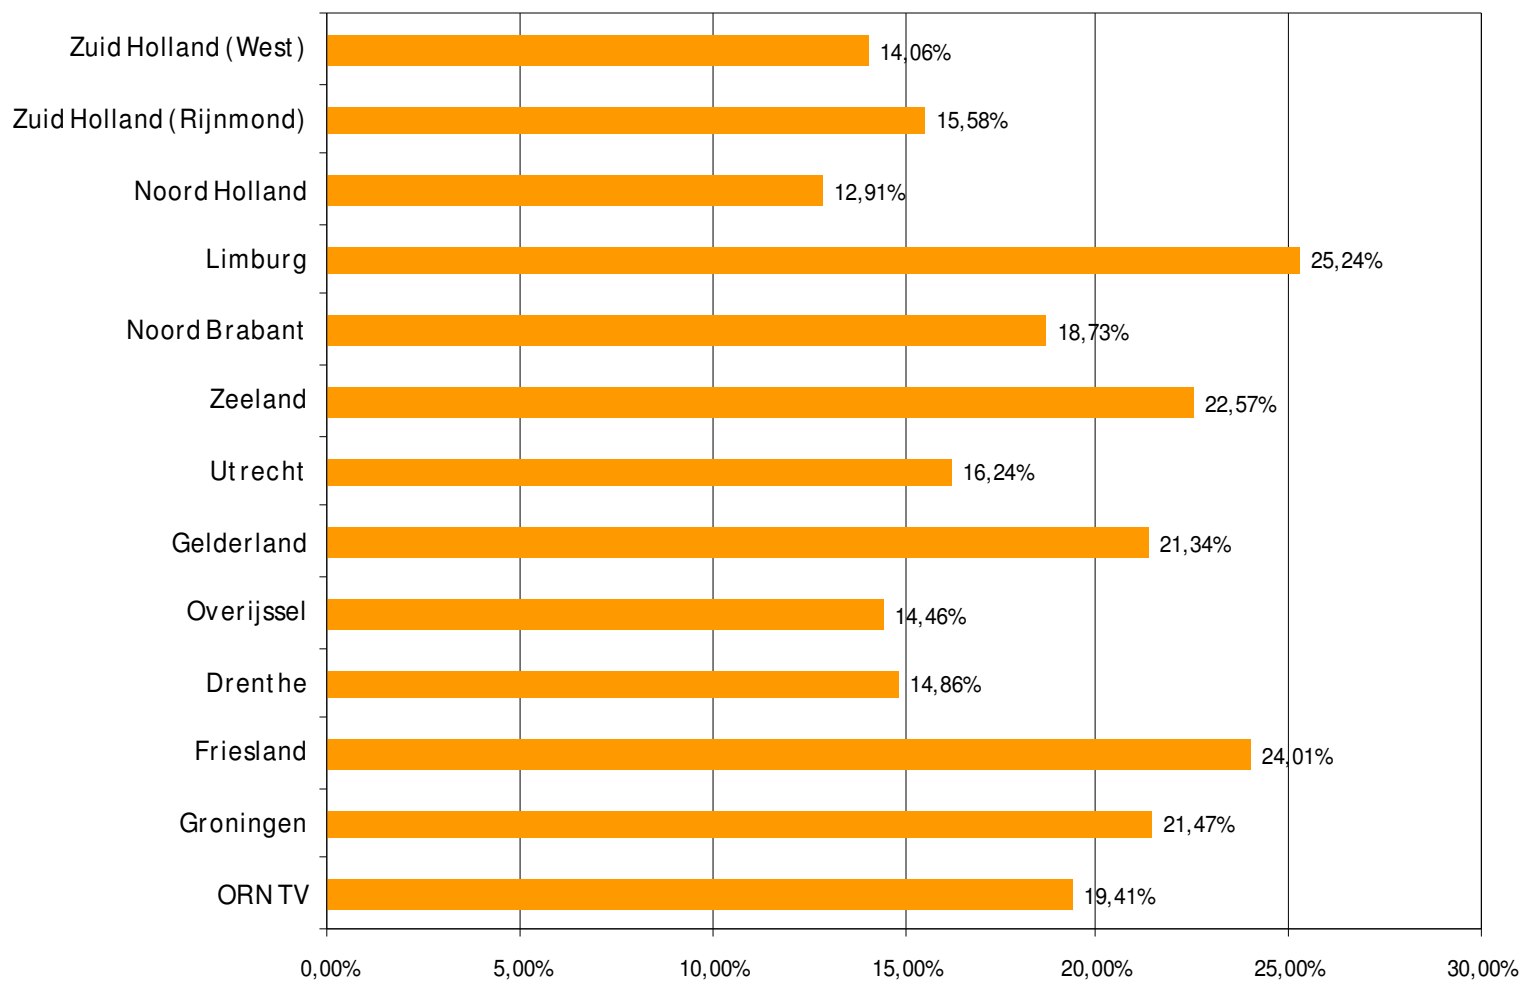

Weekrapport week 47 2009

Bron: SKO, ma-zo

Bron: SKO, ma-zo