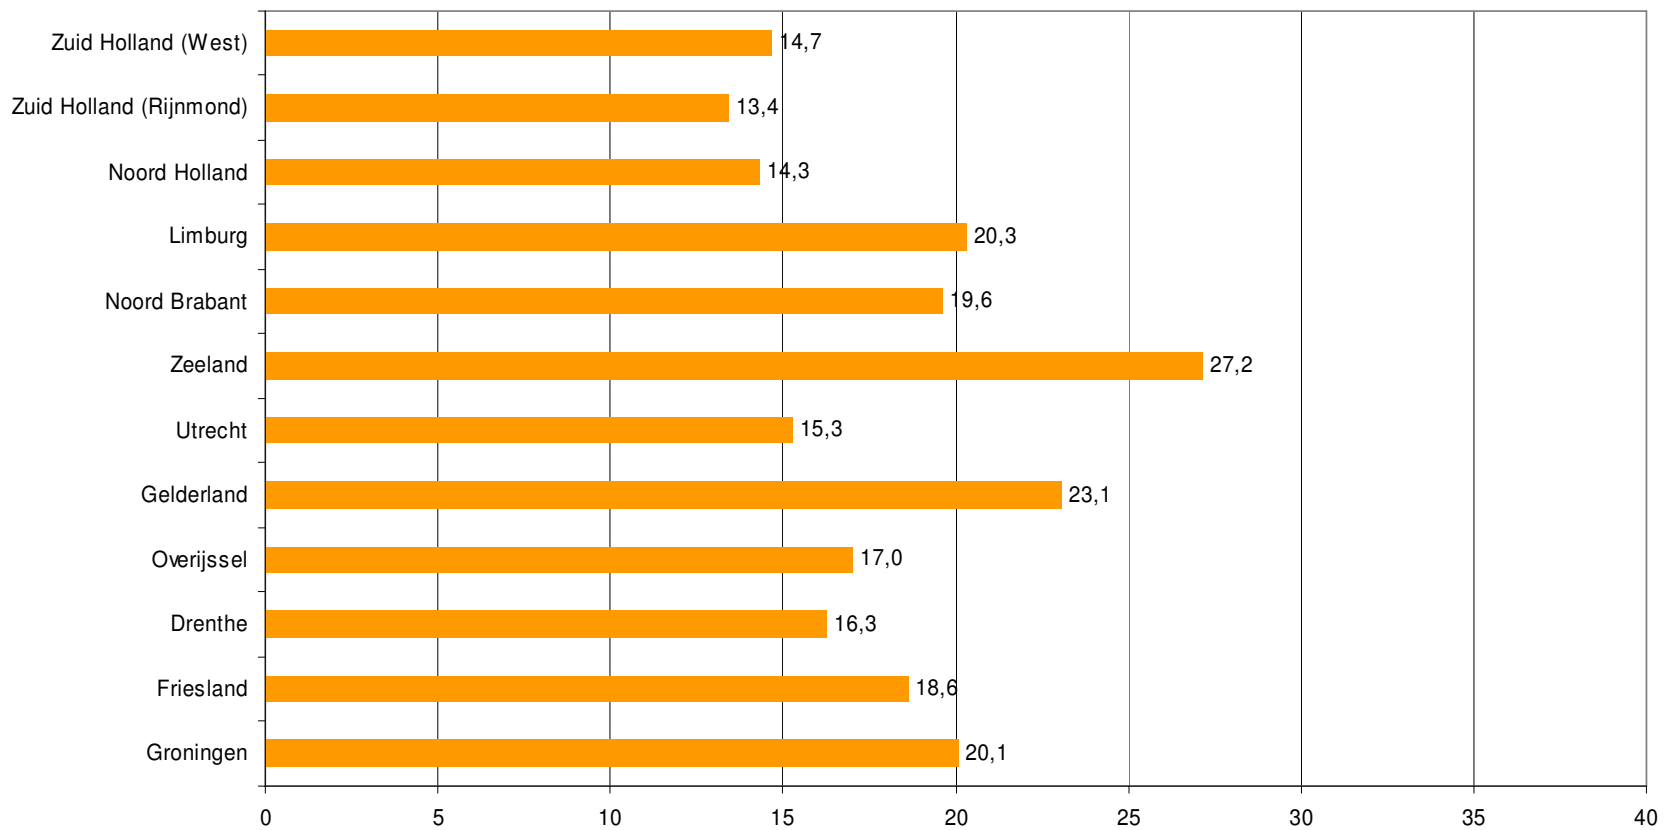

Weekrapport week 48 2009

Bron: SKO, ma-zo

Bron: SKO, ma-zo