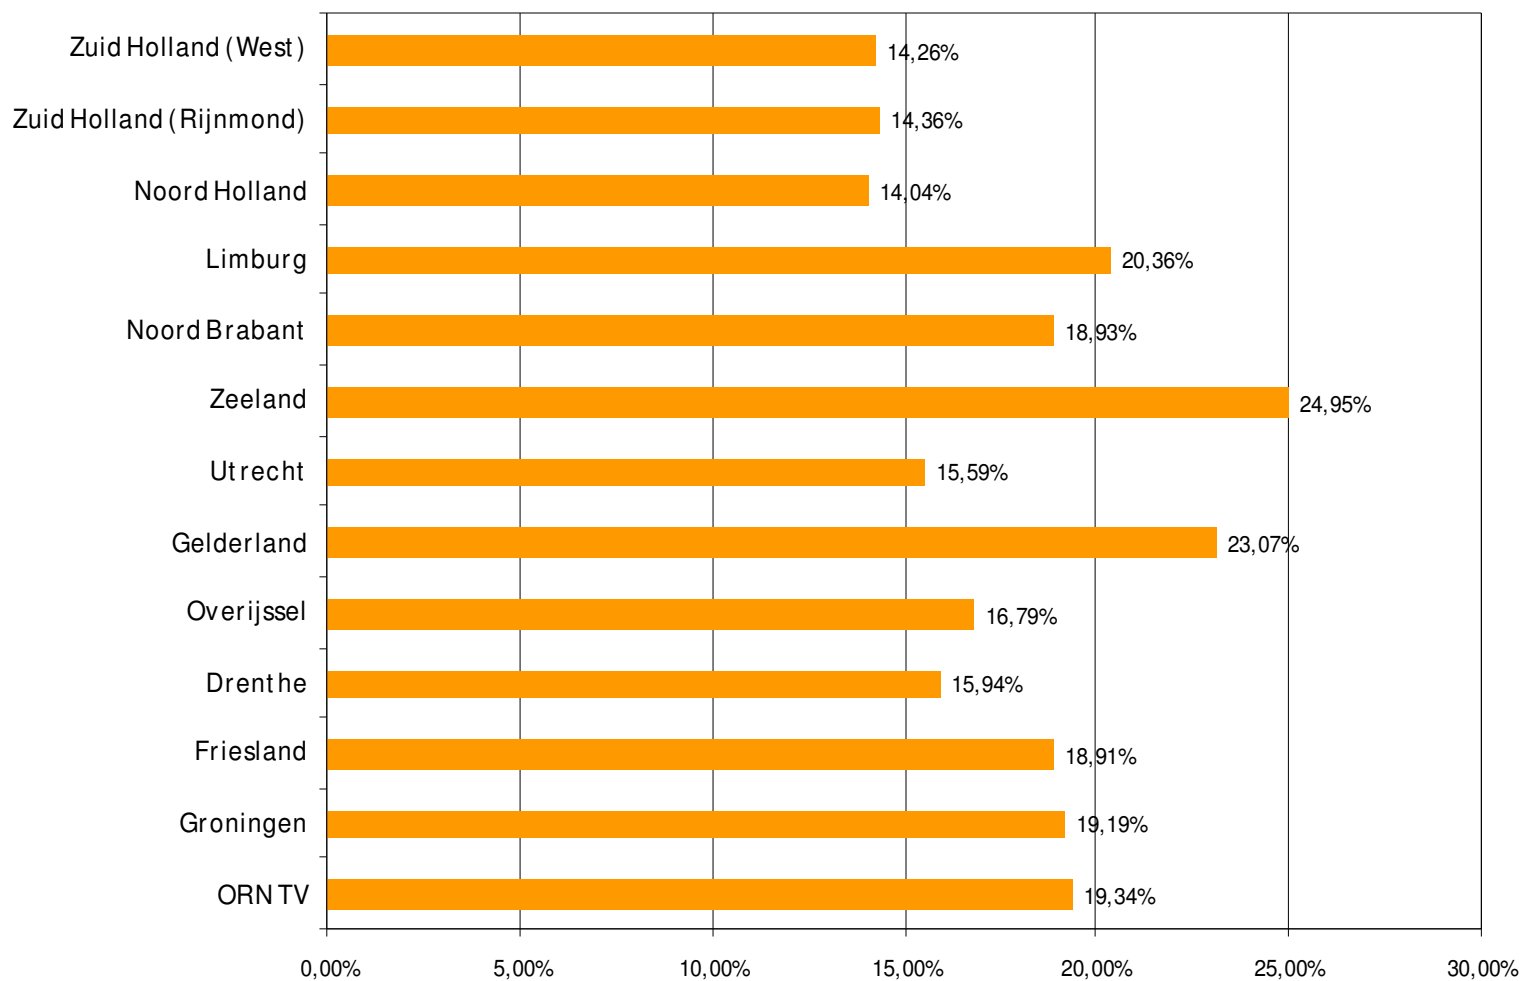

Weekrapport week 48 2009

Bron: SKO, ma-zo

Bron: SKO, ma-zo