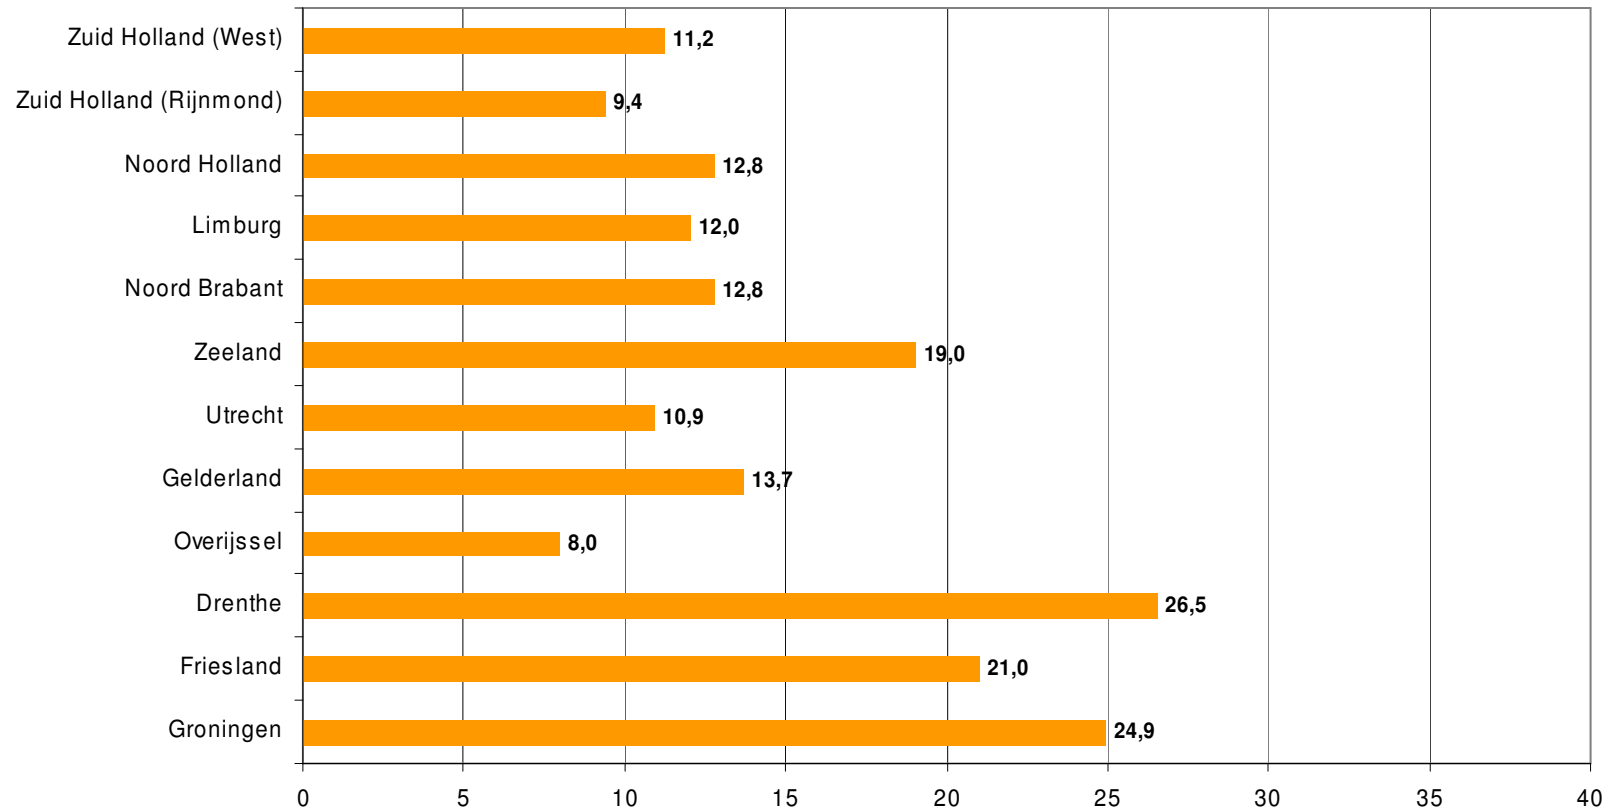

Weekrapport week 48 2009

Bron: SKO, ma-zo

Bron: SKO, ma-zo