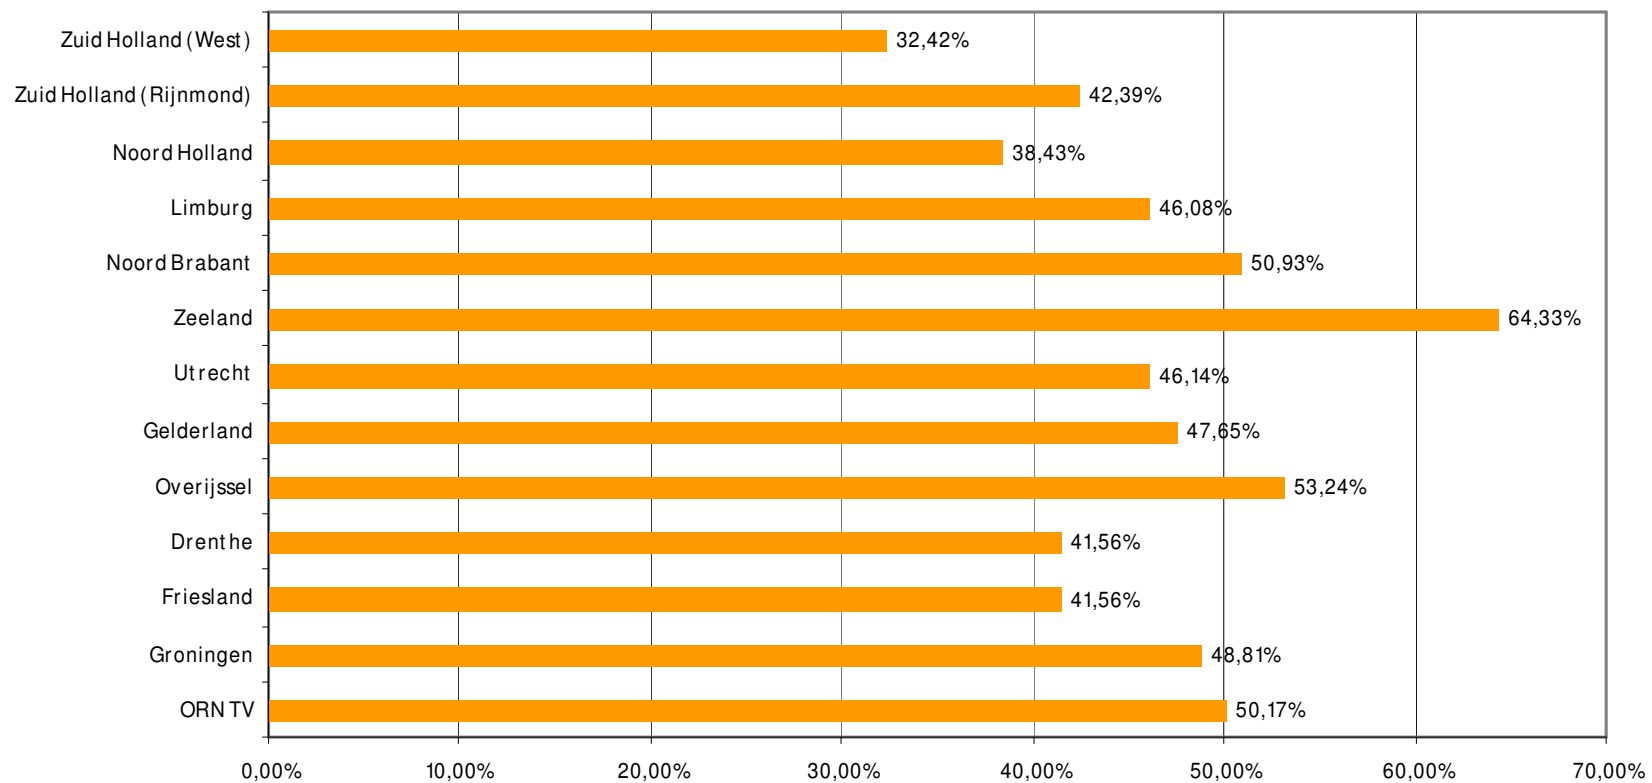

Weekrapport week 48 2009

Bron: SKO, ma-zo

Bron: SKO, ma-zo