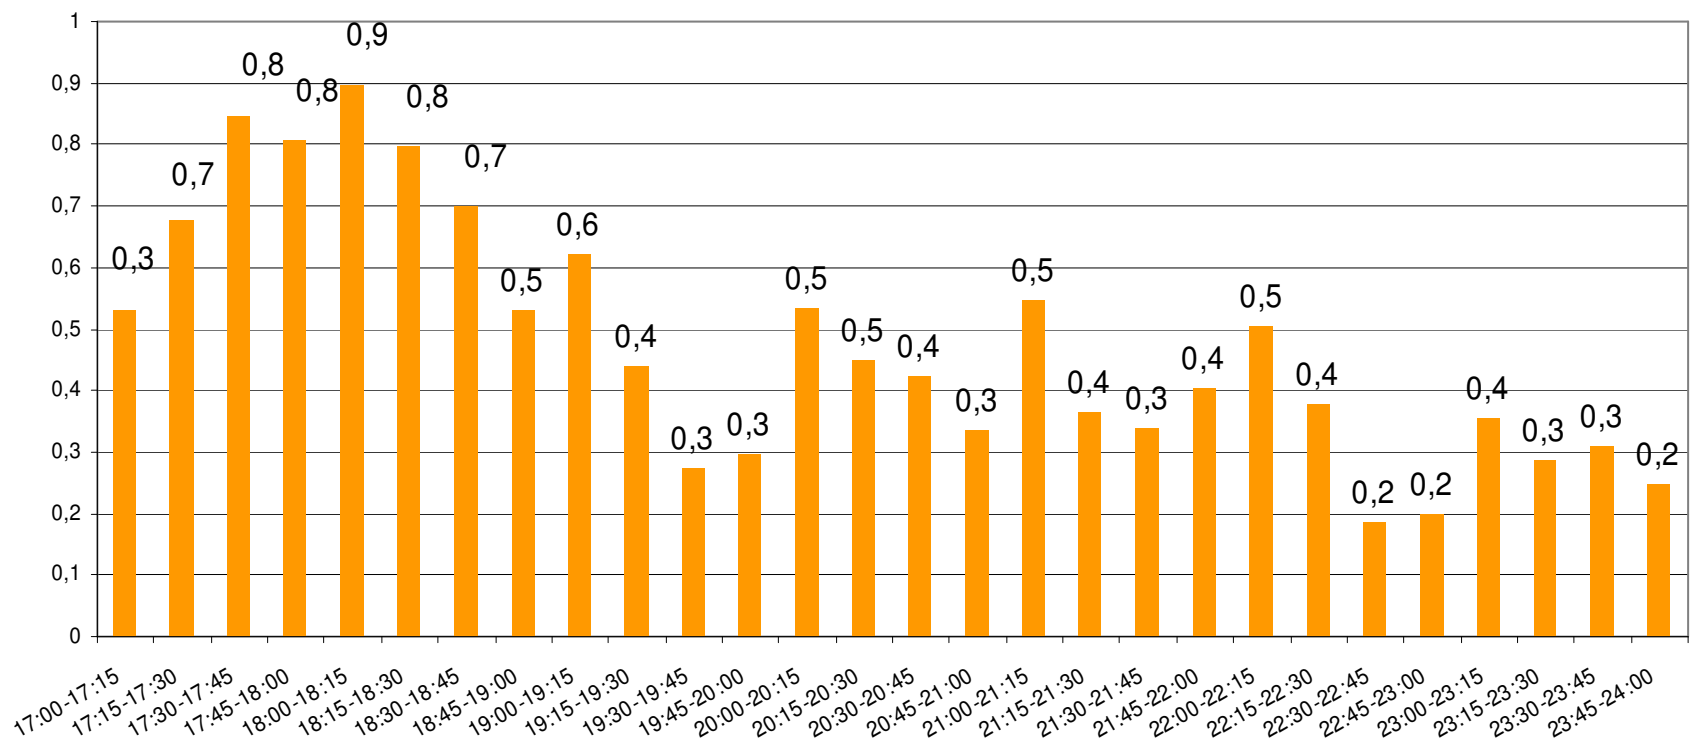

Weekrapport week 48 2009

Bron: SKO, ma-zo

Bron: SKO, ma-zo