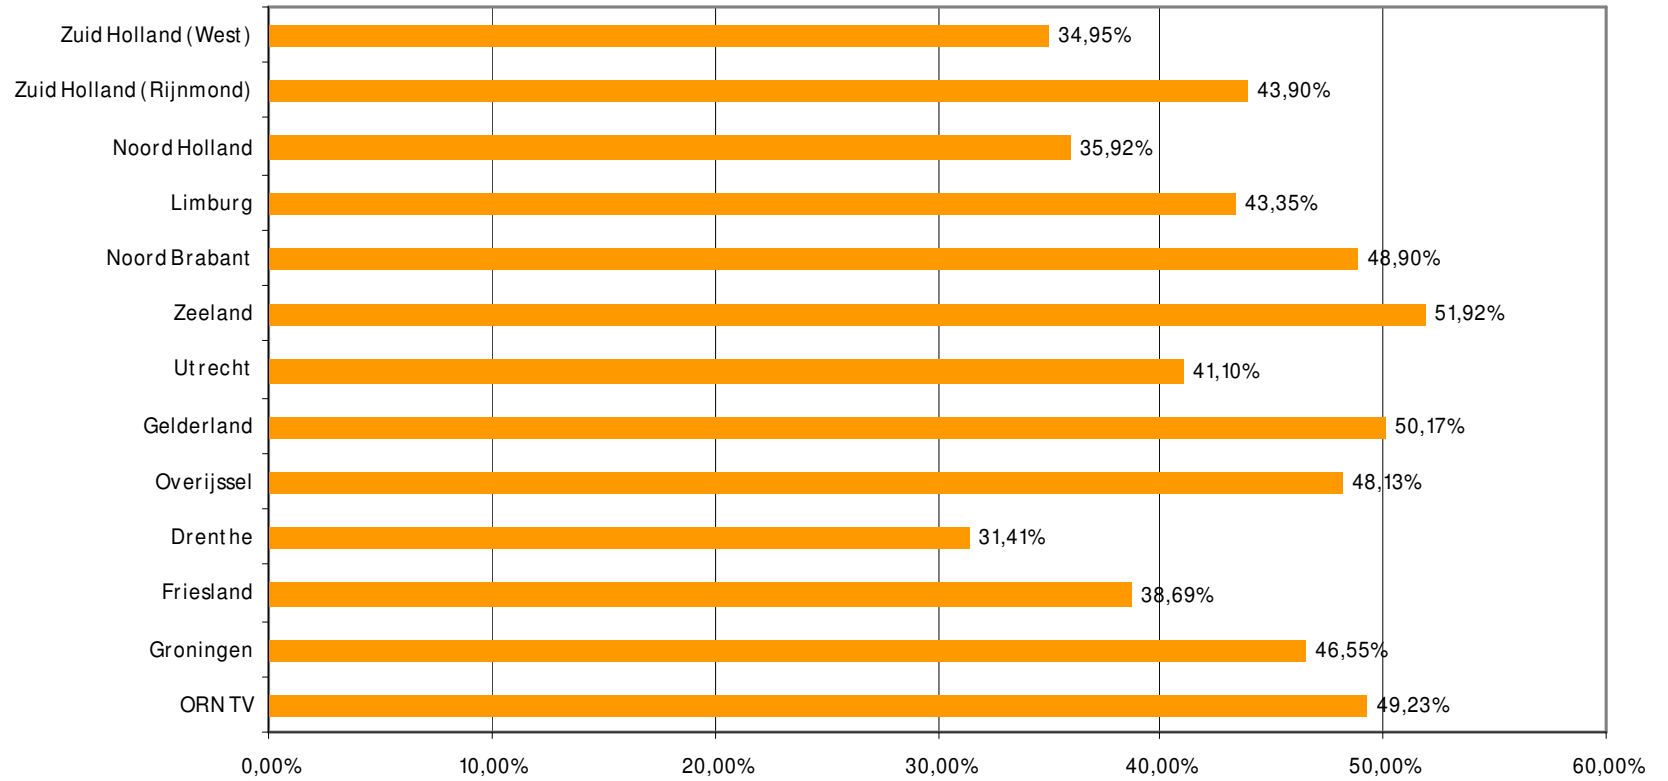

# Weekrapport week 49 2009

Bron: SKO, ma-zo

Bron: SKO, ma-zo