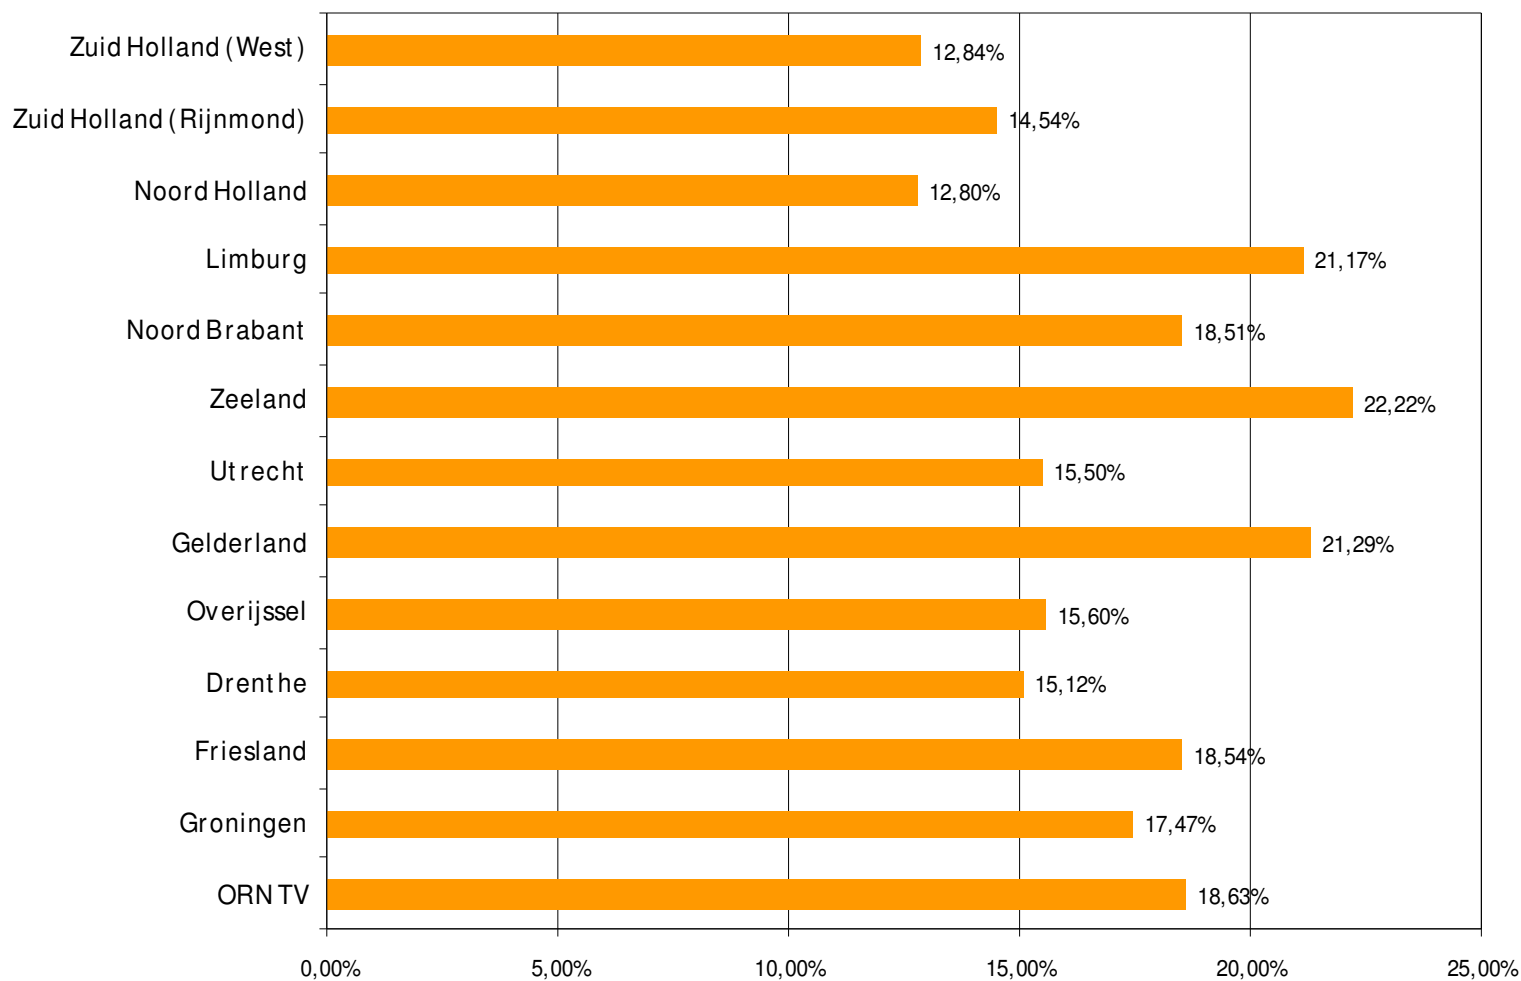

# Weekrapport week 49 2009

Bron: SKO, ma-zo

Bron: SKO, ma-zo