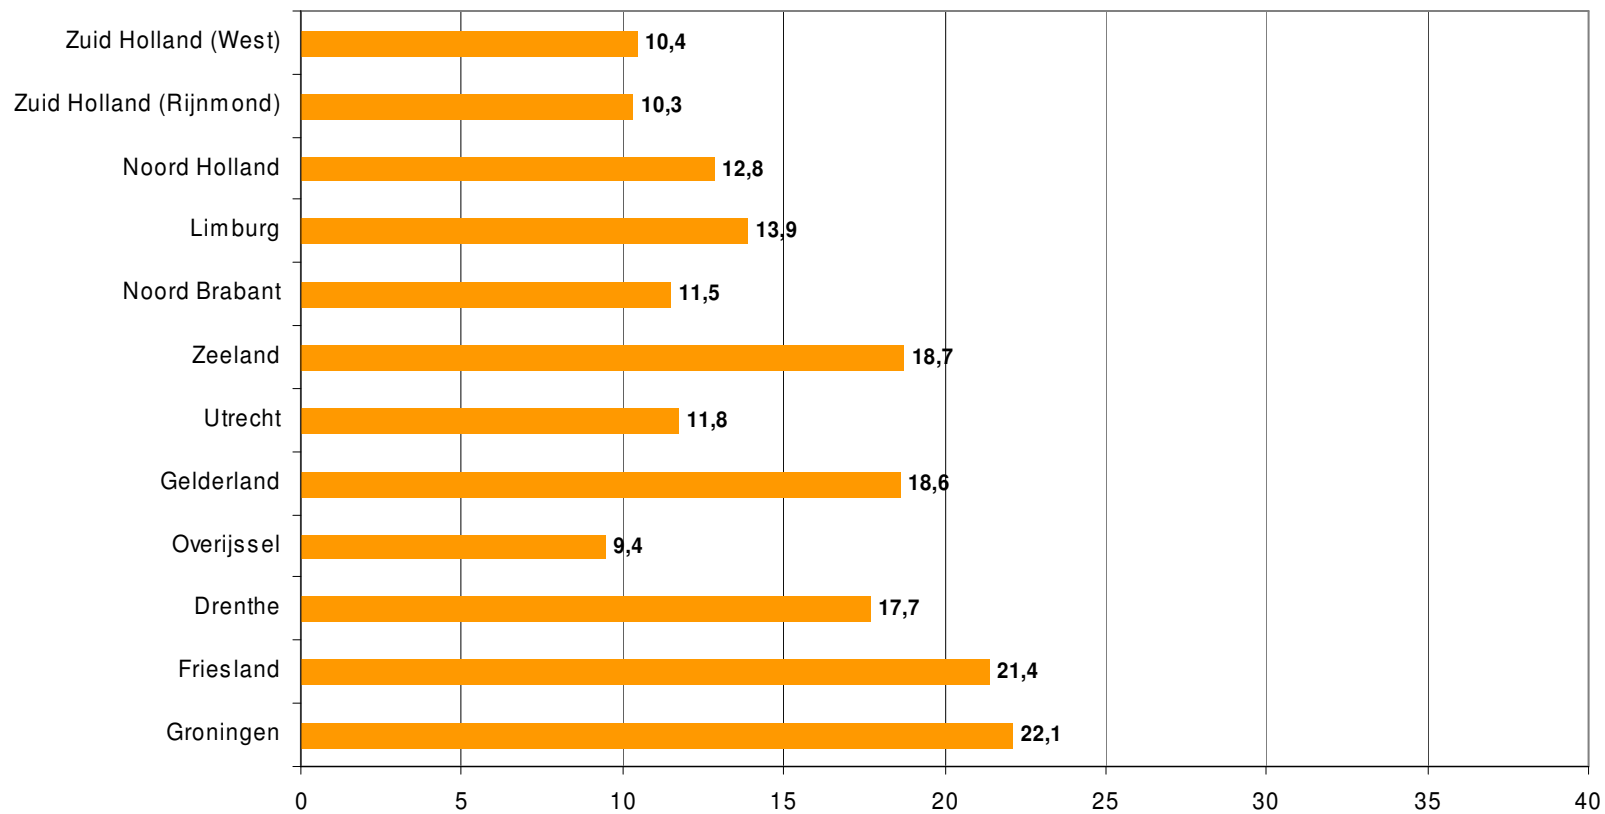

# Weekrapport week 49 2009

Bron: SKO, ma-zo

Bron: SKO, ma-zo