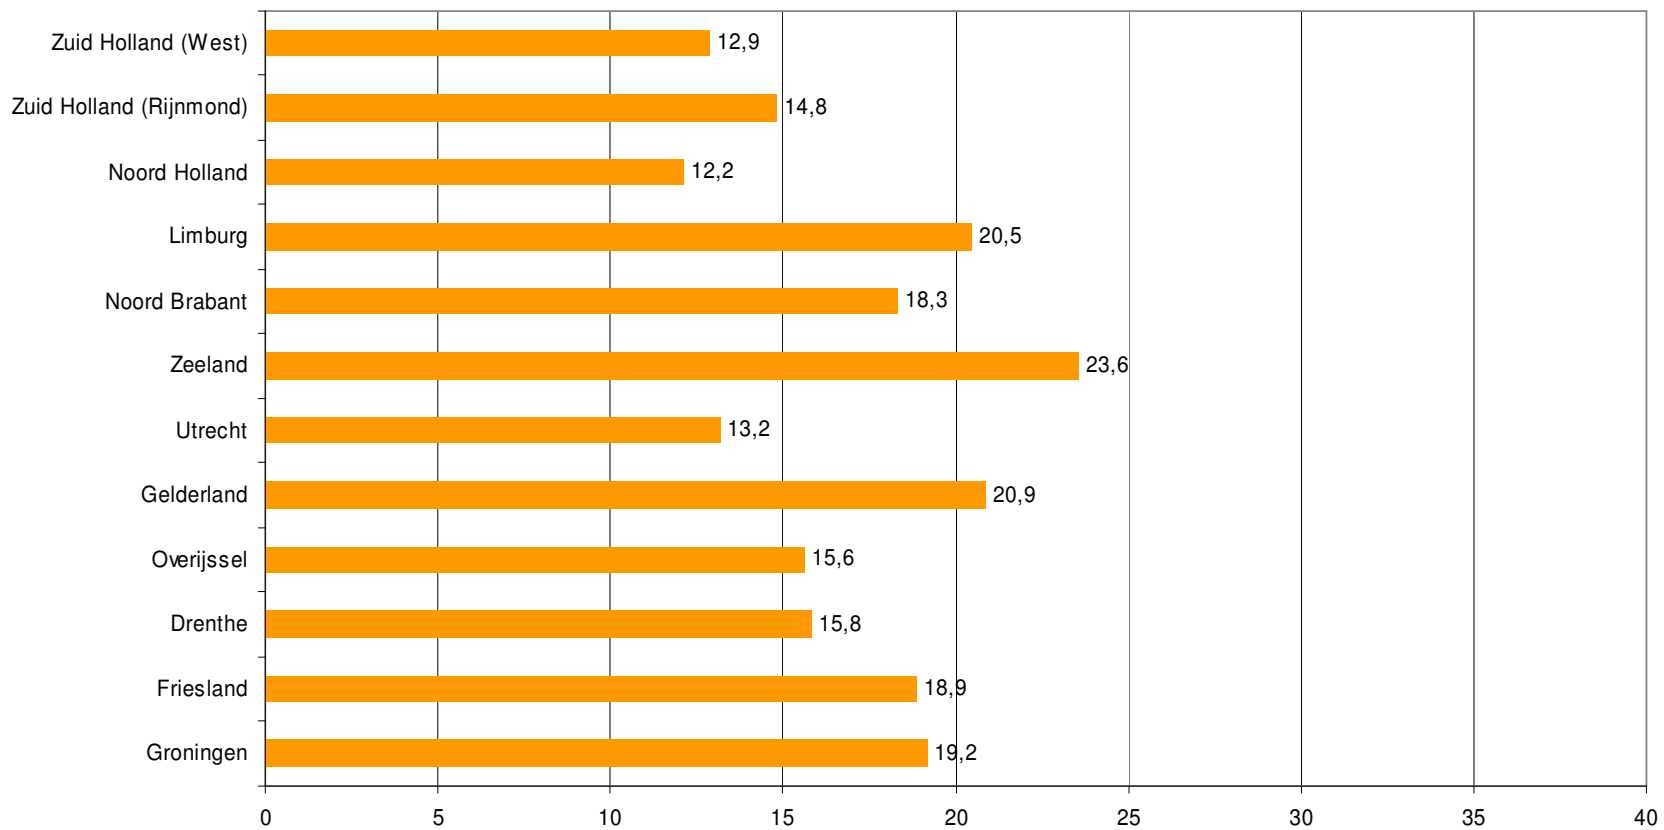

# Weekrapport week 49 2009

Bron: SKO, ma-zo

Bron: SKO, ma-zo