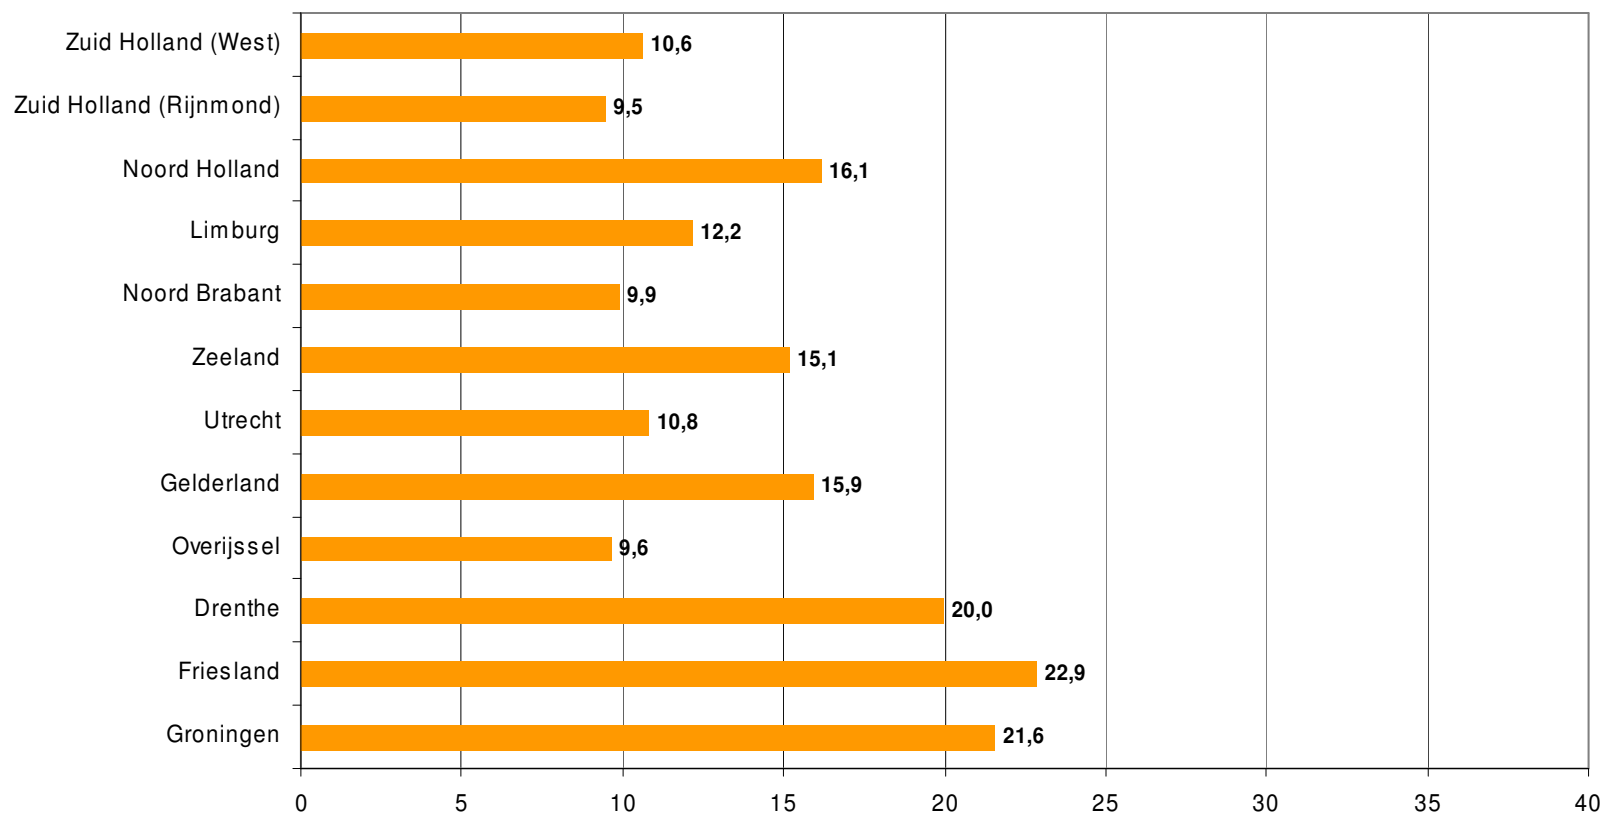

# Weekrapport week 50 2009

Bron: SKO, ma-zo

Bron: SKO, ma-zo