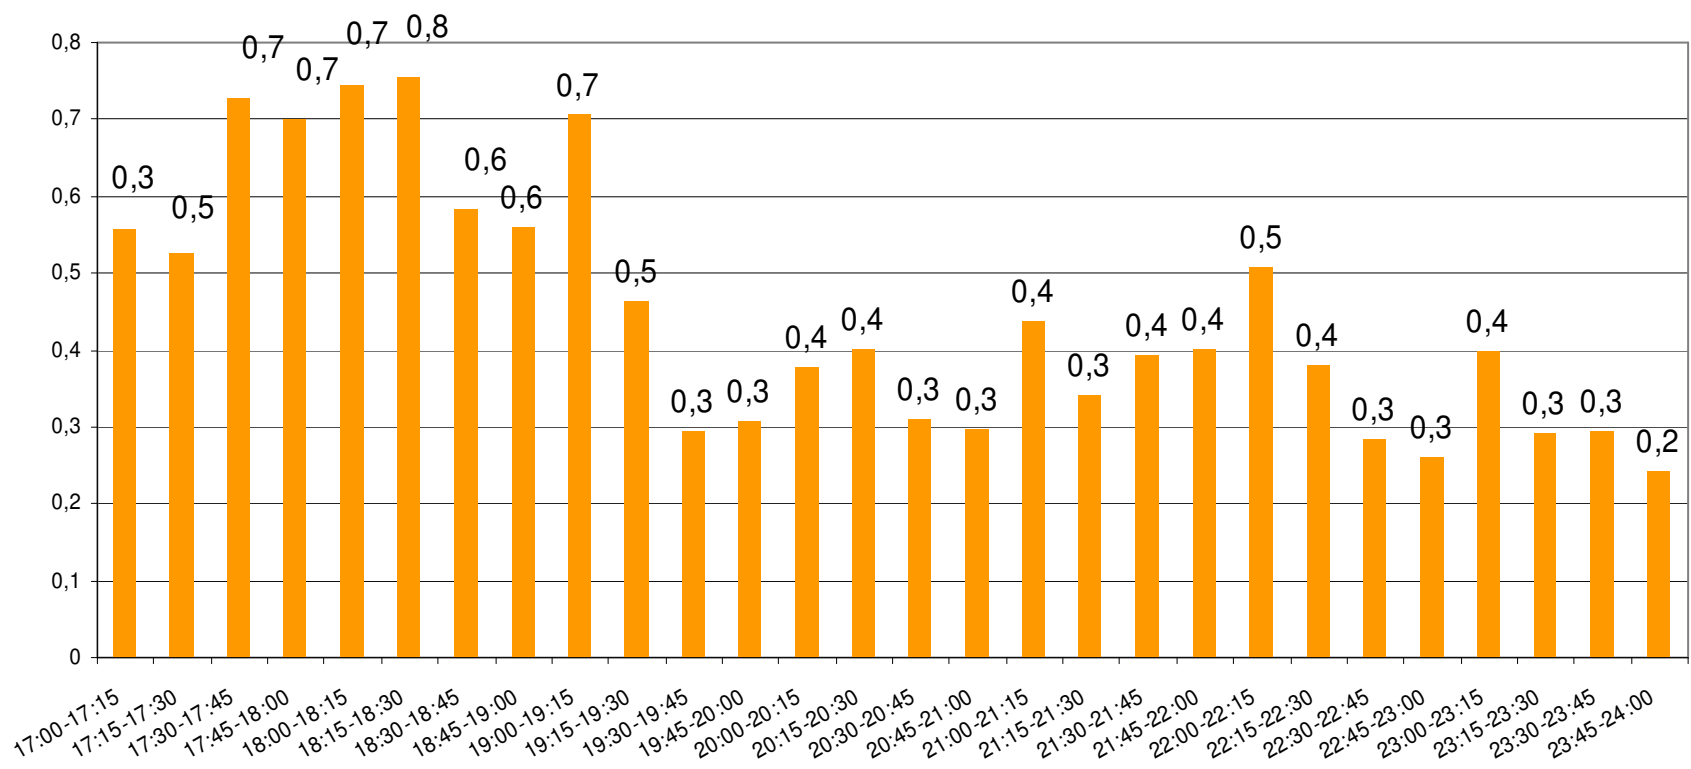

# Weekrapport week 50 2009

Bron: SKO, ma-zo

Bron: SKO, ma-zo