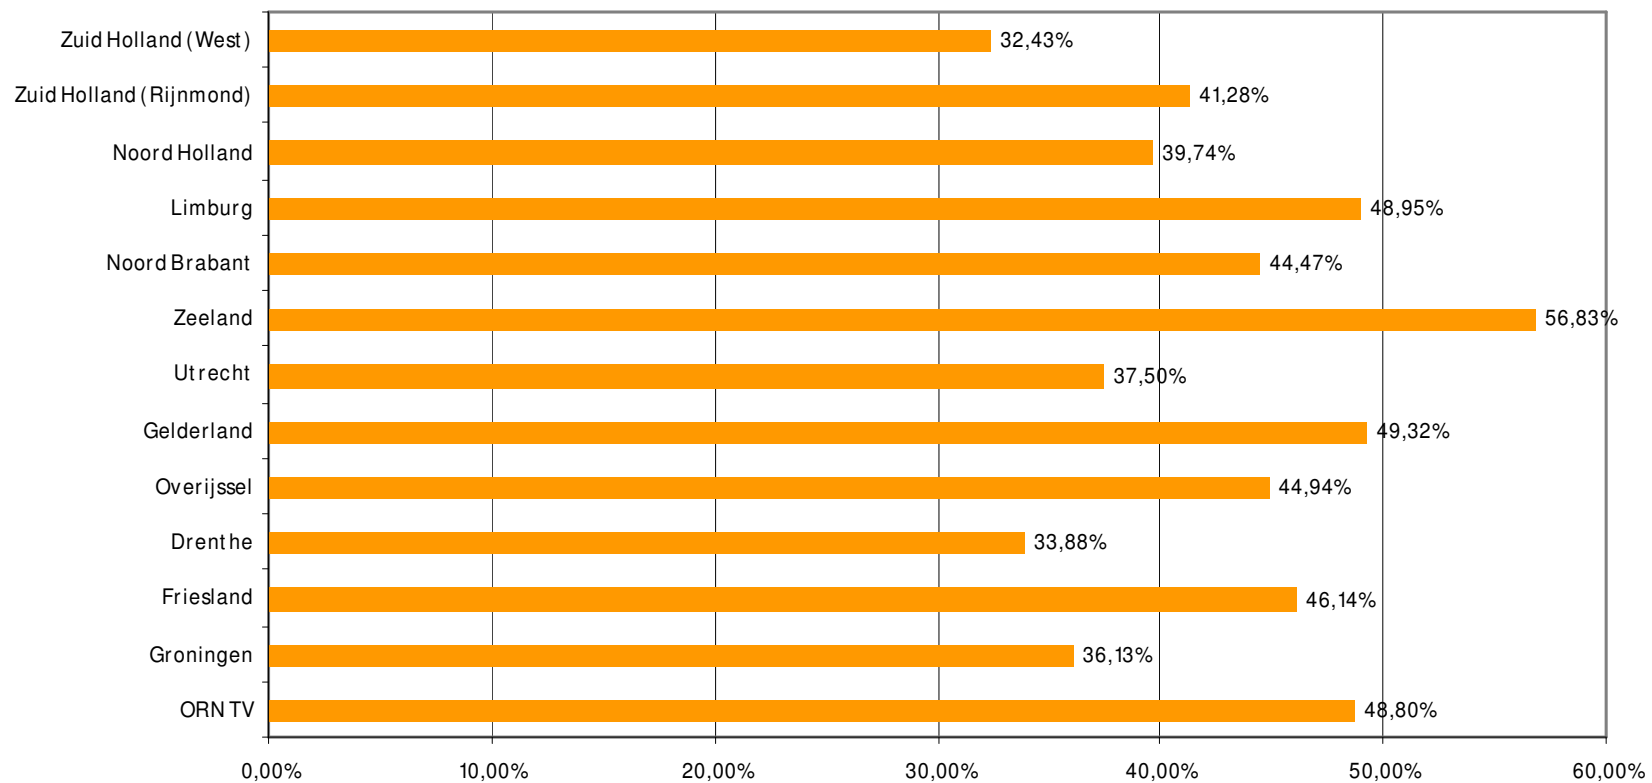

# Weekrapport week 50 2009

Bron: SKO, ma-zo

Bron: SKO, ma-zo