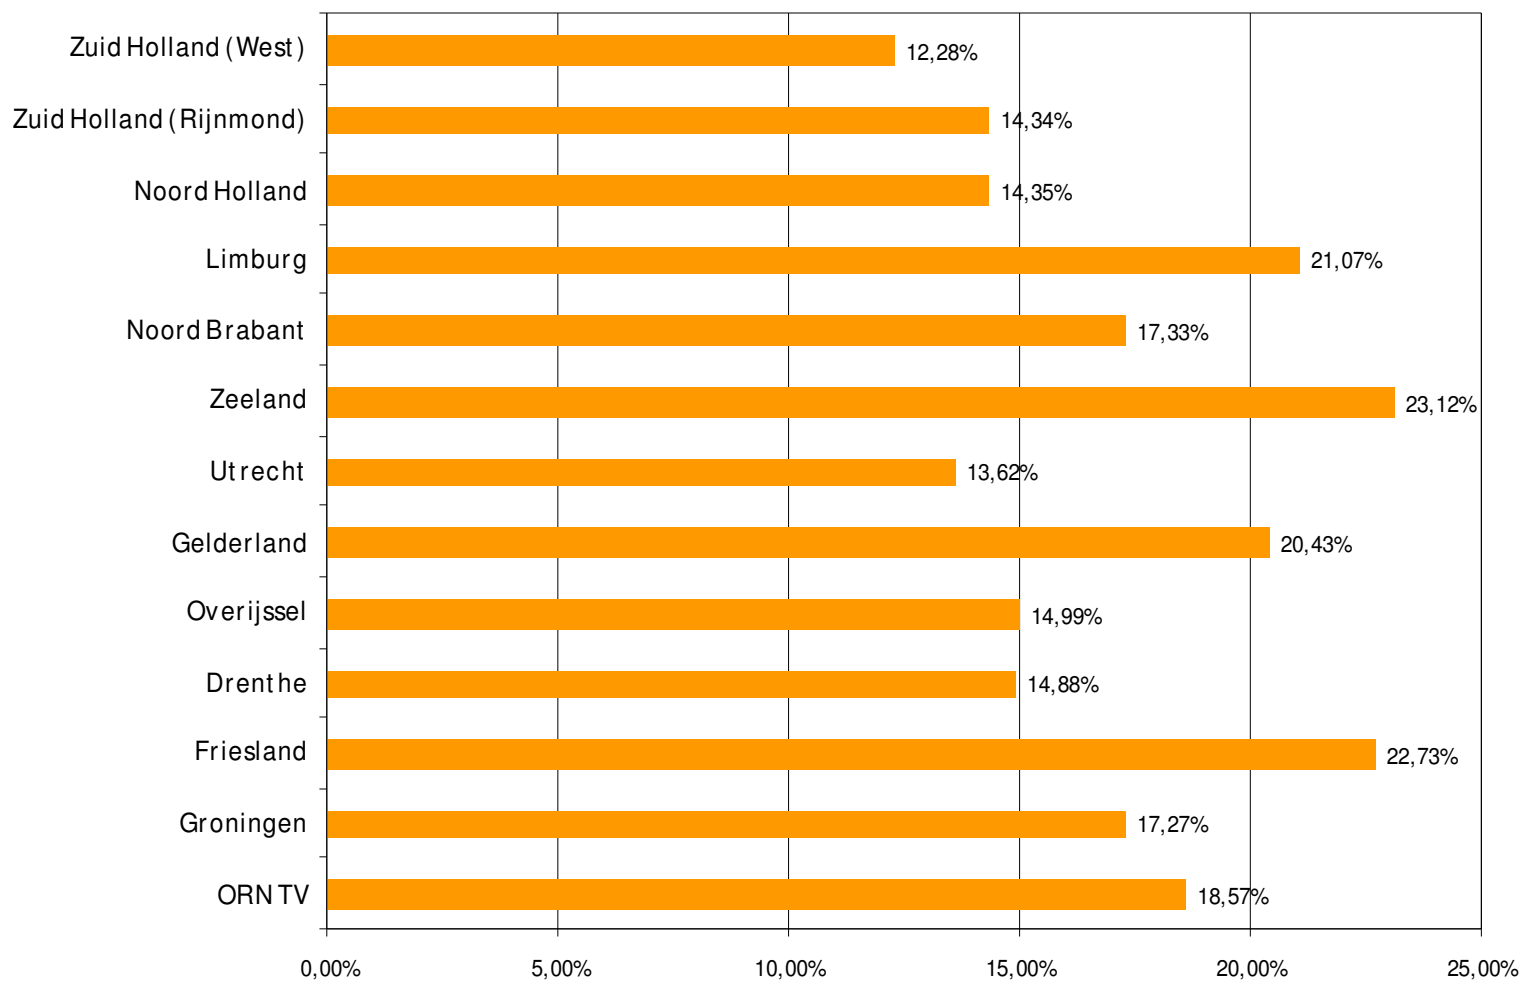

# Weekrapport week 50 2009

Bron: SKO, ma-zo

Bron: SKO, ma-zo