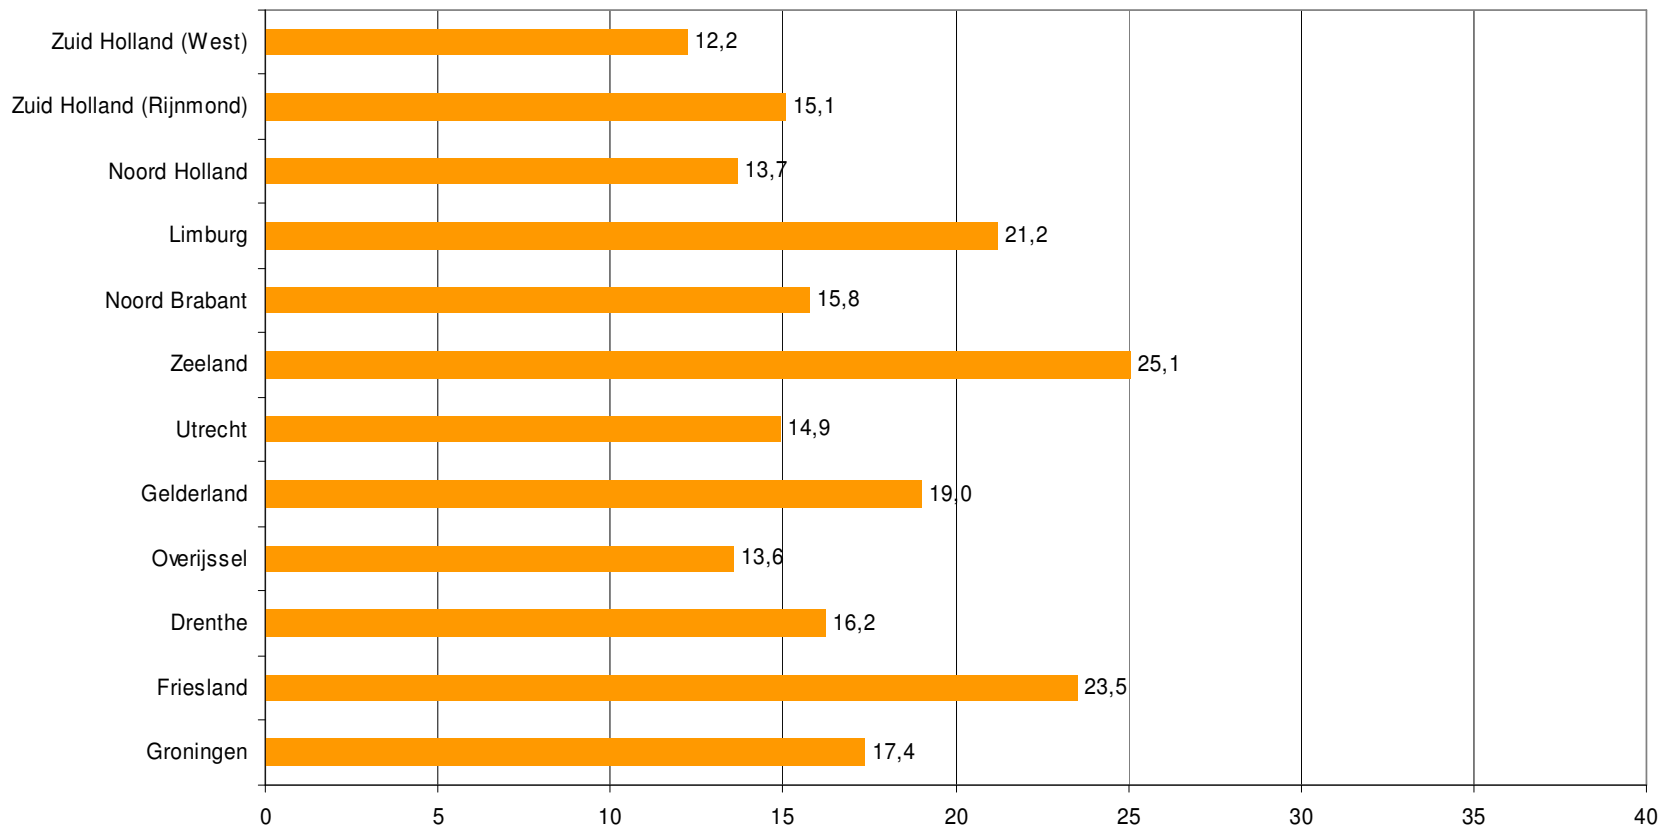

# Weekrapport week 50 2009

Bron: SKO, ma-zo

Bron: SKO, ma-zo