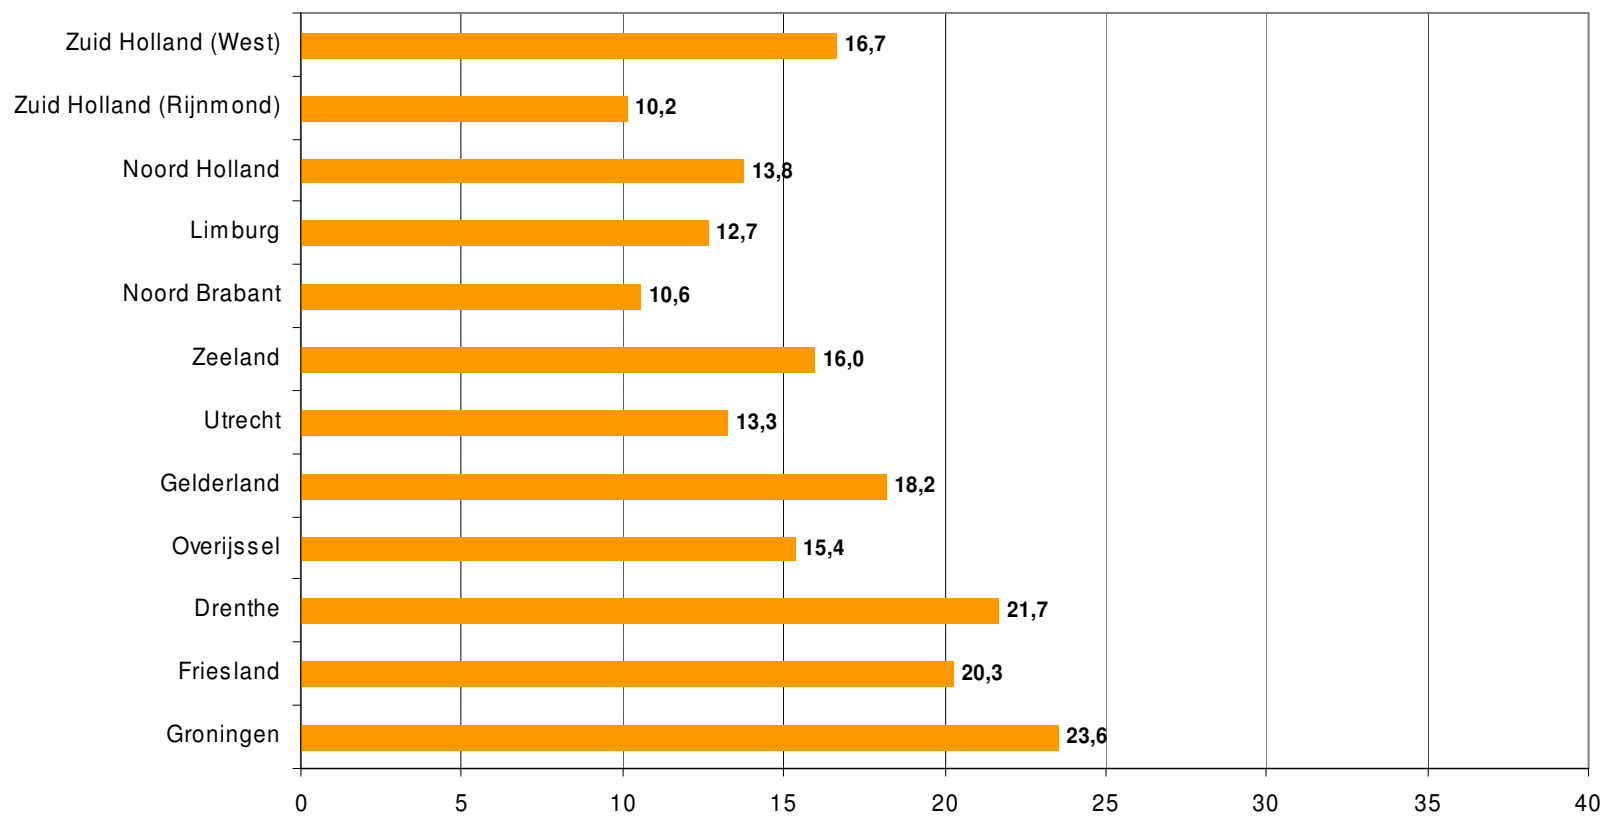

Weekrapport week 51 2009

Bron: SKO, ma-zo

Bron: SKO, ma-zo