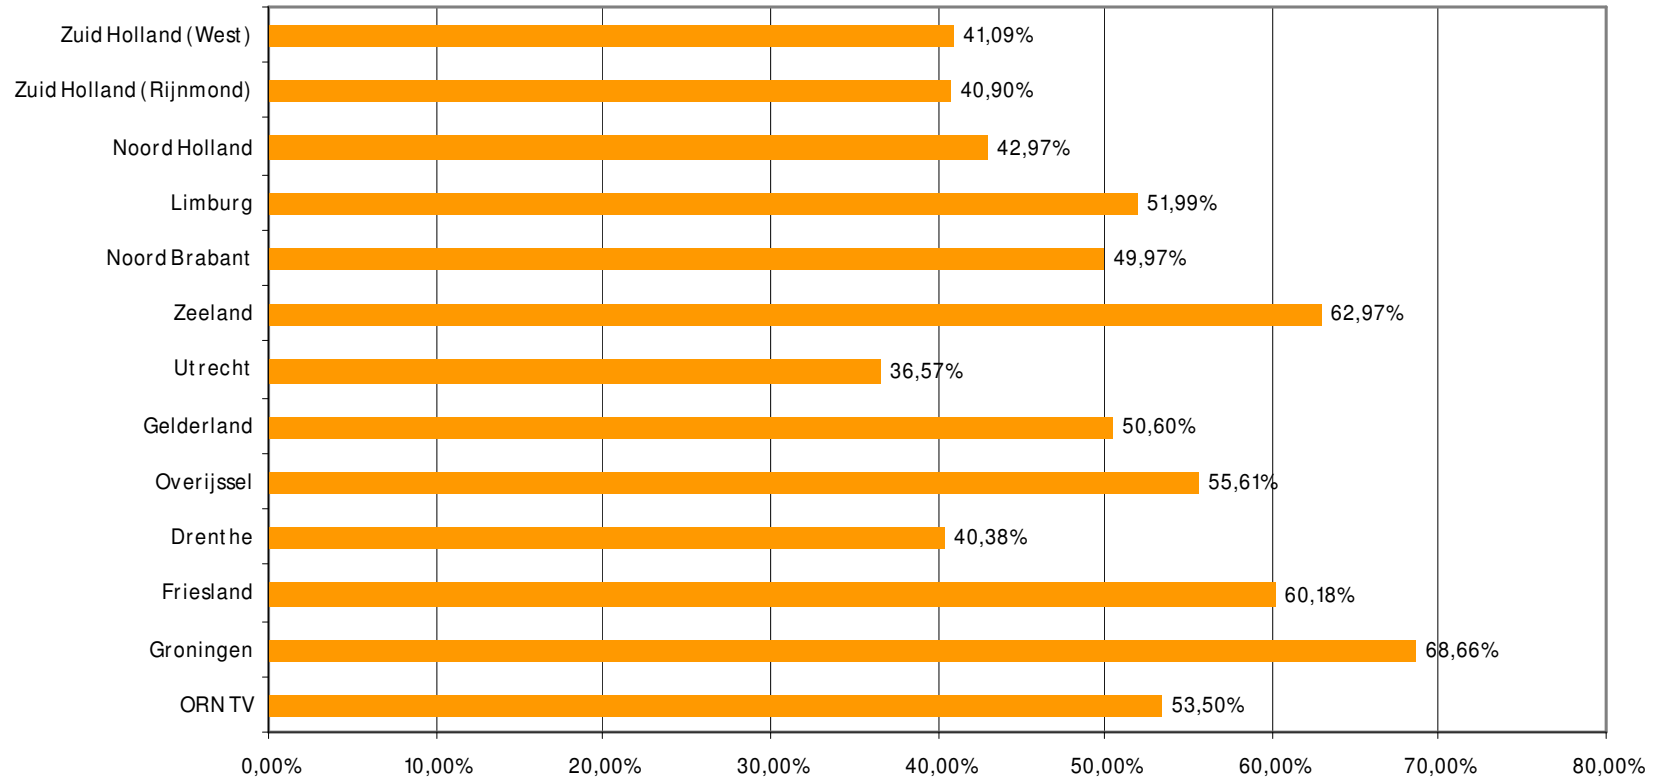

# Weekrapport week 51 2009

Bron: SKO, ma-zo

Bron: SKO, ma-zo