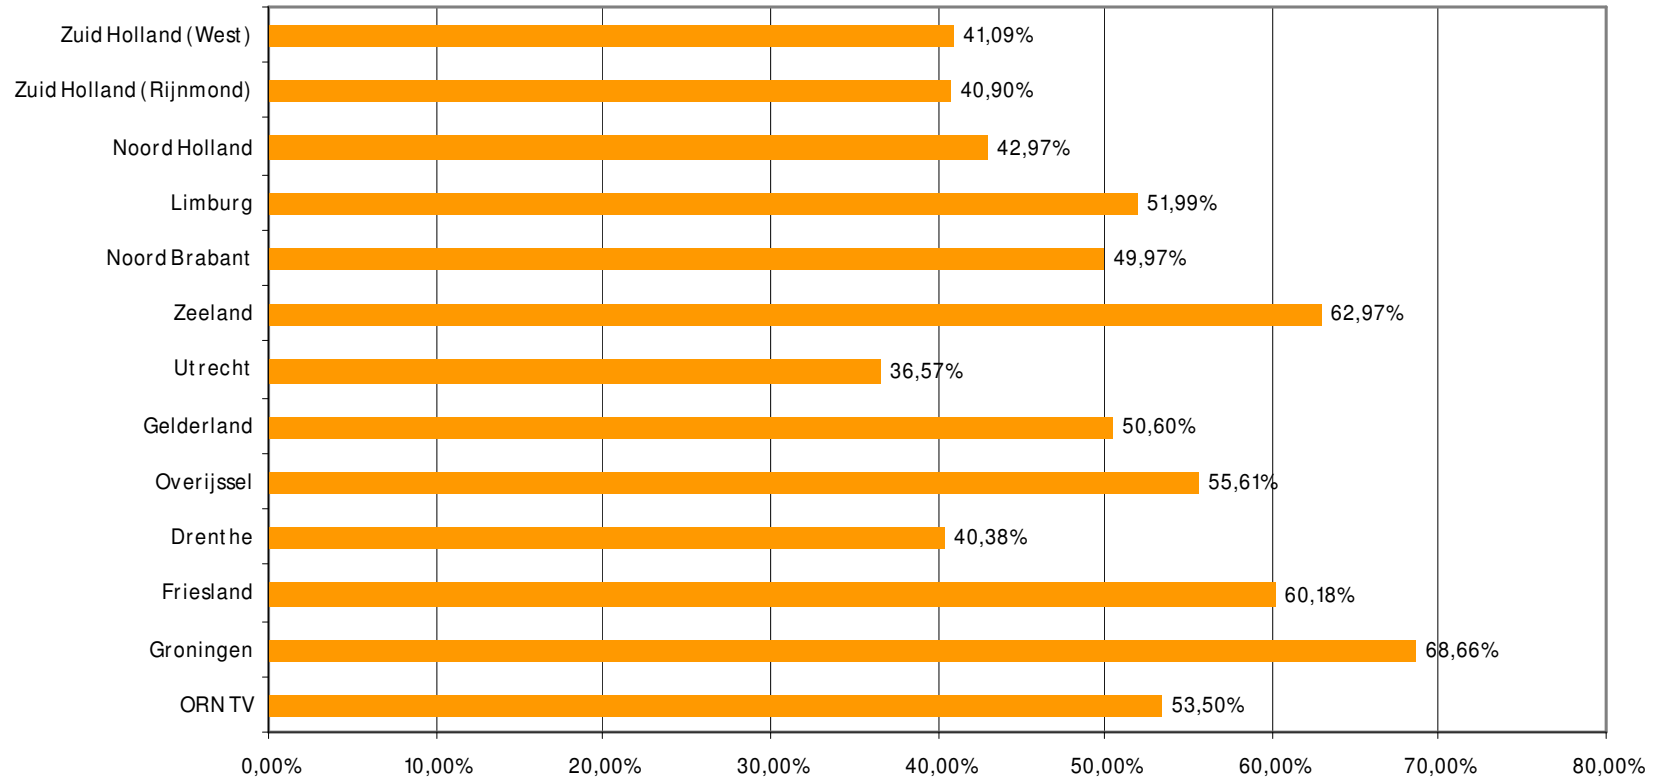

Weekrapport week 51 2009

Bron: SKO, ma-zo

Bron: SKO, ma-zo