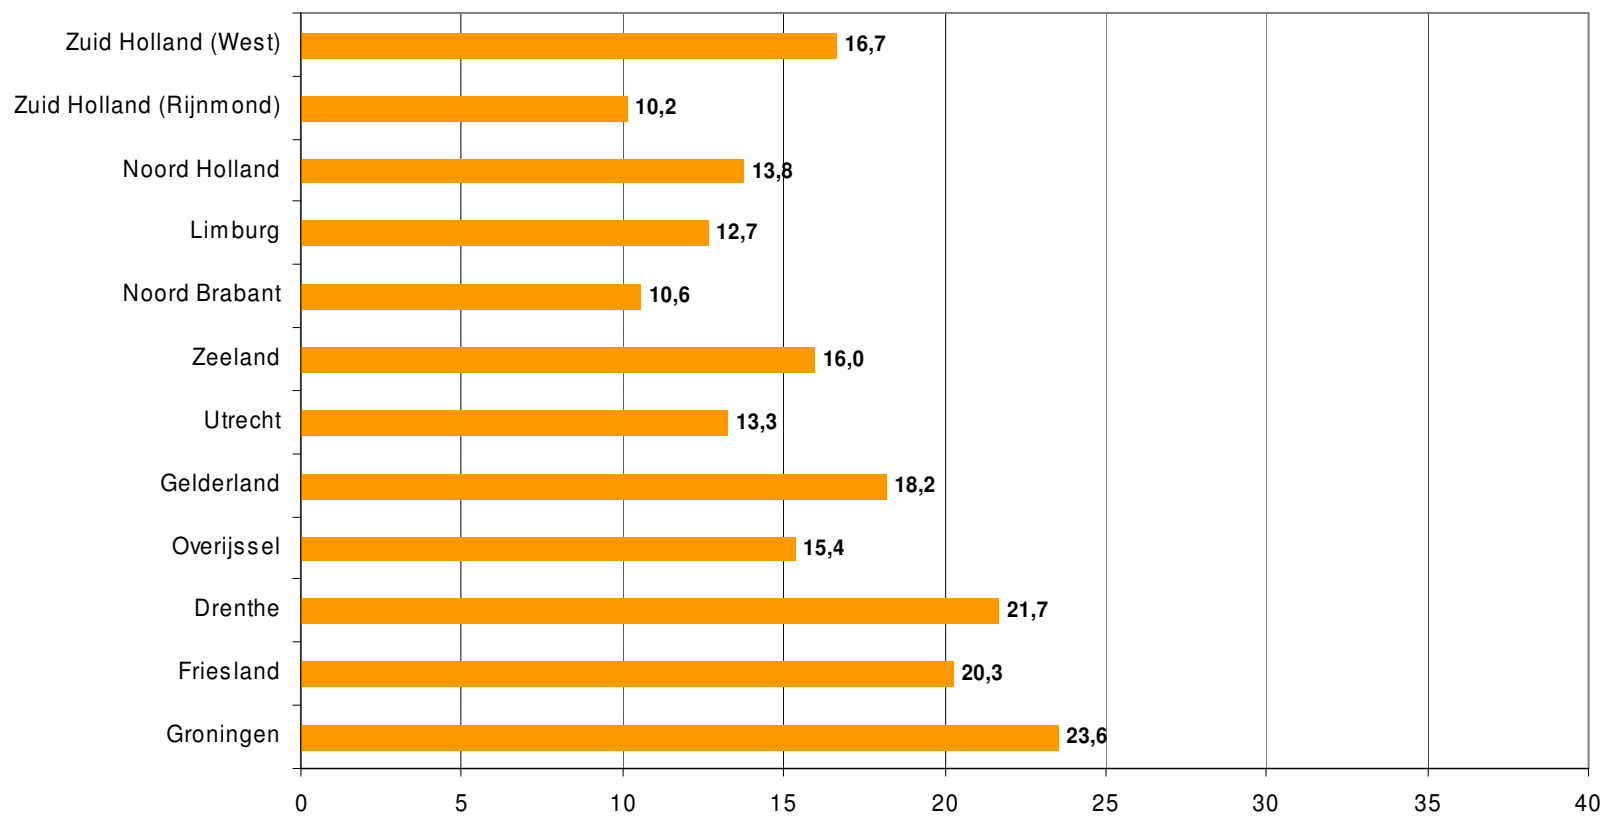

# Weekrapport week 51 2009

Bron: SKO, ma-zo

Bron: SKO, ma-zo