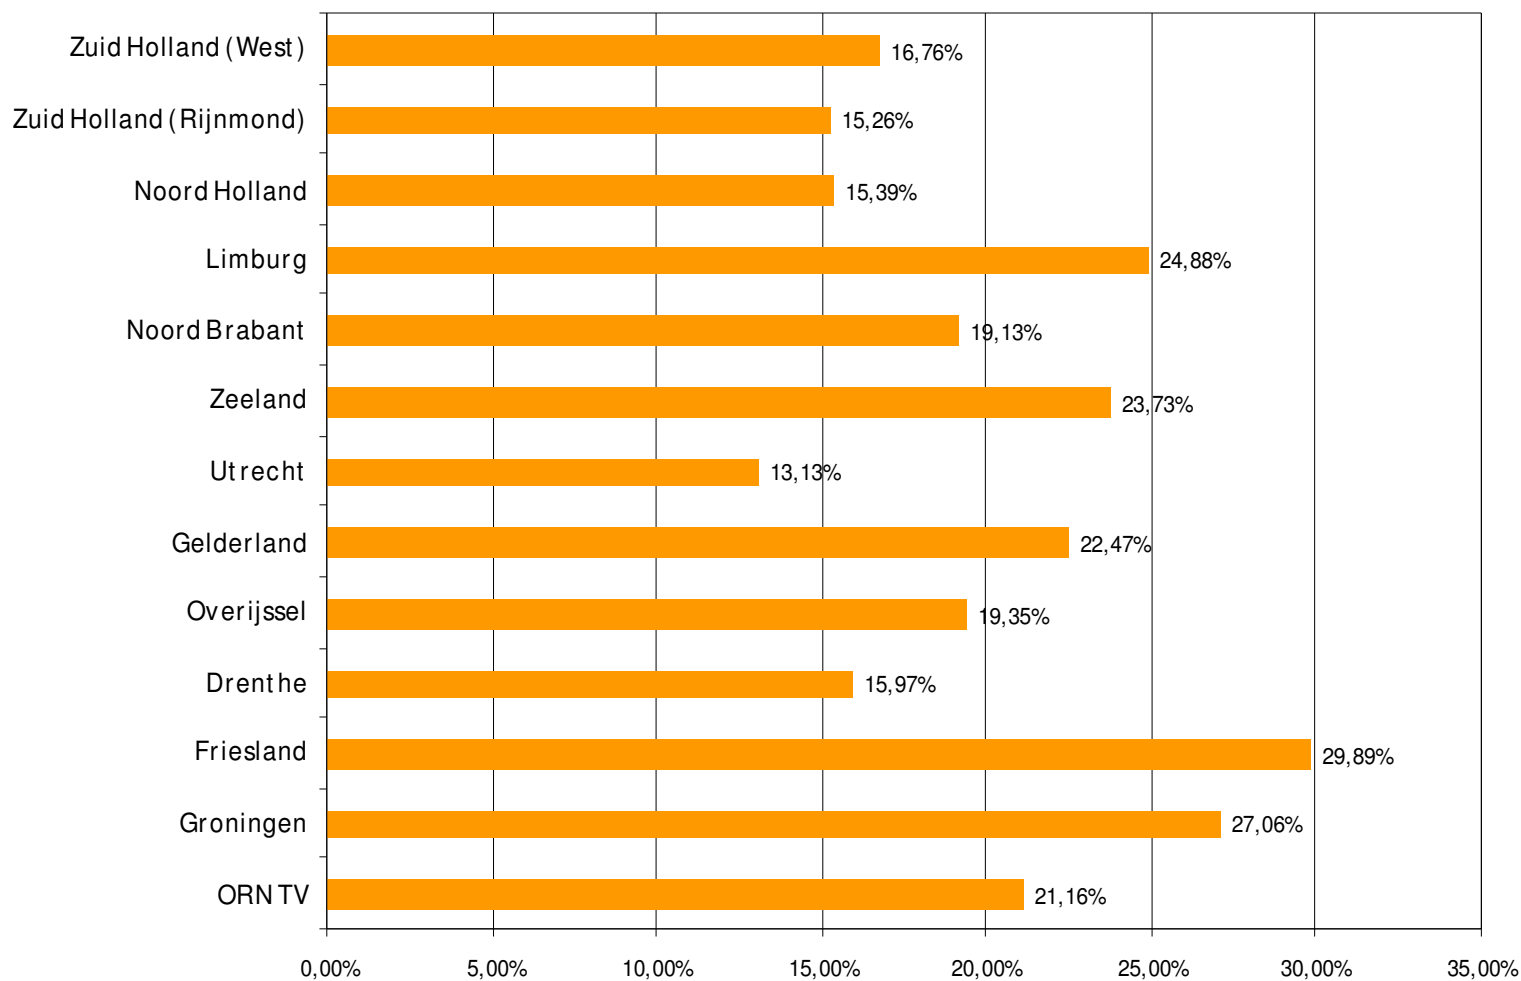

# Weekrapport week 51 2009

Bron: SKO, ma-zo

Bron: SKO, ma-zo