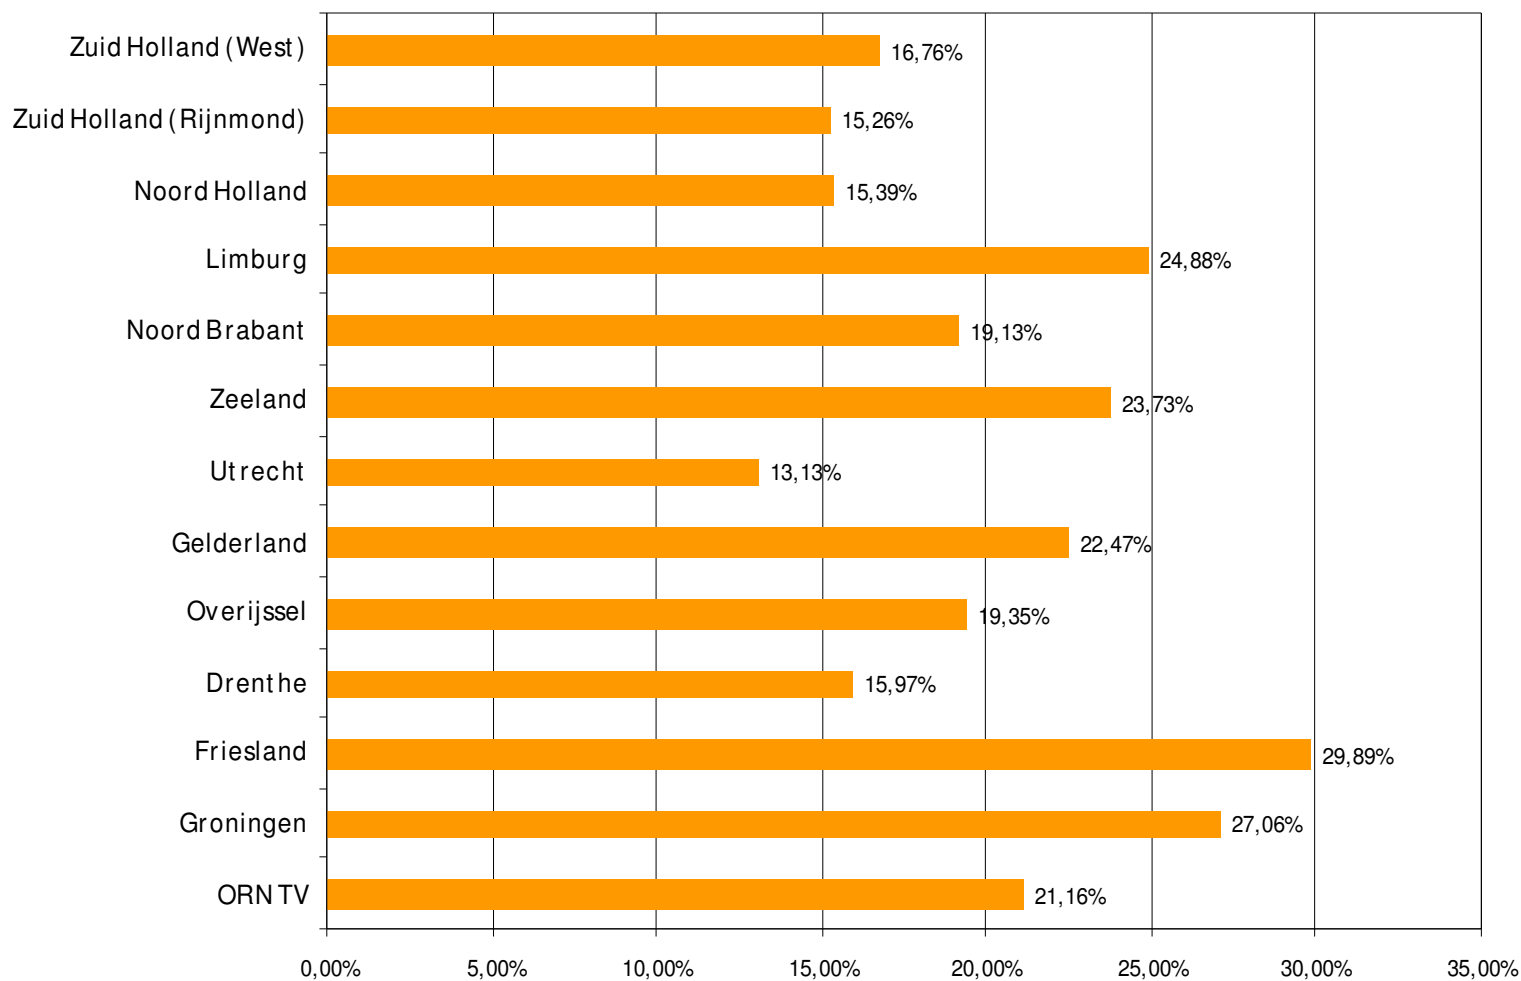

Weekrapport week 51 2009

Bron: SKO, ma-zo

Bron: SKO, ma-zo