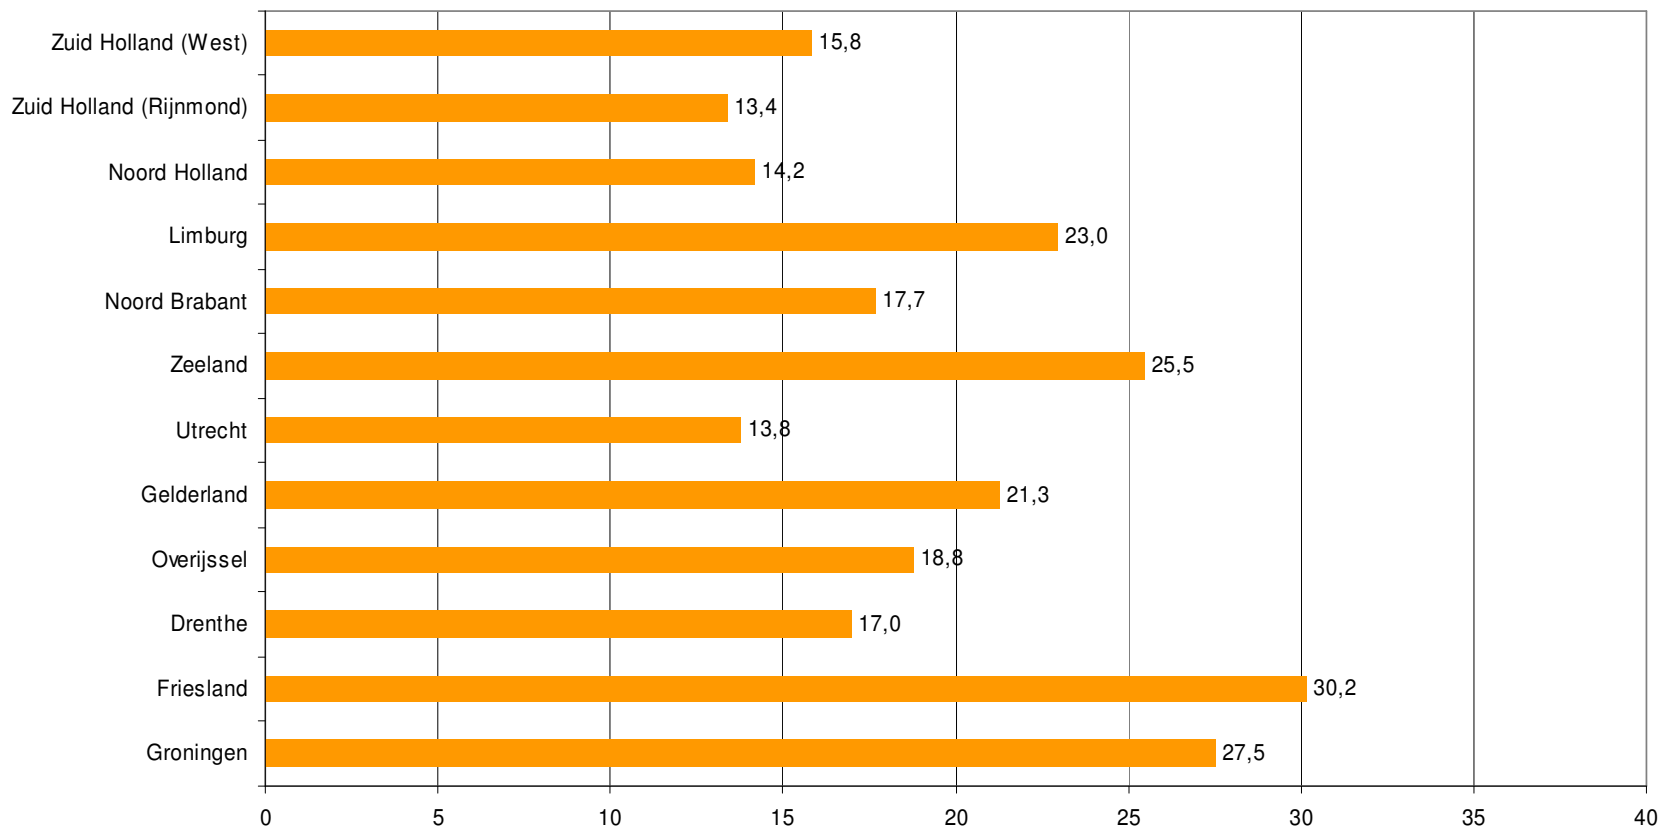

Weekrapport week 51 2009

Bron: SKO, ma-zo

Bron: SKO, ma-zo