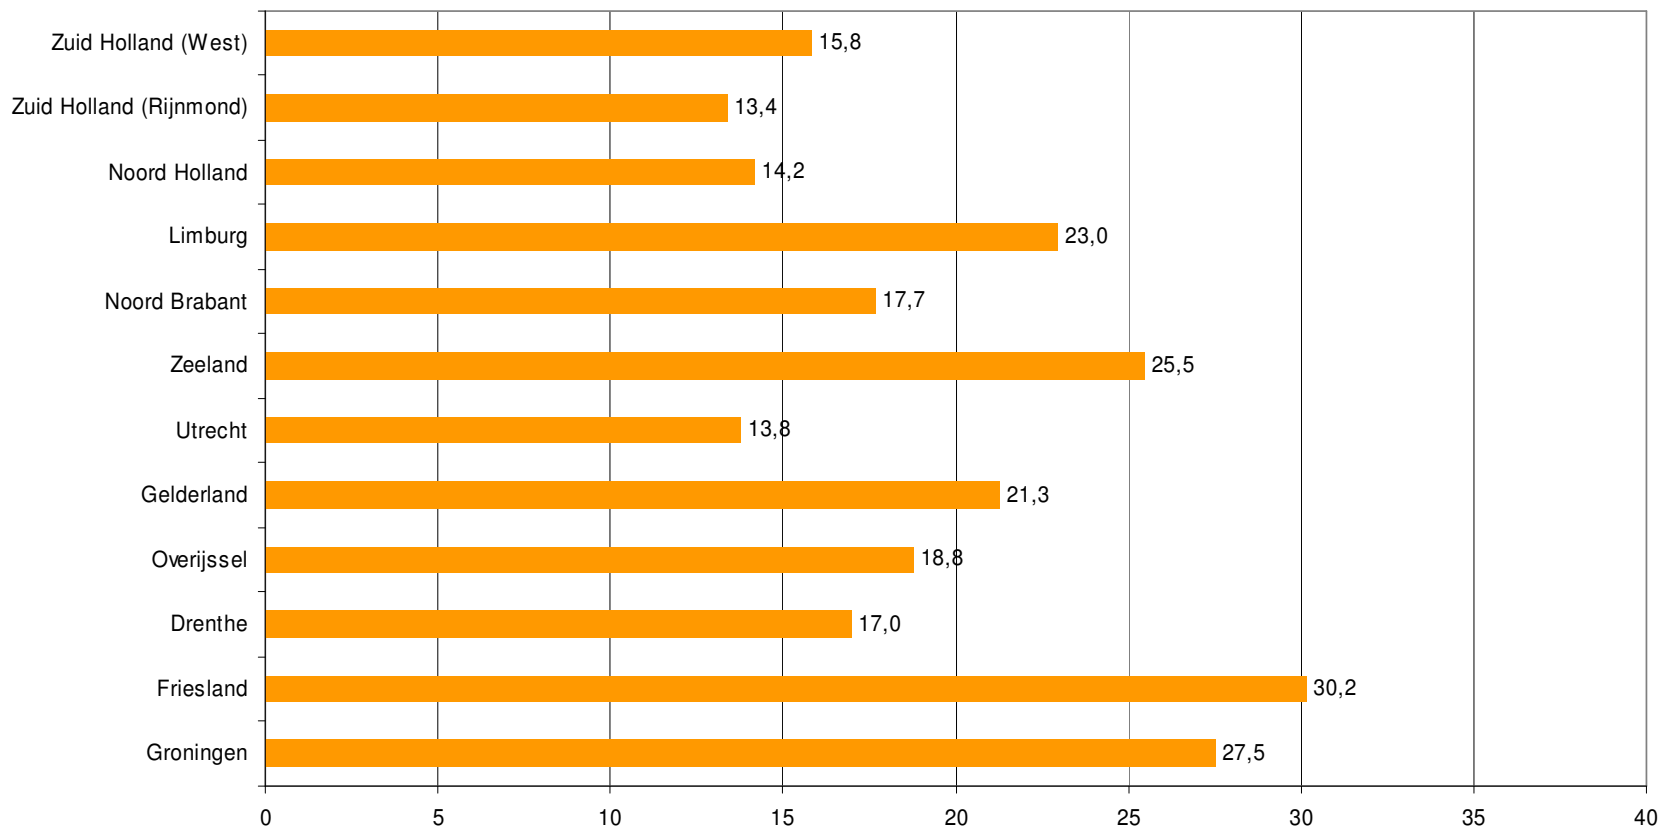

# Weekrapport week 51 2009

Bron: SKO, ma-zo

Bron: SKO, ma-zo