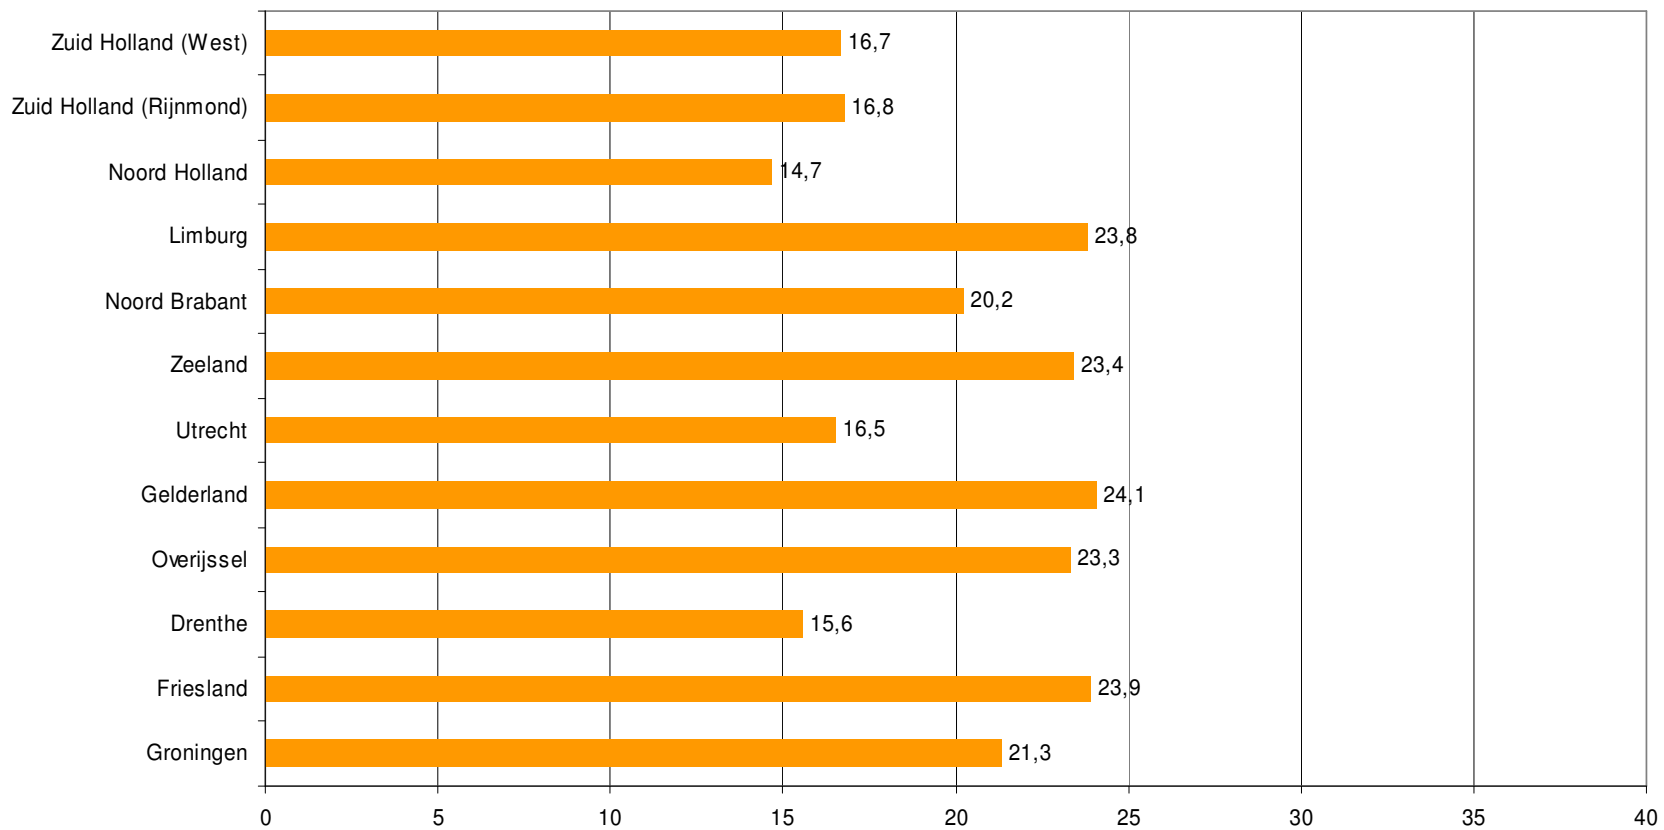

Weekrapport week 52 2009

Bron: SKO, ma-zo

Bron: SKO, ma-zo