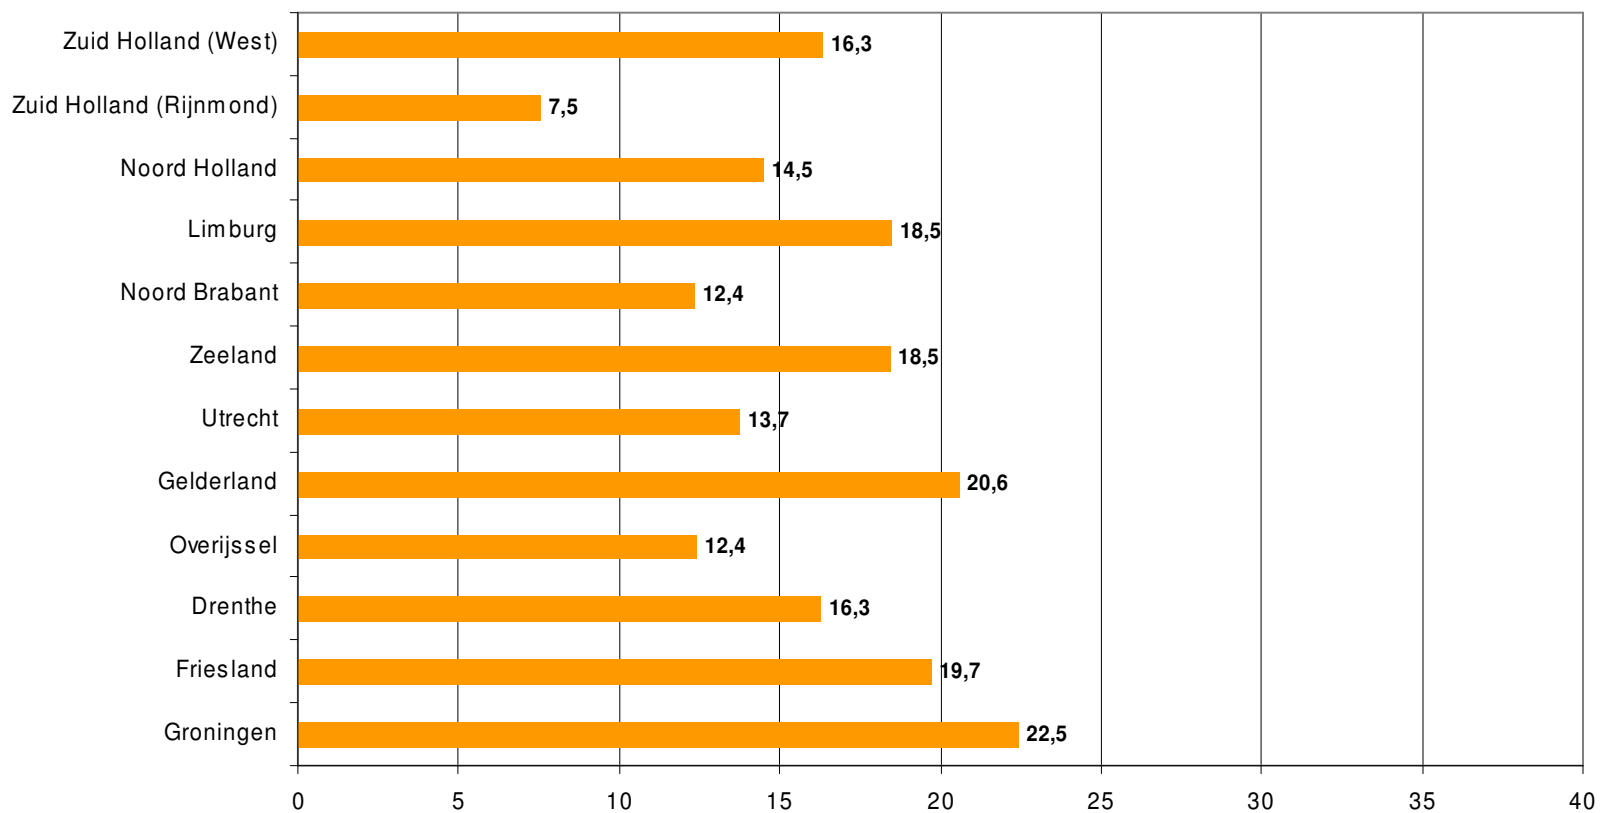

Weekrapport week 52 2009

Bron: SKO, ma-zo

Bron: SKO, ma-zo