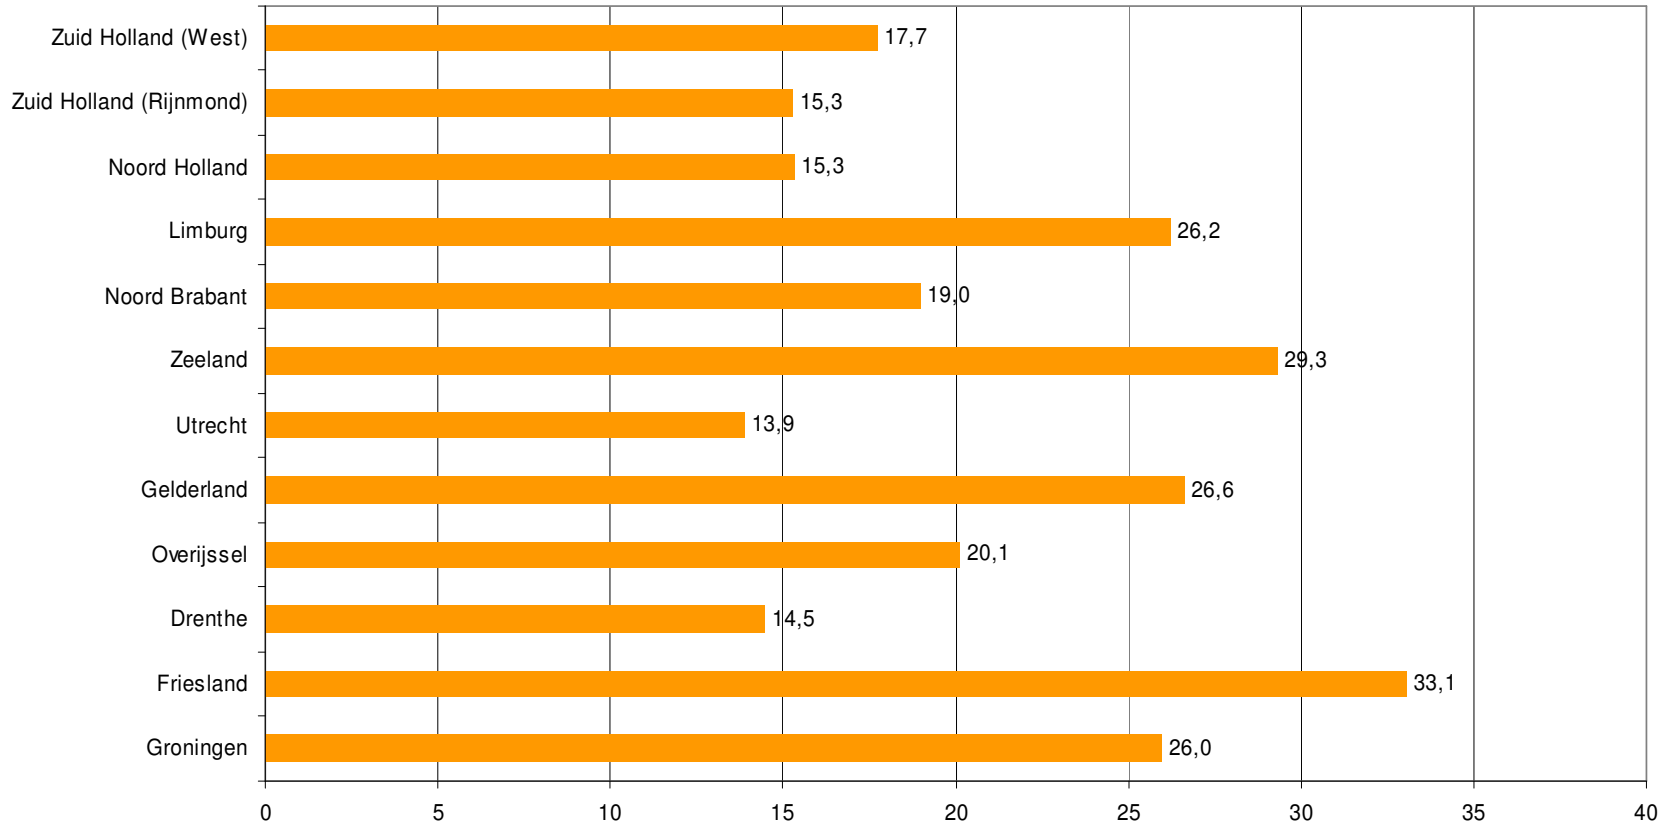

Weekrapport week 53 2009

Bron: SKO, ma-zo

Bron: SKO, ma-zo