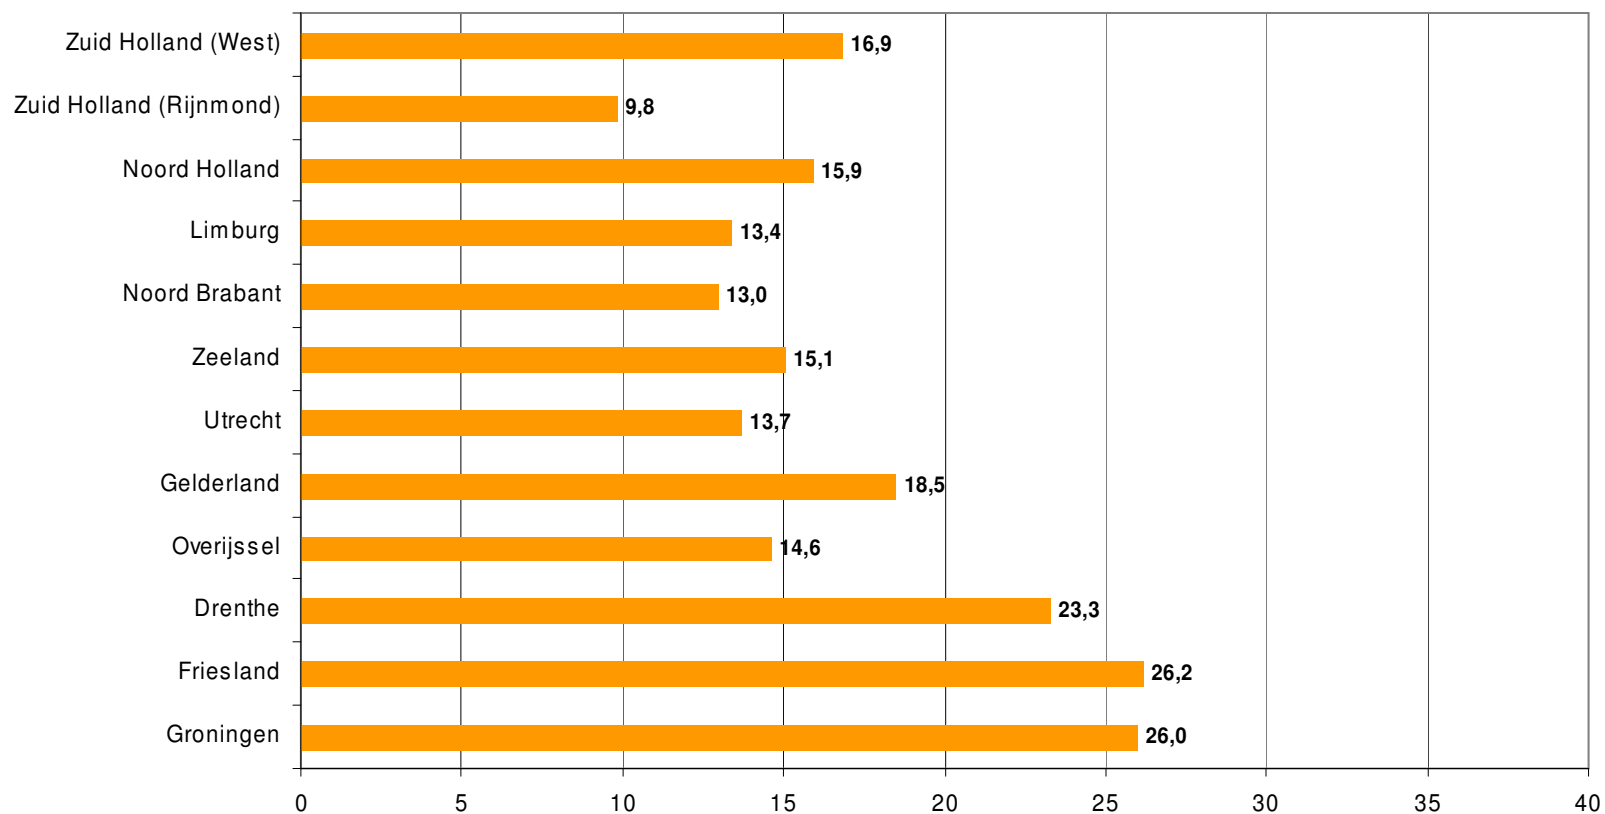

Weekrapport week 53 2009

Bron: SKO, ma-zo

Bron: SKO, ma-zo